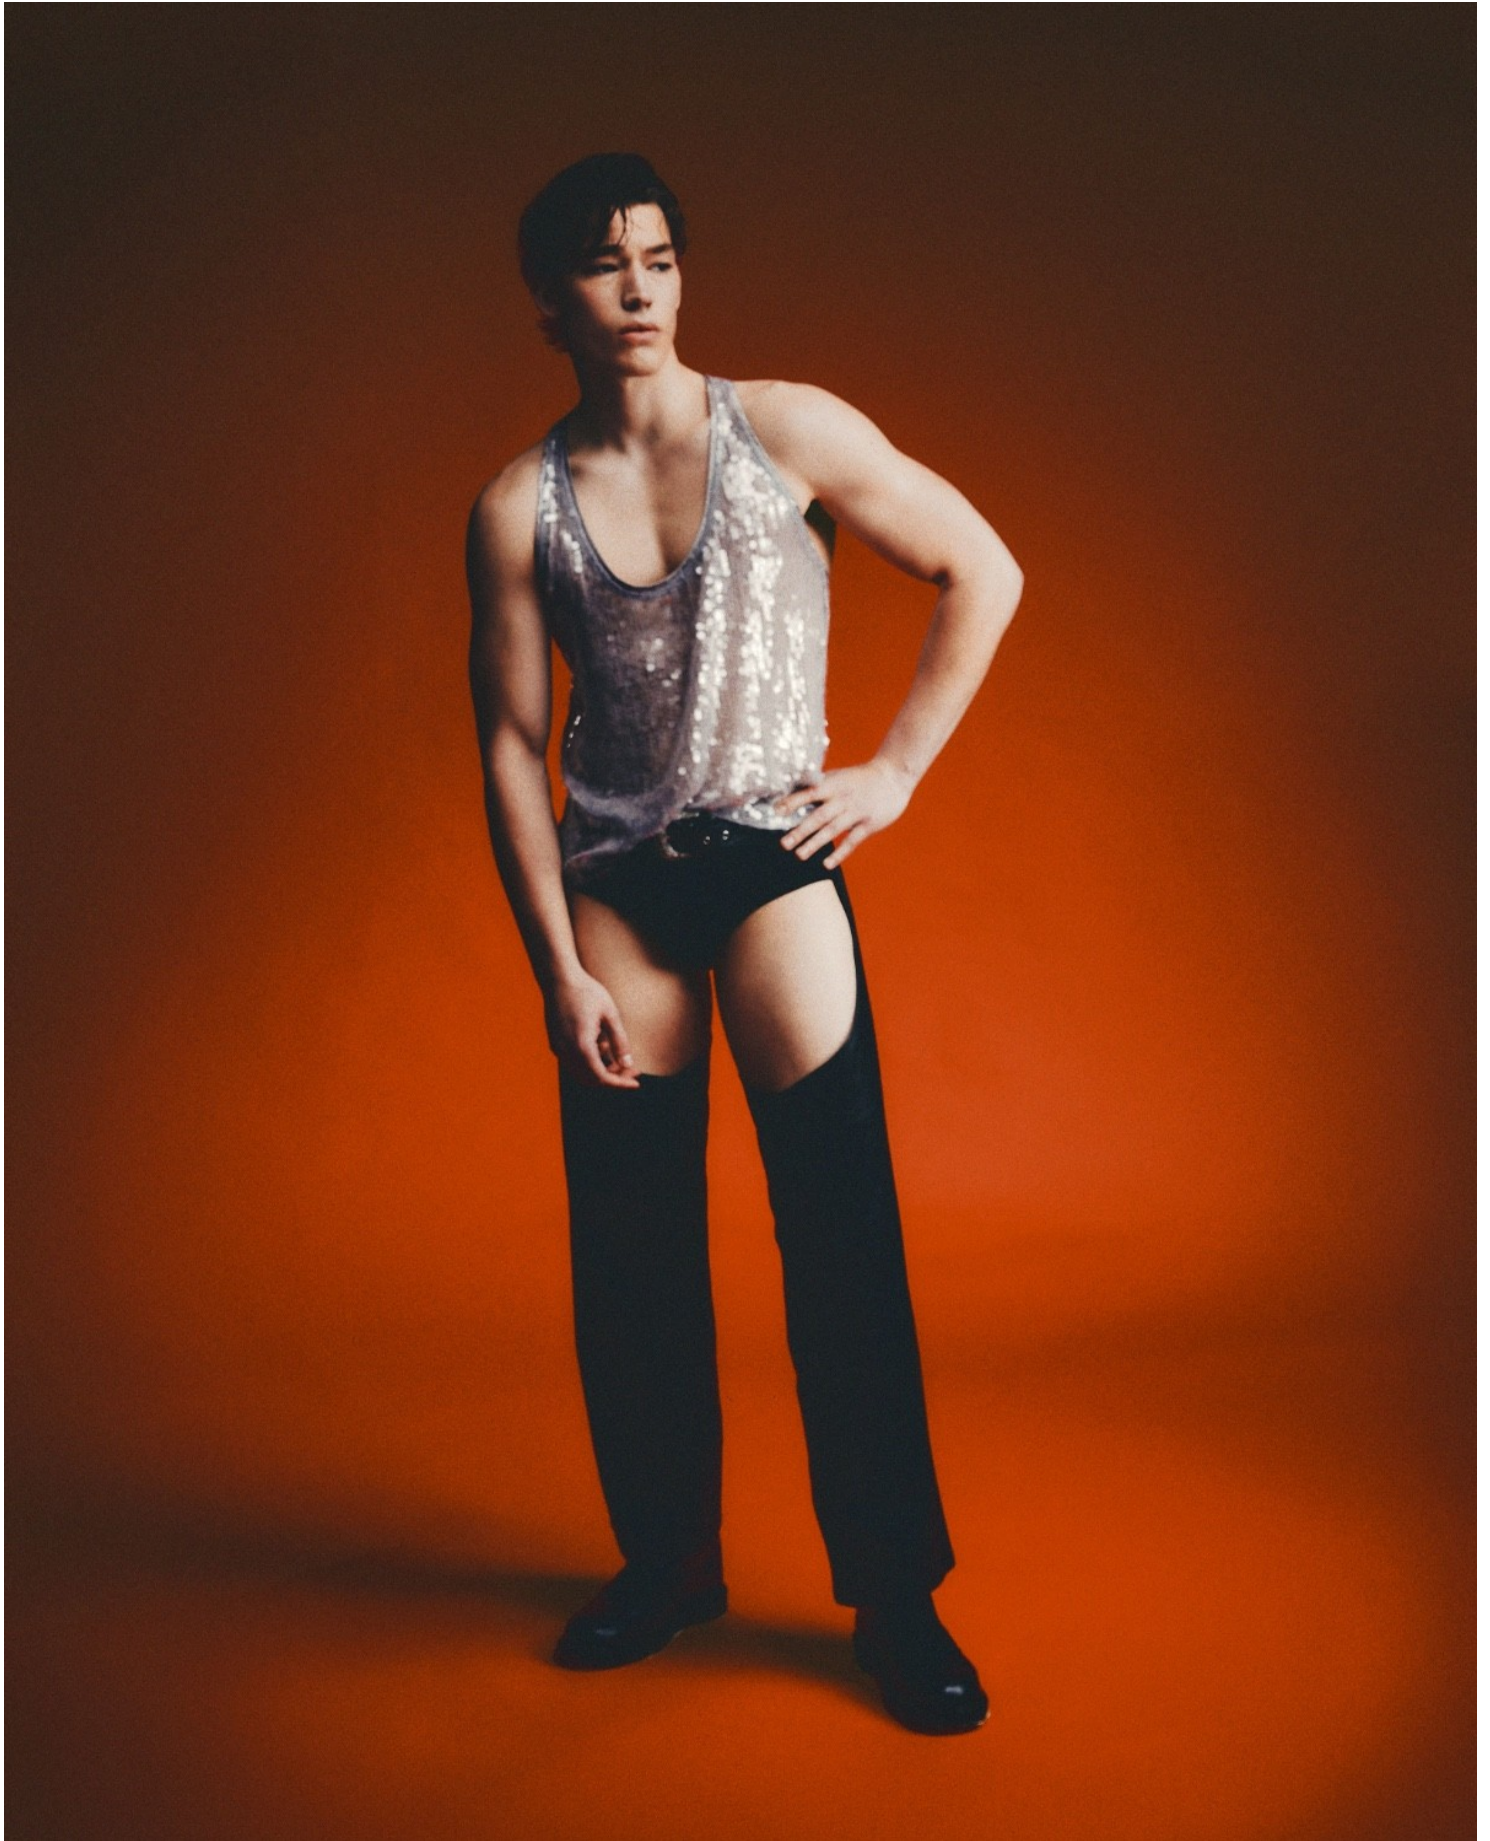

DAMAN

JADEN

HEIGHT: 189 CHEST: 100 WAIST: 79 HAIR: L.BROWN EYES: GREEN SUIT: 50 SHOES: 45

DAMAN

JADEN

HEIGHT: 189 CHEST: 100 WAIST: 79 HAIR: L.BROWN EYES: GREEN SUIT: 50 SHOES: 45

DAMAN

JADEN

HEIGHT: 189 CHEST: 100 WAIST: 79 HAIR: L.BROWN EYES: GREEN SUIT: 50 SHOES: 45

DAMAN

JADEN

HEIGHT: 189 CHEST: 100 WAIST: 79 HAIR: L.BROWN EYES: GREEN SUIT: 50 SHOES: 45

DAMAN

JADEN

HEIGHT: 189 CHEST: 100 WAIST: 79 HAIR: L.BROWN EYES: GREEN SUIT: 50 SHOES: 45