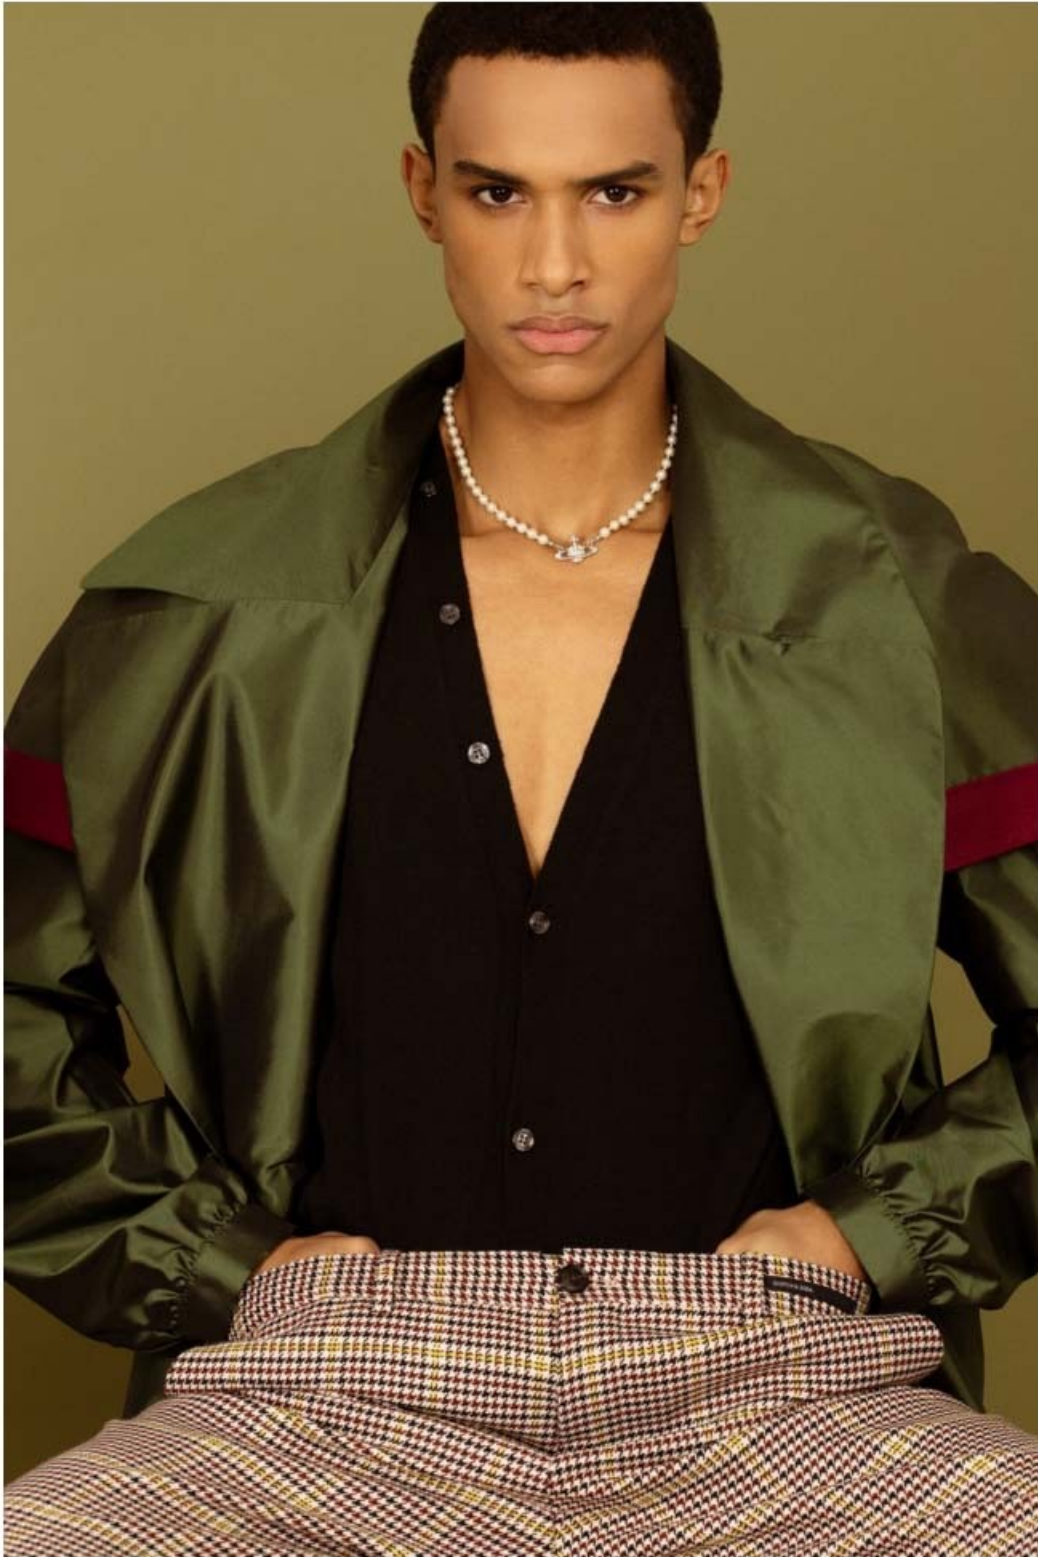

DAMAN

IVO

HEIGHT: 188 CHEST: 94 WAIST: 74 HAIR: BROWN EYES: BROWN SUIT: 48 SHOES: 42

DAMAN

IVO

HEIGHT: 188 CHEST: 94 WAIST: 74 HAIR: BROWN EYES: BROWN SUIT: 48 SHOES: 42

DAMAN

L'OFFICIEL