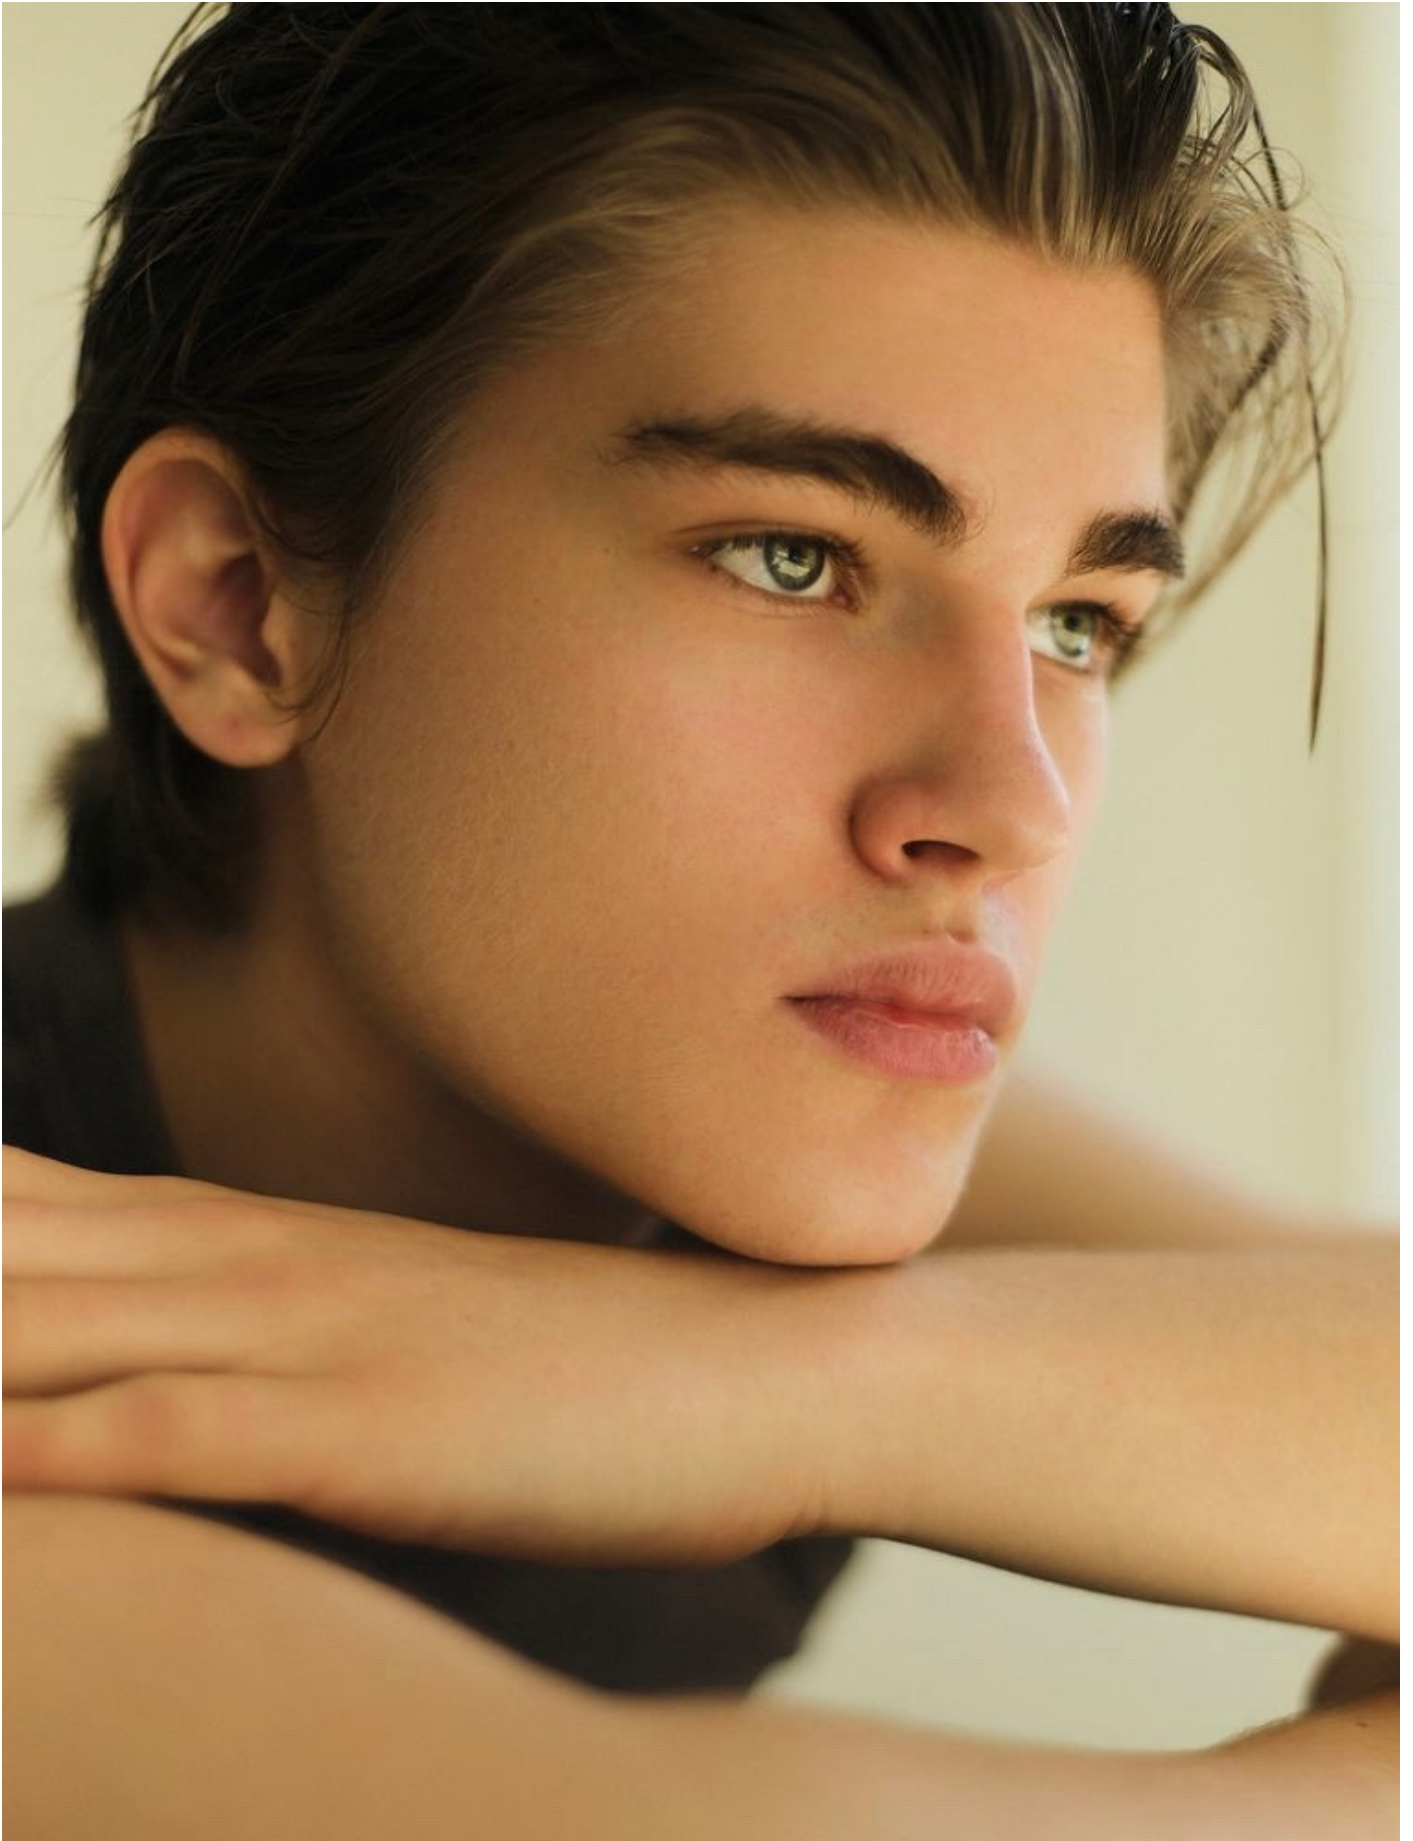

DAMAN

ILIYA

HEIGHT: 188 CHEST: 97 WAIST: 74 HAIR: D.BLOND EYES: BLUE-GREEN SUIT: 48 SHOES: 43

DAMAN

ILIYA

HEIGHT: 188 CHEST: 97 WAIST: 74 HAIR: D.BLOND EYES: BLUE-GREEN SUIT: 48 SHOES: 43

DAMAN

ILIYA

HEIGHT: 188 CHEST: 97 WAIST: 74 HAIR: D.BLOND EYES: BLUE-GREEN SUIT: 48 SHOES: 43

DAMAN

ILIYA

HEIGHT: 188 CHEST: 97 WAIST: 74 HAIR: D.BLOND EYES: BLUE-GREEN SUIT: 48 SHOES: 43

DAMAN

ILIYA

HEIGHT: 188 CHEST: 97 WAIST: 74 HAIR: D.BLOND EYES: BLUE-GREEN SUIT: 48 SHOES: 43

DAMAN

ILIYA

HEIGHT: 188 CHEST: 97 WAIST: 74 HAIR: D.BLOND EYES: BLUE-GREEN SUIT: 48 SHOES: 43

DAMAN

키 188cm
상의 L 하의 32in

ILIYA

HEIGHT: 188 CHEST: 97 WAIST: 74 HAIR: D.BLOND EYES: BLUE-GREEN SUIT: 48 SHOES: 43