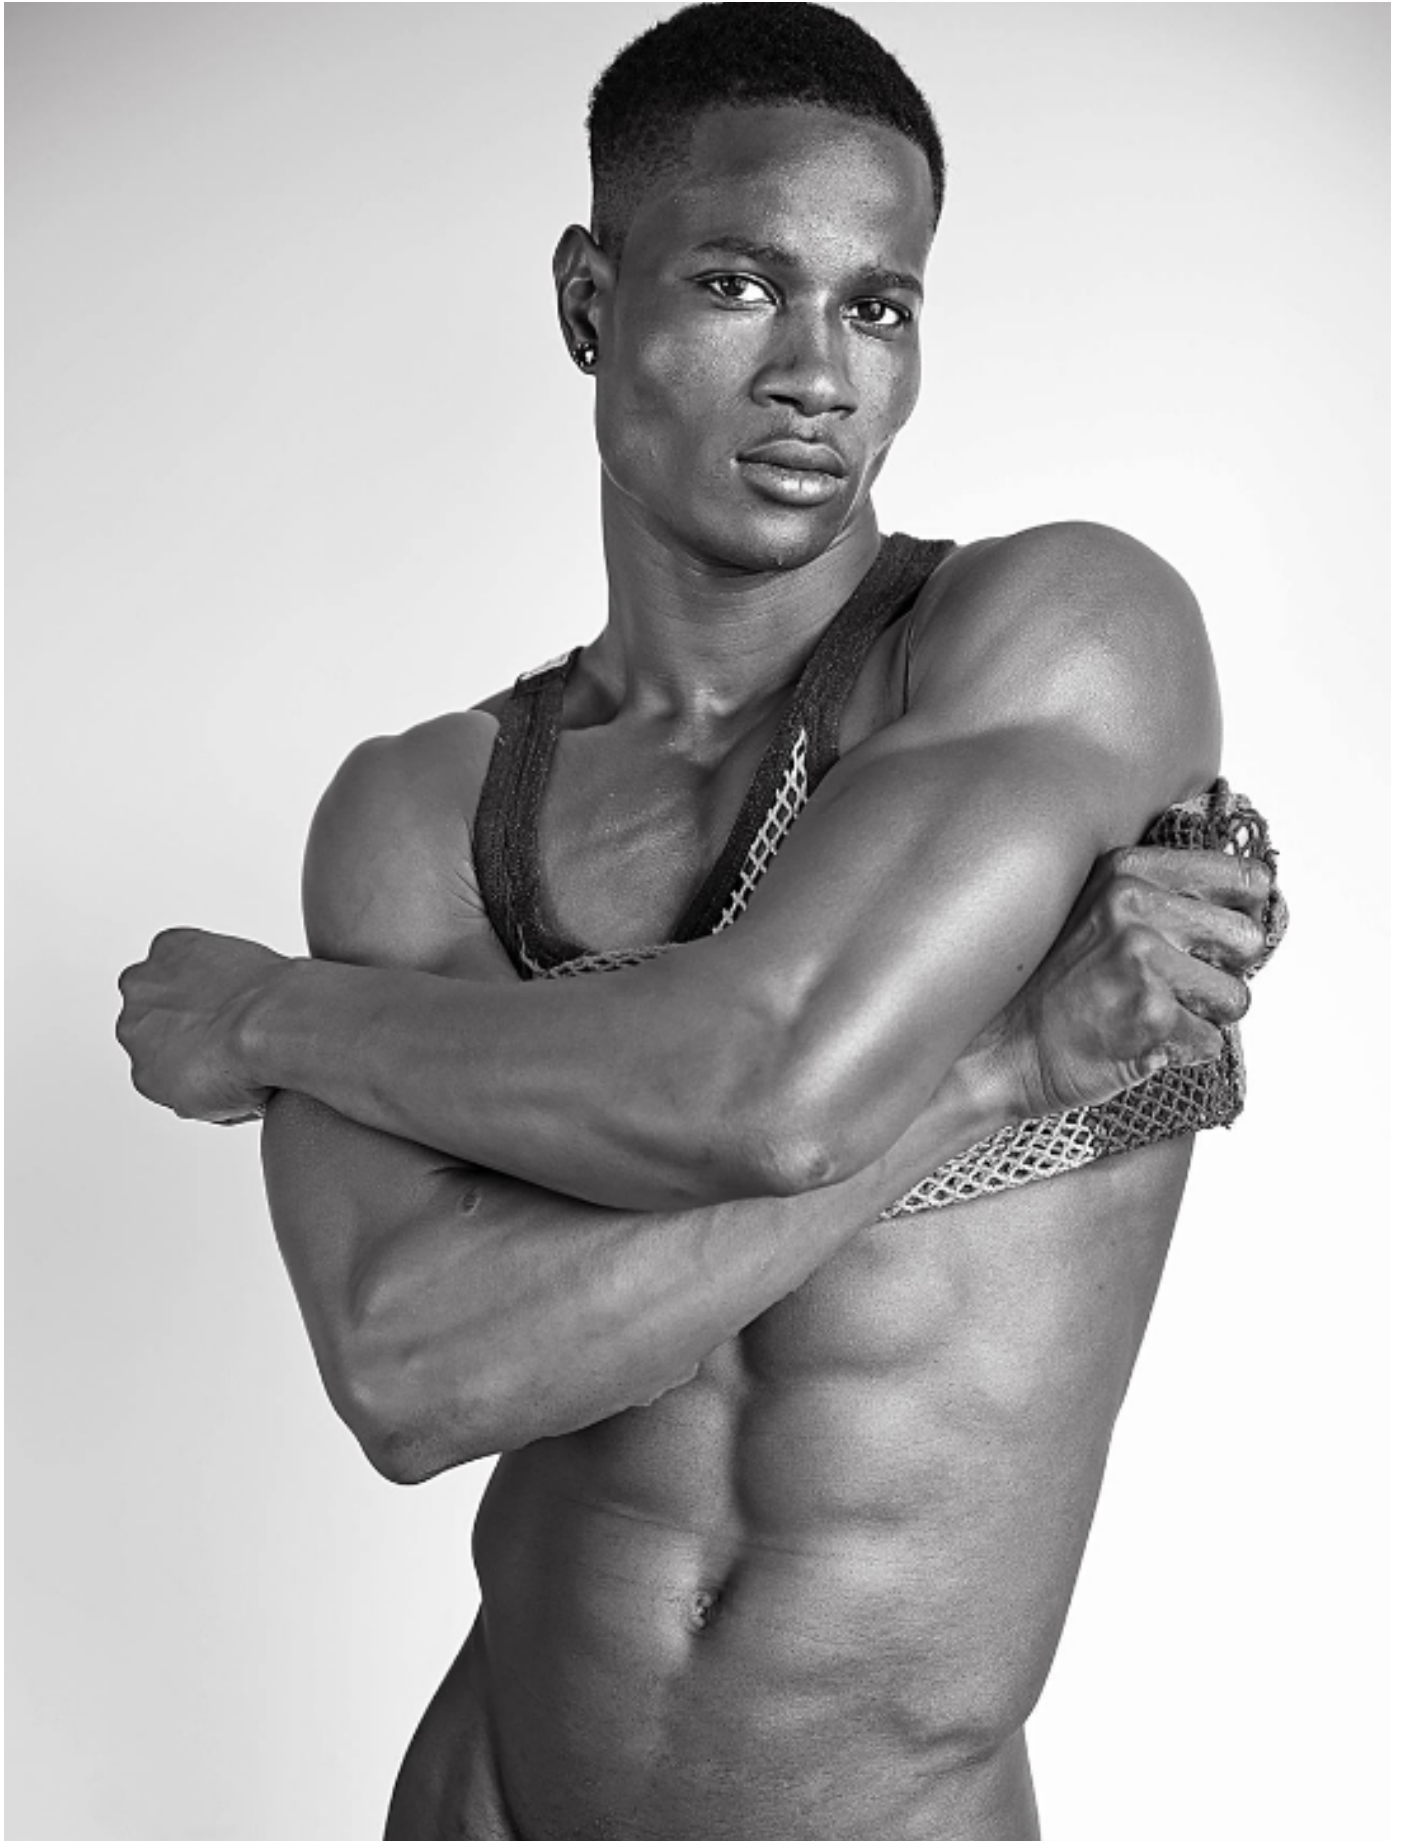

DAMAN

HAMIDOU

HEIGHT: 189 CHEST: 104 WAIST: 81 HAIR: BLACK EYES: BROWN SUIT: 50 SHOES: 45