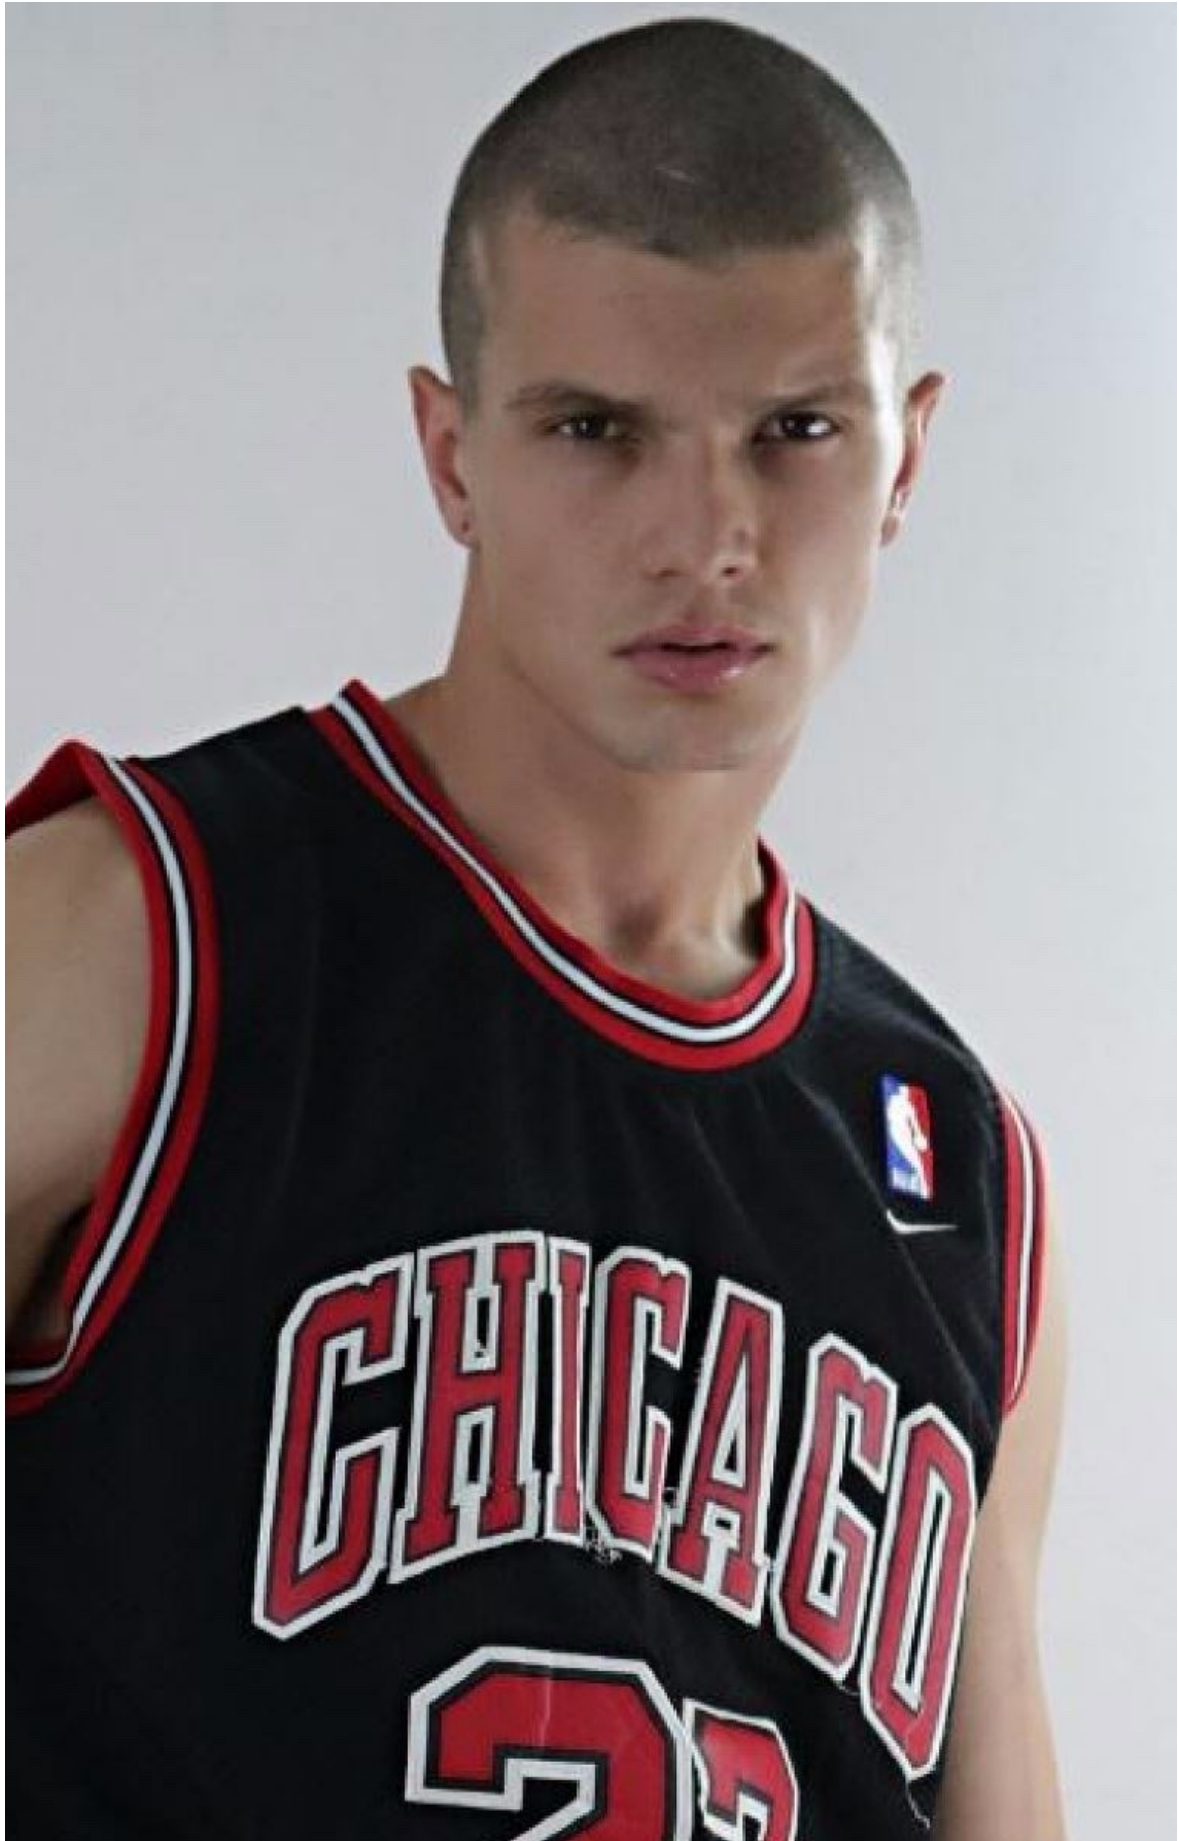

DAMAN

GUILHERME

HEIGHT: 185 CHEST: 97 WAIST: 78 HAIR: BROWN EYES: BROWN SUIT: SHOES: 41.5

DAMAN

GUILHERME

HEIGHT: 185 CHEST: 97 WAIST: 78 HAIR: BROWN EYES: BROWN SUIT: SHOES: 41.5

DAMAN

GUILHERME

HEIGHT: 185 CHEST: 97 WAIST: 78 HAIR: BROWN EYES: BROWN SUIT: SHOES: 41.5

DAMAN

GUILHERME

HEIGHT: 185 CHEST: 97 WAIST: 78 HAIR: BROWN EYES: BROWN SUIT: SHOES: 41.5

DAMAN

GUILHERME

HEIGHT: 185 CHEST: 97 WAIST: 78 HAIR: BROWN EYES: BROWN SUIT: SHOES: 41.5