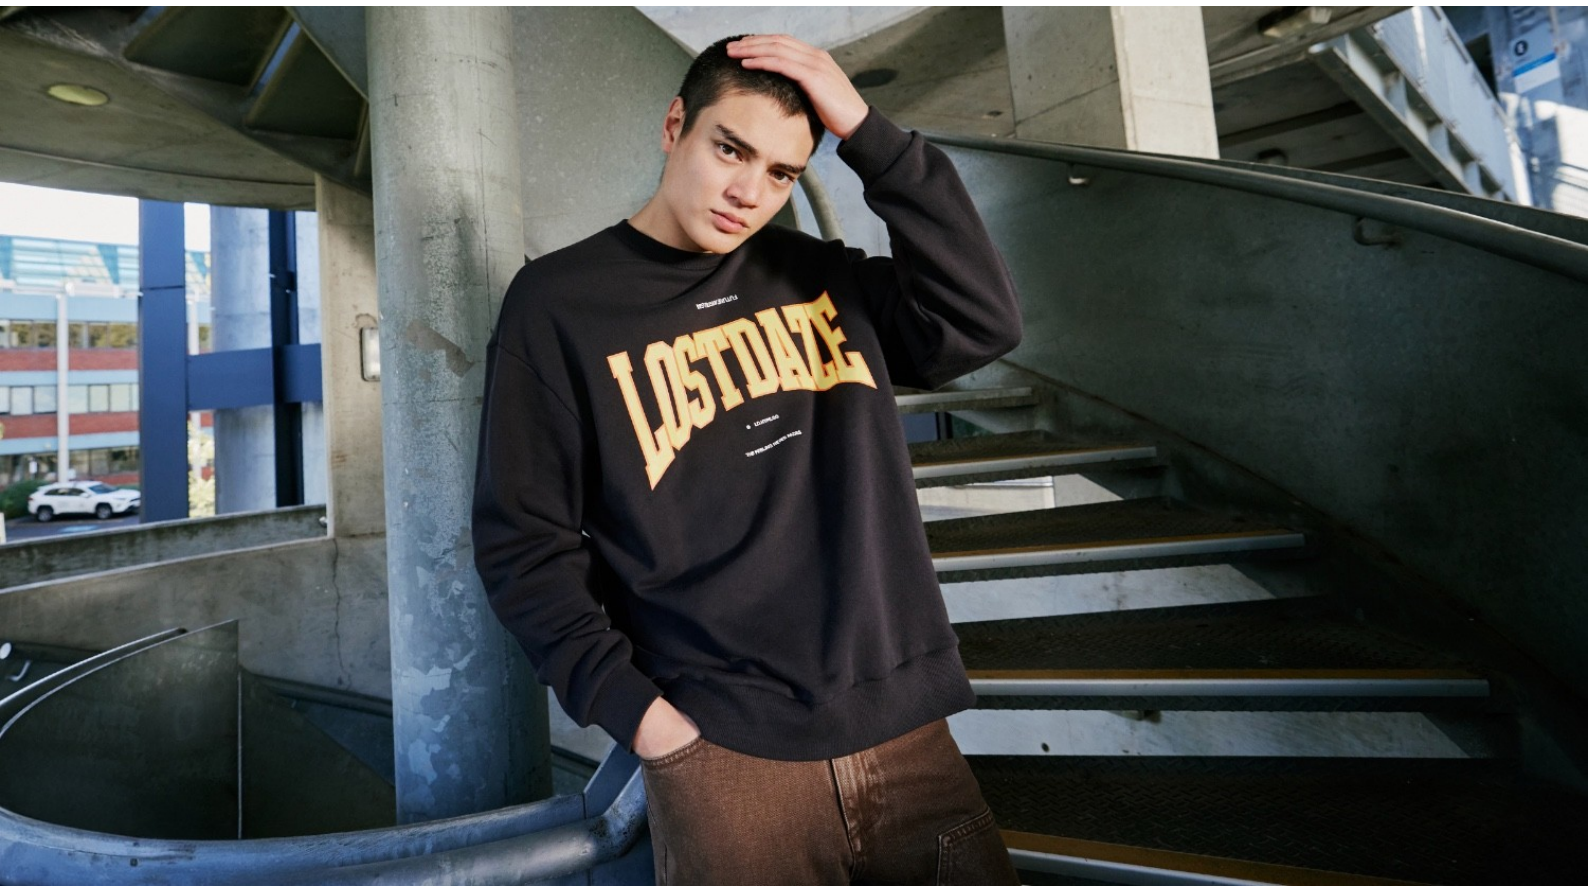

DAMAN

GERON NORD

HEIGHT: 189 CHEST: 93 WAIST: 84 HAIR: BLACK EYES: BROWN SUIT: 48 SHOES: 44