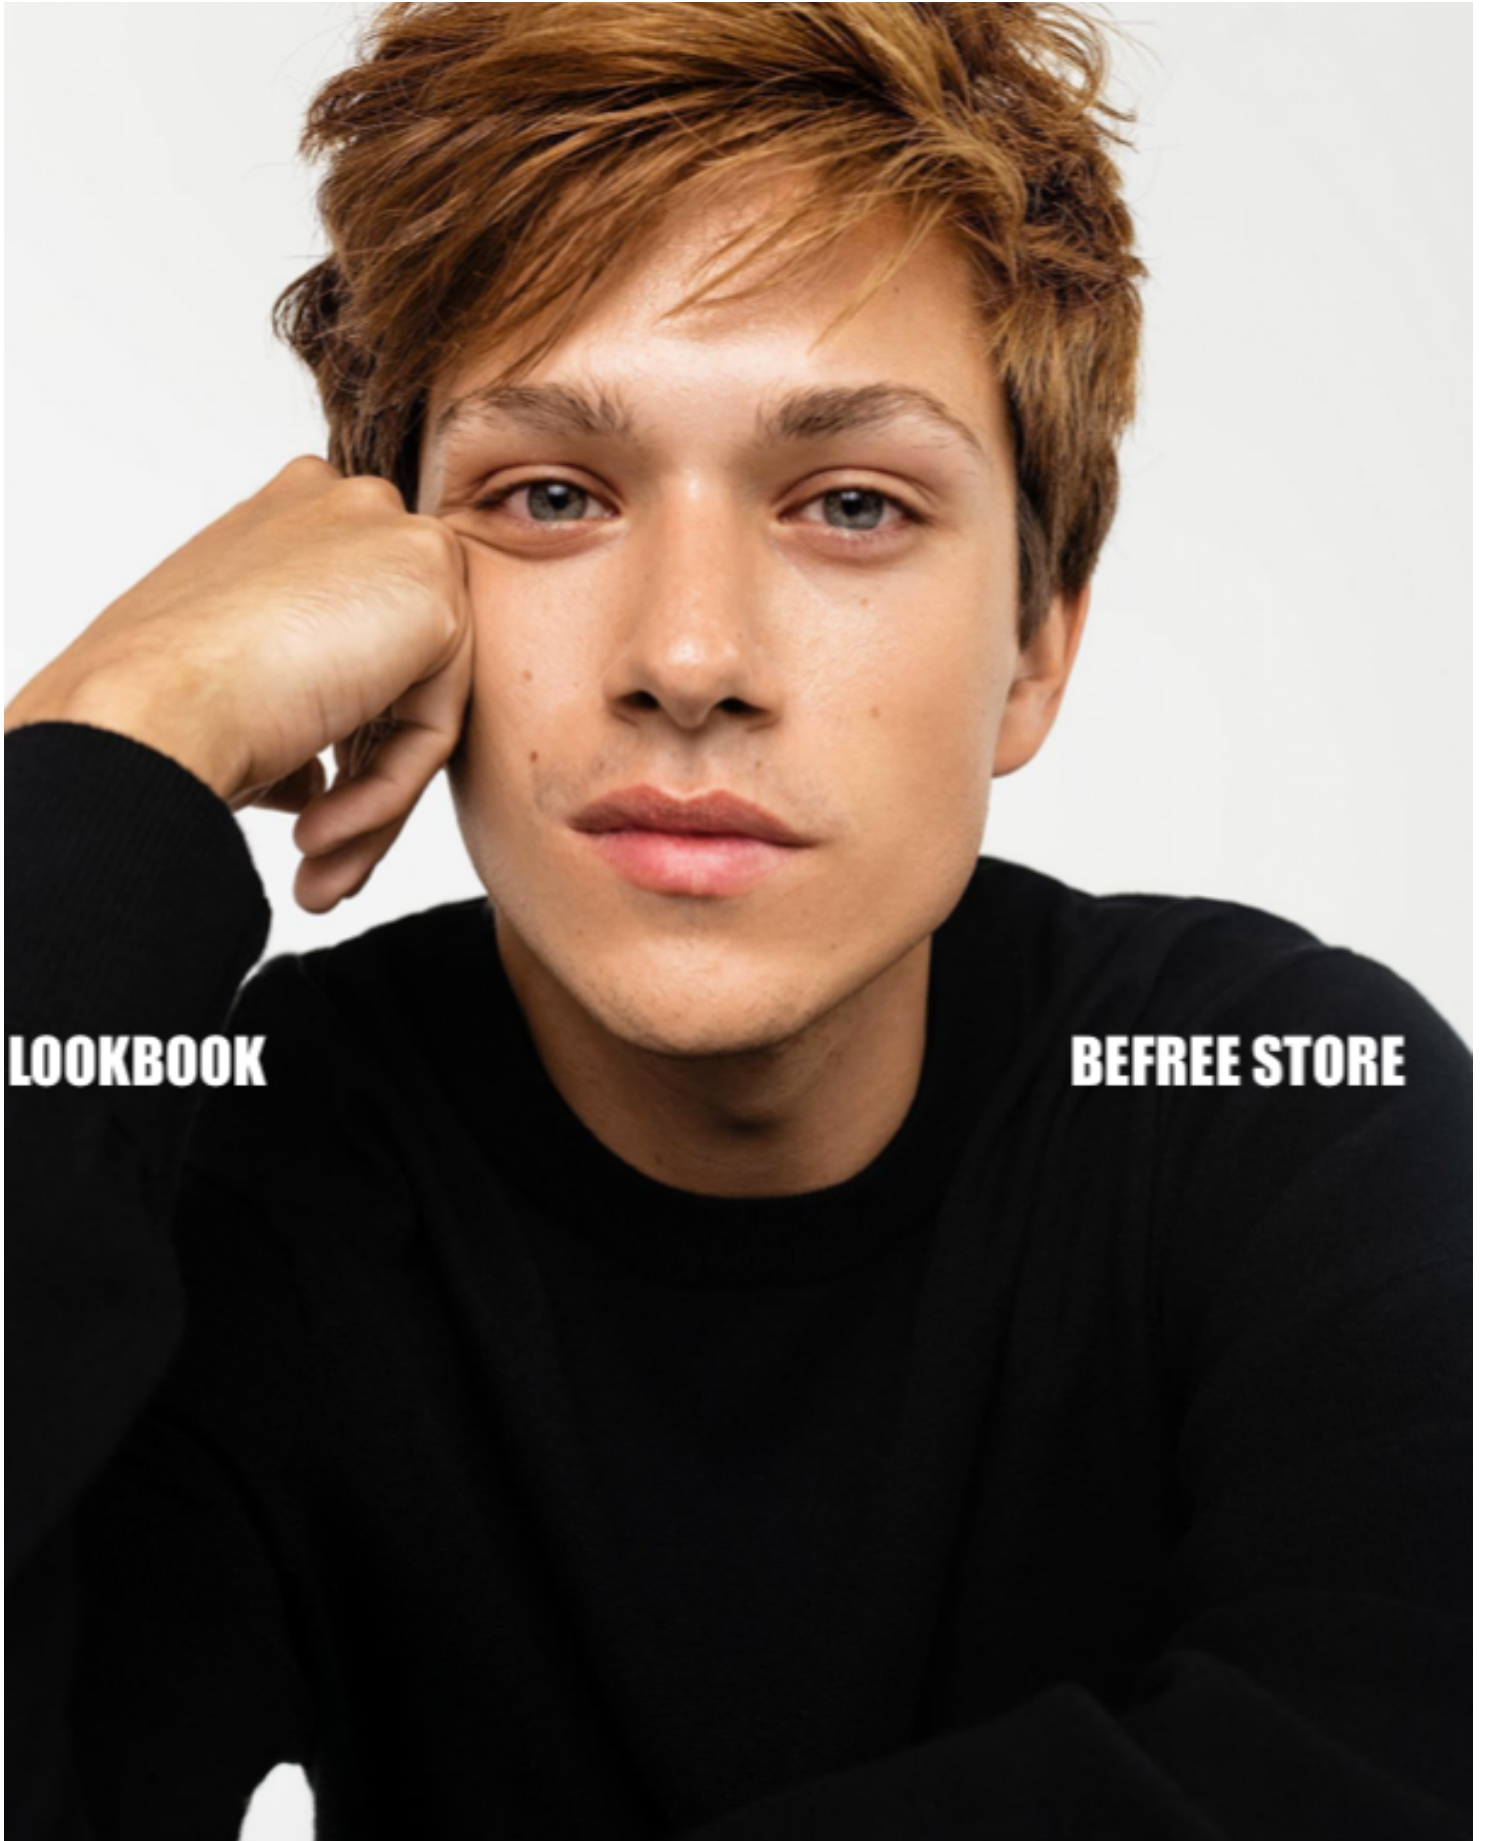

DAMAN

GEORGE

HEIGHT: 185 CHEST: 92 WAIST: 76 HAIR: D.BLONDE EYES: GREEN SUIT: 48S SHOES: 44-45

DAMAN

GEORGE

HEIGHT: 185 CHEST: 92 WAIST: 76 HAIR: D.BLONDE EYES: GREEN SUIT: 48S SHOES: 44-45

DAMAN

**LOOKBOOK**