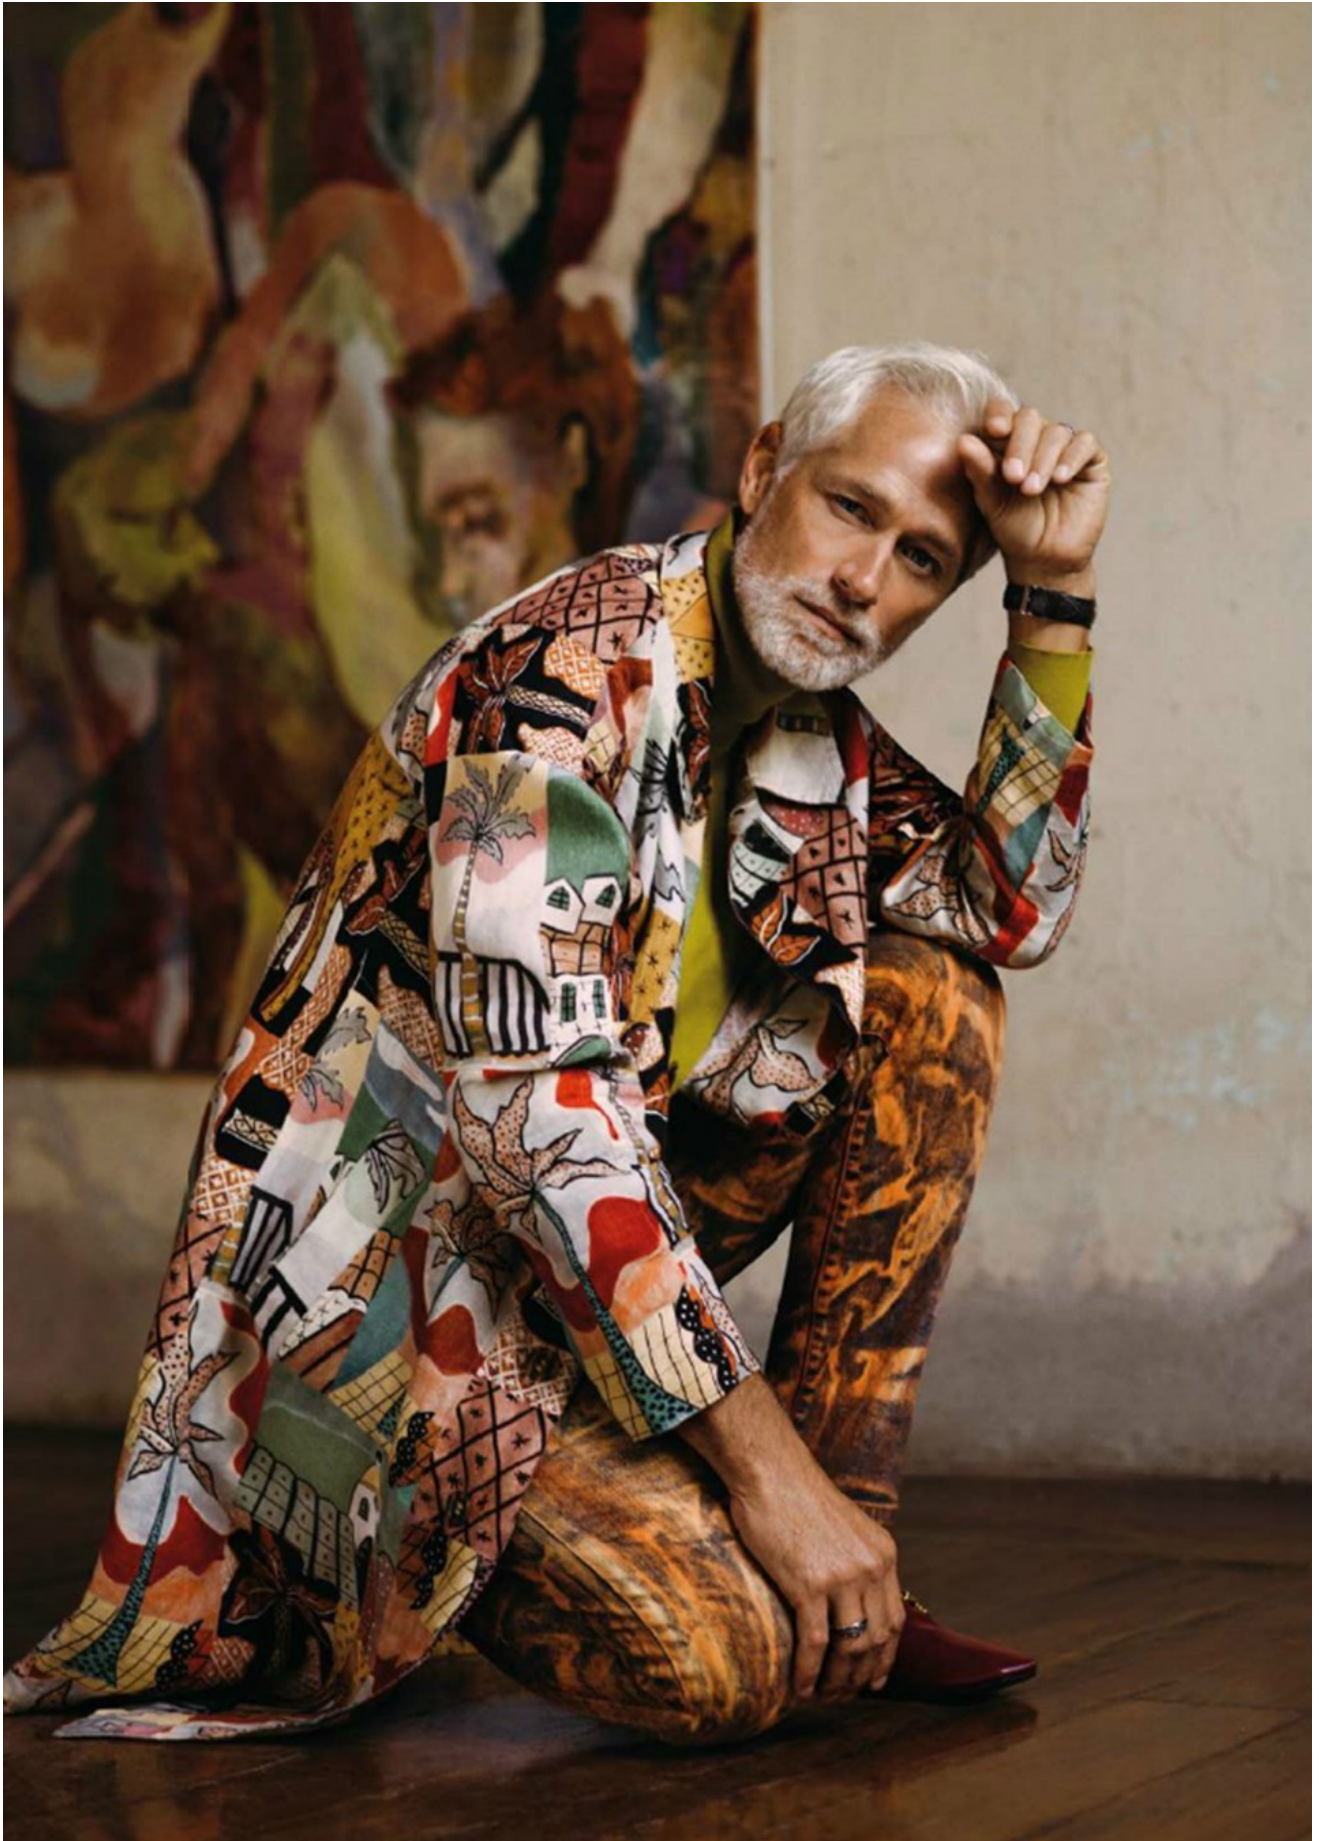

DAMAN

GELATI

HEIGHT: 185 CHEST: 101 WAIST: 79 HAIR: WHITE EYES: BLUE GREEN SUIT: 50 SHOES: 45