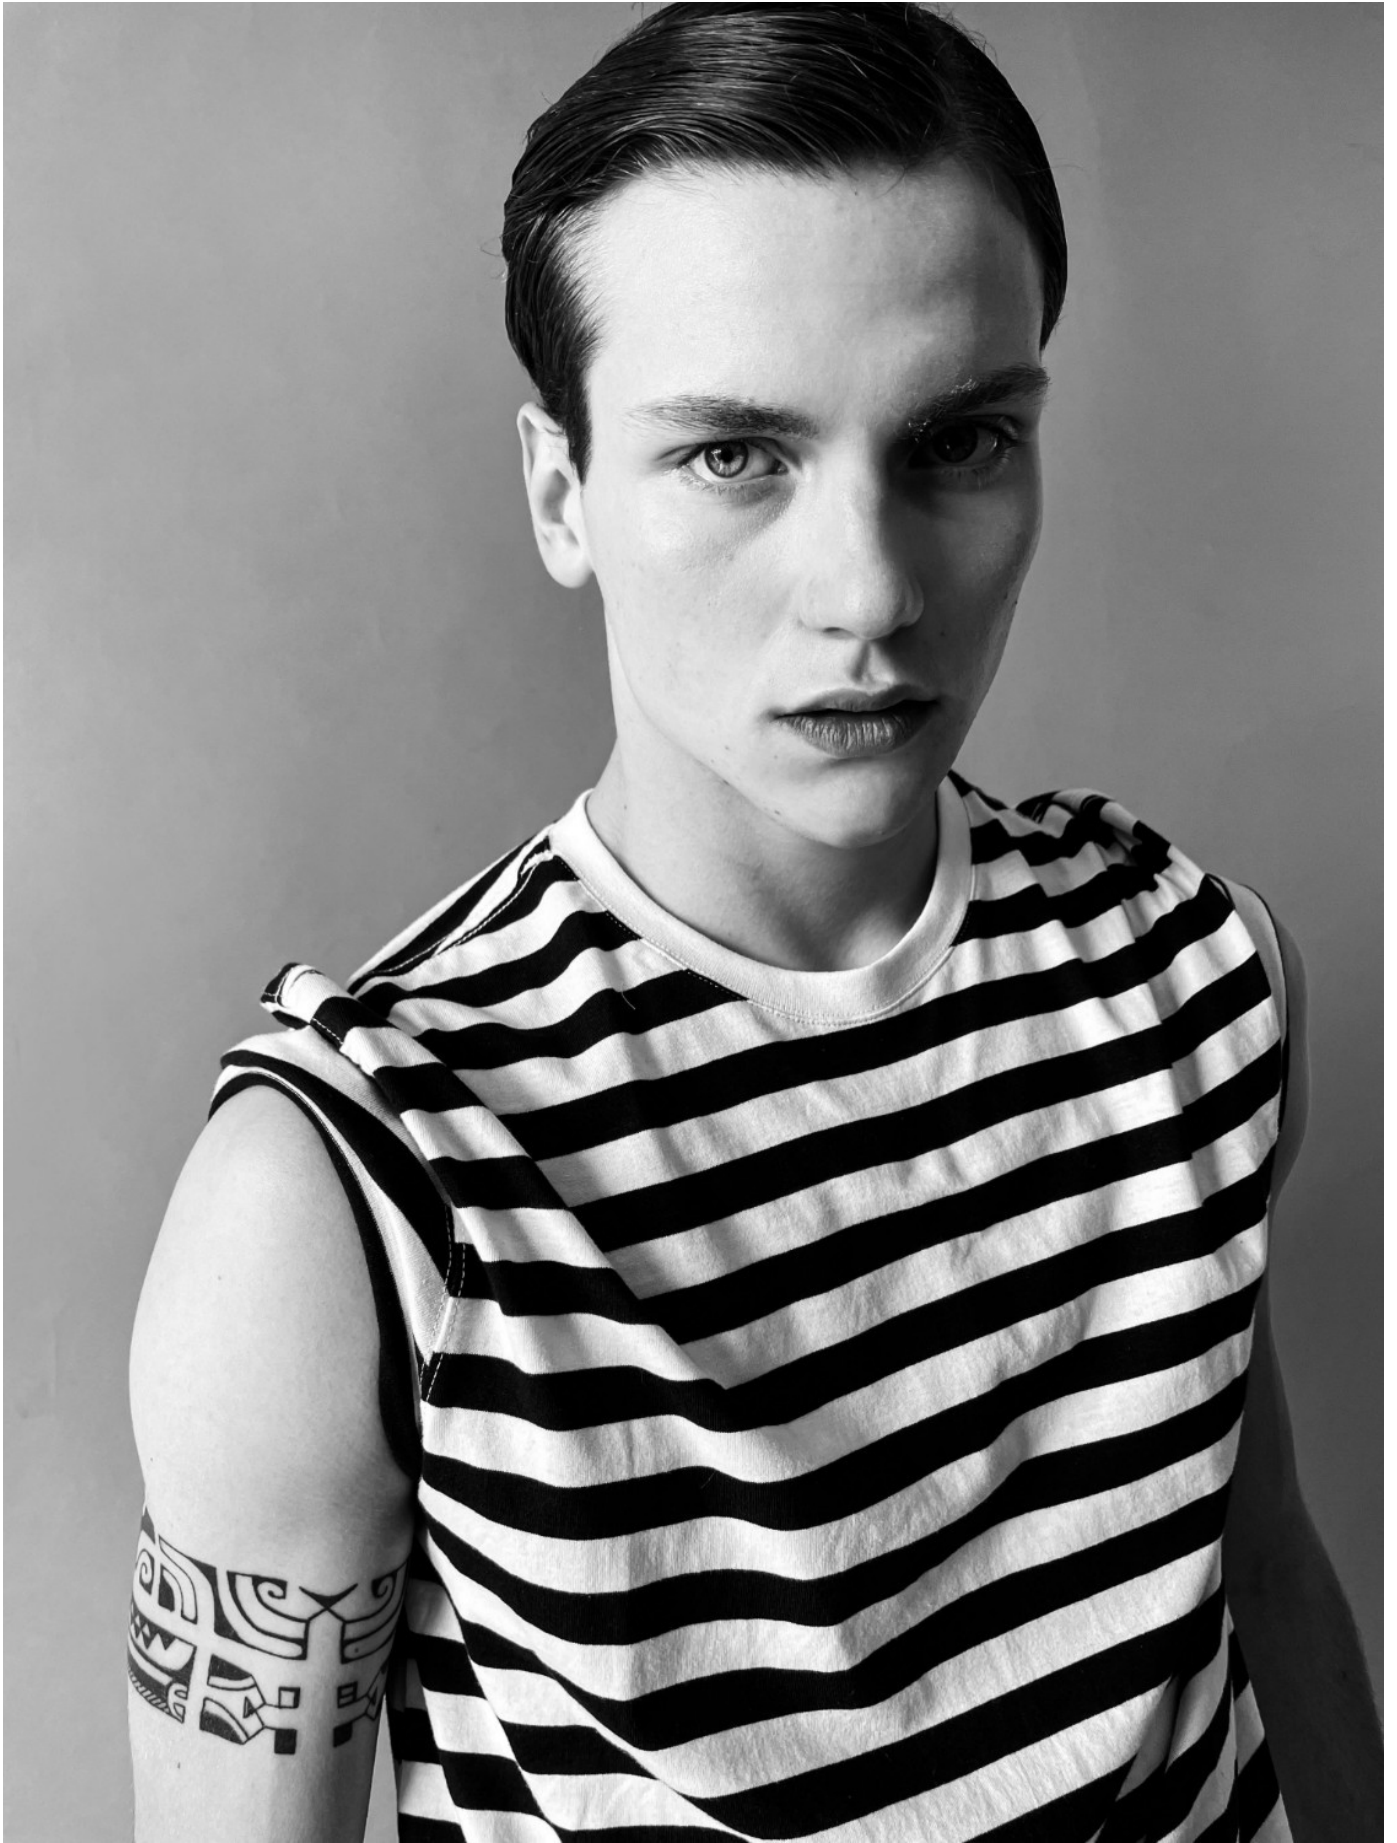

DAMAN

HEIGHT: 187 CHEST: 94 WAIST: 72 HAIR: BLONDE EYES: BLUE SUIT: 48 SHOES: 46