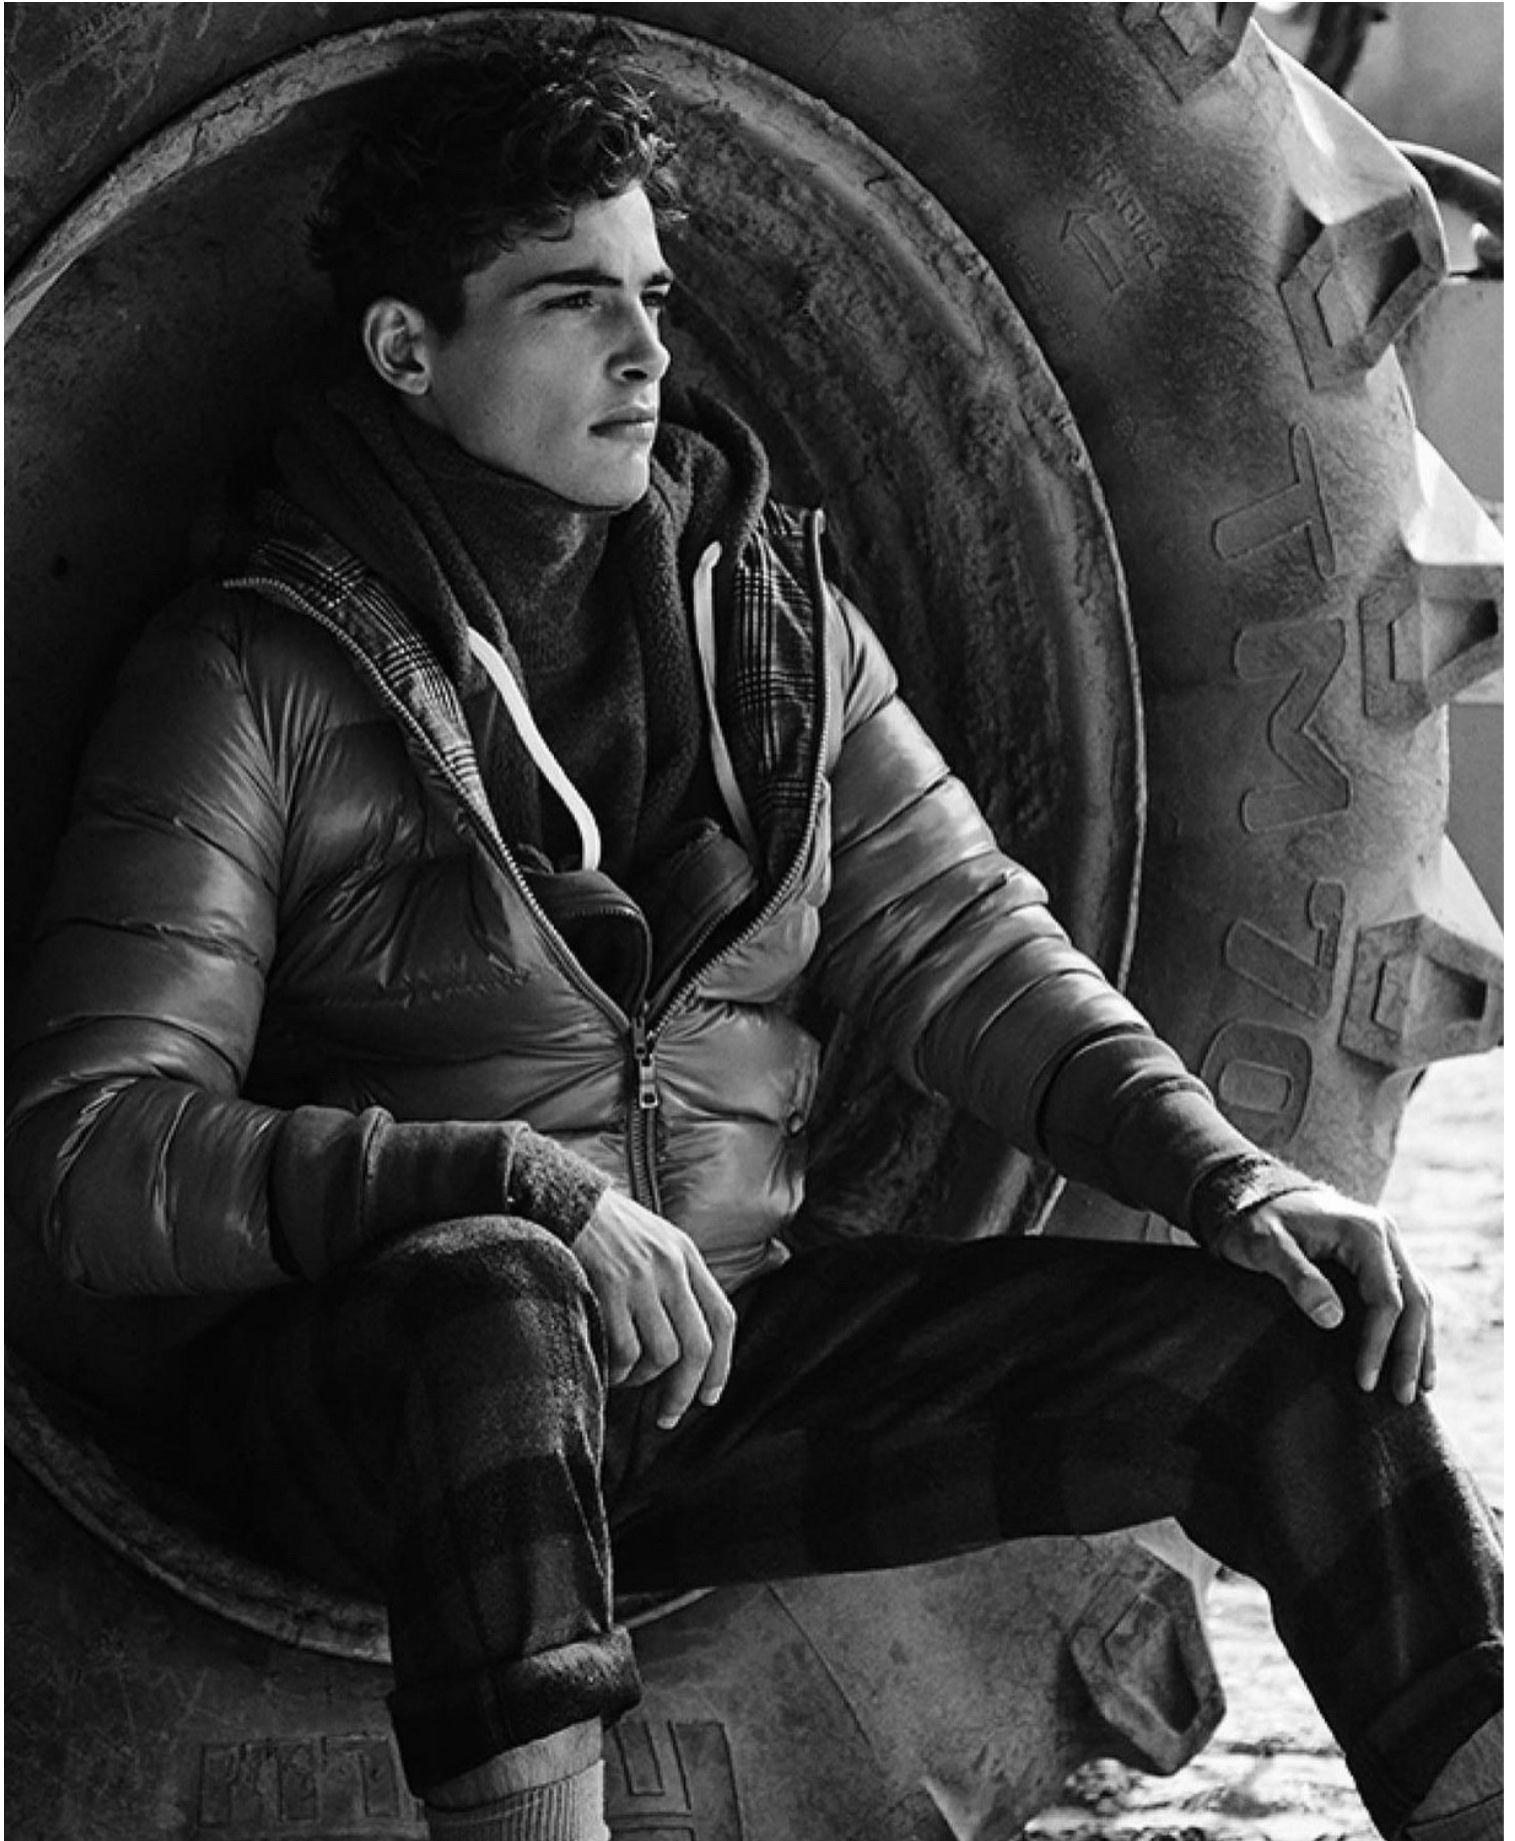

DAMAN

GABRIEL FRONTERO

HEIGHT: 188 CHEST: 93 WAIST: 79 HAIR: L.BROWN EYES: BROWN SUIT: 48R SHOES: 45

DAMAN

GABRIEL FRONTERO

HEIGHT: 188 CHEST: 93 WAIST: 79 HAIR: L.BROWN EYES: BROWN SUIT: 48R SHOES: 45

DAMAN