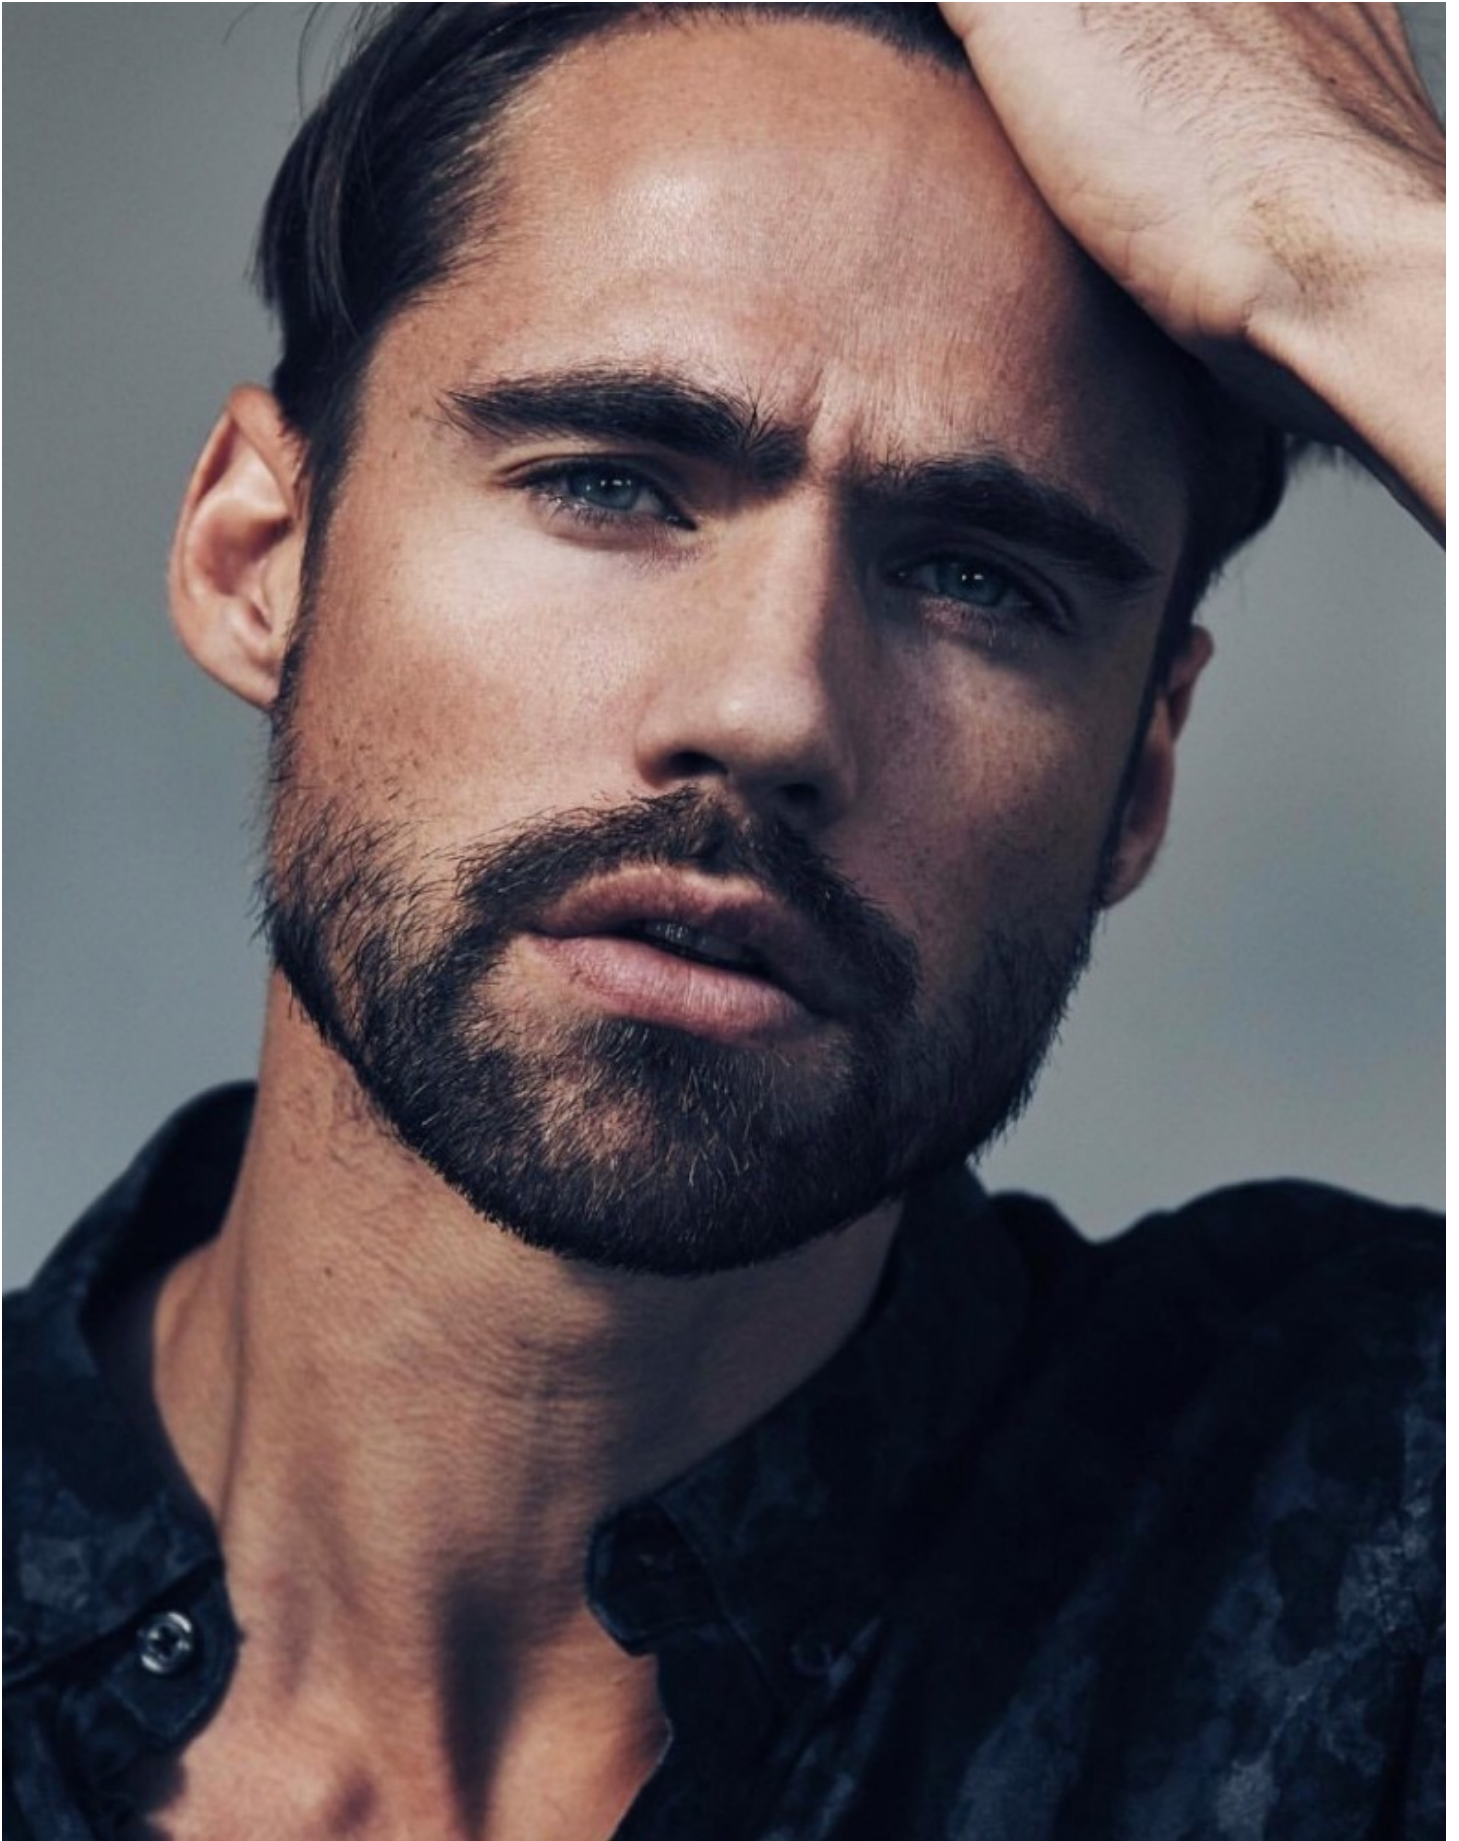

DAMAN

FREDRIK ERICSSON

HEIGHT: 184 CHEST: 101 WAIST: 80 HAIR: BROWN EYES: BLUE SUIT: 48 SHOES: 44

DAMAN

FREDRIK ERICSSON

HEIGHT: 184 CHEST: 101 WAIST: 80 HAIR: BROWN EYES: BLUE SUIT: 48 SHOES: 44

DAMAN

FREDRIK ERICSSON

HEIGHT: 184 CHEST: 101 WAIST: 80 HAIR: BROWN EYES: BLUE SUIT: 48 SHOES: 44

DAMAN

FREDRIK ERICSSON

HEIGHT: 184 CHEST: 101 WAIST: 80 HAIR: BROWN EYES: BLUE SUIT: 48 SHOES: 44

DAMAN

FREDRIK ERICSSON

HEIGHT: 184 CHEST: 101 WAIST: 80 HAIR: BROWN EYES: BLUE SUIT: 48 SHOES: 44