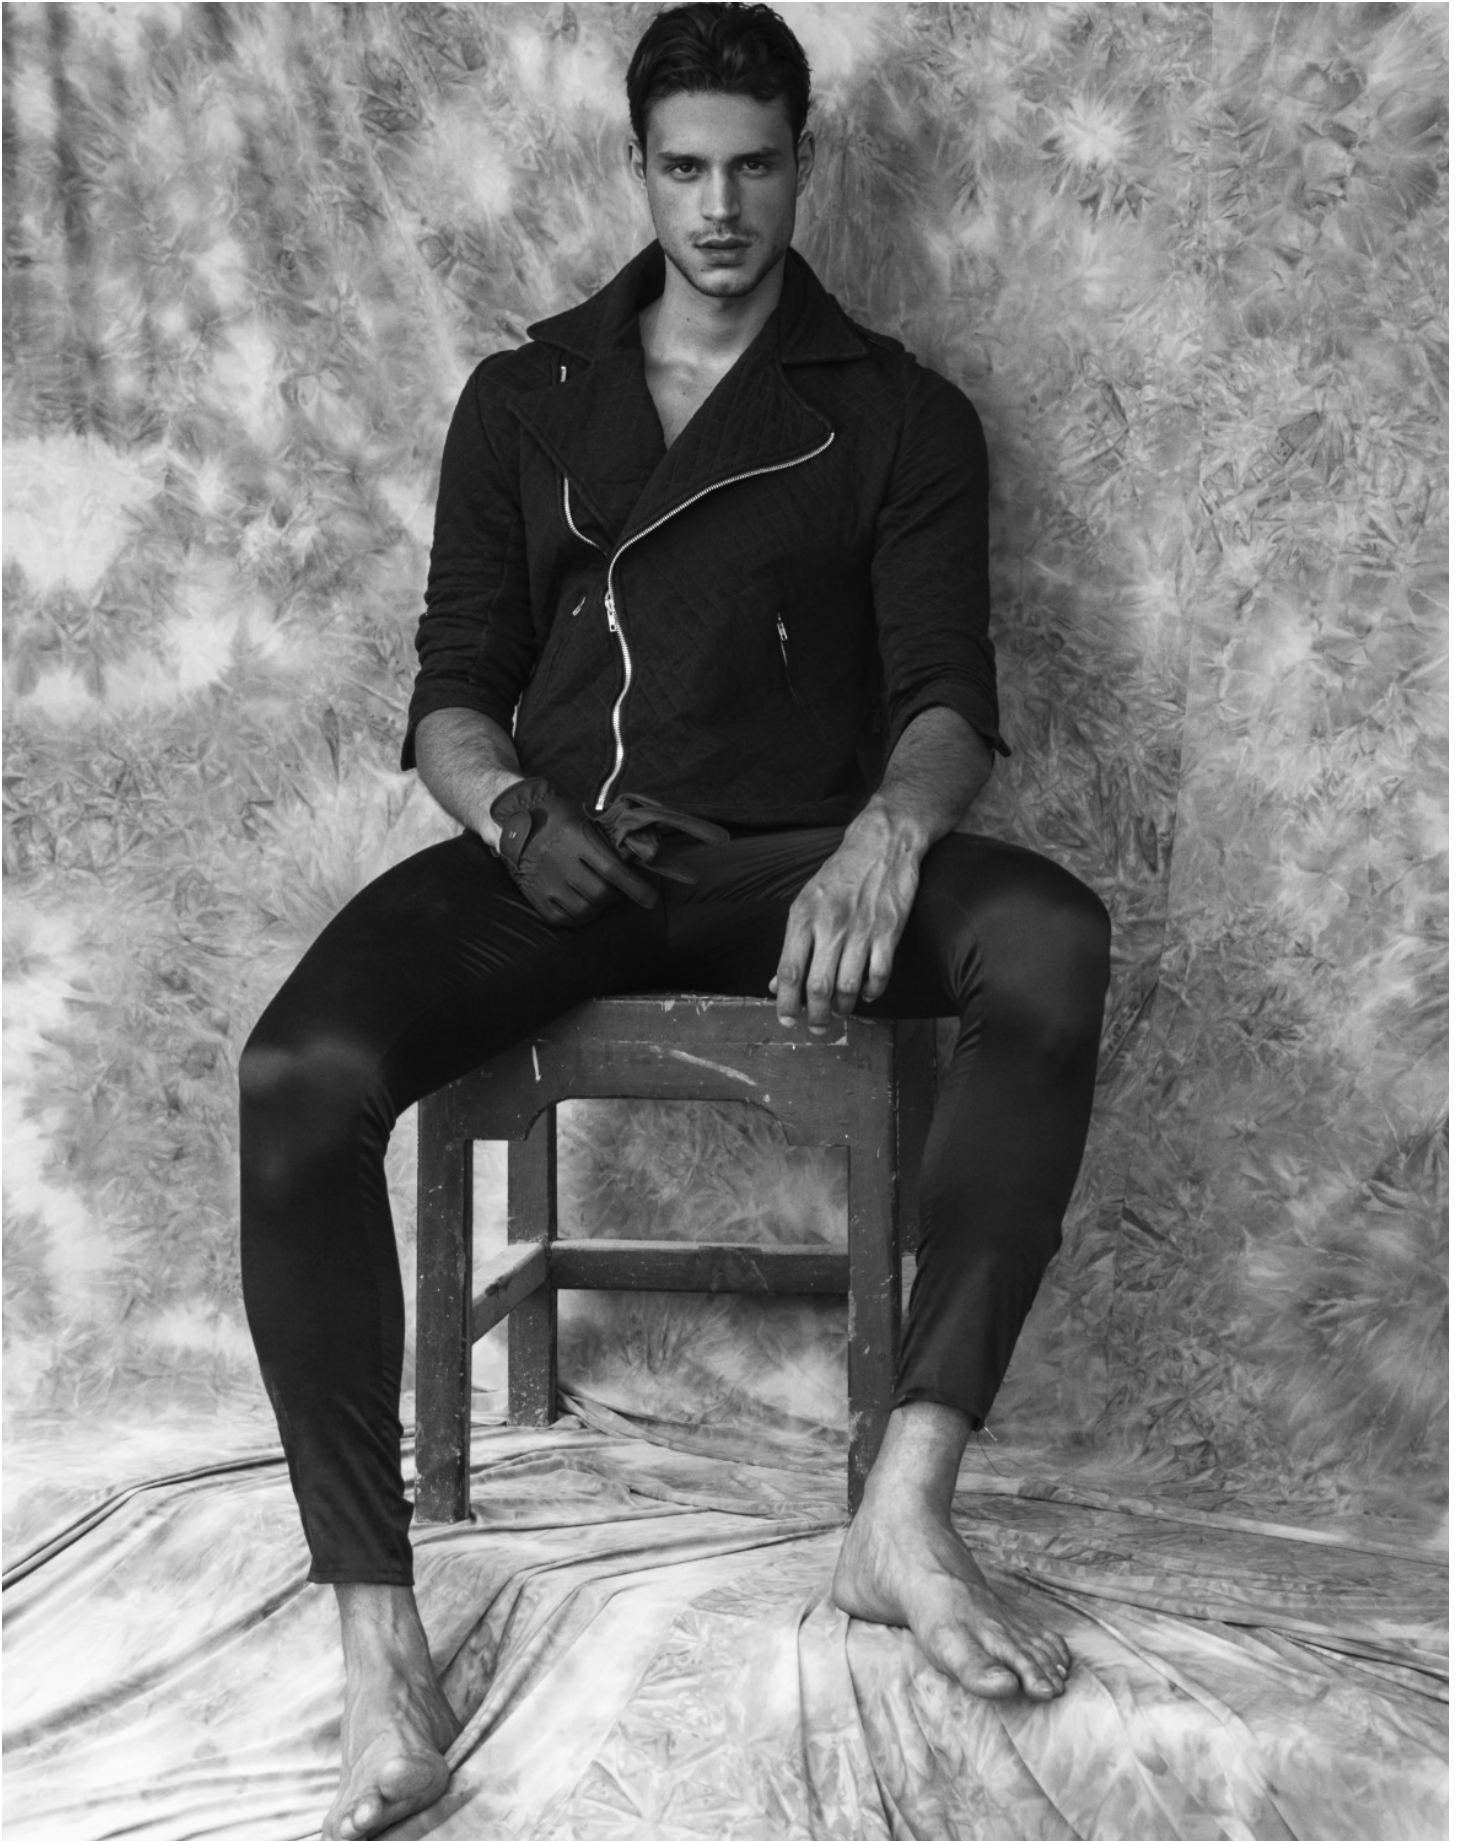

DAMAN

FELIPE GOMES

HEIGHT: 189 CHEST: 98 WAIST: 79 HAIR: BROWN EYES: BROWN SUIT: 50 SHOES: 44

DAMAN

FELIPE GOMES

HEIGHT: 189 CHEST: 98 WAIST: 79 HAIR: BROWN EYES: BROWN SUIT: 50 SHOES: 44

DAMAN

FELIPE GOMES