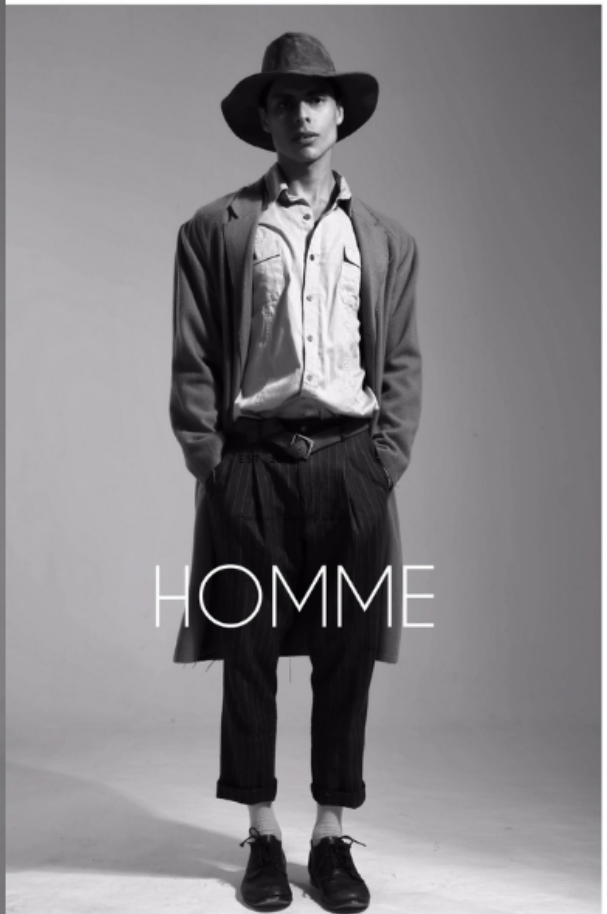

DAMAN

HOMME

FELIPE CARVALHO

HEIGHT: 186 CHEST: 99 WAIST: 78 HAIR: BROWN EYES: BROWN SUIT: 48R SHOES: 43