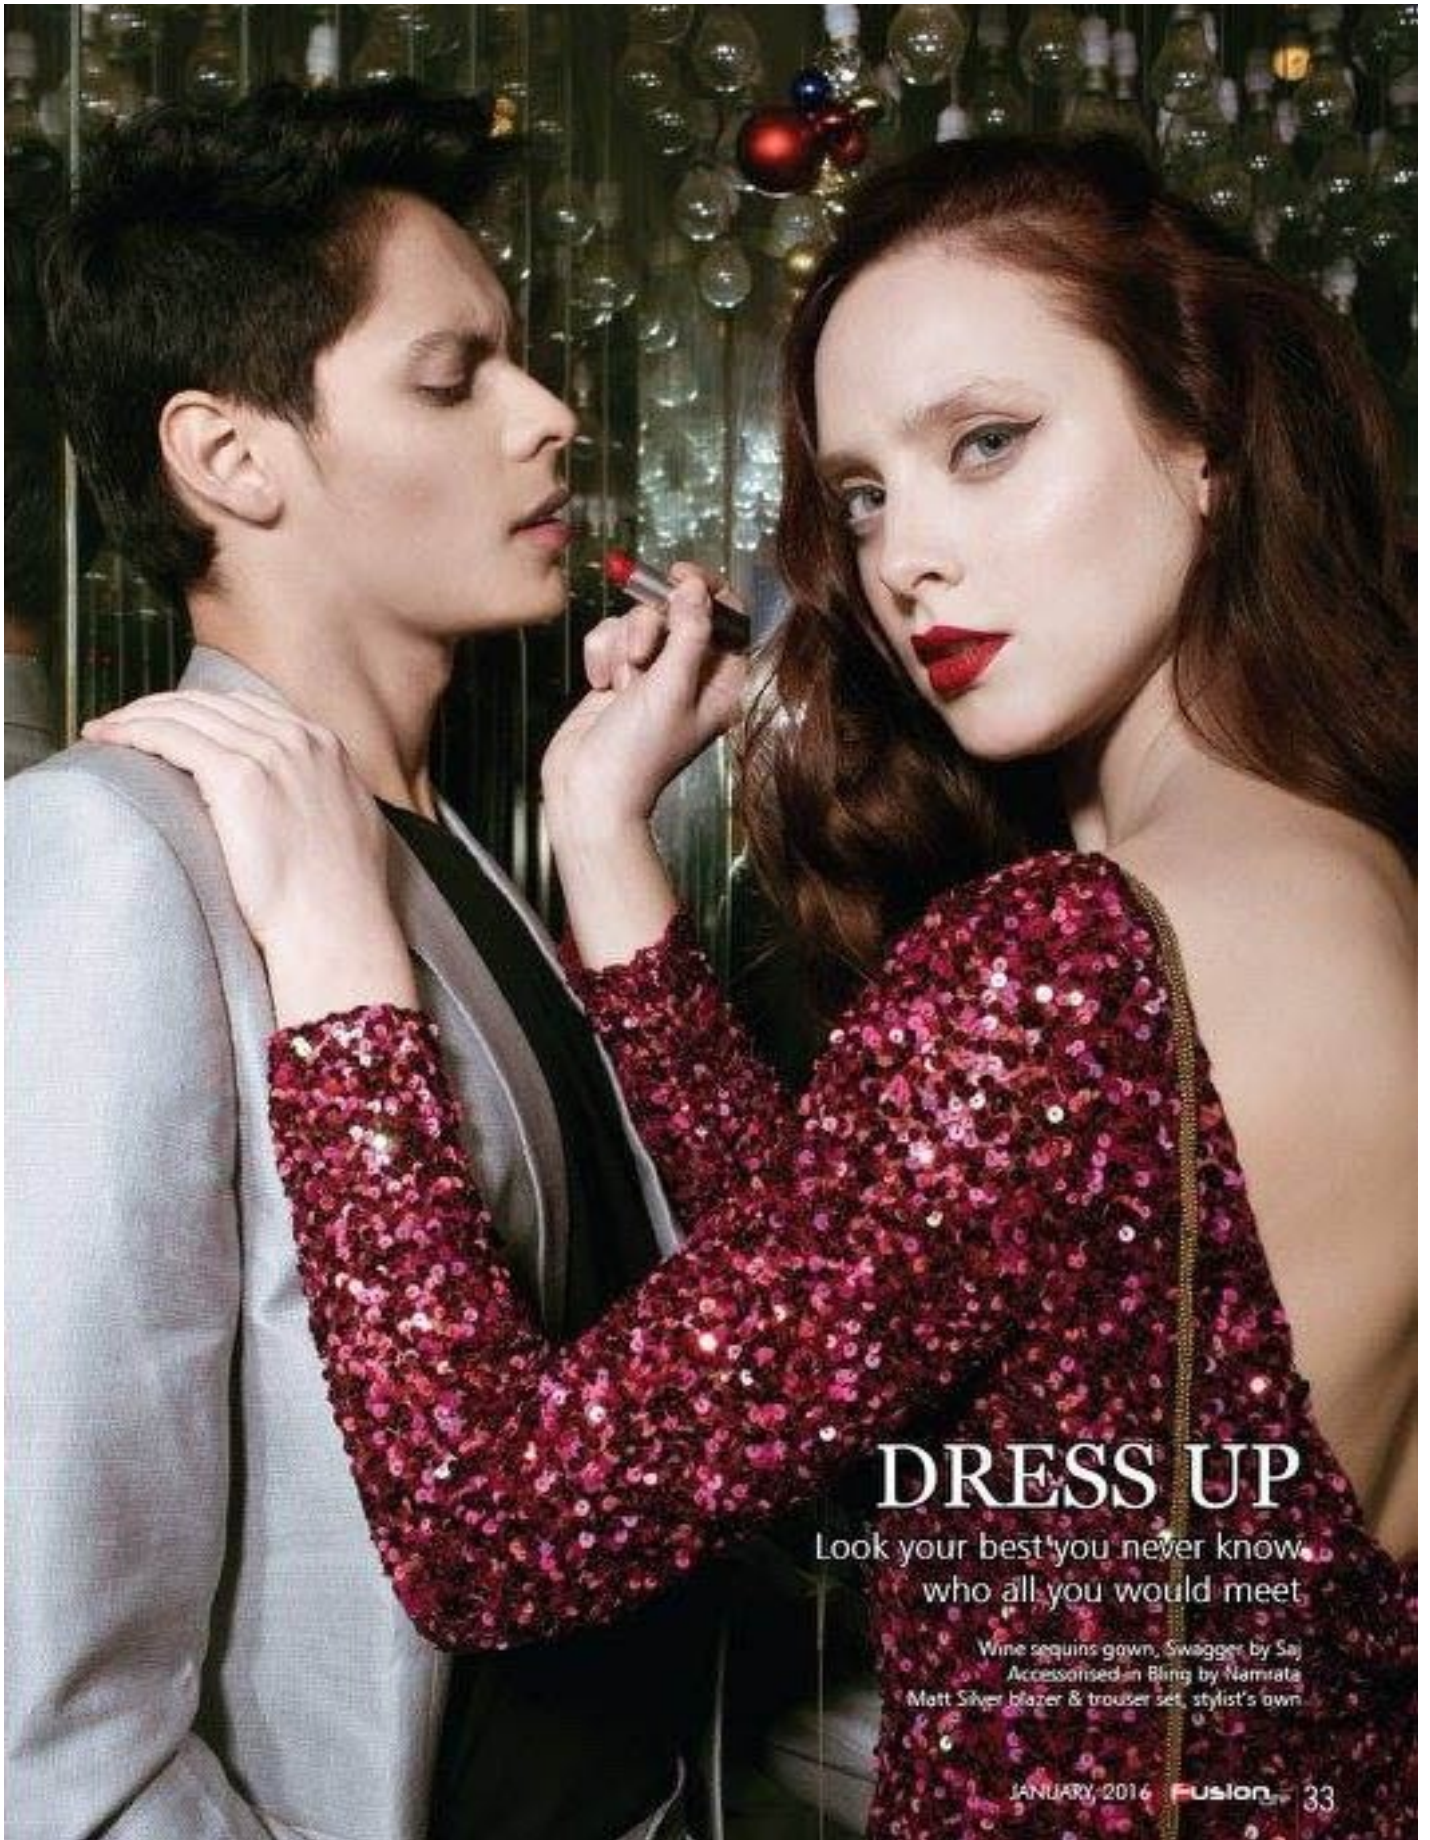

DAMAN

FELIPE CARVALHO

HEIGHT: 186 CHEST: 99 WAIST: 78 HAIR: BROWN EYES: BROWN SUIT: 48R SHOES: 43