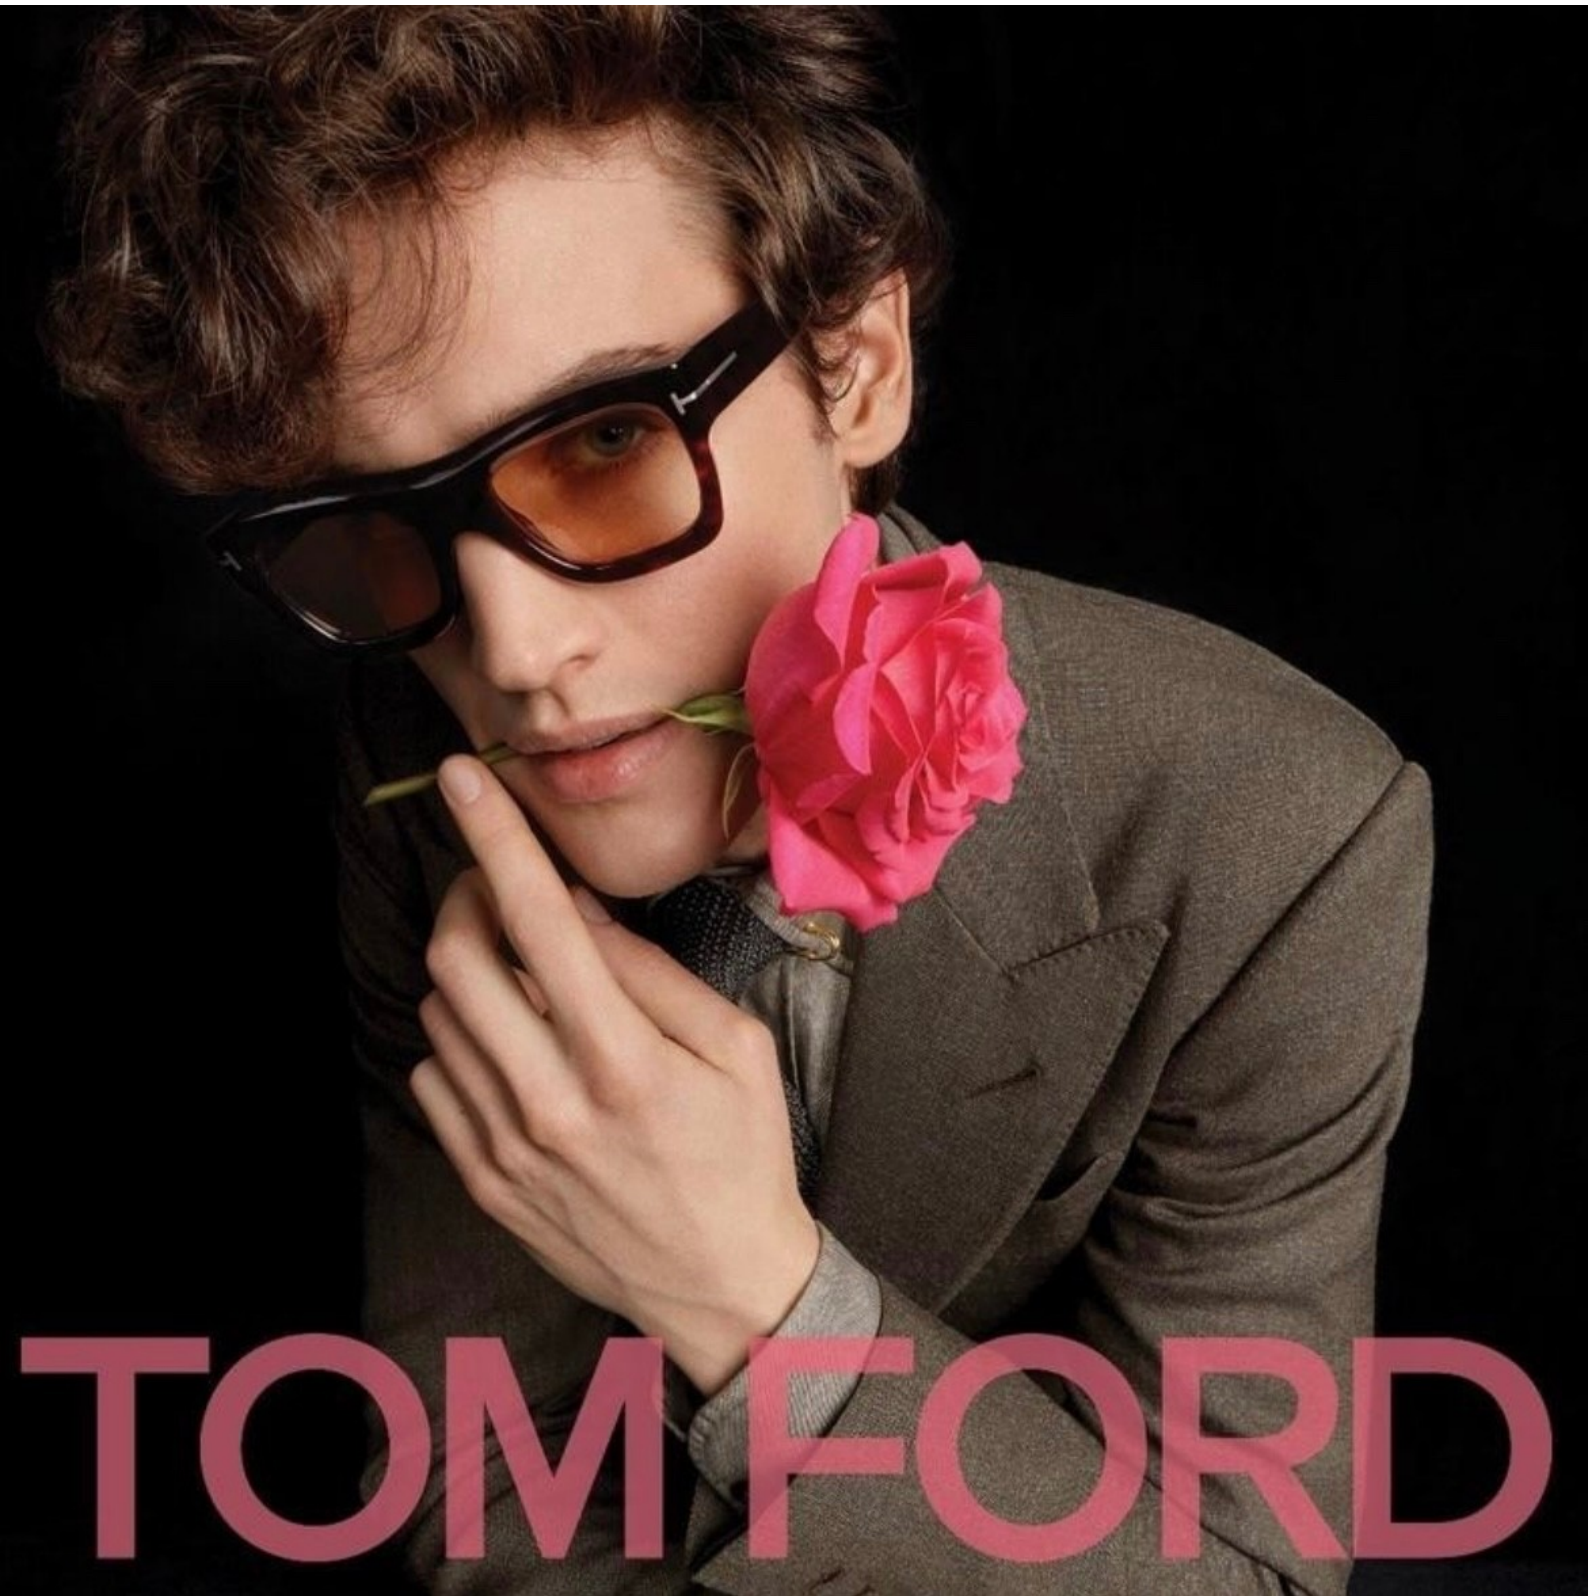

DAMAN

FEDERICO NOVELLO

HEIGHT: 190 CHEST: 99 WAIST: 83 HAIR: BROWN EYES: BLUE-GREEN SUIT: 48 SHOES: 45