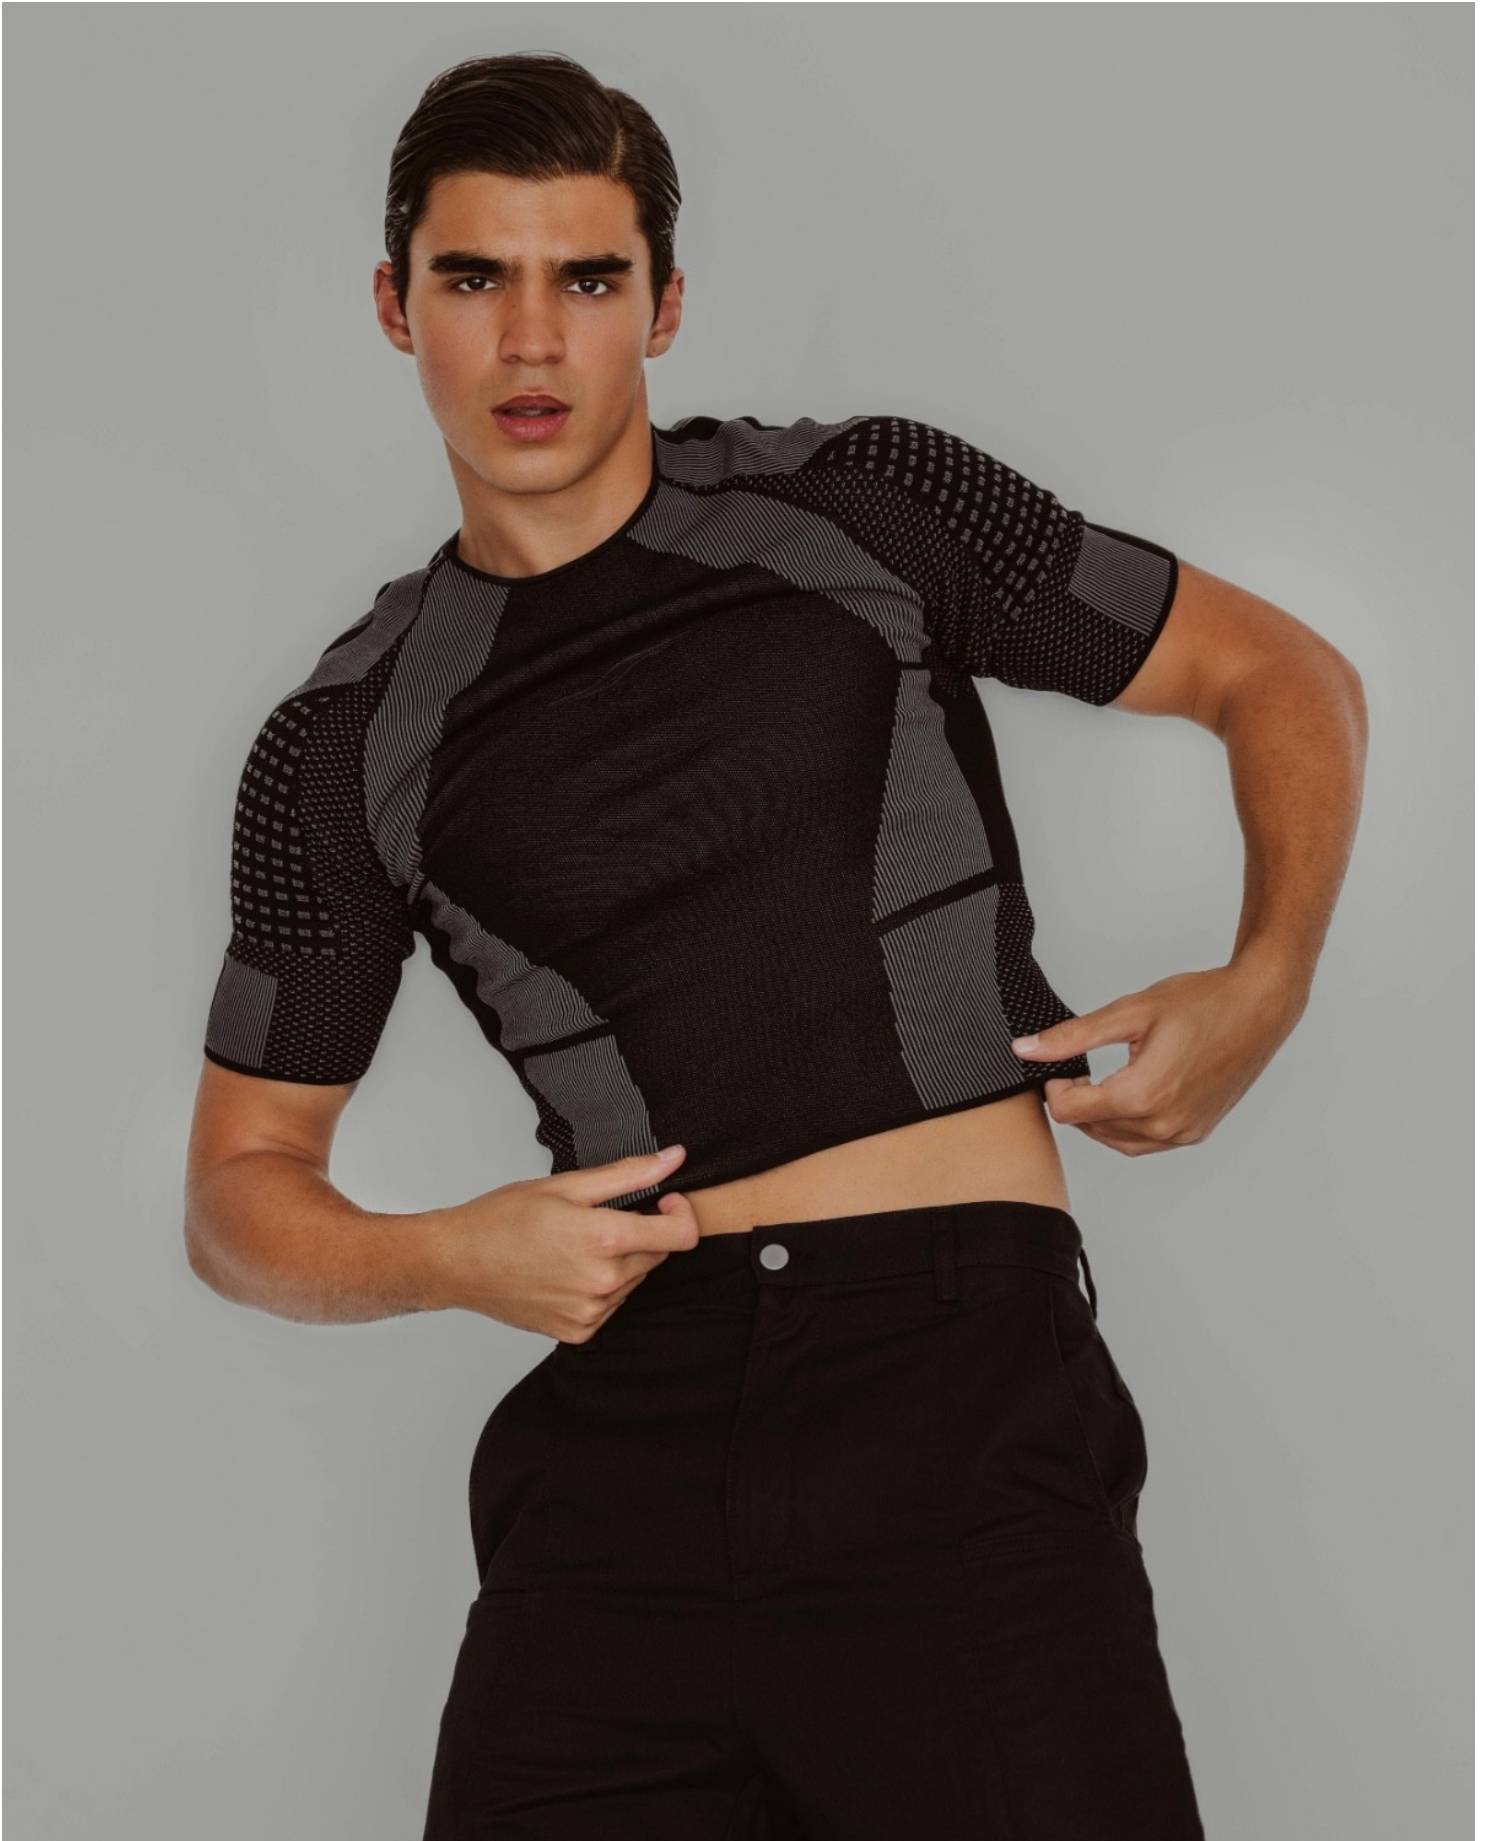

DAMAN

ENZO LANÇONE

HEIGHT: 189 CHEST: 98 WAIST: 78 HAIR: BLACK EYES: BROWN SUIT: 48 SHOES: 45

DAMAN

ENZO LANÇONE

HEIGHT: 189 CHEST: 98 WAIST: 78 HAIR: BLACK EYES: BROWN SUIT: 48 SHOES: 45

DAMAN

ENZO LANÇONE

HEIGHT: 189 CHEST: 98 WAIST: 78 HAIR: BLACK EYES: BROWN SUIT: 48 SHOES: 45

DAMAN

ENZO LANÇONE

HEIGHT: 189 CHEST: 98 WAIST: 78 HAIR: BLACK EYES: BROWN SUIT: 48 SHOES: 45

DAMAN

ENZO LANÇONE

HEIGHT: 189 CHEST: 98 WAIST: 78 HAIR: BLACK EYES: BROWN SUIT: 48 SHOES: 45