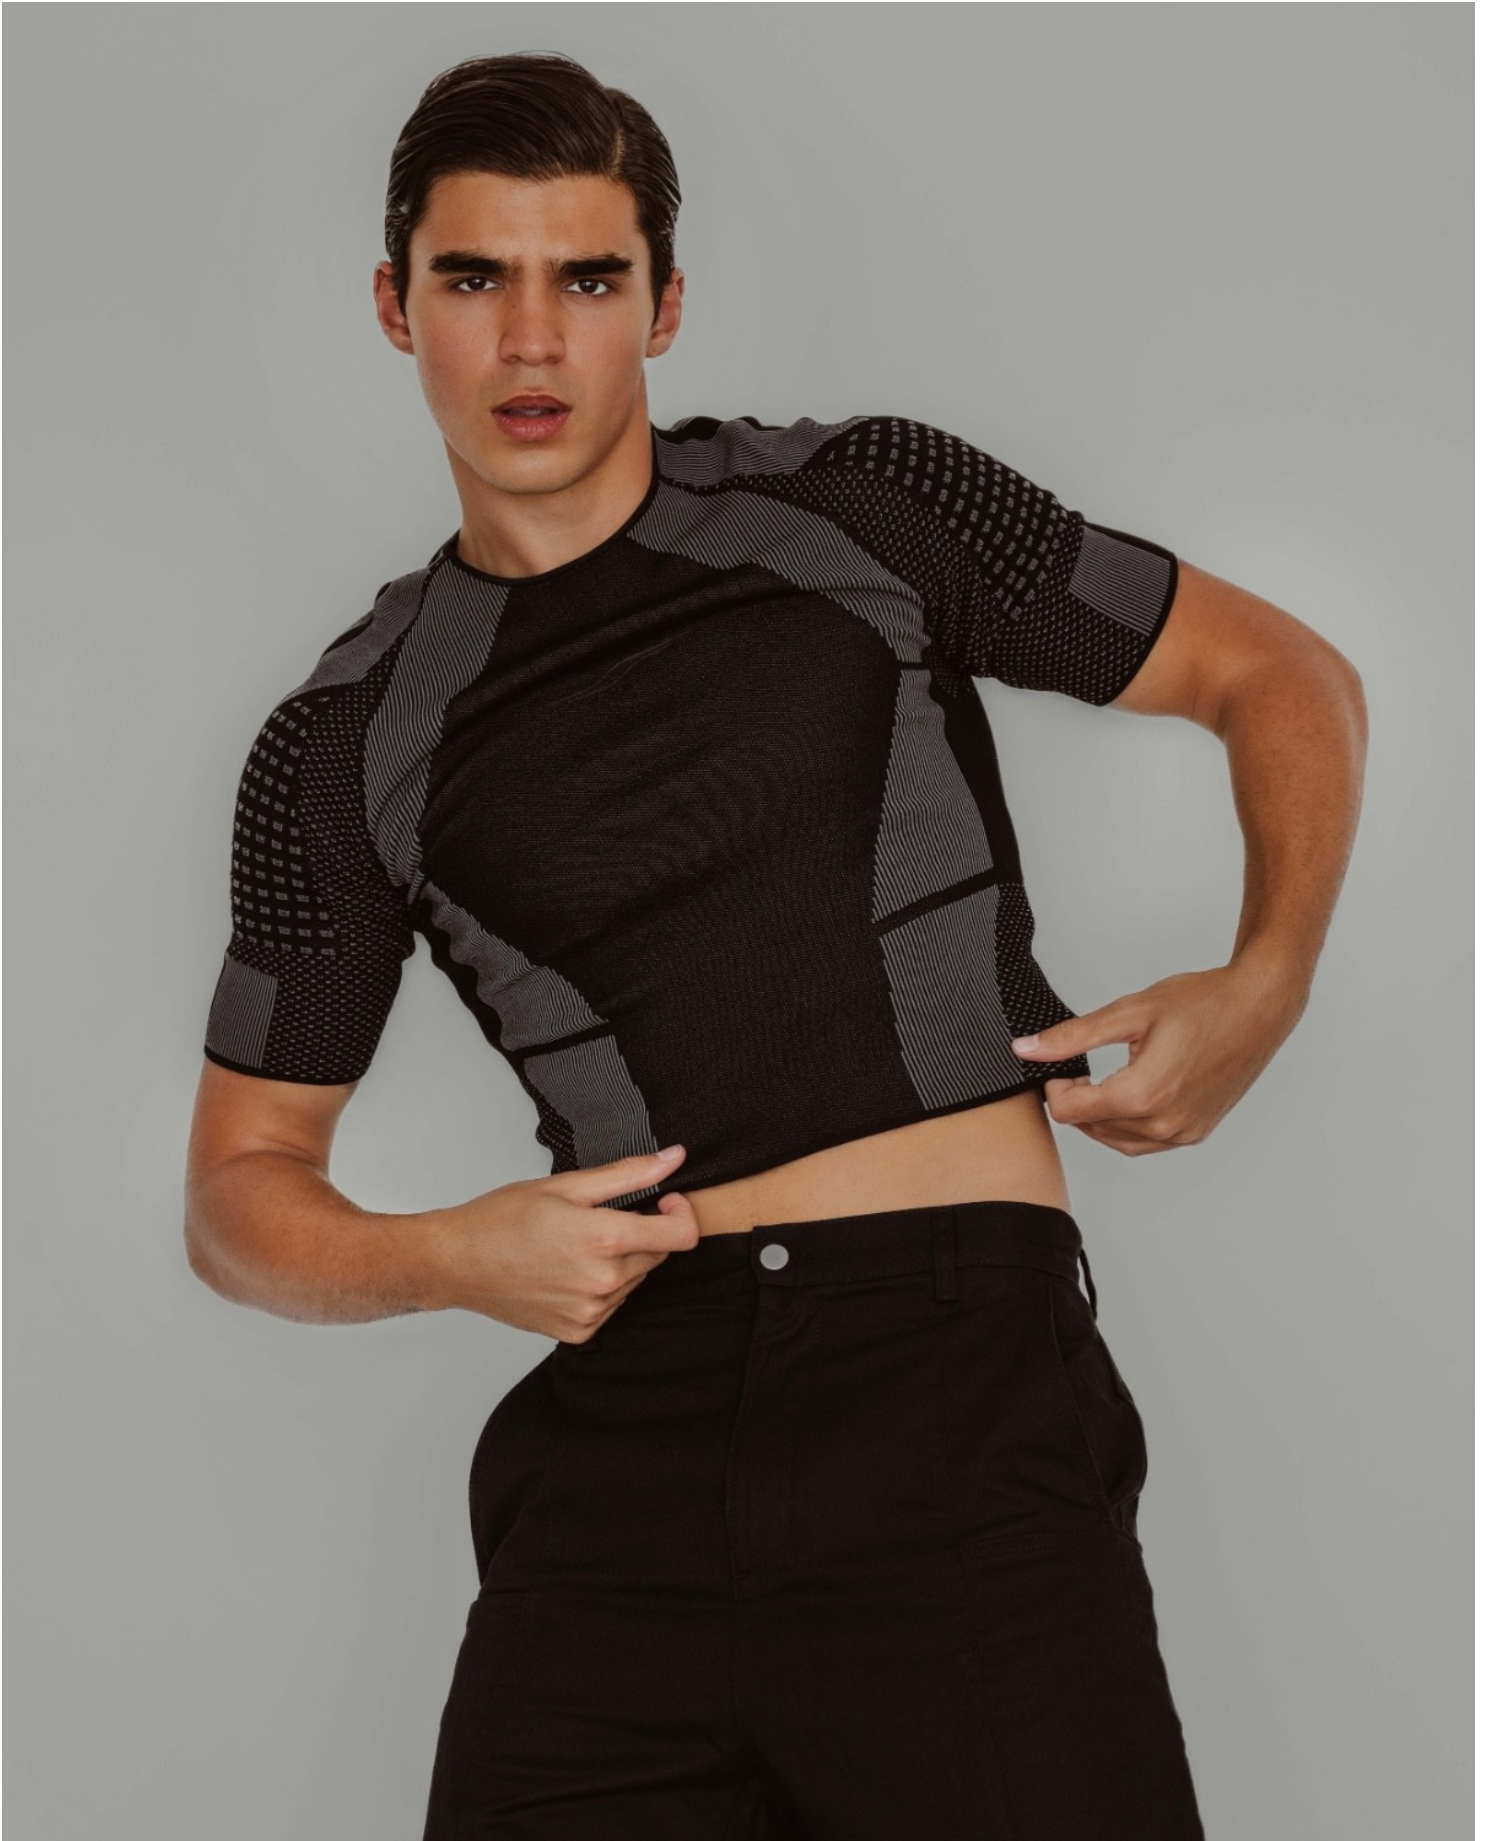

DAMAN

ENZO LANÇONE

HEIGHT: 189 CHEST: 98 WAIST: 78 HAIR: BLACK EYES: BROWN SUIT: 48 SHOES: 45

DAMAN

ENZO LANÇONE

HEIGHT: 189 CHEST: 98 WAIST: 78 HAIR: BLACK EYES: BROWN SUIT: 48 SHOES: 45

DAMAN

ENZO LANÇONE

HEIGHT: 189 CHEST: 98 WAIST: 78 HAIR: BLACK EYES: BROWN SUIT: 48 SHOES: 45

DAMAN

ENZO LANÇONE

HEIGHT: 189 CHEST: 98 WAIST: 78 HAIR: BLACK EYES: BROWN SUIT: 48 SHOES: 45

DAMAN

ENZO LANÇONE

HEIGHT: 189 CHEST: 98 WAIST: 78 HAIR: BLACK EYES: BROWN SUIT: 48 SHOES: 45