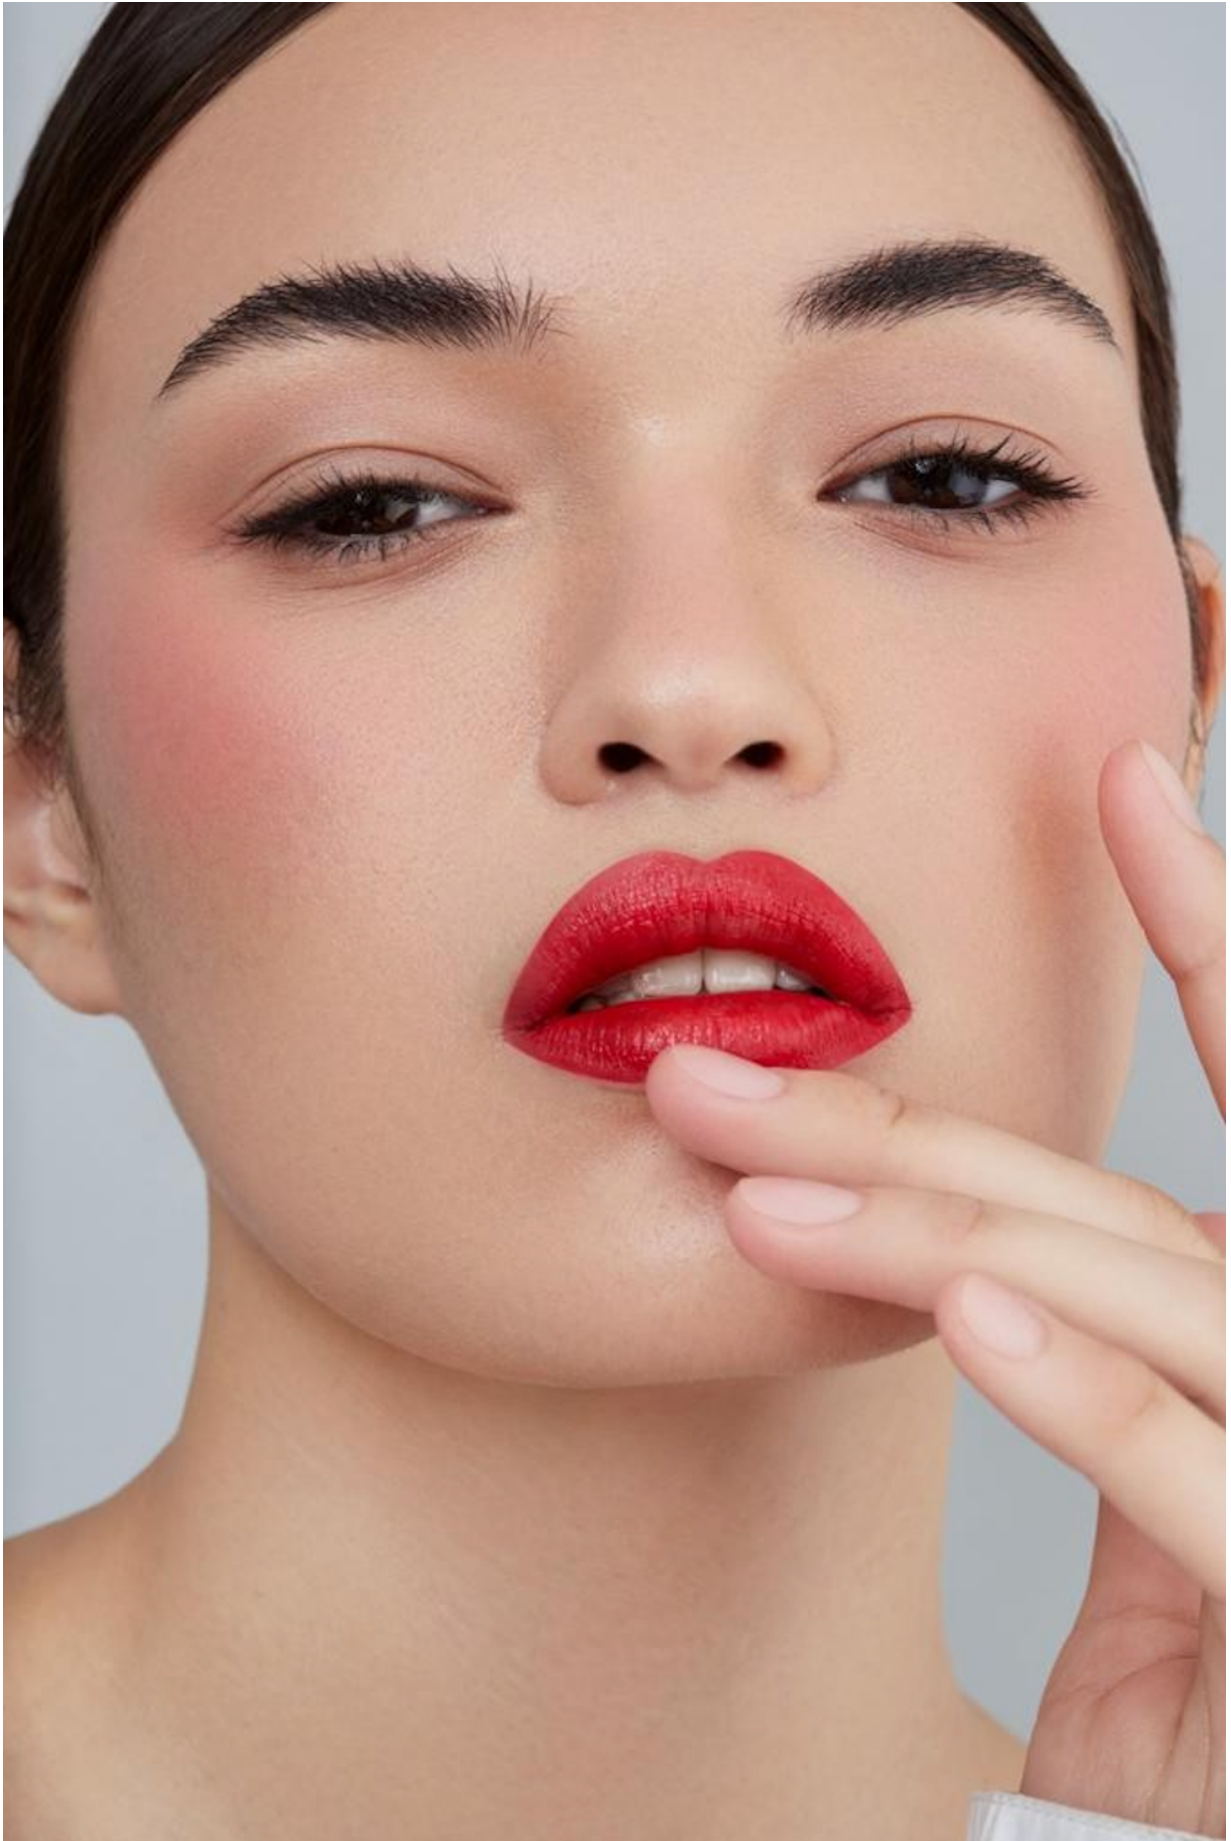

DAMAN

EMMY G

HEIGHT: 178 CHEST: 85 WAIST: 64 HAIR: D.BROWN EYES: BROWN SUIT: SHOES: 41

DAMAN

EMMY G

HEIGHT: 178 CHEST: 85 WAIST: 64 HAIR: D.BROWN EYES: BROWN SUIT: SHOES: 41

DAMAN

EMMY G

HEIGHT: 178 CHEST: 85 WAIST: 64 HAIR: D.BROWN EYES: BROWN SUIT: SHOES: 41

DAMAN

EMMY G

HEIGHT: 178 CHEST: 85 WAIST: 64 HAIR: D.BROWN EYES: BROWN SUIT: SHOES: 41

DAMAN

EMMY G

HEIGHT: 178 CHEST: 85 WAIST: 64 HAIR: D.BROWN EYES: BROWN SUIT: SHOES: 41