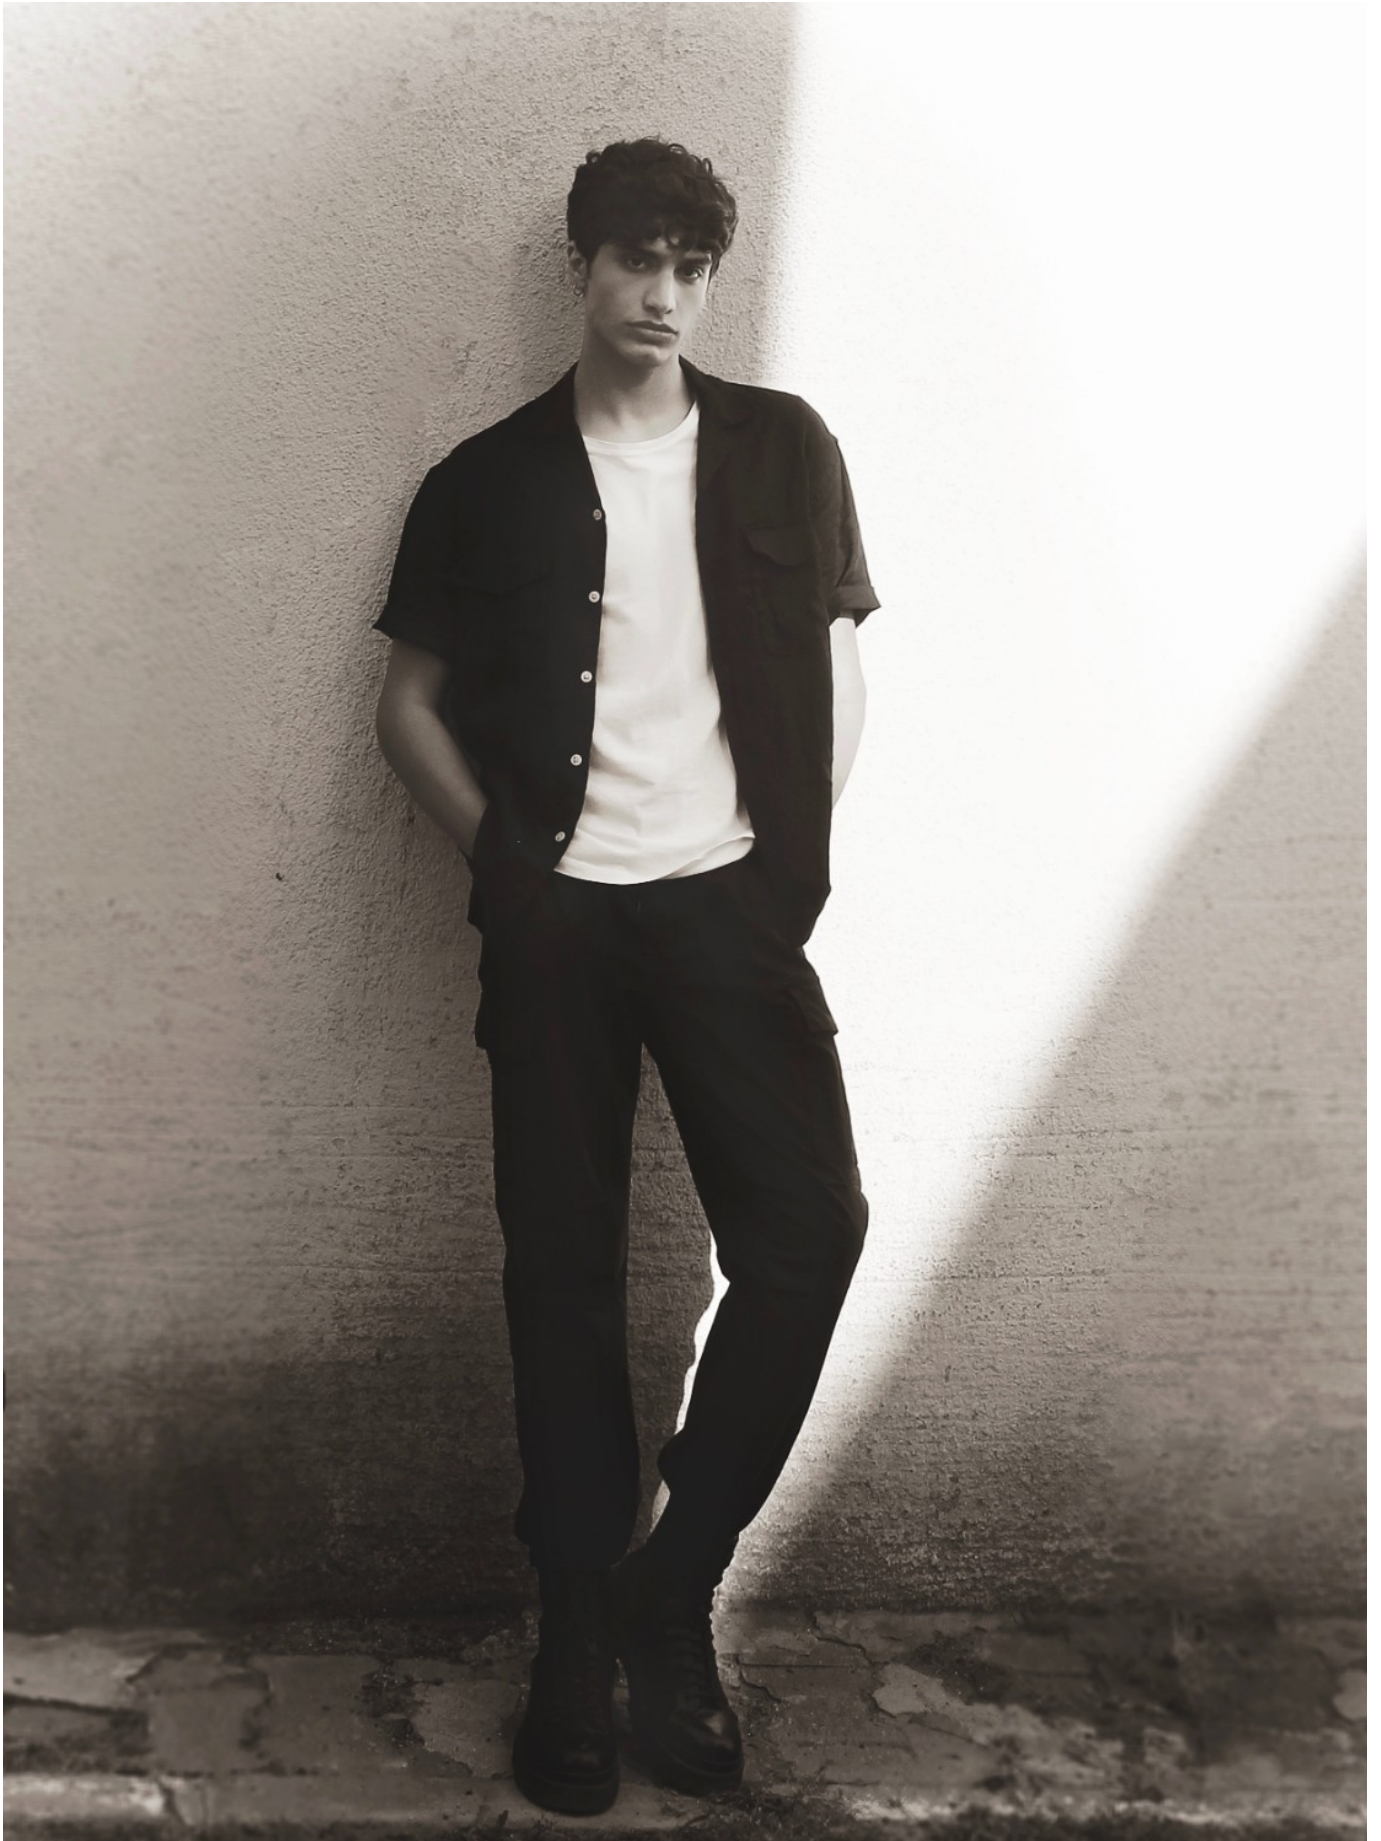

DAMAN

EMIR A

HEIGHT: 185 CHEST: 92 WAIST: 76 HAIR: D.BROWN EYES: D.BROWN SUIT: 48 SHOES: 43

DAMAN

EMIR N' EGE!!

EMIR A

HEIGHT: 185 CHEST: 92 WAIST: 76 HAIR: D.BROWN EYES: D.BROWN SUIT: 48 SHOES: 43

DAMAN

EMIR A

HEIGHT: 185 CHEST: 92 WAIST: 76 HAIR: D.BROWN EYES: D.BROWN SUIT: 48 SHOES: 43

DAMAN

UNITEDGENERATION | SPRING 2024

EMIR A

HEIGHT: 185 CHEST: 92 WAIST: 76 HAIR: D.BROWN EYES: D.BROWN SUIT: 48 SHOES: 43

DAMAN

EMIR A

HEIGHT: 185 CHEST: 92 WAIST: 76 HAIR: D.BROWN EYES: D.BROWN SUIT: 48 SHOES: 43