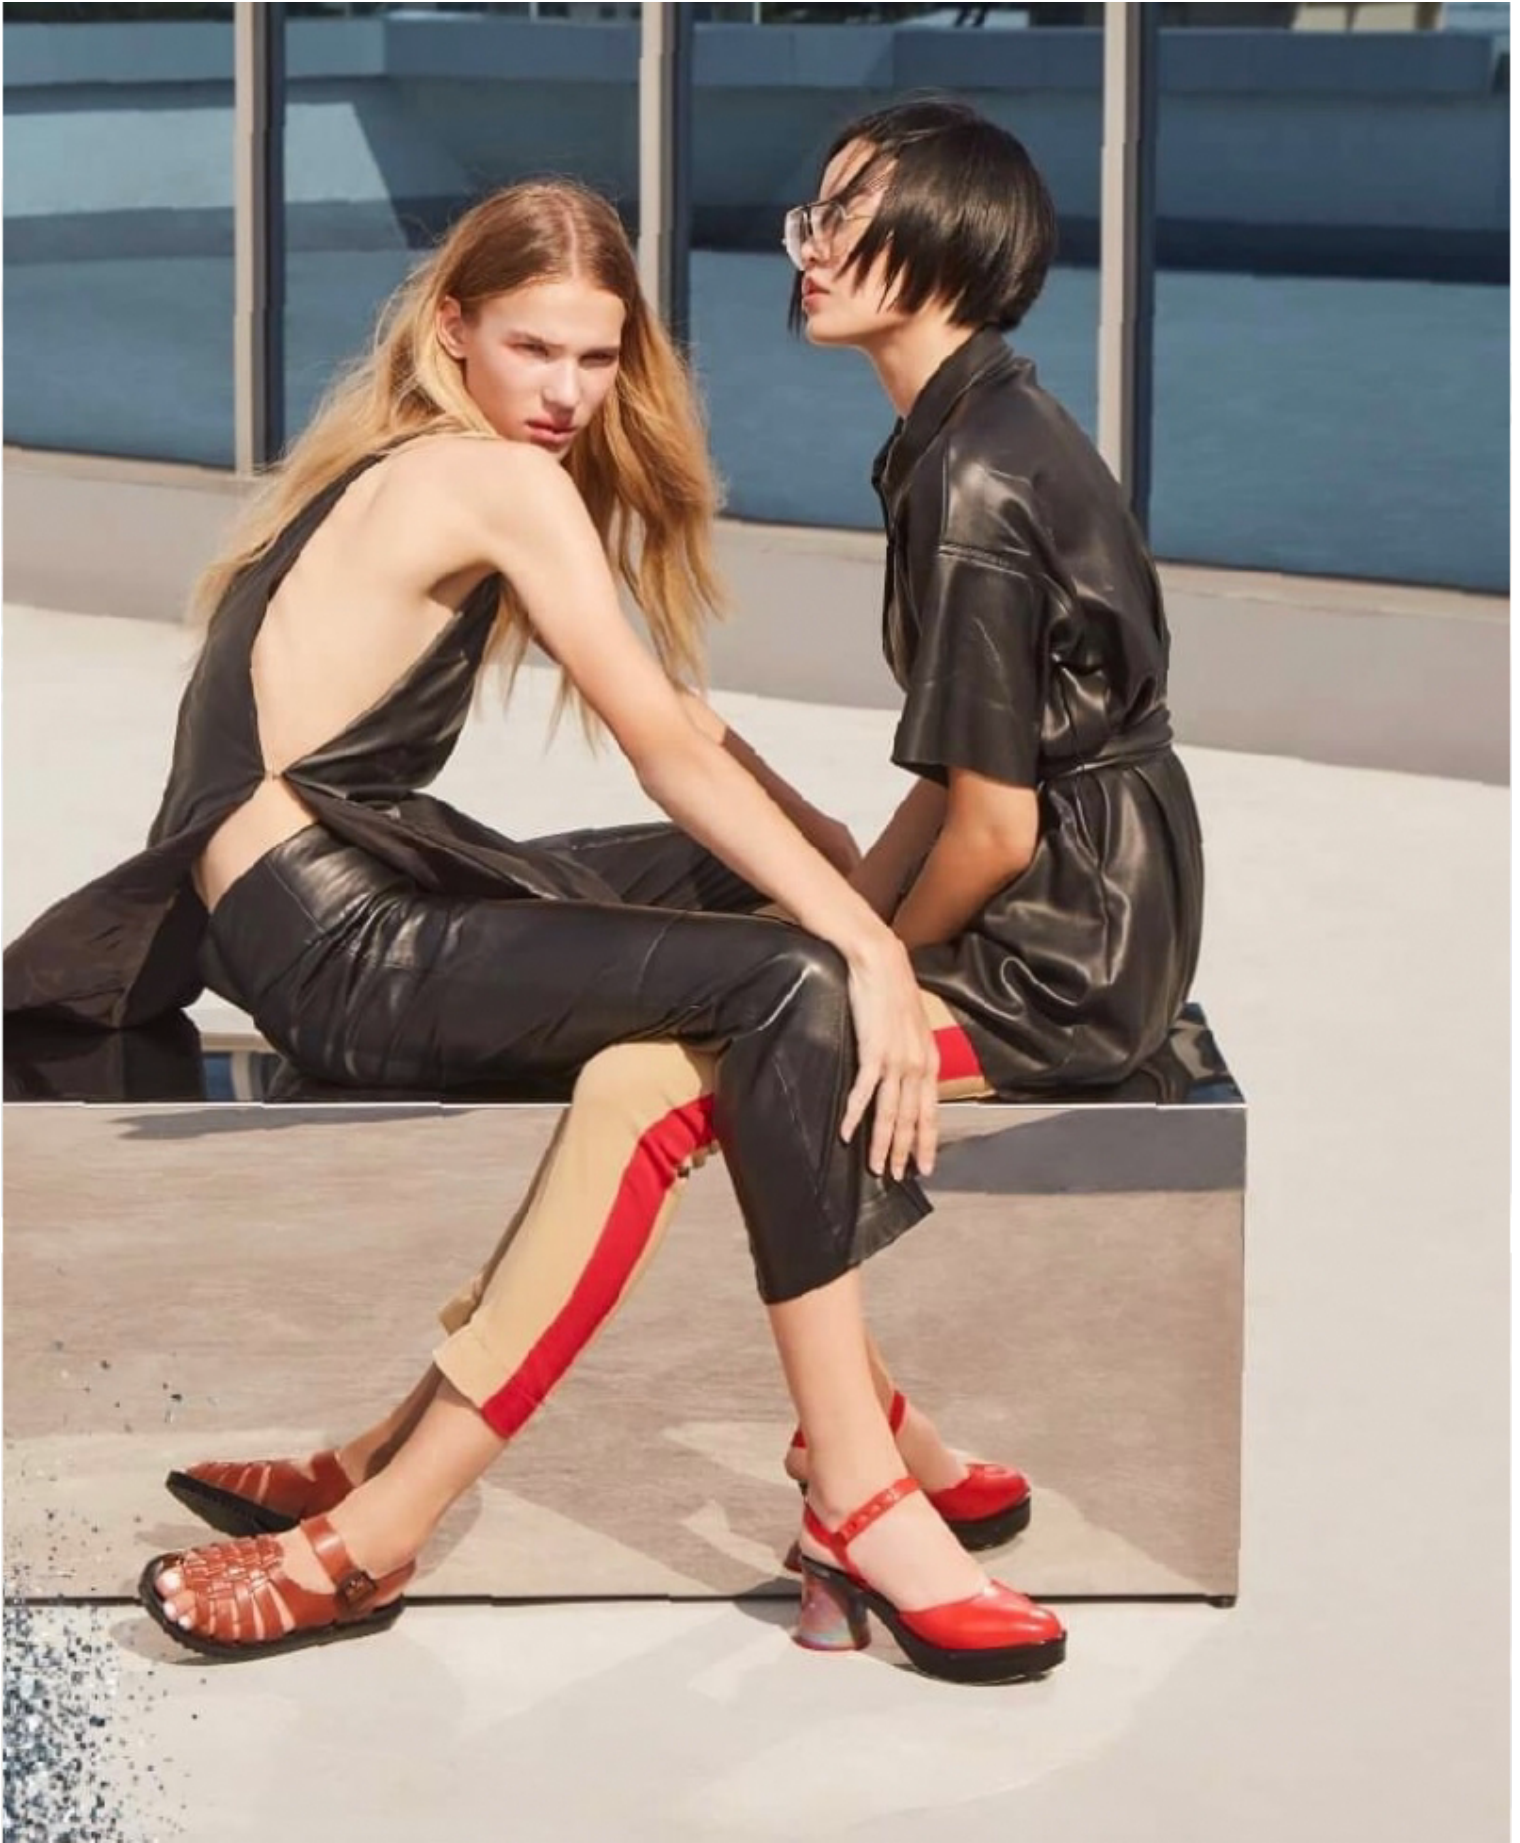

DAMAN

ELZA

HEIGHT: 180 CHEST: 83 WAIST: 60 HAIR: BLOND EYES: BLUE SUIT: SHOES: 40

DAMAN

ELZA

HEIGHT: 180 CHEST: 83 WAIST: 60 HAIR: BLOND EYES: BLUE SUIT: SHOES: 40

DAMAN

ELZA