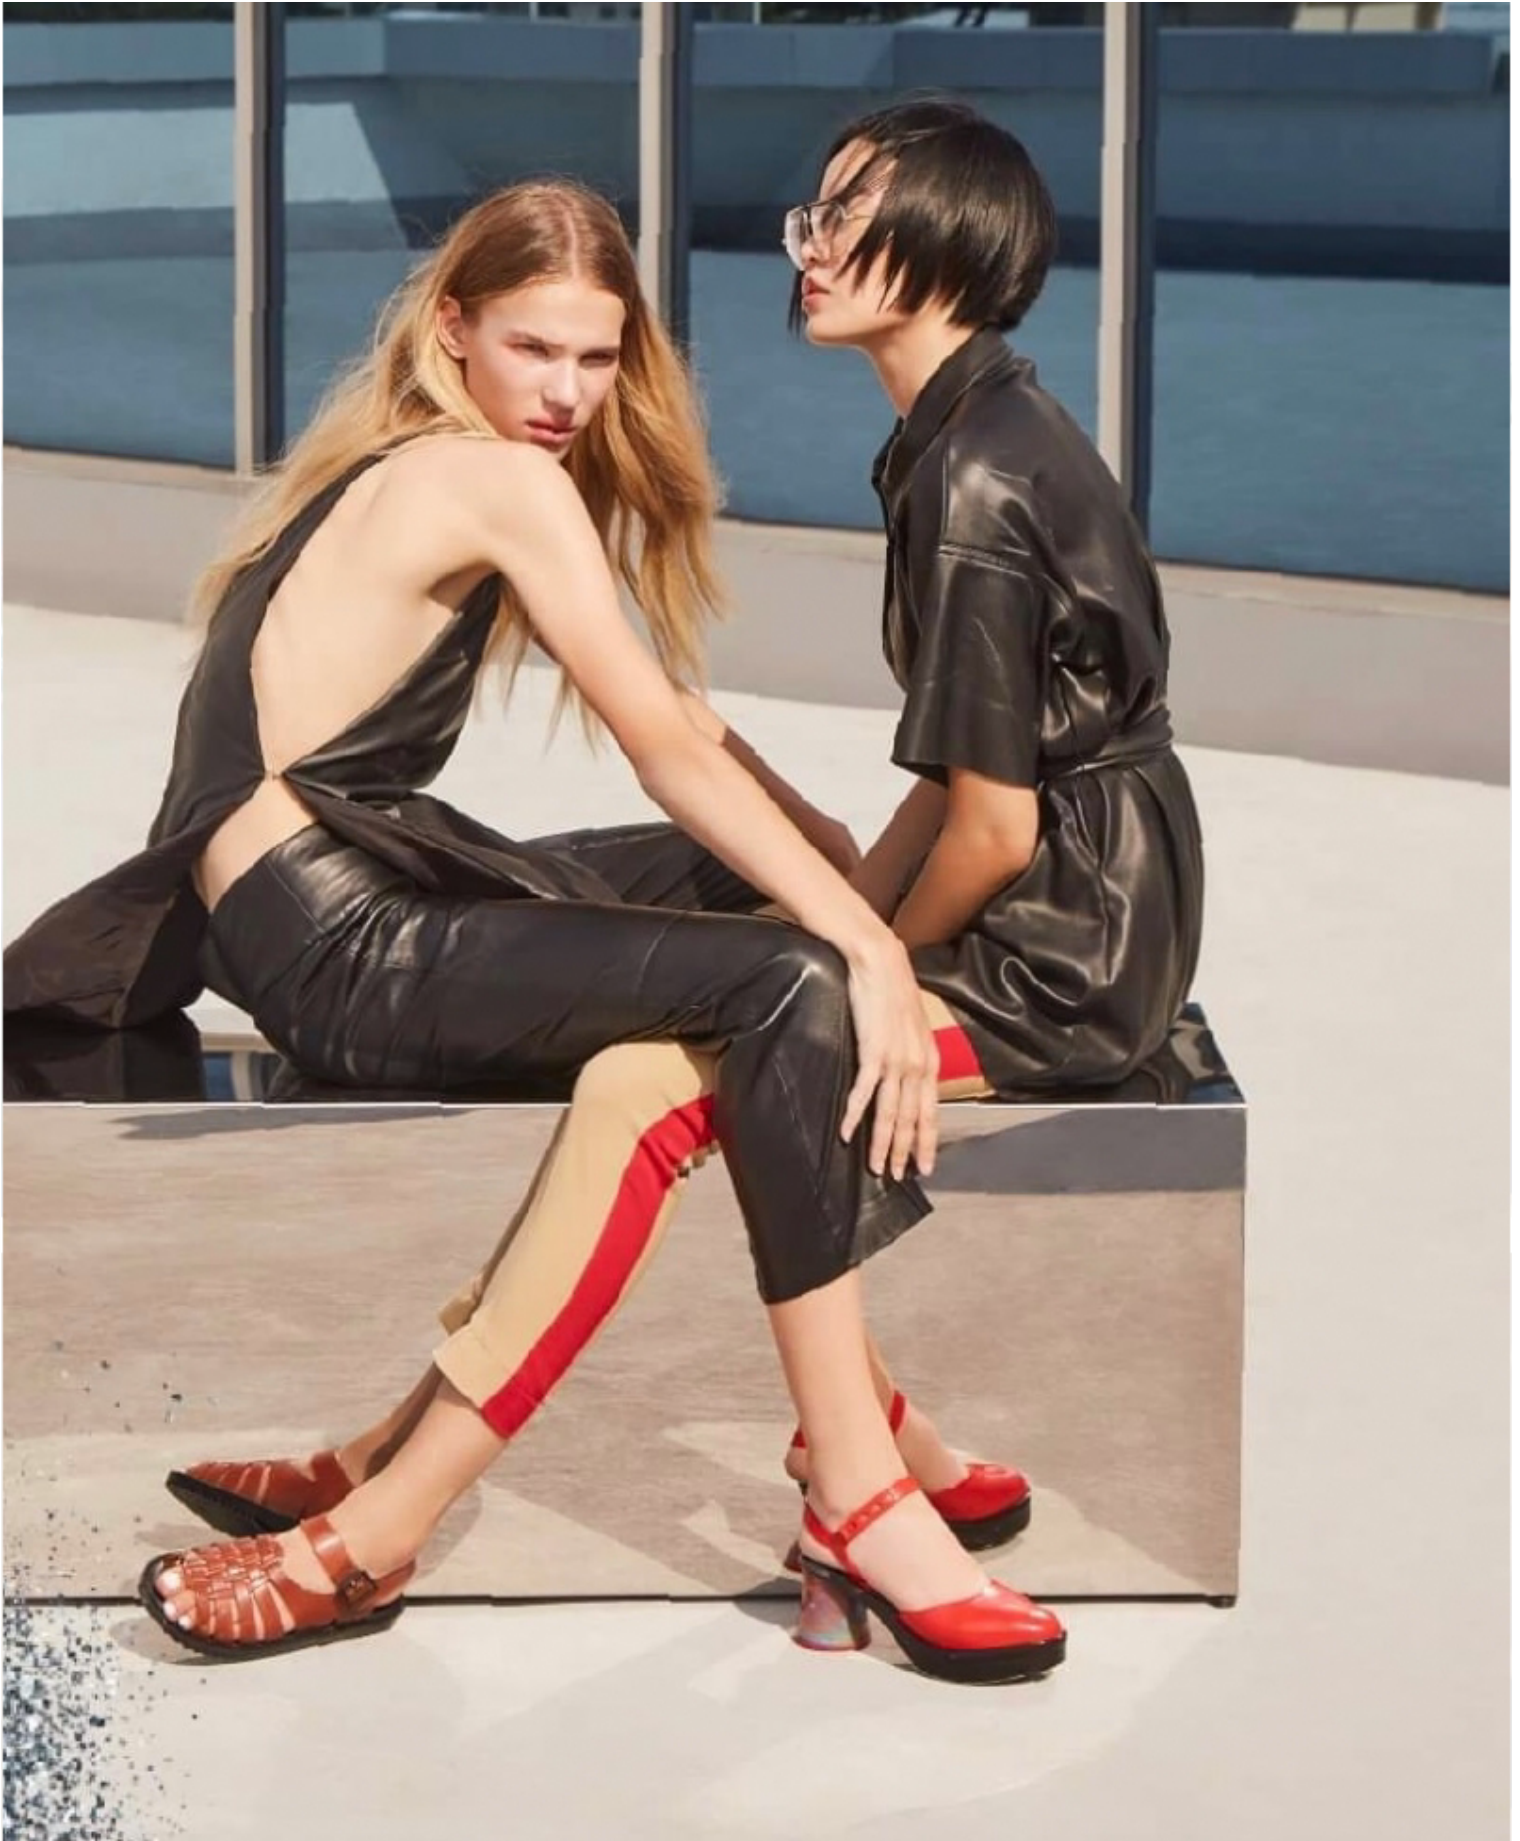

DAMAN

ELZA

HEIGHT: 180 CHEST: 83 WAIST: 60 HAIR: BLOND EYES: BLUE SUIT: SHOES: 40

DAMAN

ELZA

HEIGHT: 180 CHEST: 83 WAIST: 60 HAIR: BLOND EYES: BLUE SUIT: SHOES: 40

DAMAN

ELZA