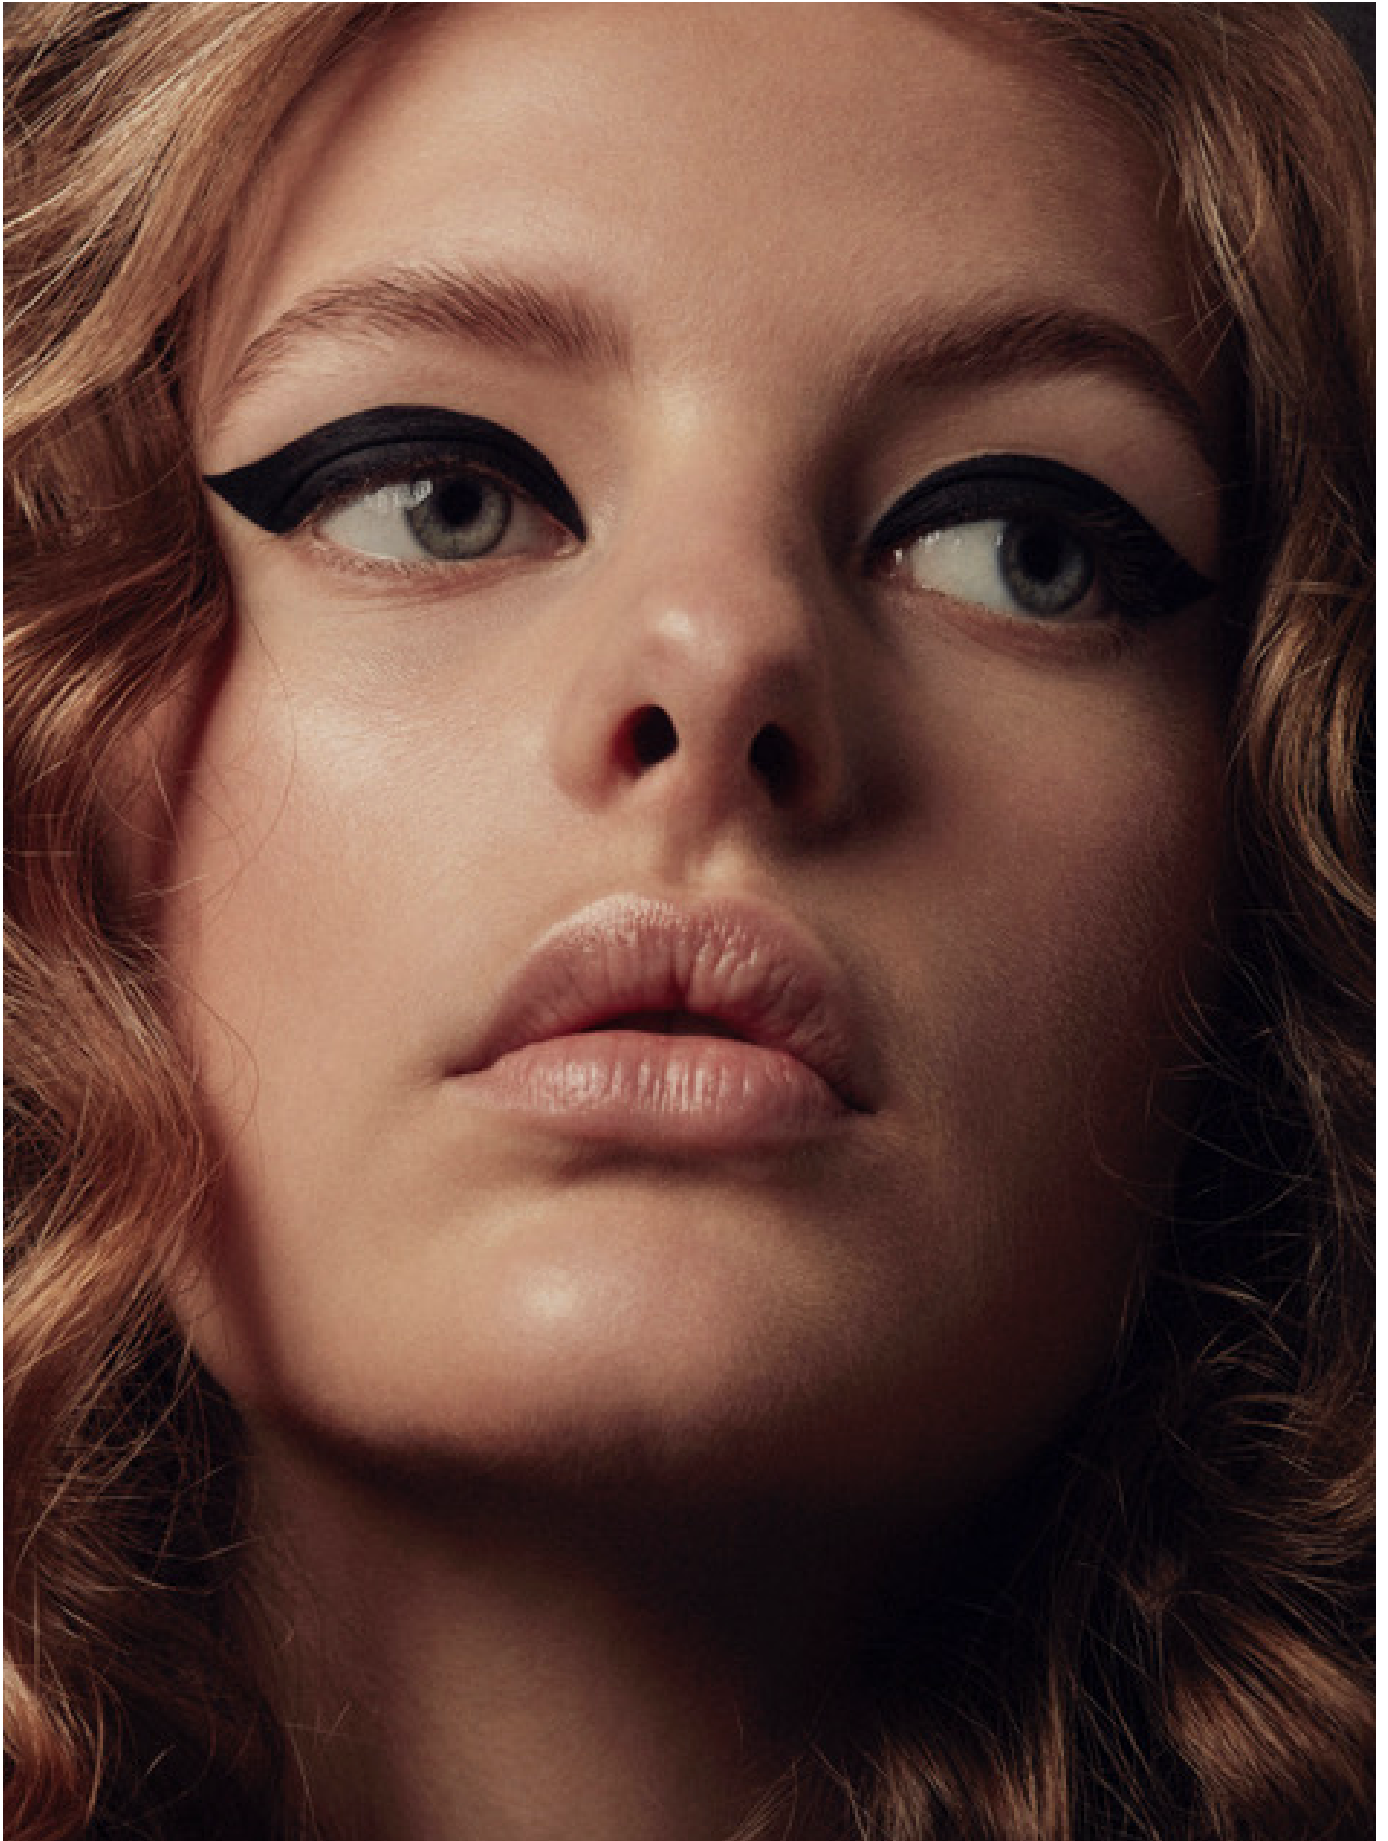

HEIGHT: 178 CHEST: 82 WAIST: 62 HAIR: BLOND EYES: BLUE SUIT: SHOES: 39

DAMAN

ELISIA

HEIGHT: 178 CHEST: 82 WAIST: 62 HAIR: BLOND EYES: BLUE SUIT: SHOES: 39

DAMAN

ELISIA

HEIGHT: 178 CHEST: 82 WAIST: 62 HAIR: BLOND EYES: BLUE SUIT: SHOES: 39