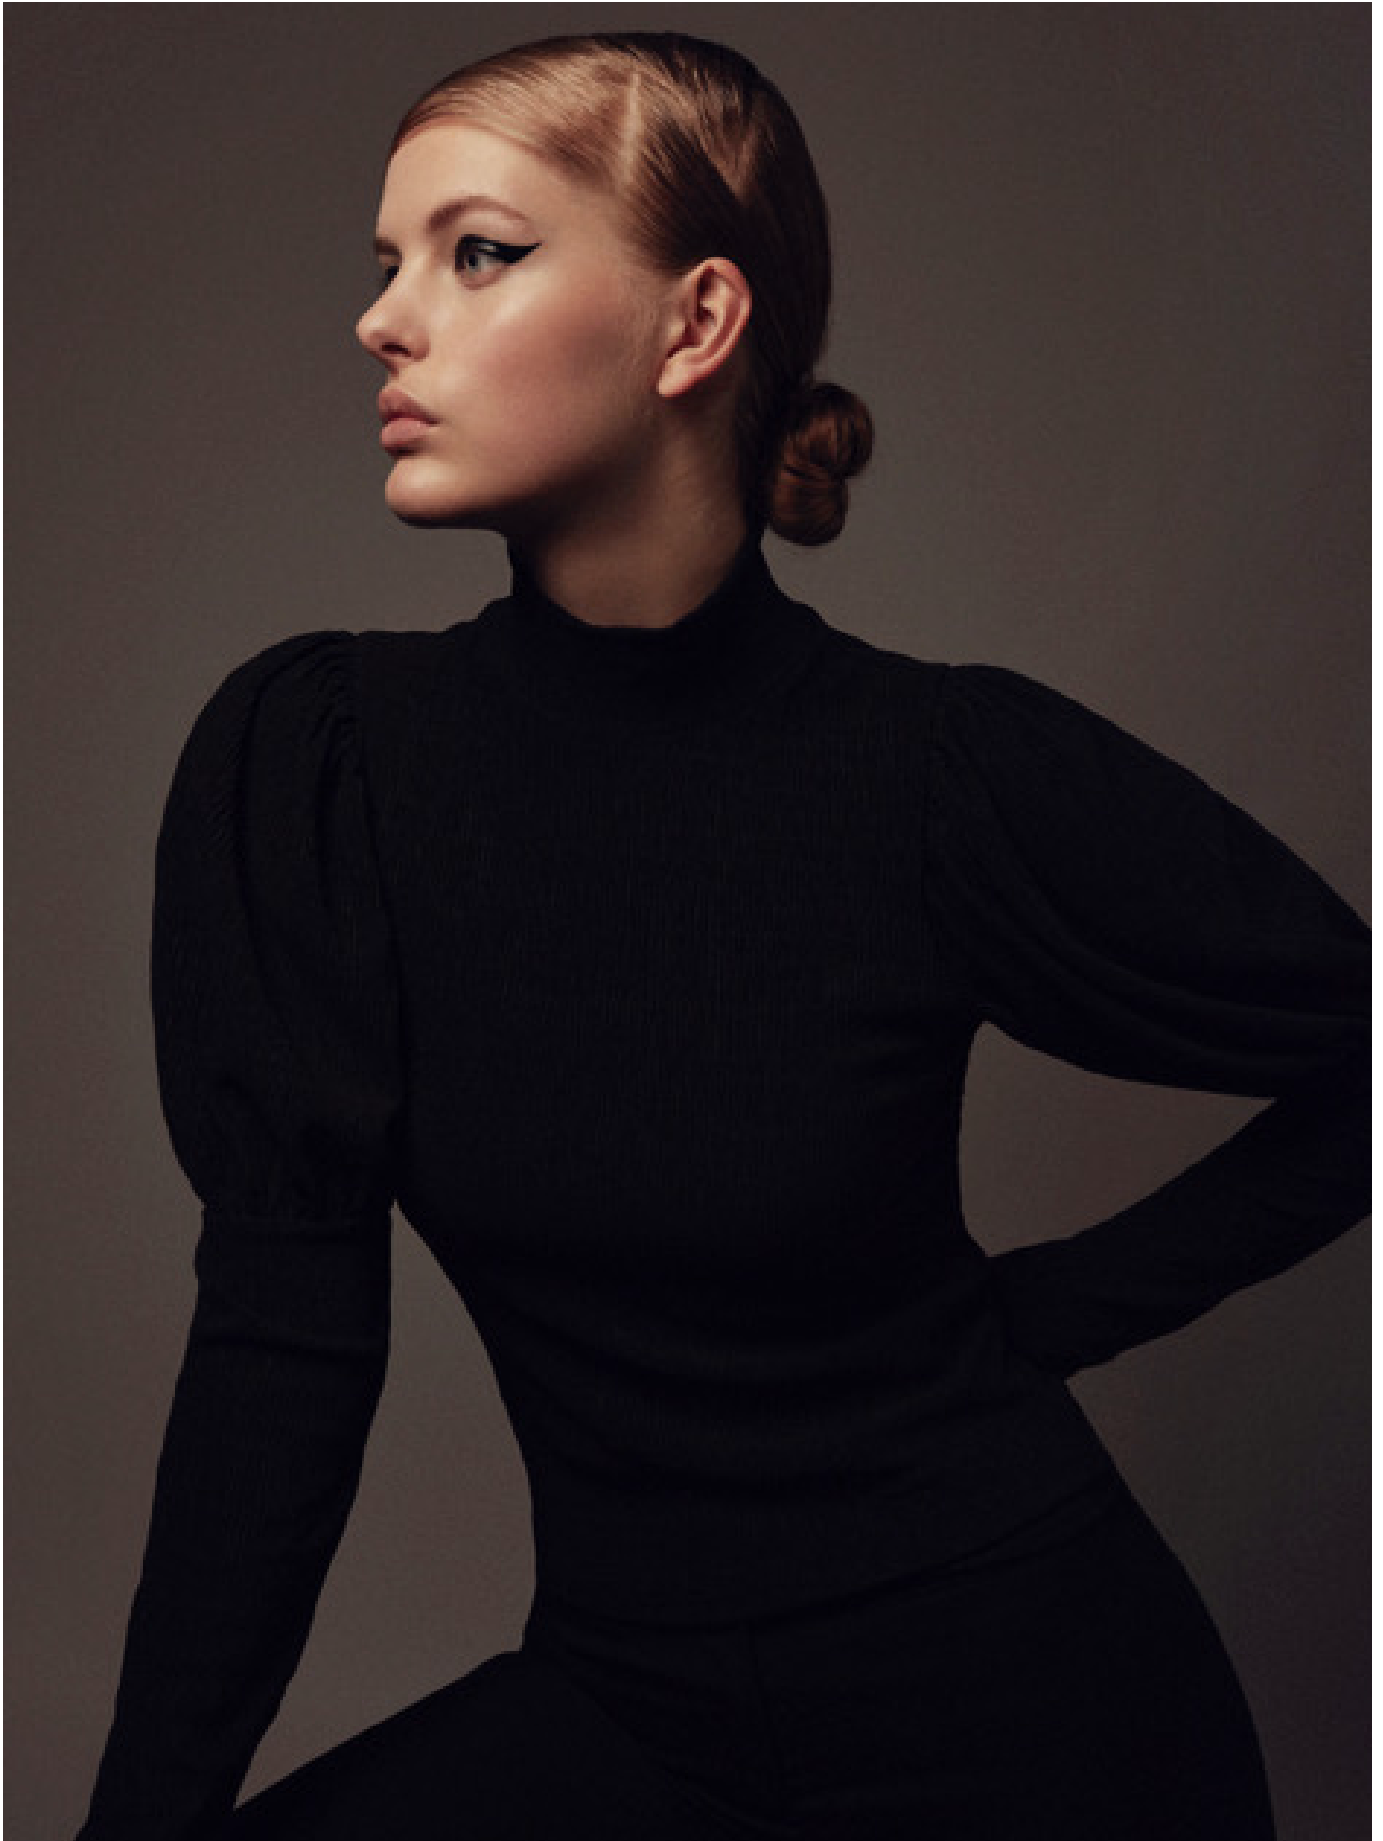

DAMAN

ELISIA

HEIGHT: 178 CHEST: 82 WAIST: 62 HAIR: BLOND EYES: BLUE SUIT: SHOES: 39