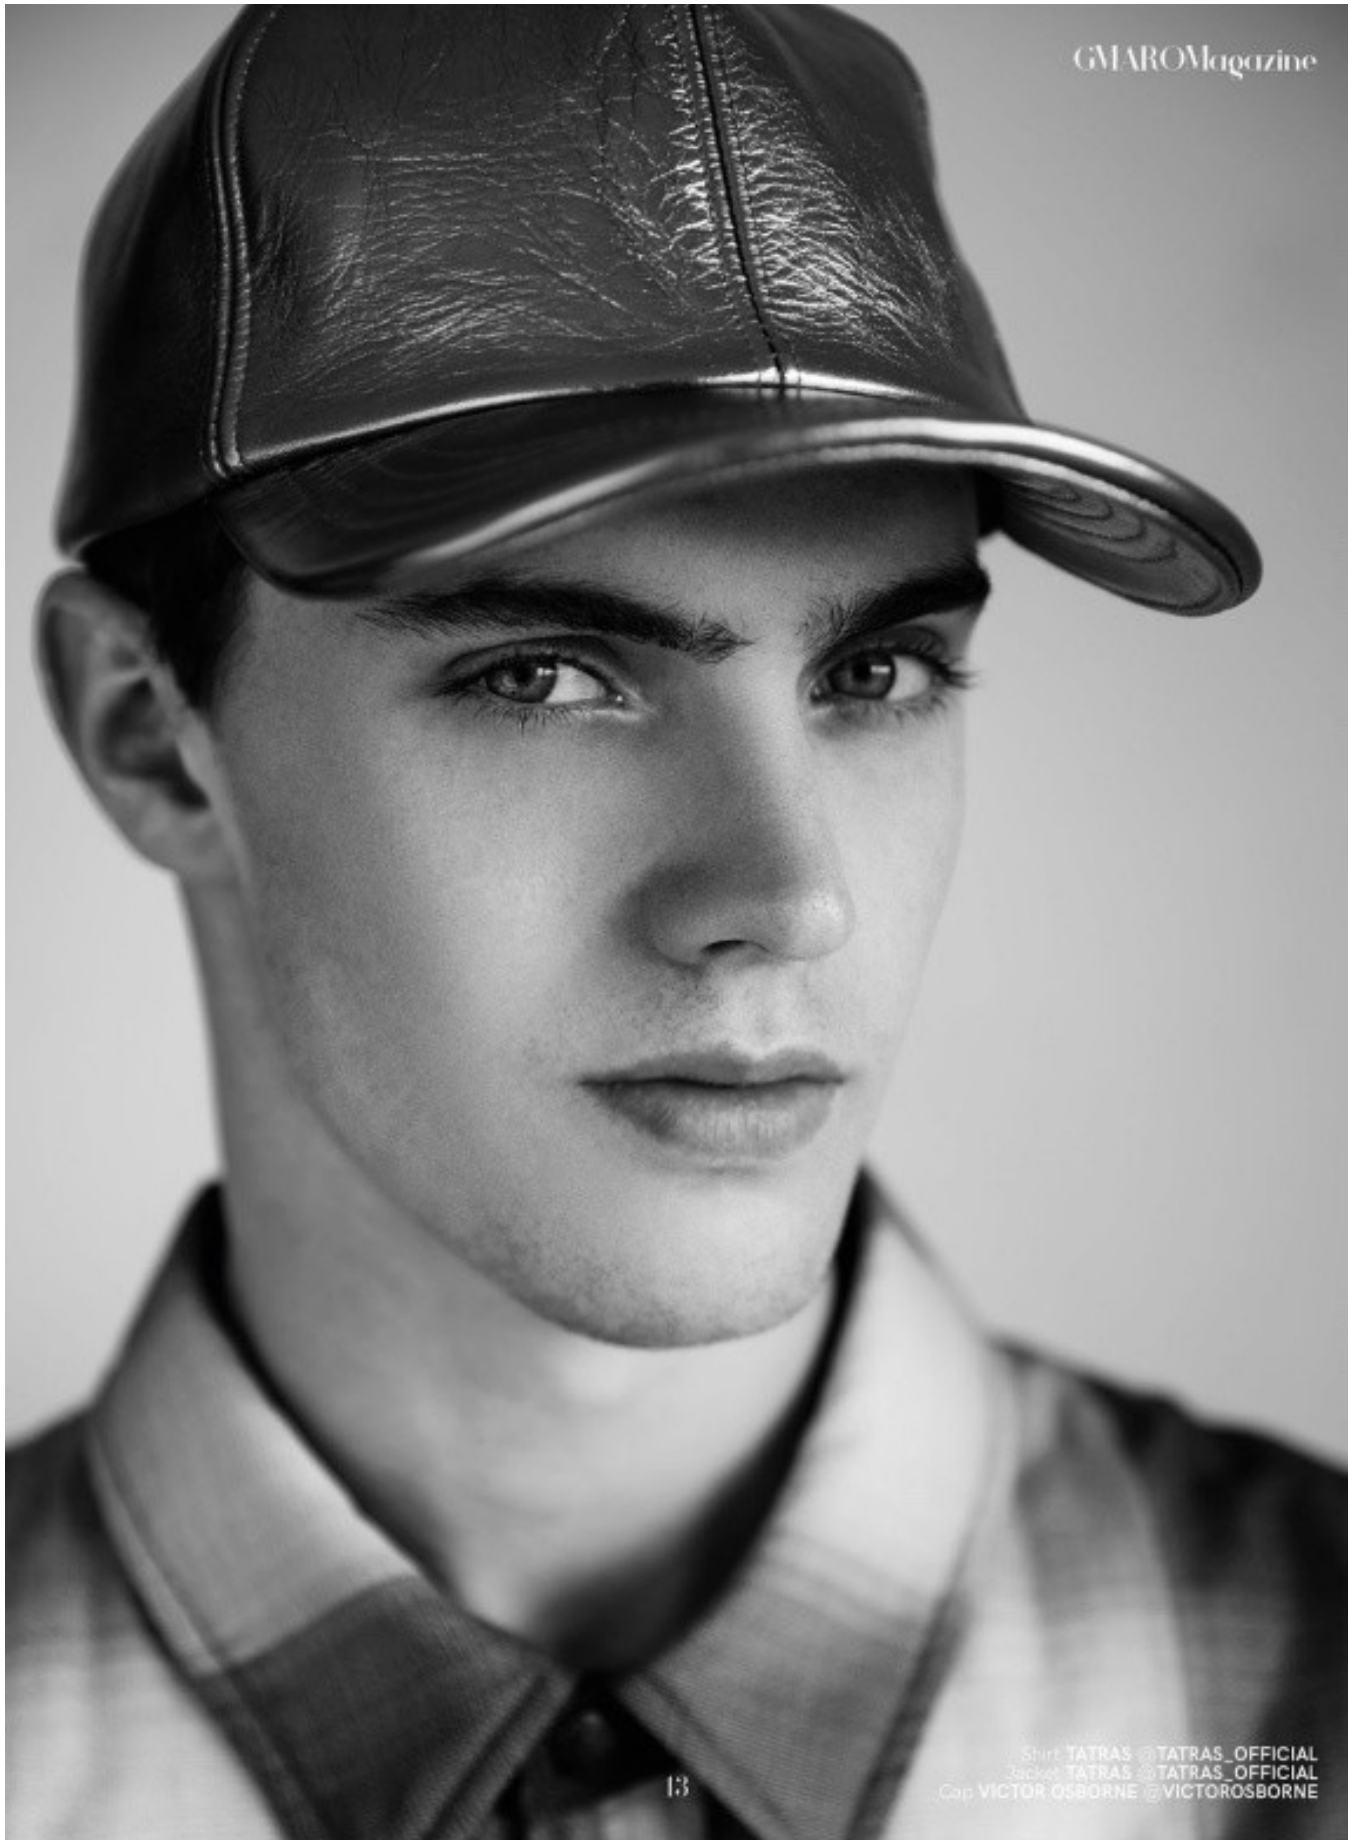

DAMAN

EDWARD BAYER

HEIGHT: 185 CHEST: 92 WAIST: 77 HAIR: BROWN EYES: BLUE SUIT: SHOES: 43

DAMAN

Coat KYLE'LYK @KLELYK_NEWYORK
Jeans @SCHAEFFERSGARMENTHOTEL
Belt APOLINAR @APOLINAR1948

GMAROMagazine

WINTER LOOK

DAMAN

EDWARD BAYER

HEIGHT: 185 CHEST: 92 WAIST: 77 HAIR: BROWN EYES: BLUE SUIT: SHOES: 43

DAMAN

GVAROMagazine

Shirt TATRAS @TATRAS_OFFICIAL
Jacket TATRAS @TATRAS_OFFICIAL
Cap VICTOR OSBORNE @VICTOROSBORNE

13

EDWARD BAYER

HEIGHT: 185 CHEST: 92 WAIST: 77 HAIR: BROWN EYES: BLUE SUIT: SHOES: 43

DAMAN

GMAROMAGAZINE

www.gmaromagazine.com
NOVEMBER 2019

MAN

CITIFIED

ANNA GARBOWSKA