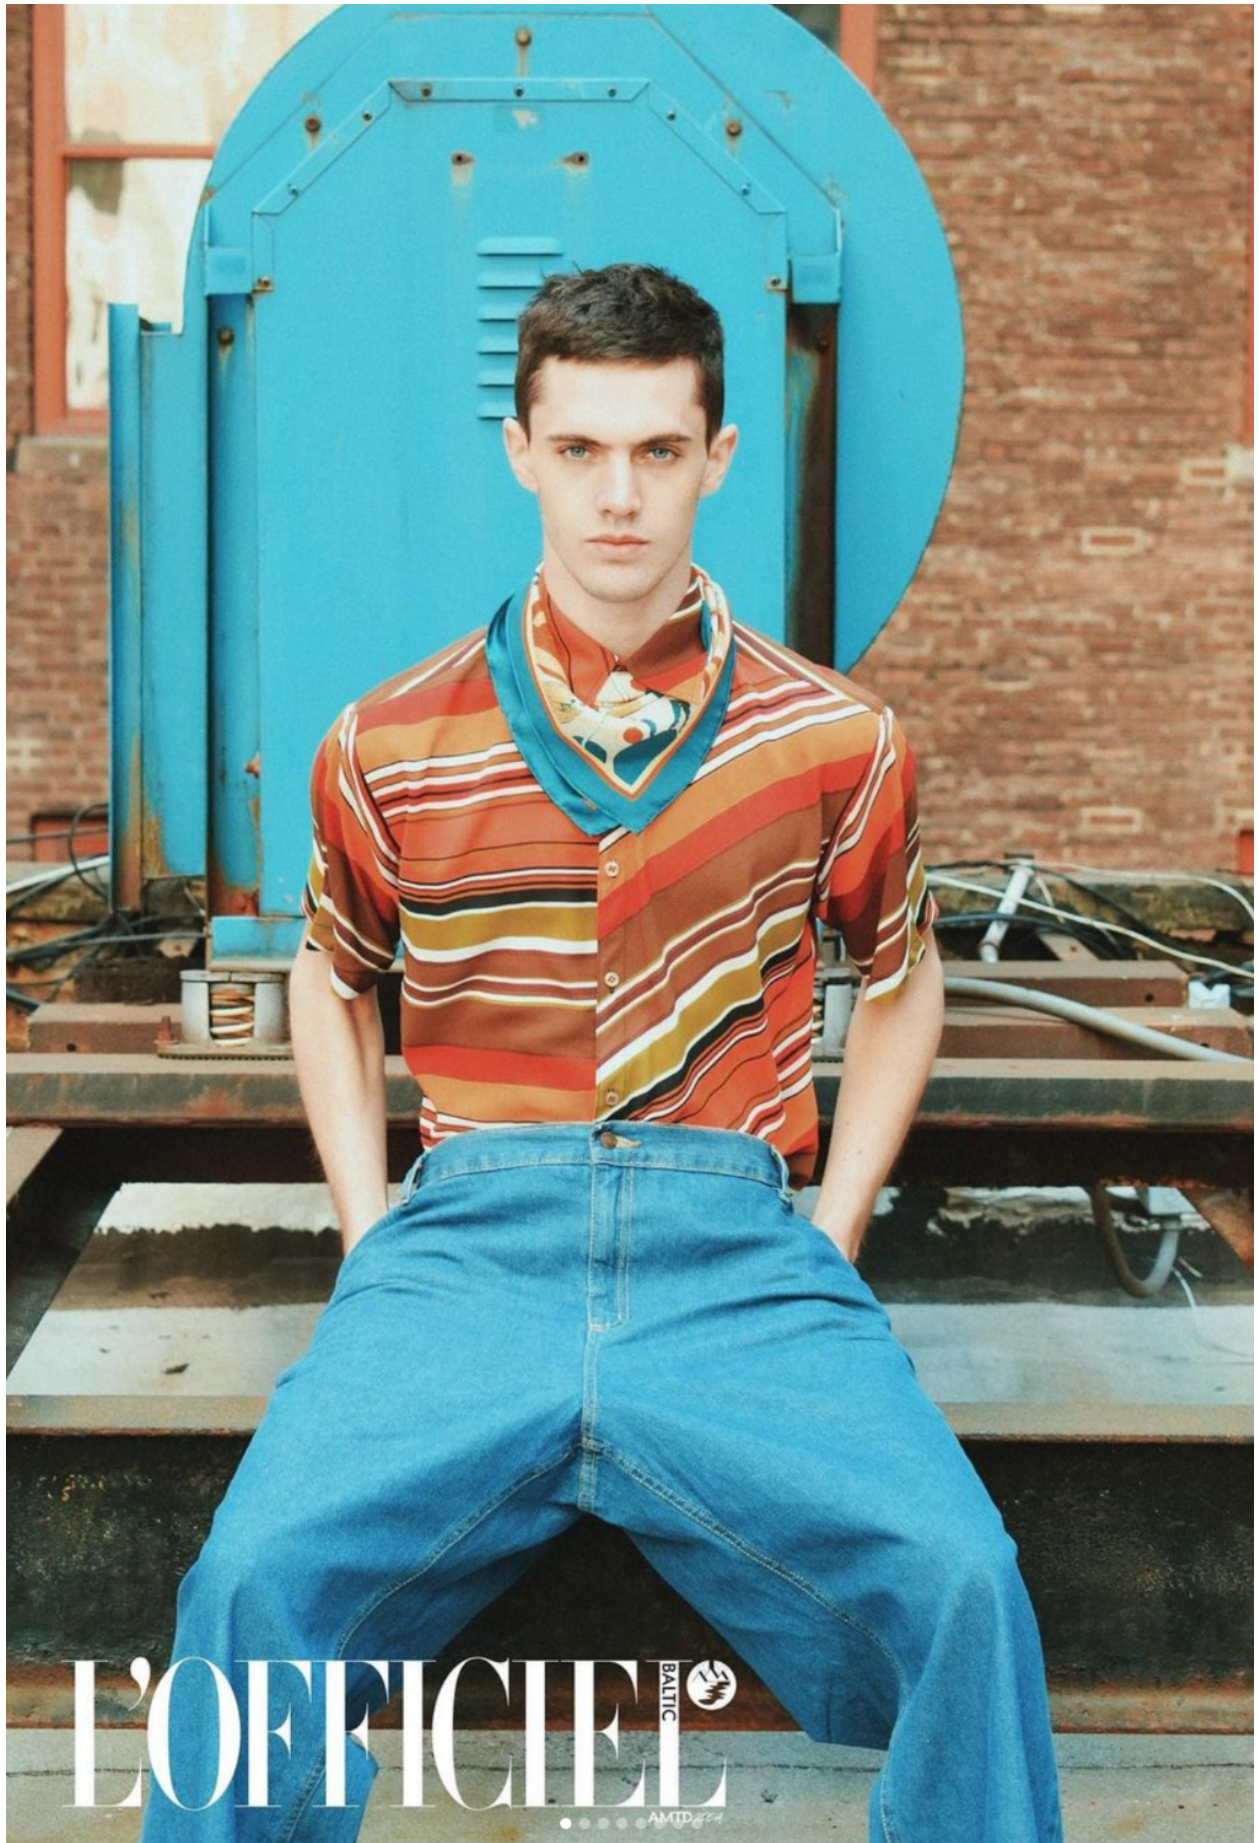

DAMAN

EDWARD BAYER

HEIGHT: 185 CHEST: 92 WAIST: 77 HAIR: BROWN EYES: BLUE SUIT: SHOES: 43