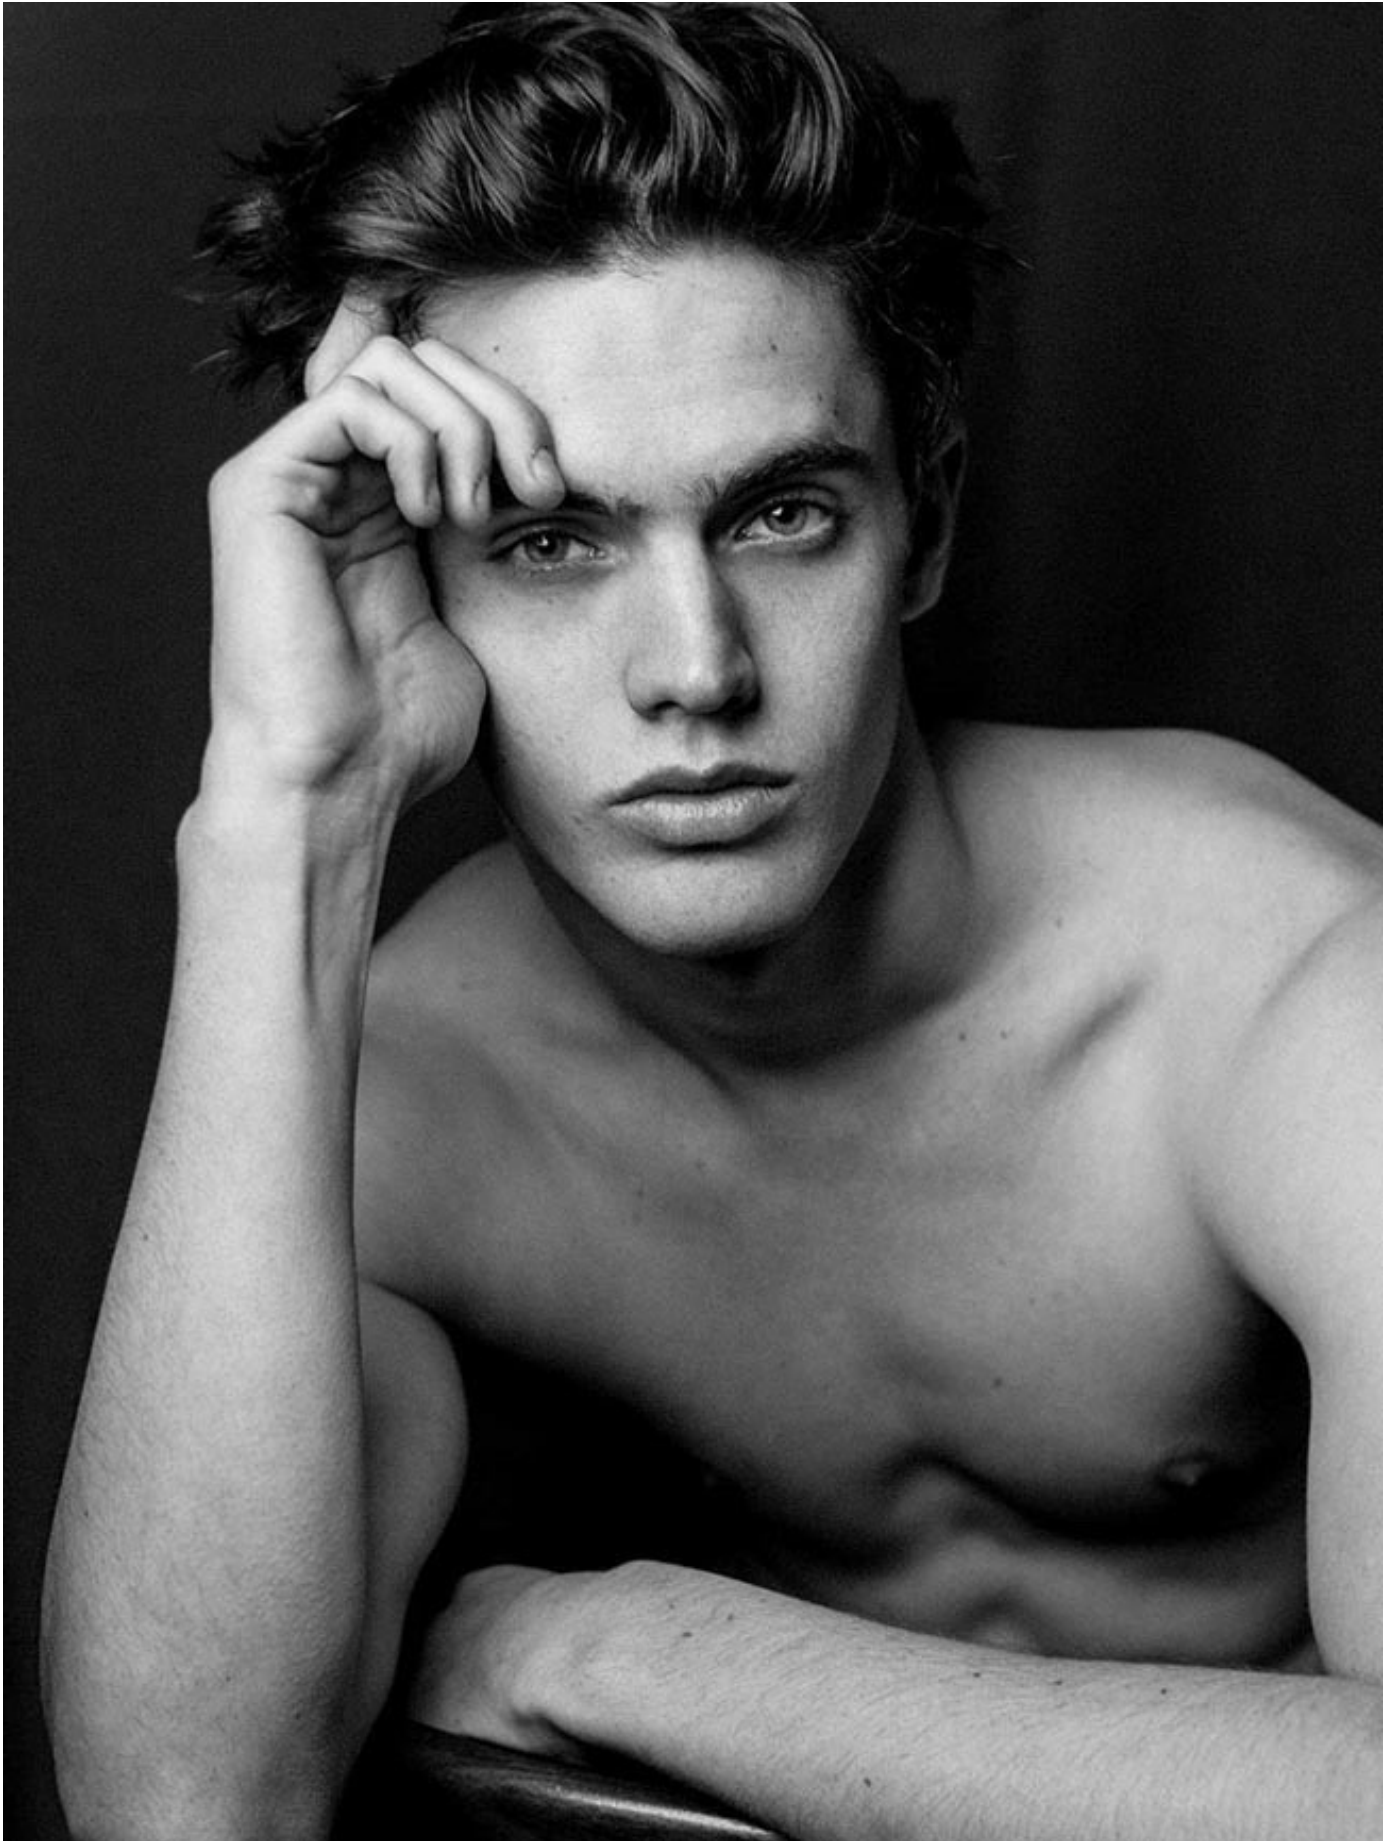

DAMAN

HEIGHT: 185 CHEST: 92 WAIST: 77 HAIR: BROWN EYES: BLUE SUIT: SHOES: 43