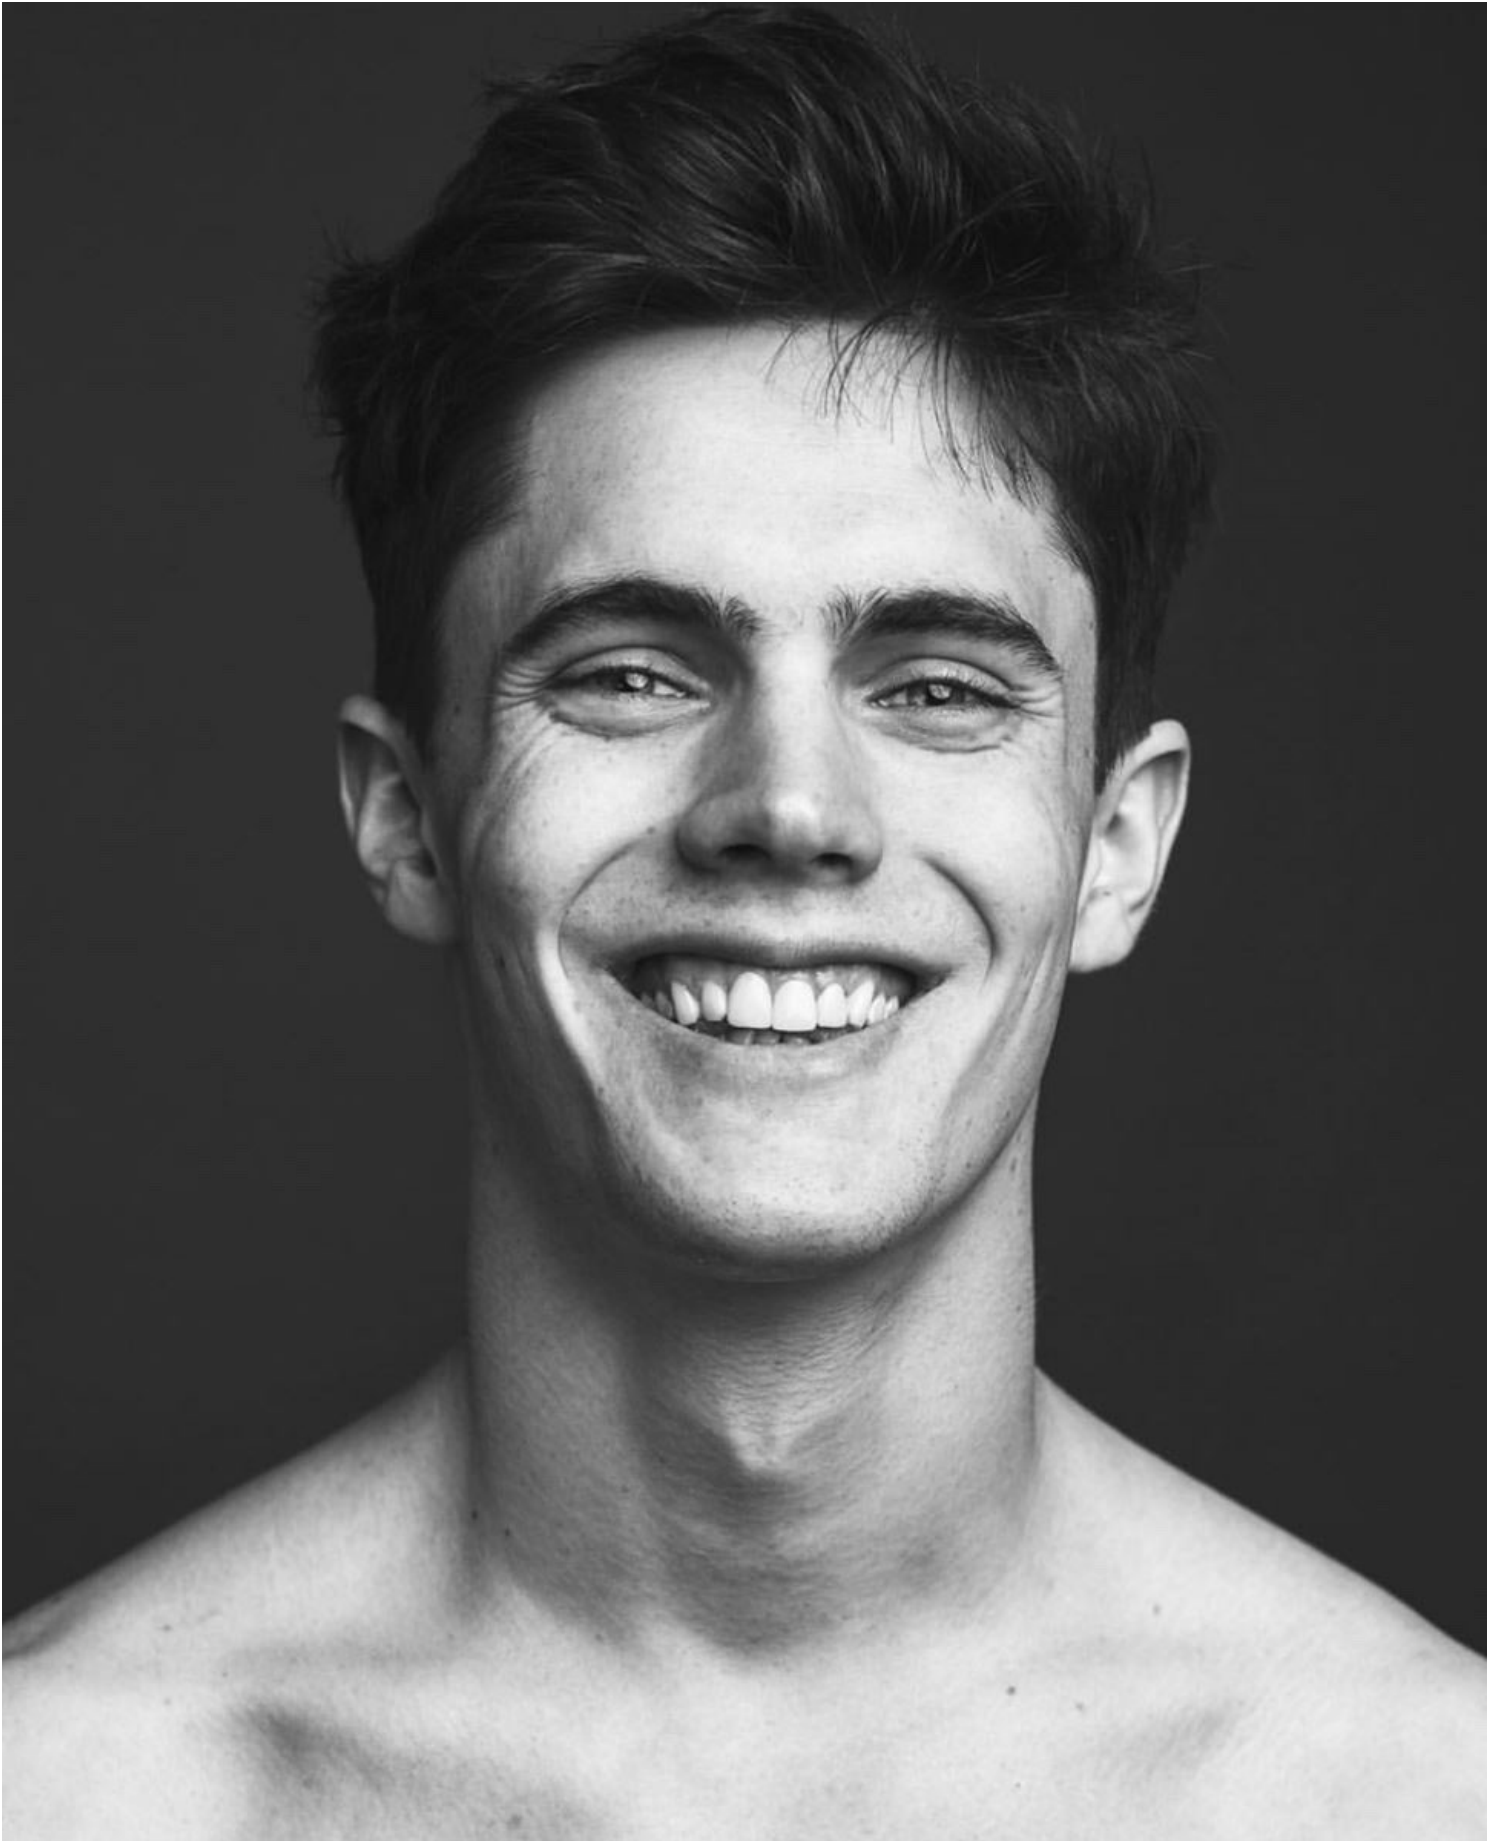

EDWARD BAYER

DAMAN

HEIGHT: 185 CHEST: 92 WAIST: 77 HAIR: BROWN EYES: BLUE SUIT: SHOES: 43