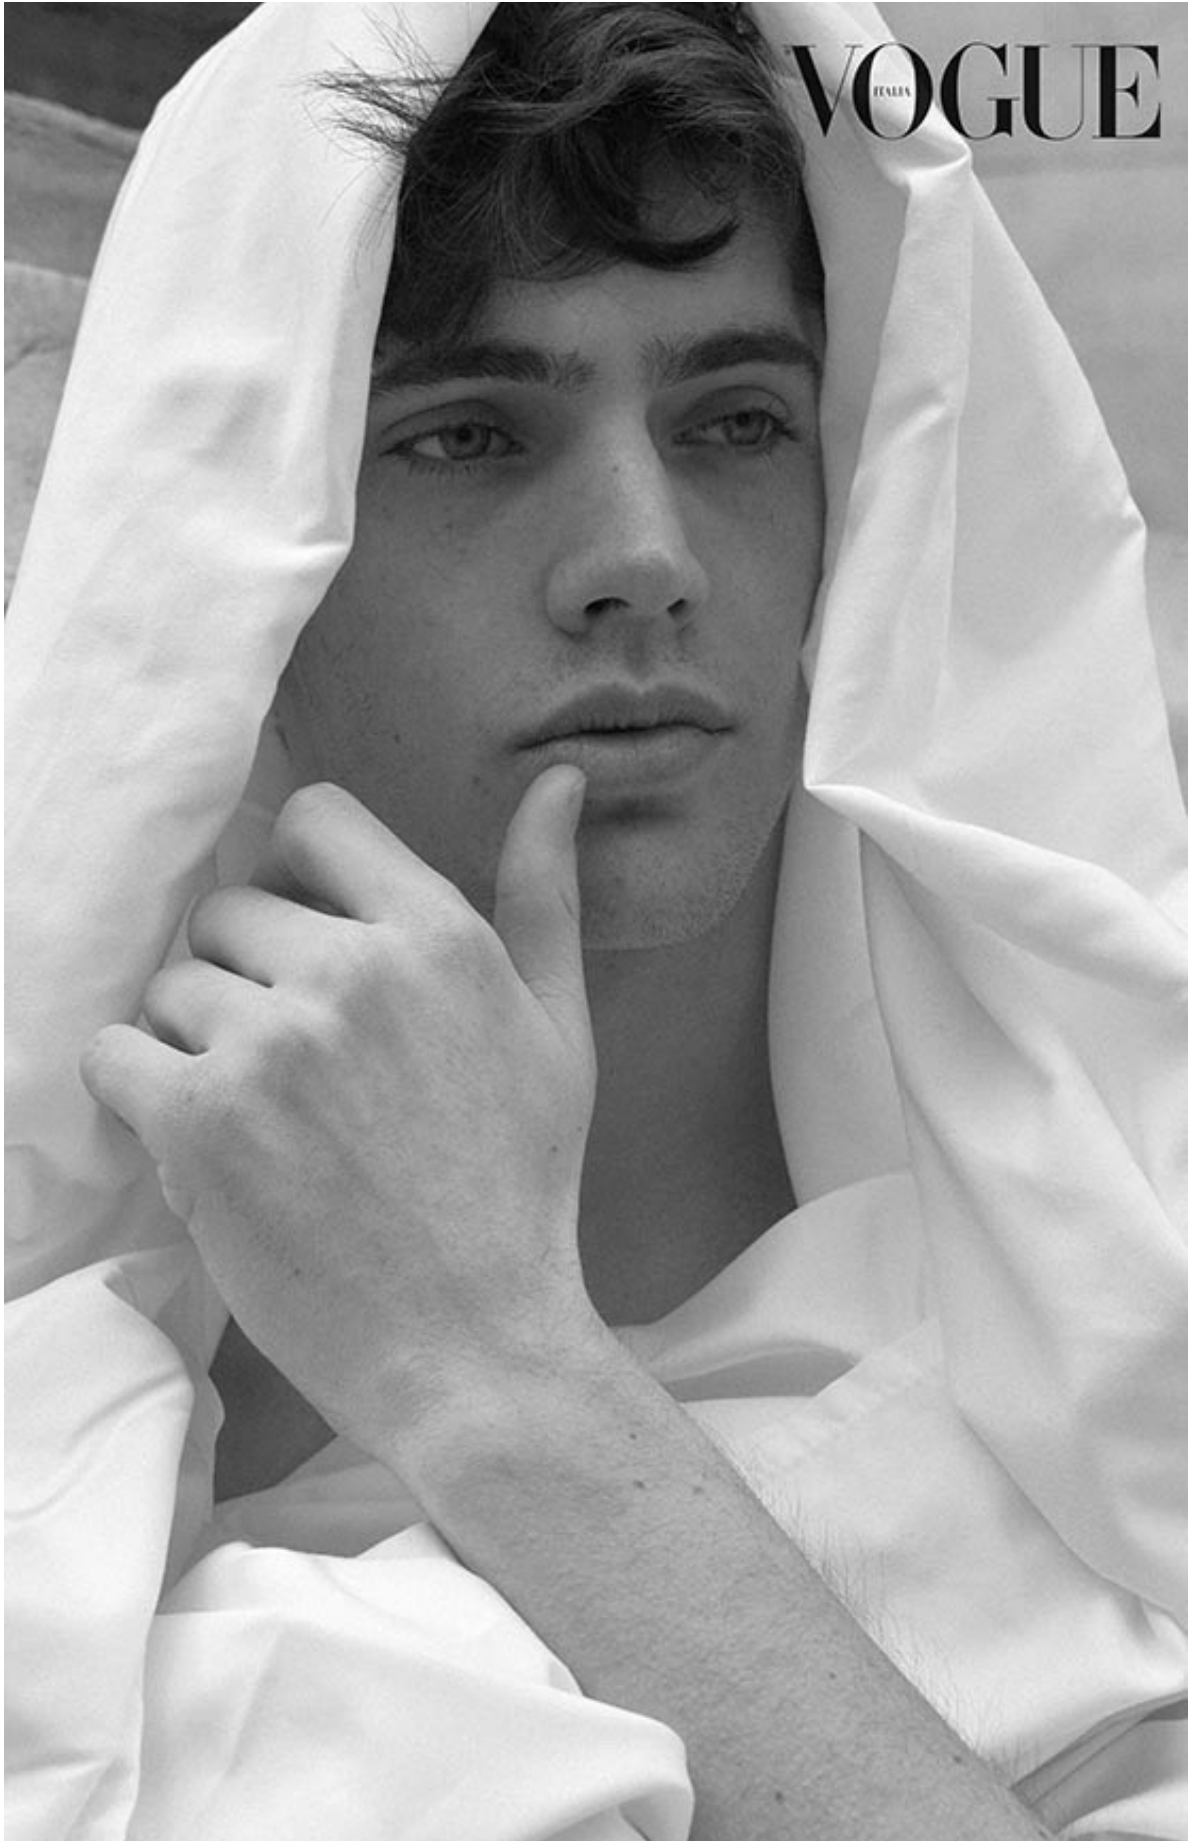

DAMAN

EDWARD BAYER

HEIGHT: 185 CHEST: 92 WAIST: 77 HAIR: BROWN EYES: BLUE SUIT: SHOES: 43

DAMAN

Coat KYLE'LYK @KLELYK_NEWYORK
Jeans @SCHAEFFERSGARMENTHOTEL
Belt APOLINAR @APOLINAR1948

GMAROMagazine

WINTER LOOK

Photographer HAROLD MINDEL @HAROLD.MINDEL
Model EDWARD BAYER @EDWARDBAYER
Model Agency BMG MODELS @BMG.MODELS
Styling HAROLD MINDEL @HAROLD.MINDEL
Retoucher MARKO PERAK @MARKUNIQUE

EDWARD BAYER

HEIGHT: 185 CHEST: 92 WAIST: 77 HAIR: BROWN EYES: BLUE SUIT: SHOES: 43

DAMAN

EDWARD BAYER

HEIGHT: 185 CHEST: 92 WAIST: 77 HAIR: BROWN EYES: BLUE SUIT: SHOES: 43

DAMAN

BOYS WEEK

EDWARD BAYER

HEIGHT: 185 CHEST: 92 WAIST: 77 HAIR: BROWN EYES: BLUE SUIT: SHOES: 43

DAMAN

EDWARD BAYER

HEIGHT: 185 CHEST: 92 WAIST: 77 HAIR: BROWN EYES: BLUE SUIT: SHOES: 43

DAMAN

EDWARD BAYER

HEIGHT: 185 CHEST: 92 WAIST: 77 HAIR: BROWN EYES: BLUE SUIT: SHOES: 43

DAMAN

EDWARD BAYER

HEIGHT: 185 CHEST: 92 WAIST: 77 HAIR: BROWN EYES: BLUE SUIT: SHOES: 43