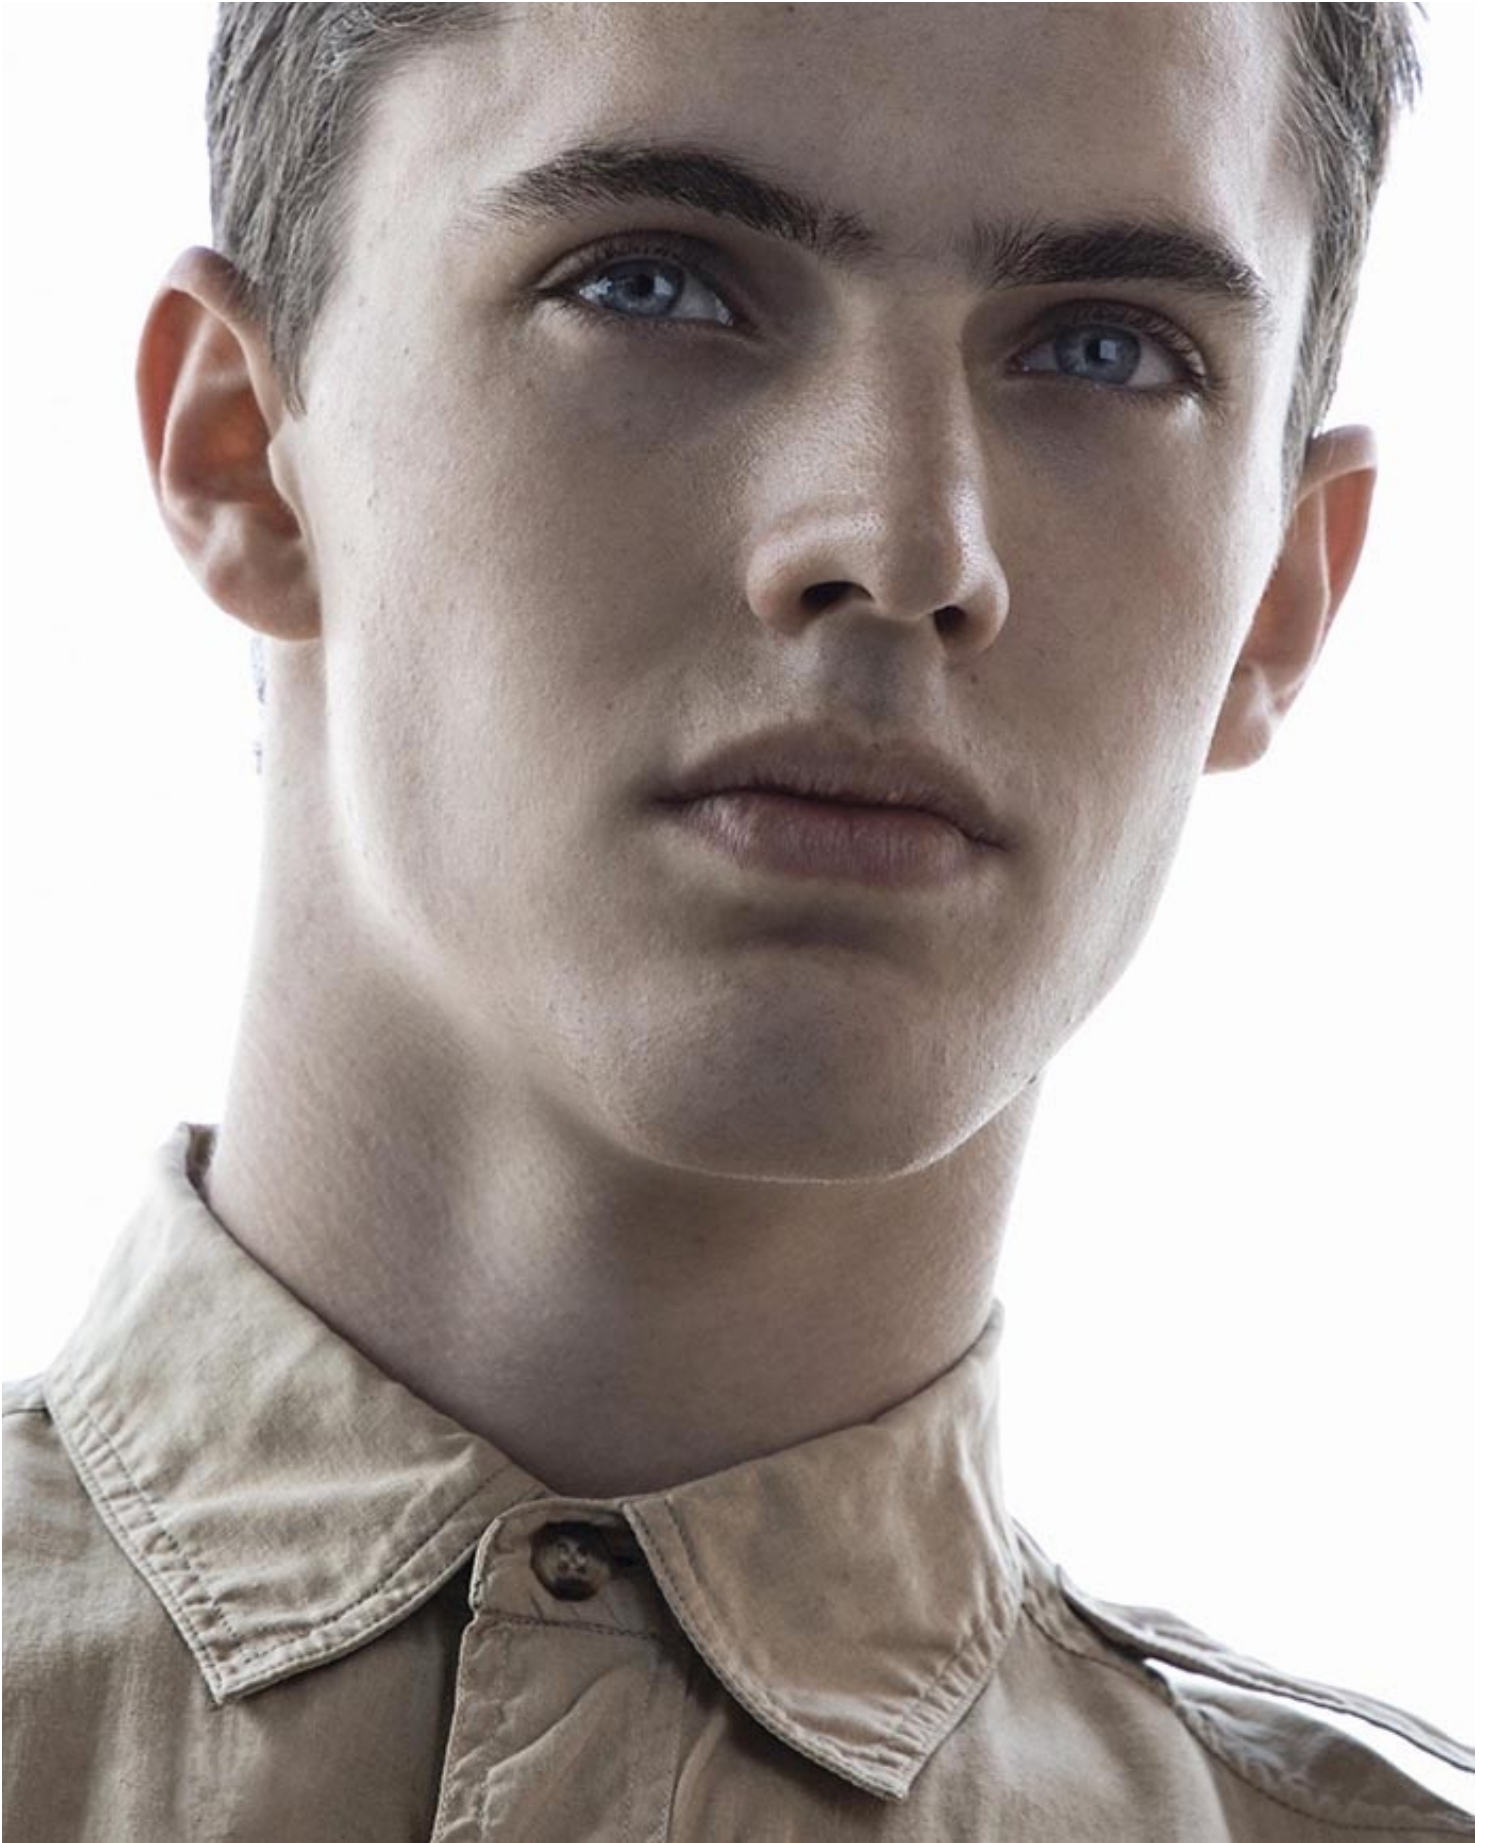

DAMAN

EDWARD BAYER

HEIGHT: 185 CHEST: 92 WAIST: 77 HAIR: BROWN EYES: BLUE SUIT: SHOES: 43