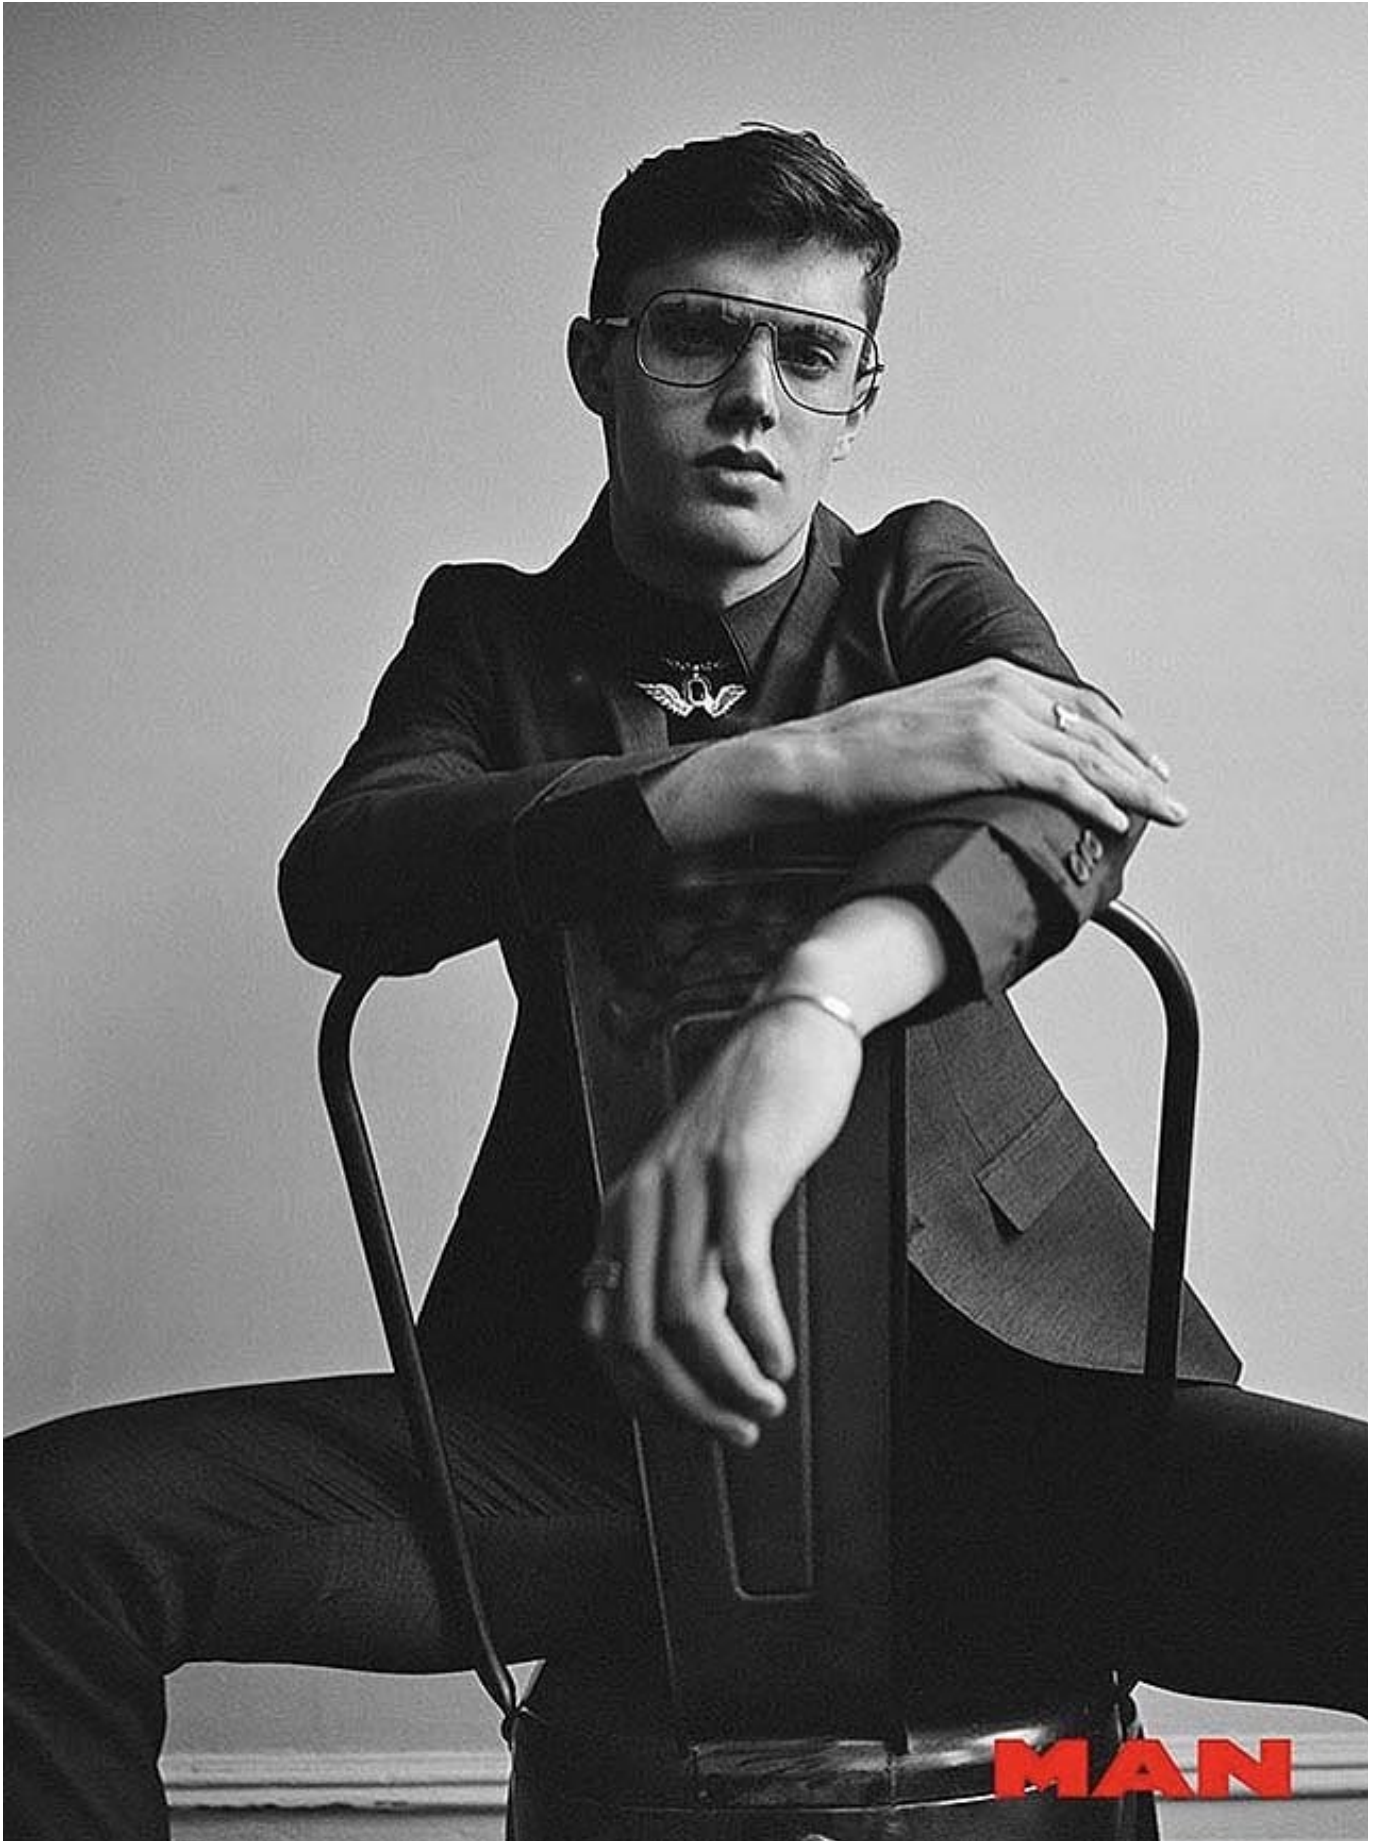

DAMAN

EDWARD BAYER

HEIGHT: 185 CHEST: 92 WAIST: 77 HAIR: BROWN EYES: BLUE SUIT: SHOES: 43