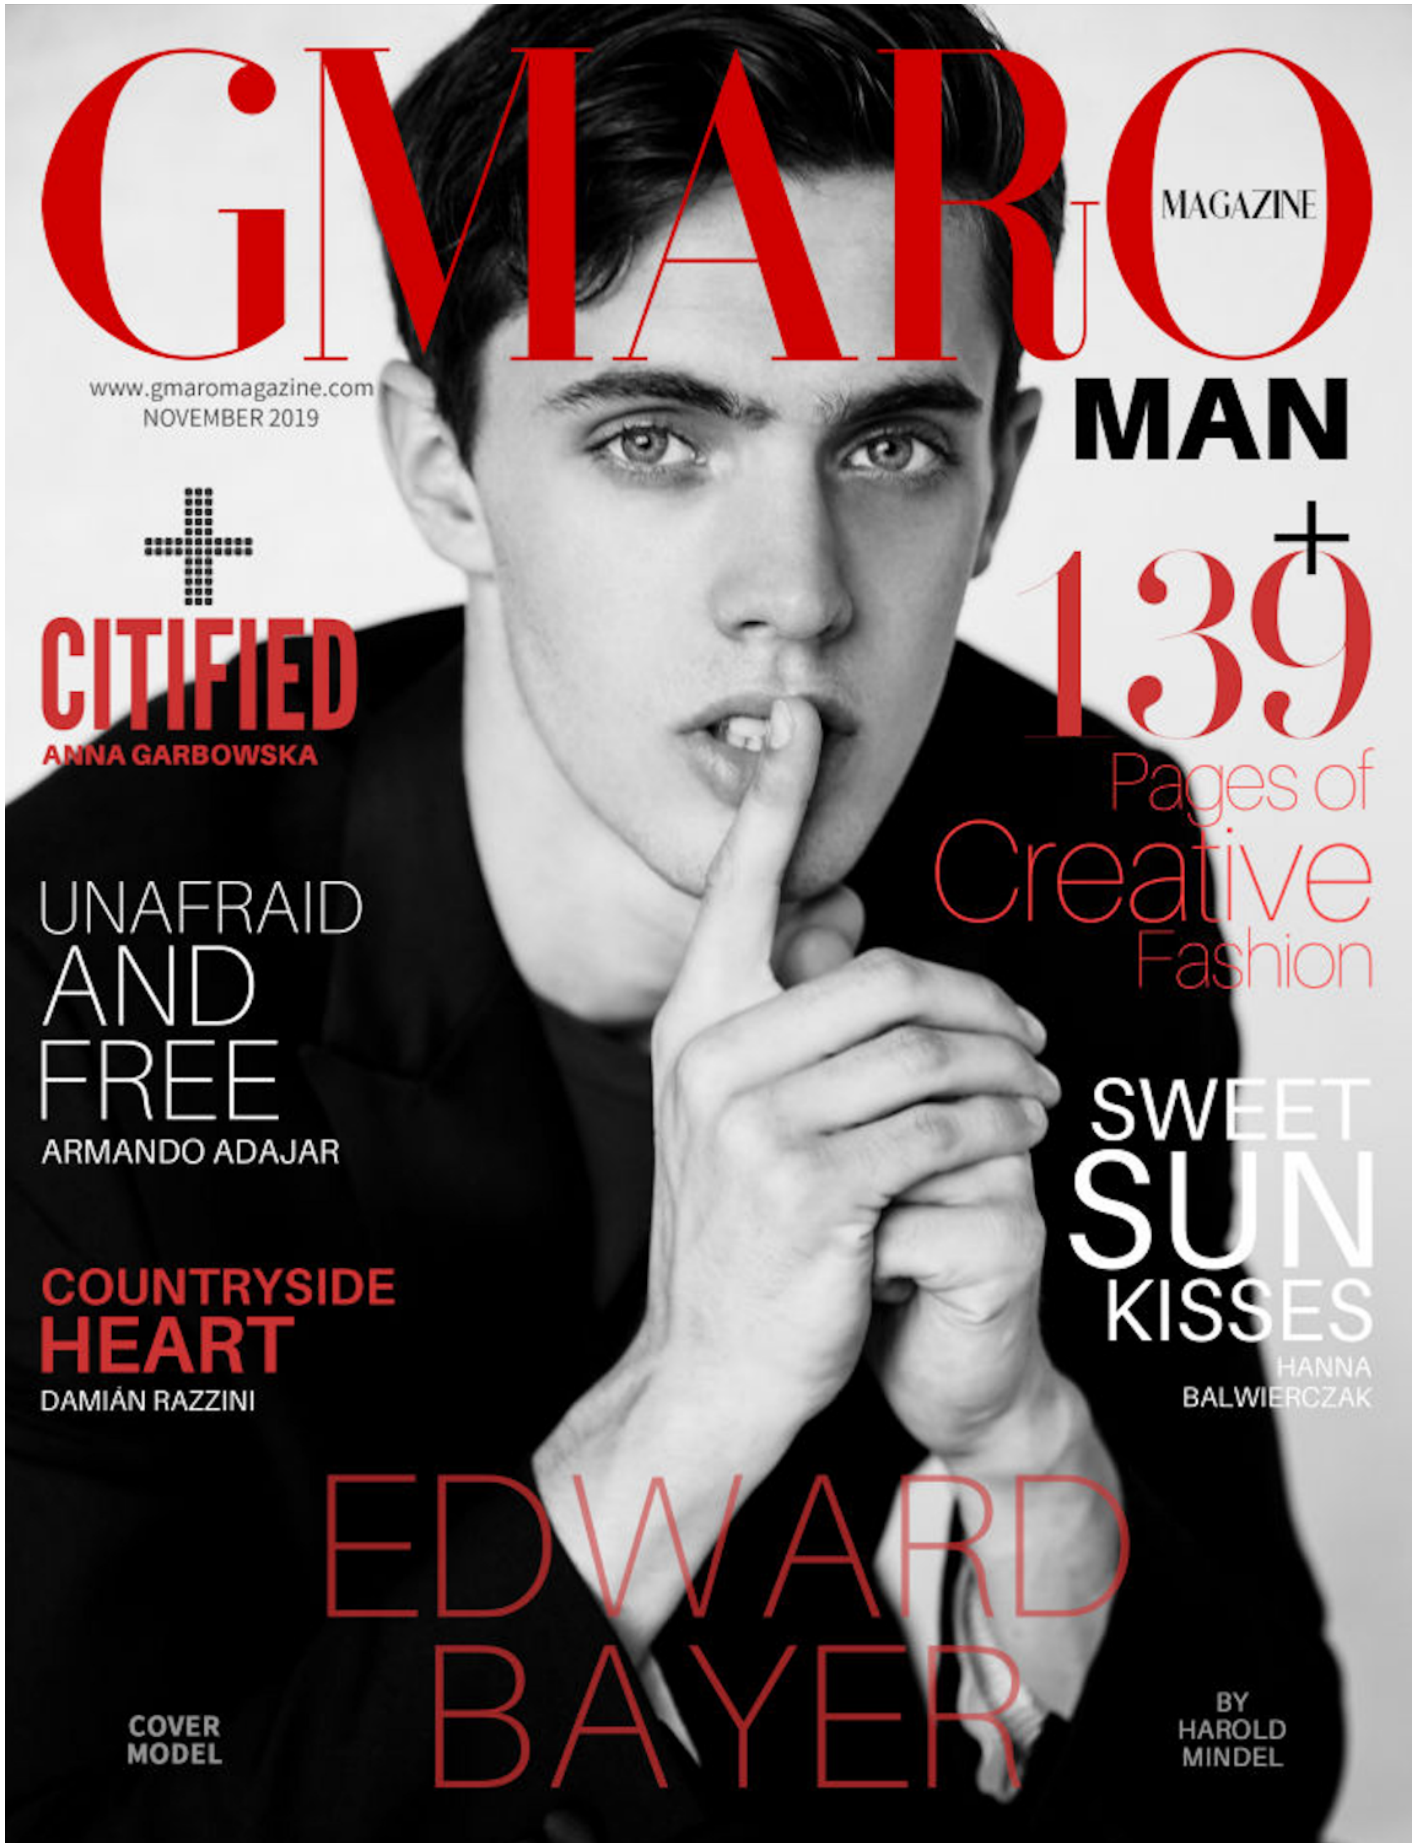

DAMAN

EDWARD BAYER

HEIGHT: 185 CHEST: 92 WAIST: 77 HAIR: BROWN EYES: BLUE SUIT: SHOES: 43

DAMAN

Coat KYLE'LYK @KLELYK_NEWYORK
Jeans @SCHAEFFERSGARMENTHOTEL
Belt APOLINAR @APOLINAR1948

GMAROMagazine

WINTER LOOK

EDWARD BAYER

HEIGHT: 185 CHEST: 92 WAIST: 77 HAIR: BROWN EYES: BLUE SUIT: SHOES: 43

DAMAN

EDWARD BAYER

HEIGHT: 185 CHEST: 92 WAIST: 77 HAIR: BROWN EYES: BLUE SUIT: SHOES: 43

DAMAN

EDWARD BAYER

HEIGHT: 185 CHEST: 92 WAIST: 77 HAIR: BROWN EYES: BLUE SUIT: SHOES: 43

DAMAN

EDWARD BAYER

HEIGHT: 185 CHEST: 92 WAIST: 77 HAIR: BROWN EYES: BLUE SUIT: SHOES: 43

DAMAN

GVAROMagazine

Shirt TATRAS @TATRAS_OFFICIAL
Jacket TATRAS @TATRAS_OFFICIAL
Cap VICTOR OSBORNE @VICTOROSBORNE

13

EDWARD BAYER

HEIGHT: 185 CHEST: 92 WAIST: 77 HAIR: BROWN EYES: BLUE SUIT: SHOES: 43

DAMAN

GMIARO

MAGAZINE

www.gmaromagazine.com
NOVEMBER 2019

MAN

CITIFIED