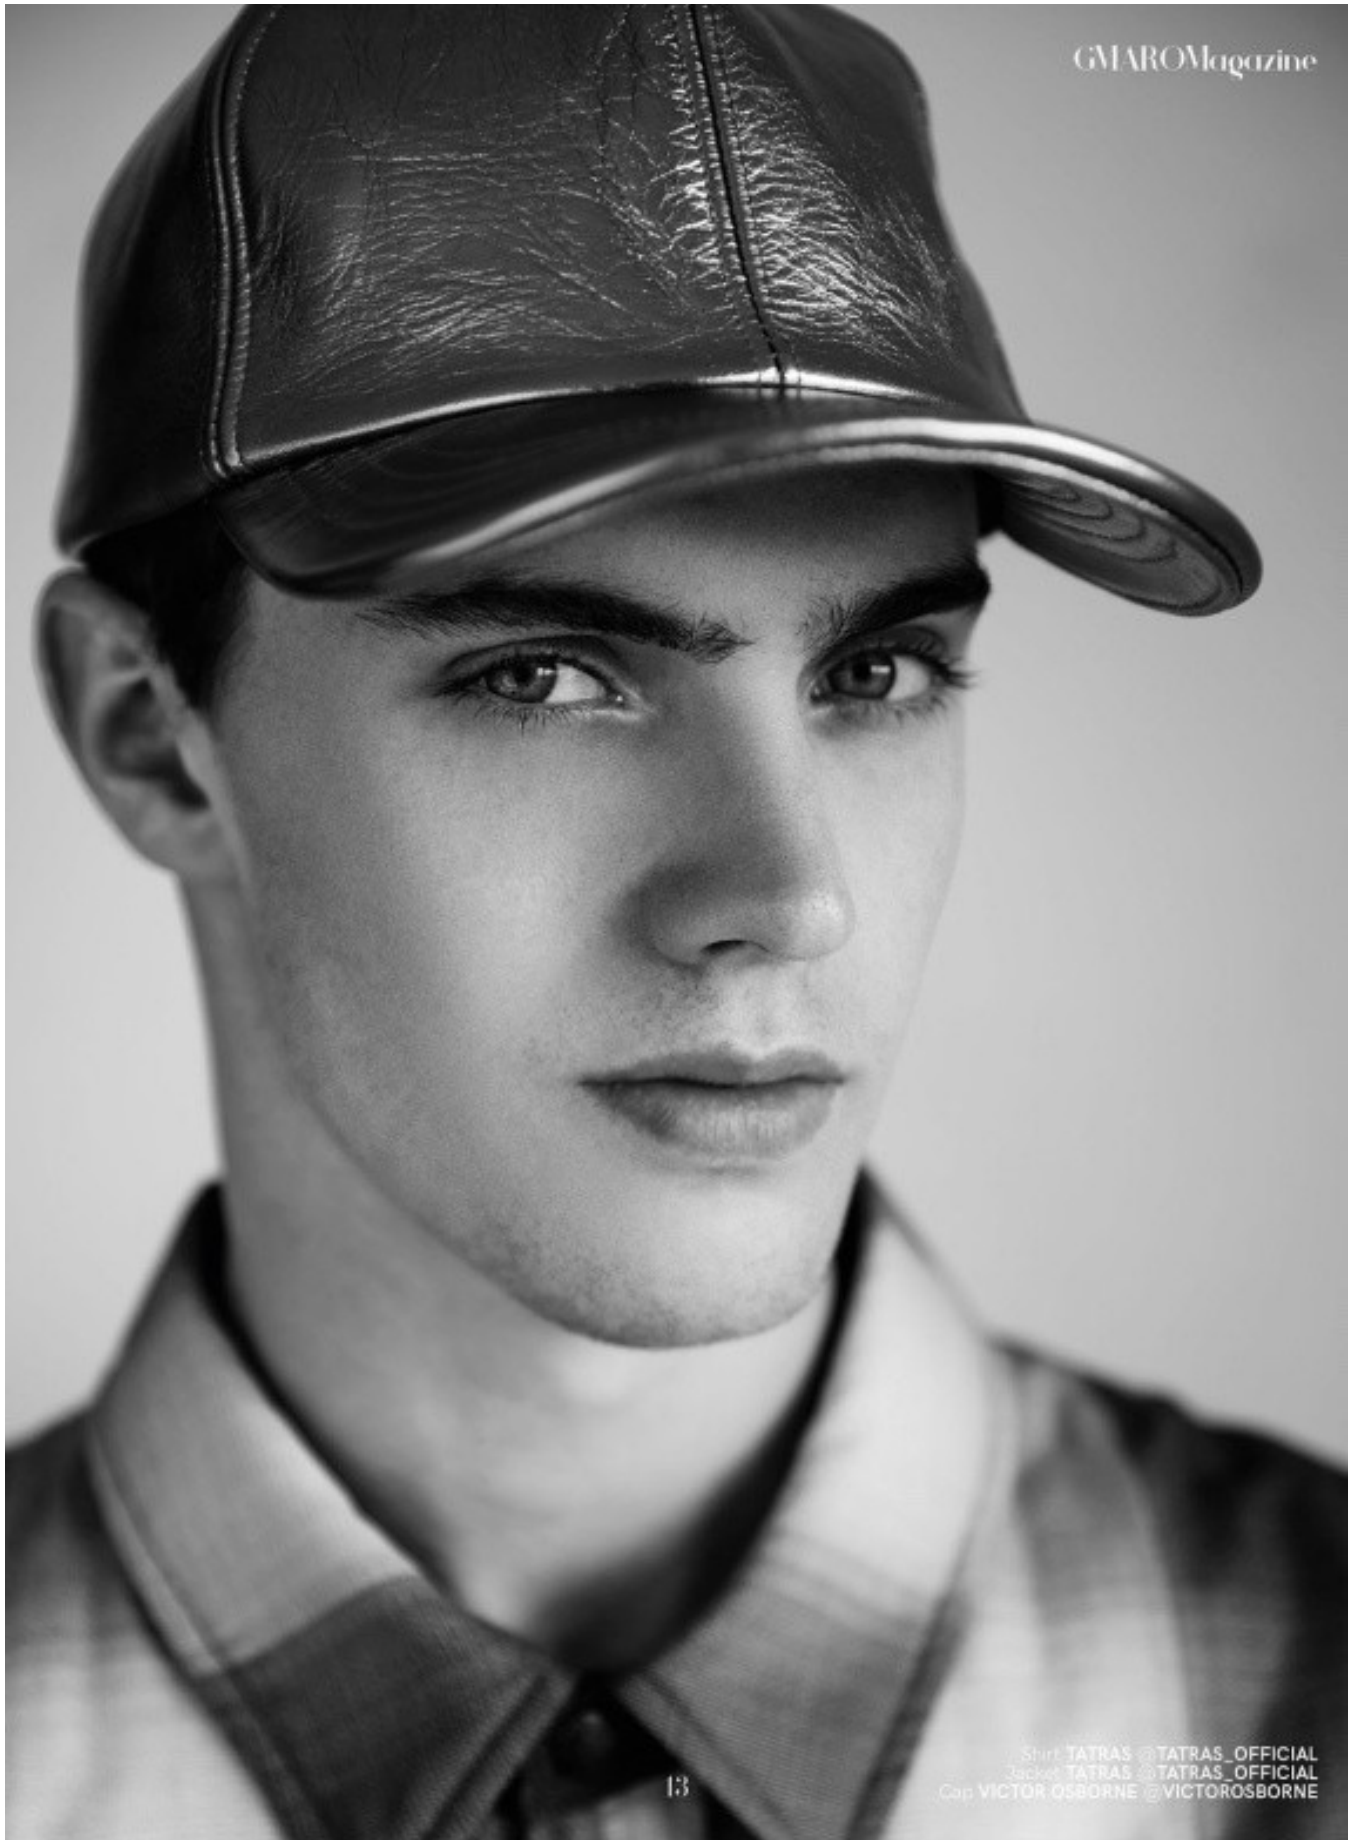

DAMAN

EDWARD BAYER

HEIGHT: 185 CHEST: 92 WAIST: 77 HAIR: BROWN EYES: BLUE SUIT: SHOES: 43

DAMAN

Coat KYLE'LYK @KLELYK_NEWYORK
Jeans @SCHAEFFERSGARMENTHOTEL
Belt APOLINAR @APOLINAR1948

GMAROMagazine

WINTER LOOK

DAMAN

EDWARD BAYER

HEIGHT: 185 CHEST: 92 WAIST: 77 HAIR: BROWN EYES: BLUE SUIT: SHOES: 43

DAMAN

GVAROMagazine

Shirt TATRAS @TATRAS_OFFICIAL
Jacket TATRAS @TATRAS_OFFICIAL
Cap VICTOR OSBORNE @VICTOROSBORNE

13

EDWARD BAYER

HEIGHT: 185 CHEST: 92 WAIST: 77 HAIR: BROWN EYES: BLUE SUIT: SHOES: 43

DAMAN

GMIARO

MAGAZINE

www.gmaromagazine.com
NOVEMBER 2019

MAN

CITIFIED