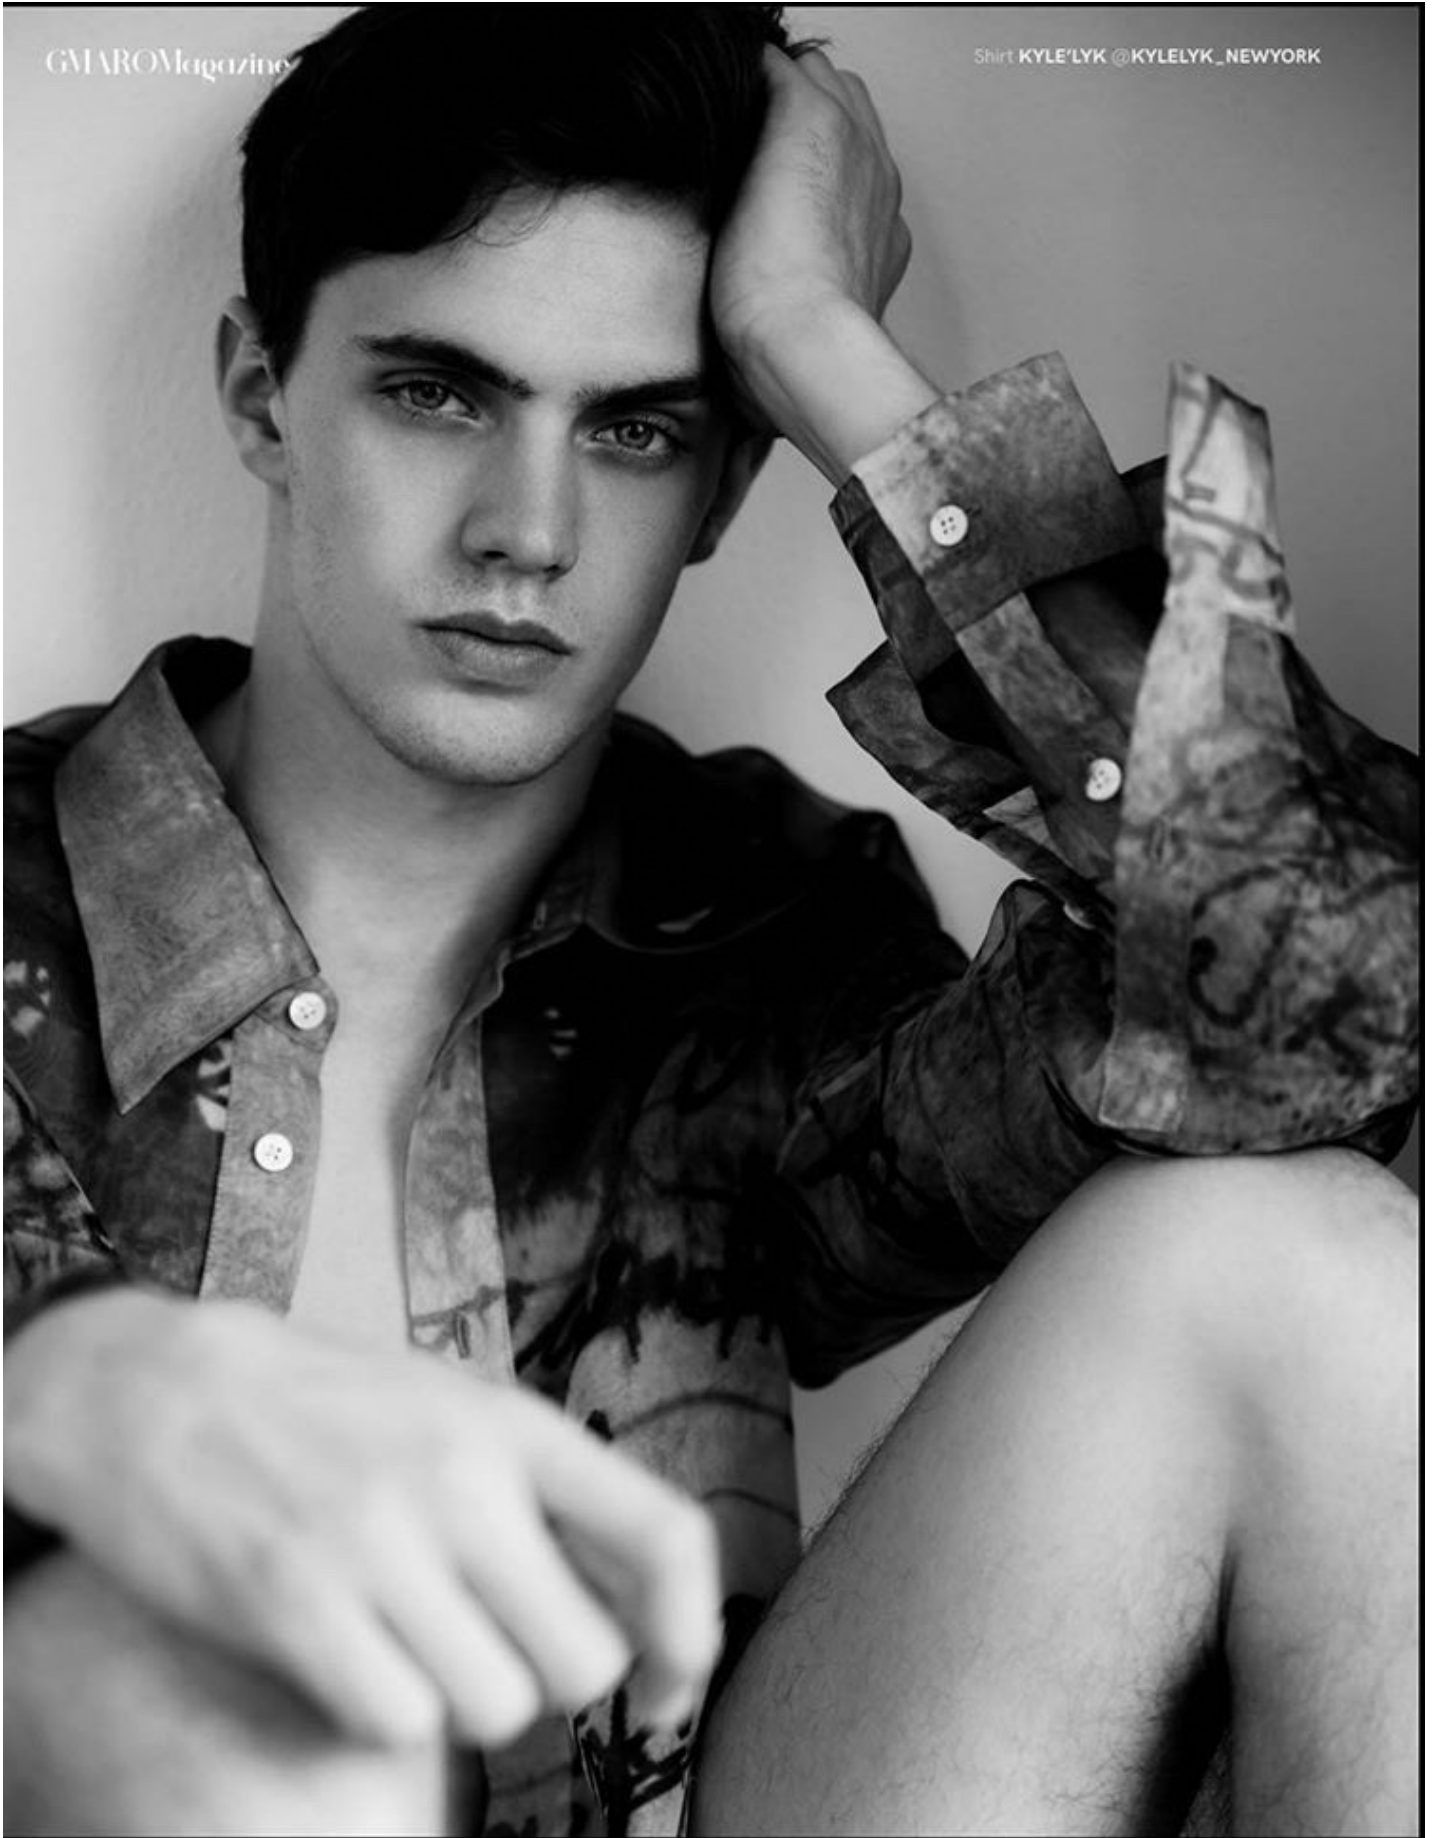

DAMAN

GVAROMagazine

Shirt KYLE'LYK @KYLELYK_NEWYORK

EDWARD BAYER

HEIGHT: 185 CHEST: 92 WAIST: 77 HAIR: BROWN EYES: BLUE SUIT: SHOES: 43