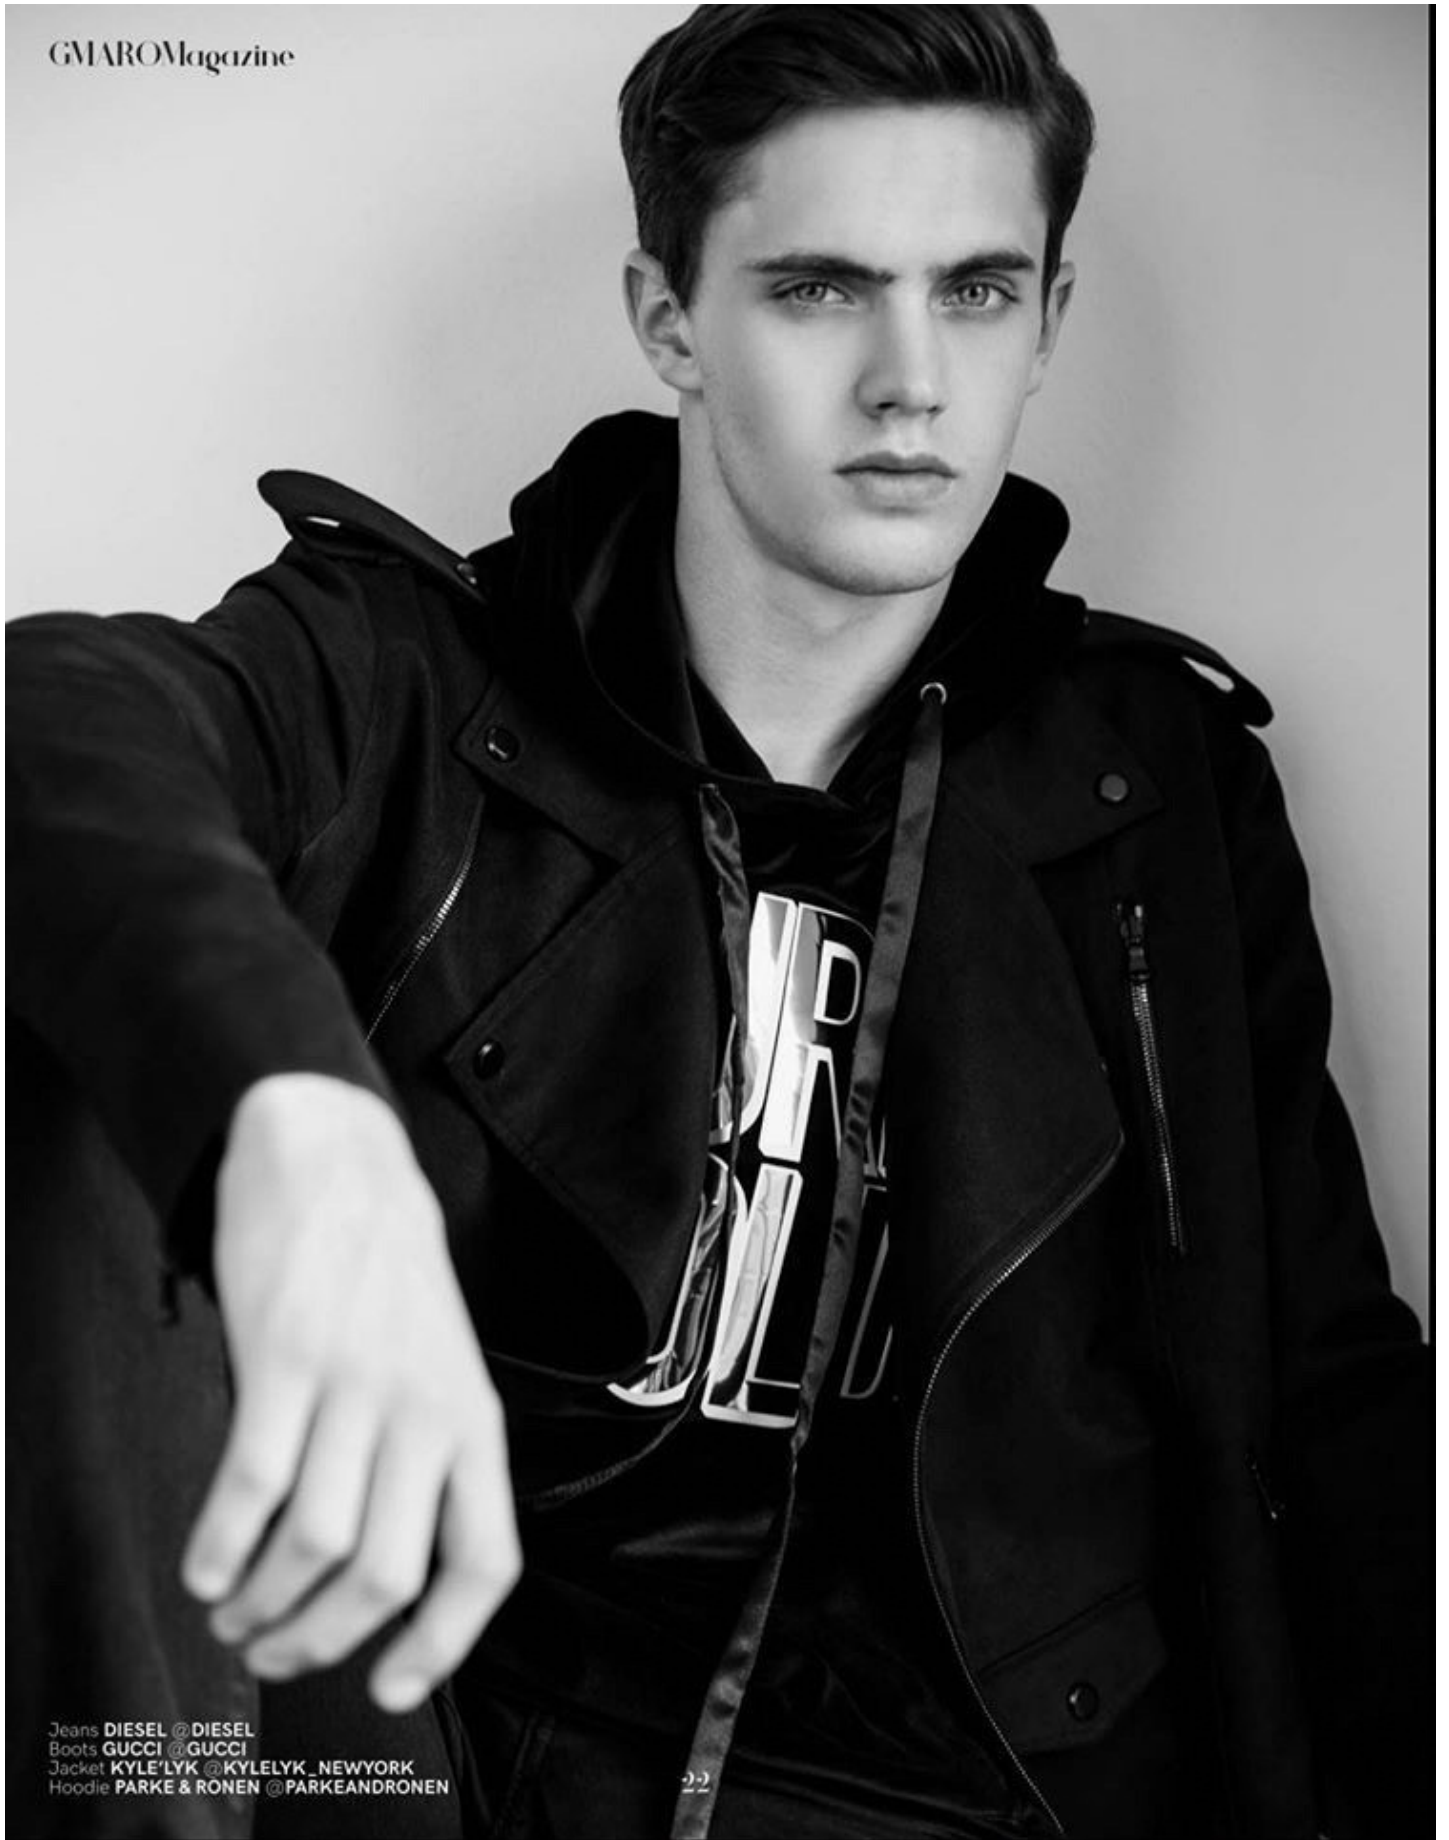

DAMAN

GMAROMagazine

Jeans **DIESEL** @DIESEL
Boots **GUCCI** @GUCCI
Jacket **KYLE'LYK** @KYLELYK_NEWYORK
Hoodie **PARKE & RONEN** @PARKEANDRONEN

22

EDWARD BAYER

HEIGHT: 185 CHEST: 92 WAIST: 77 HAIR: BROWN EYES: BLUE SUIT: SHOES: 43