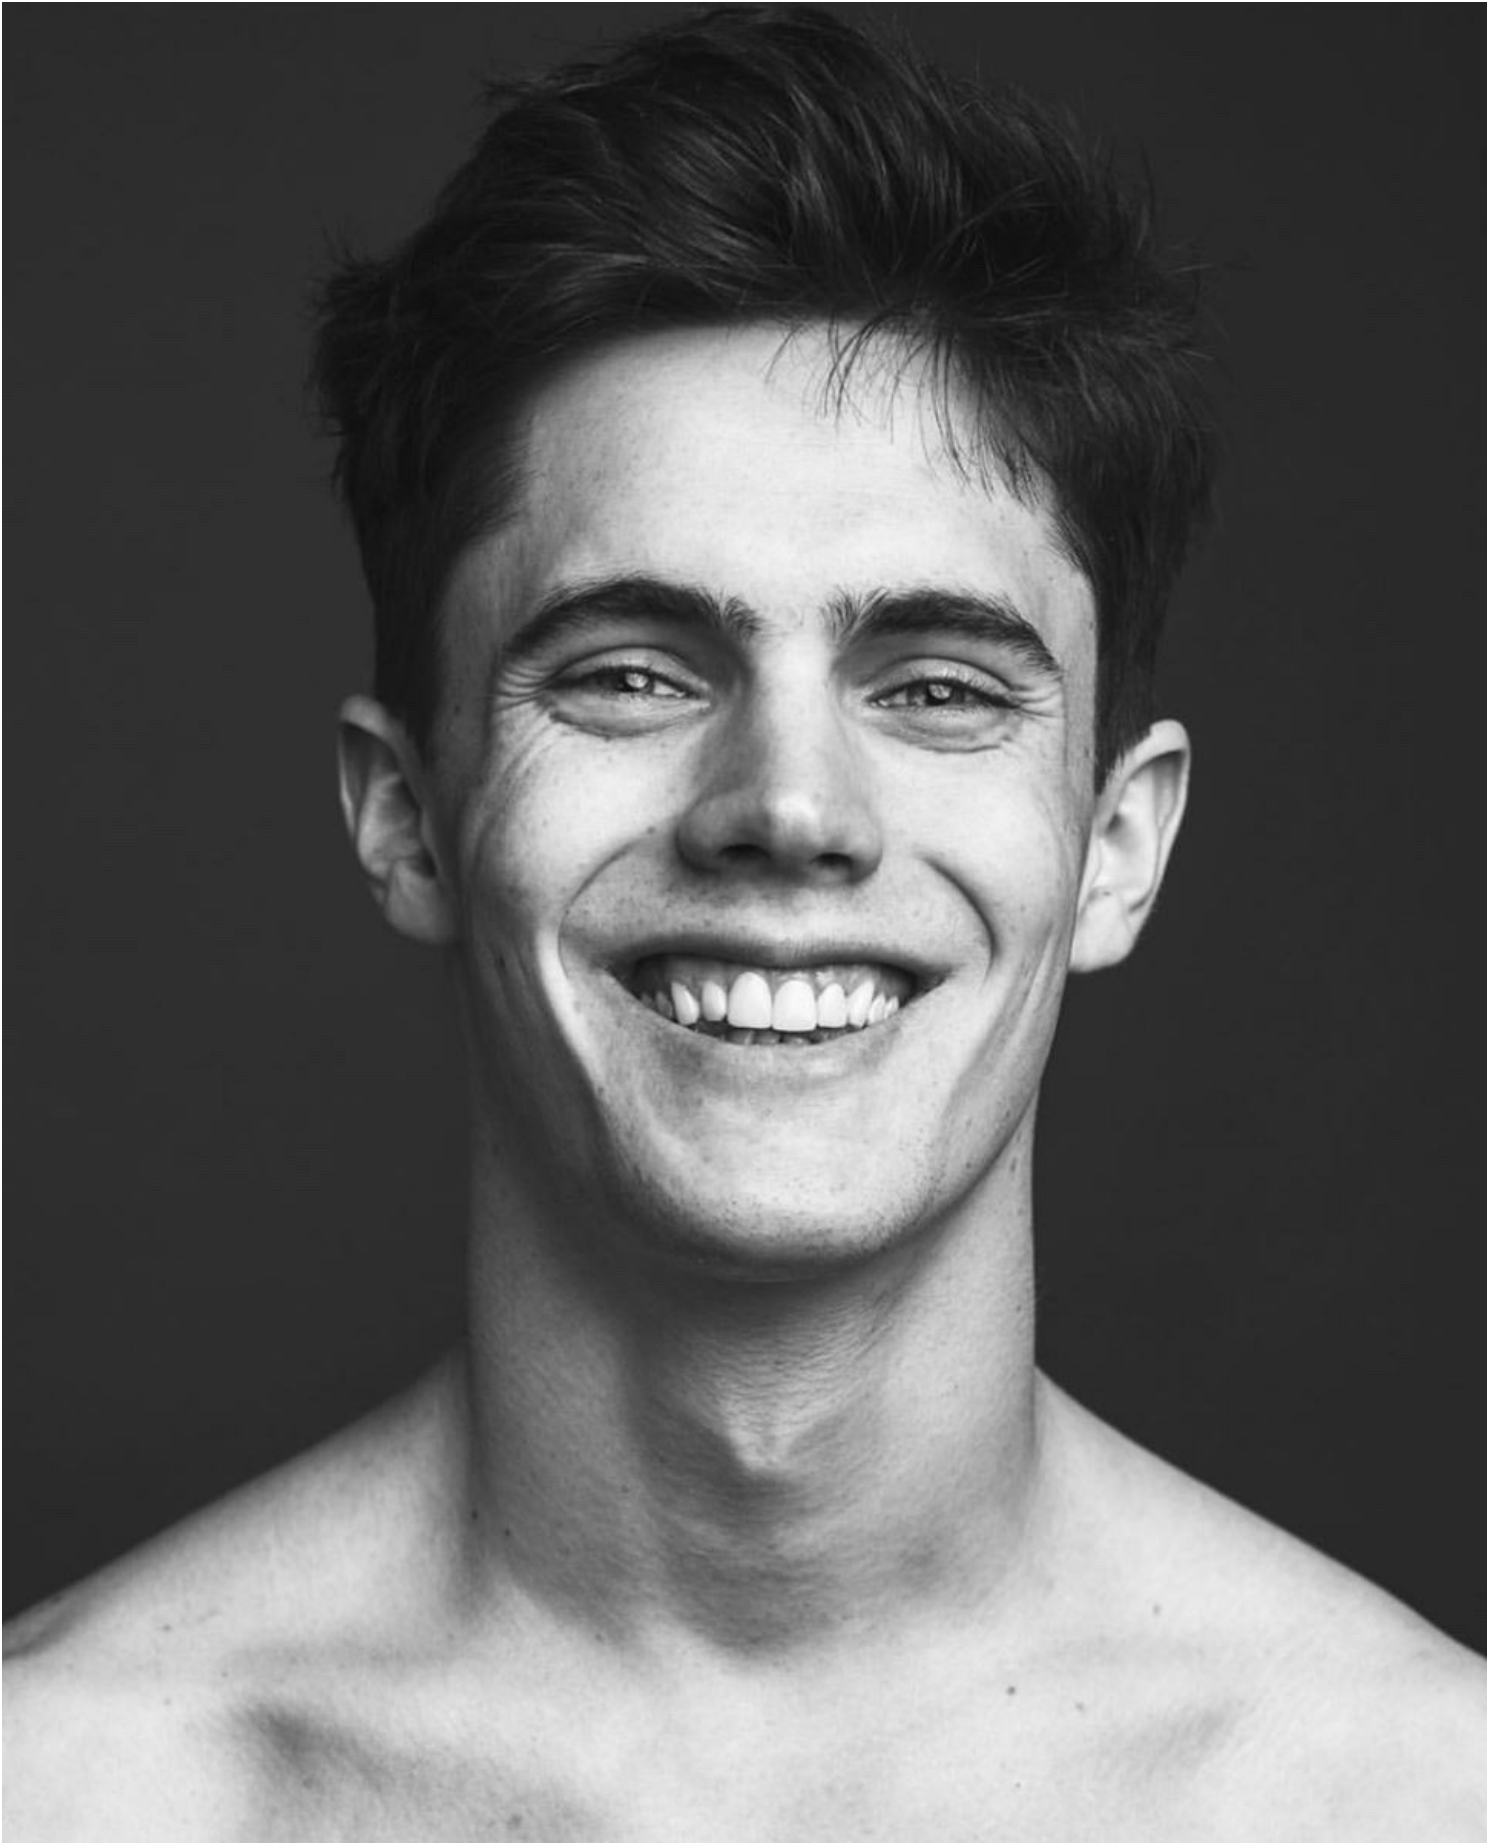

EDWARD BAYER

DAMAN

HEIGHT: 185 CHEST: 92 WAIST: 77 HAIR: BROWN EYES: BLUE SUIT: SHOES: 43