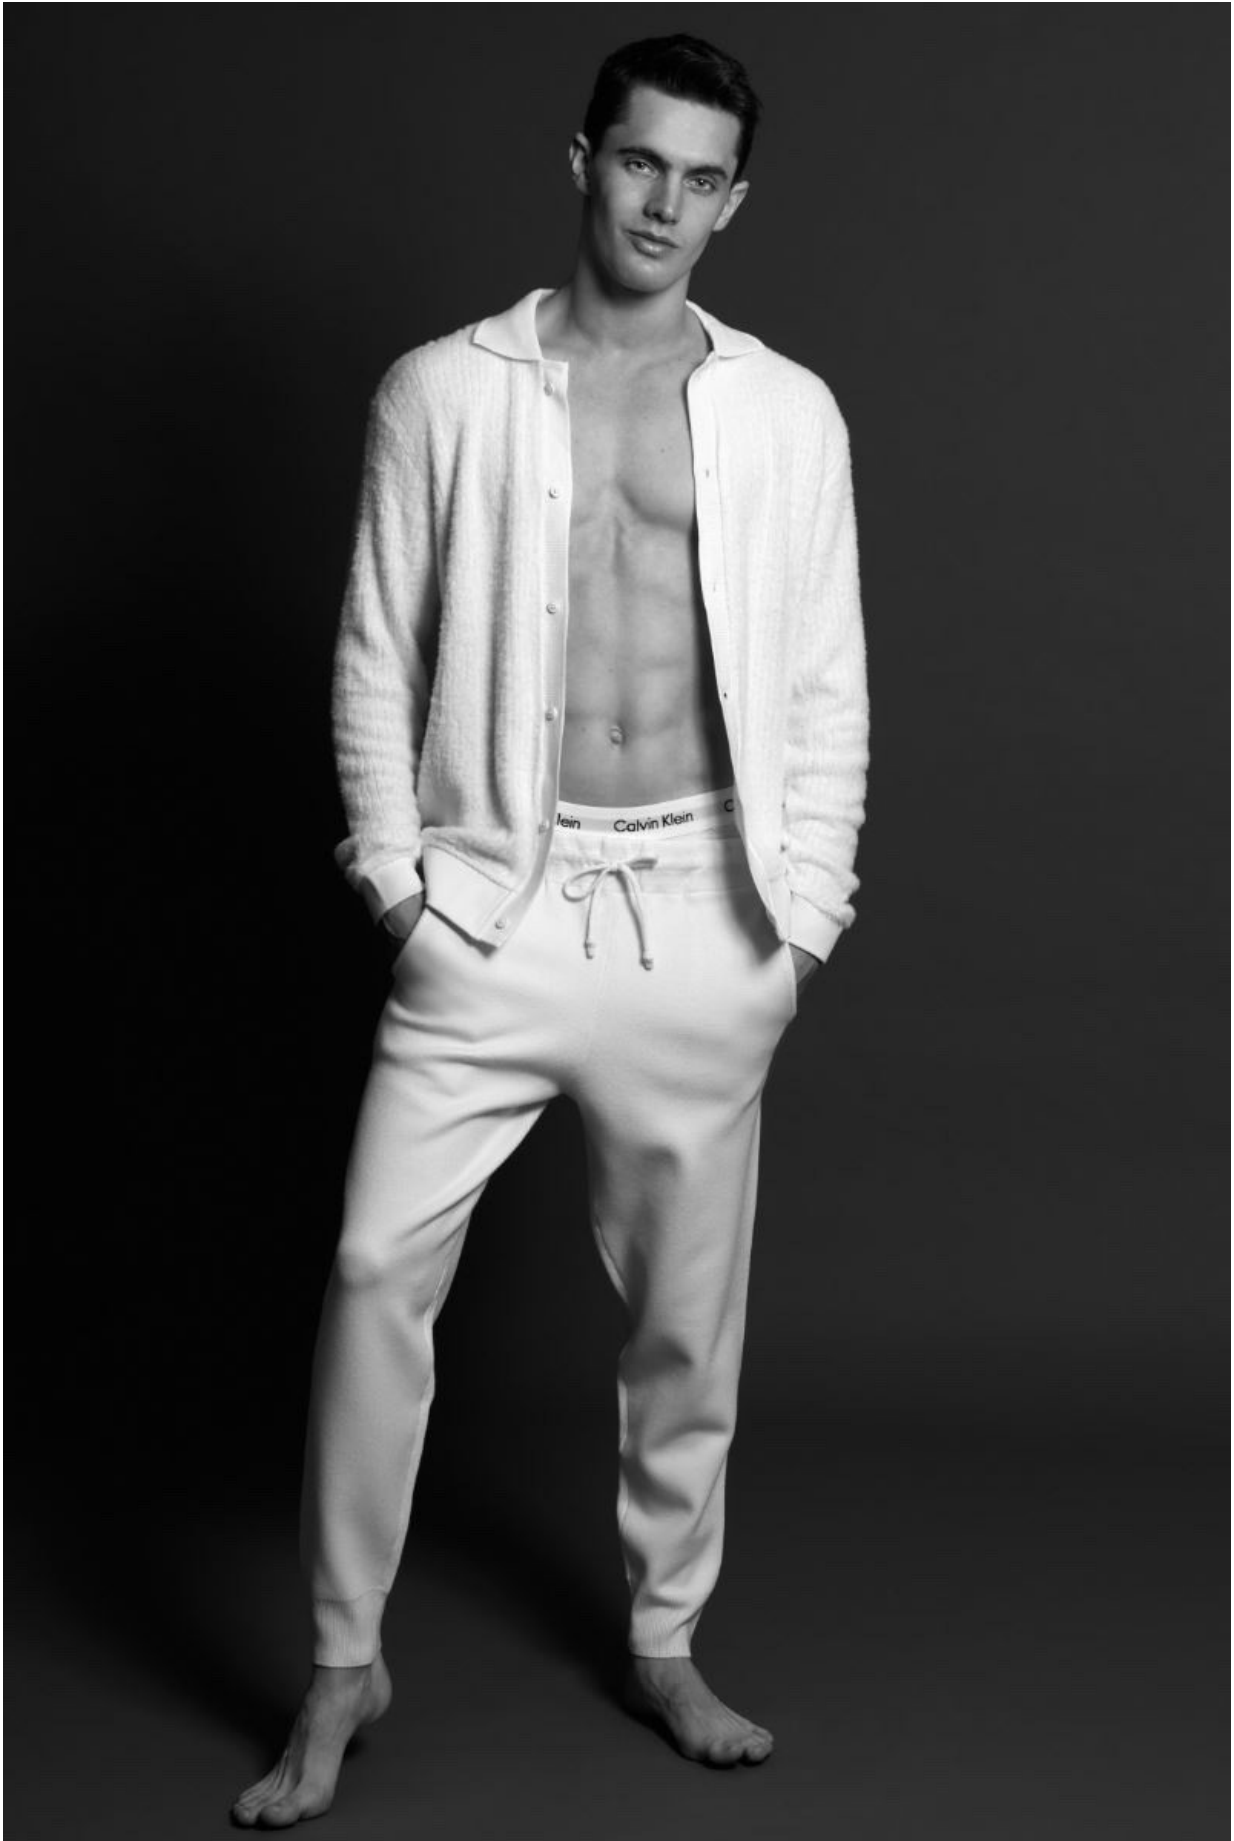

DAMAN

EDWARD BAYER

HEIGHT: 185 CHEST: 92 WAIST: 77 HAIR: BROWN EYES: BLUE SUIT: SHOES: 43