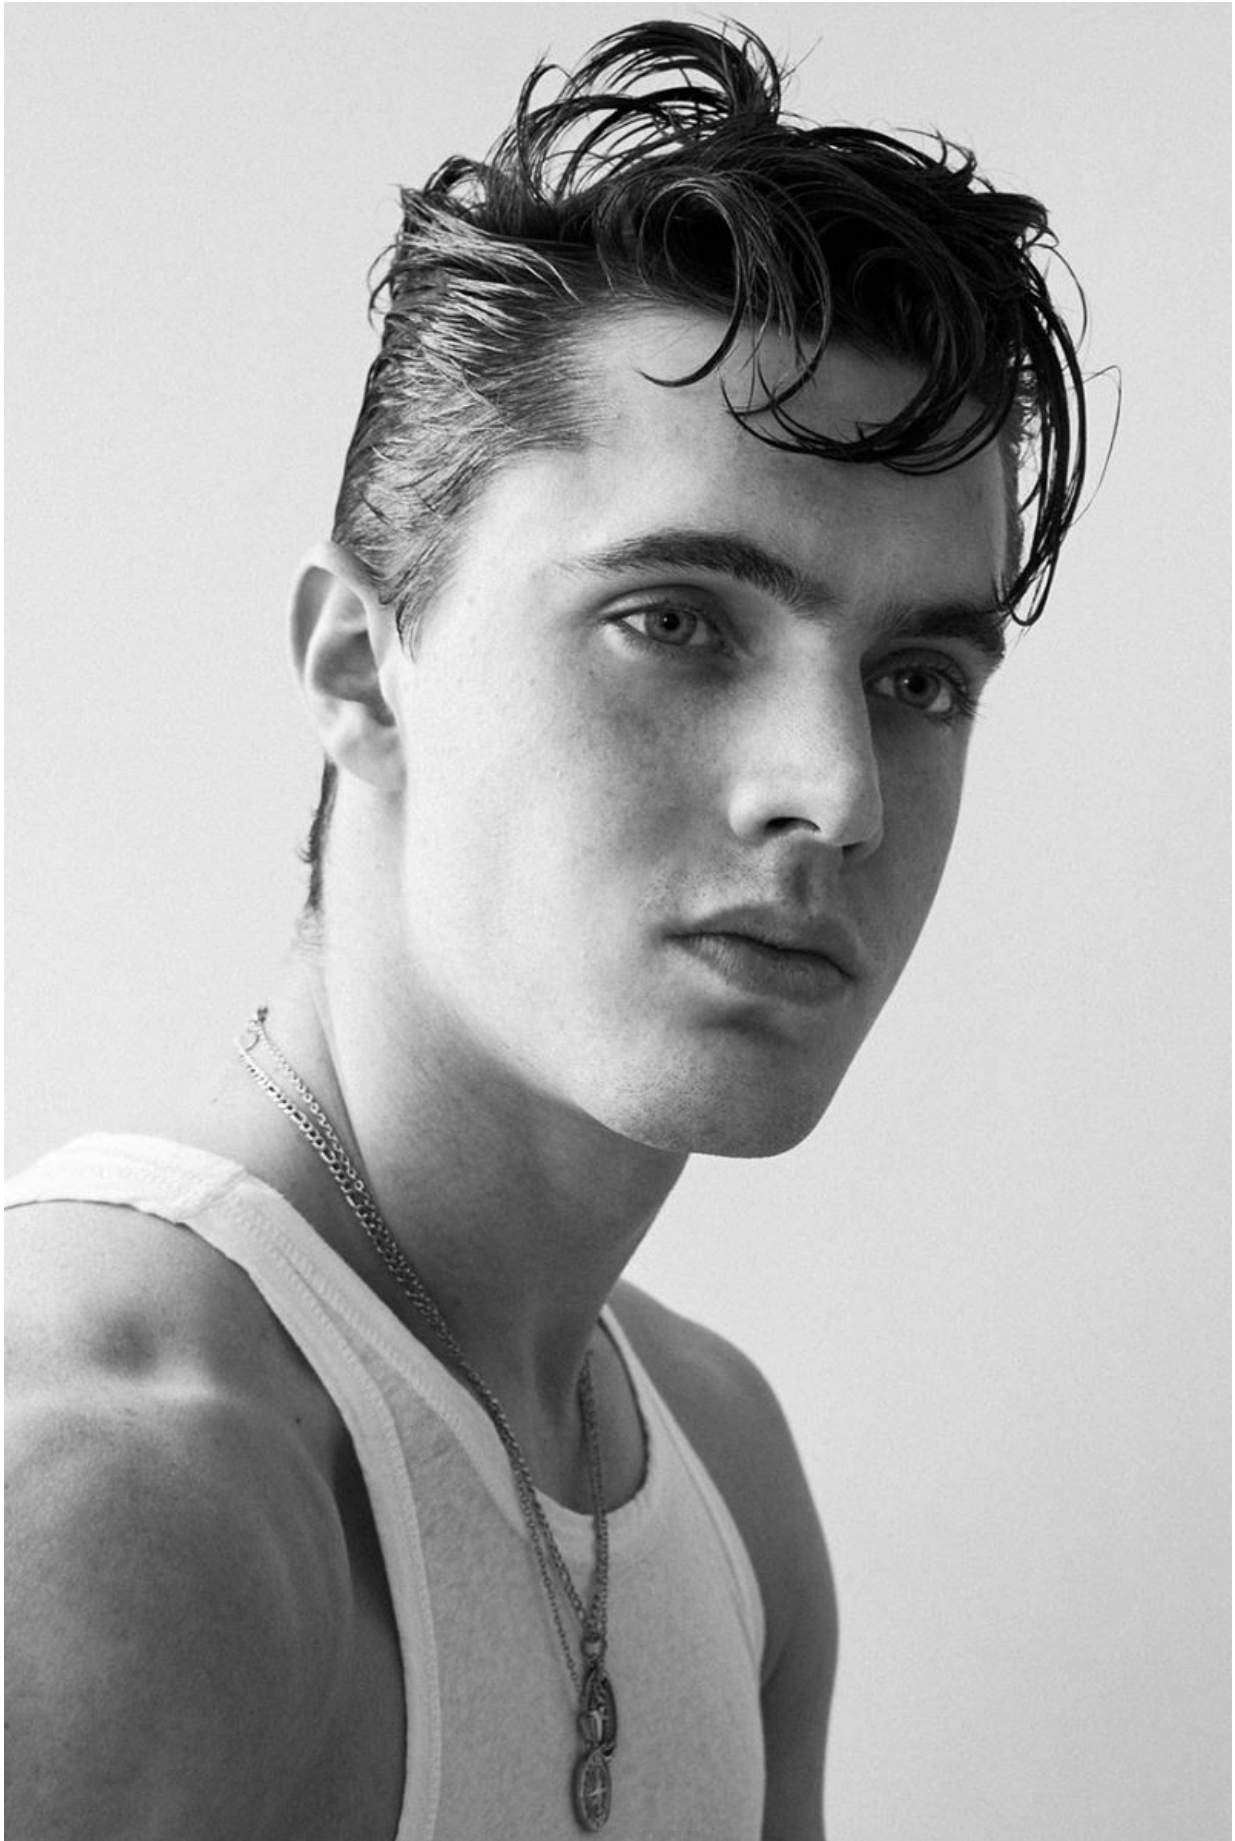

EDWARD BAYER

DAMAN

EDWARD BAYER

HEIGHT: 185 CHEST: 92 WAIST: 77 HAIR: BROWN EYES: BLUE SUIT: SHOES: 43