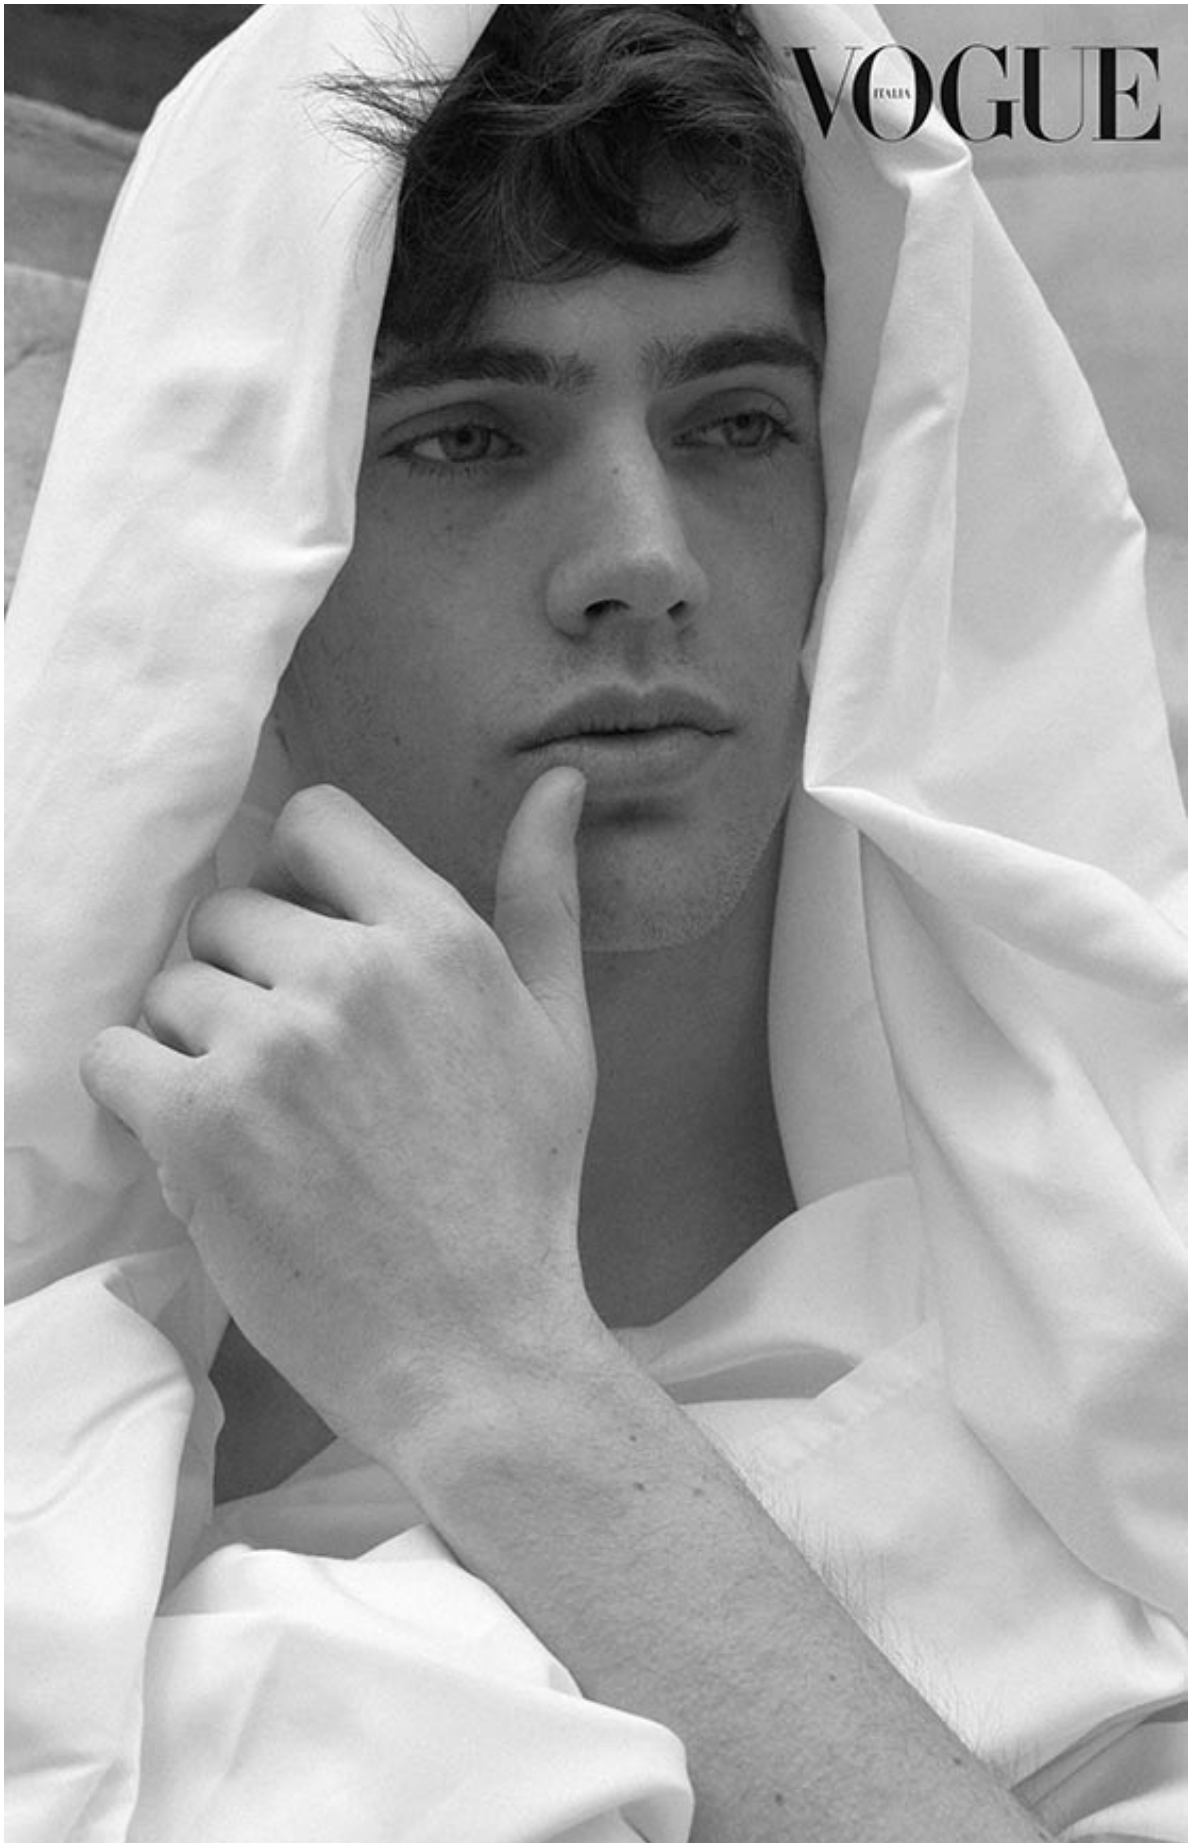

DAMAN

EDWARD BAYER

HEIGHT: 185 CHEST: 92 WAIST: 77 HAIR: BROWN EYES: BLUE SUIT: SHOES: 43

DAMAN

Coat KYLE'LYK @KLELYK_NEWYORK
Jeans @SCHAEFFERSGARMENTHOTEL
Belt APOLINAR @APOLINAR1948

GMAROMagazine

WINTER LOOK

Photographer HAROLD MINDEL @HAROLD.MINDEL
Model EDWARD BAYER @EDWARDBAYER
Model Agency BMG MODELS @BMG.MODELS
Styling HAROLD MINDEL @HAROLD.MINDEL
Retoucher MARKO PERAK @MARKUNIQUE

EDWARD BAYER

HEIGHT: 185 CHEST: 92 WAIST: 77 HAIR: BROWN EYES: BLUE SUIT: SHOES: 43

DAMAN

EDWARD BAYER

HEIGHT: 185 CHEST: 92 WAIST: 77 HAIR: BROWN EYES: BLUE SUIT: SHOES: 43

DAMAN

BOYS WEEK

EDWARD BAYER

HEIGHT: 185 CHEST: 92 WAIST: 77 HAIR: BROWN EYES: BLUE SUIT: SHOES: 43

DAMAN

EDWARD BAYER

HEIGHT: 185 CHEST: 92 WAIST: 77 HAIR: BROWN EYES: BLUE SUIT: SHOES: 43

DAMAN

EDWARD BAYER

HEIGHT: 185 CHEST: 92 WAIST: 77 HAIR: BROWN EYES: BLUE SUIT: SHOES: 43

DAMAN

EDWARD BAYER

HEIGHT: 185 CHEST: 92 WAIST: 77 HAIR: BROWN EYES: BLUE SUIT: SHOES: 43