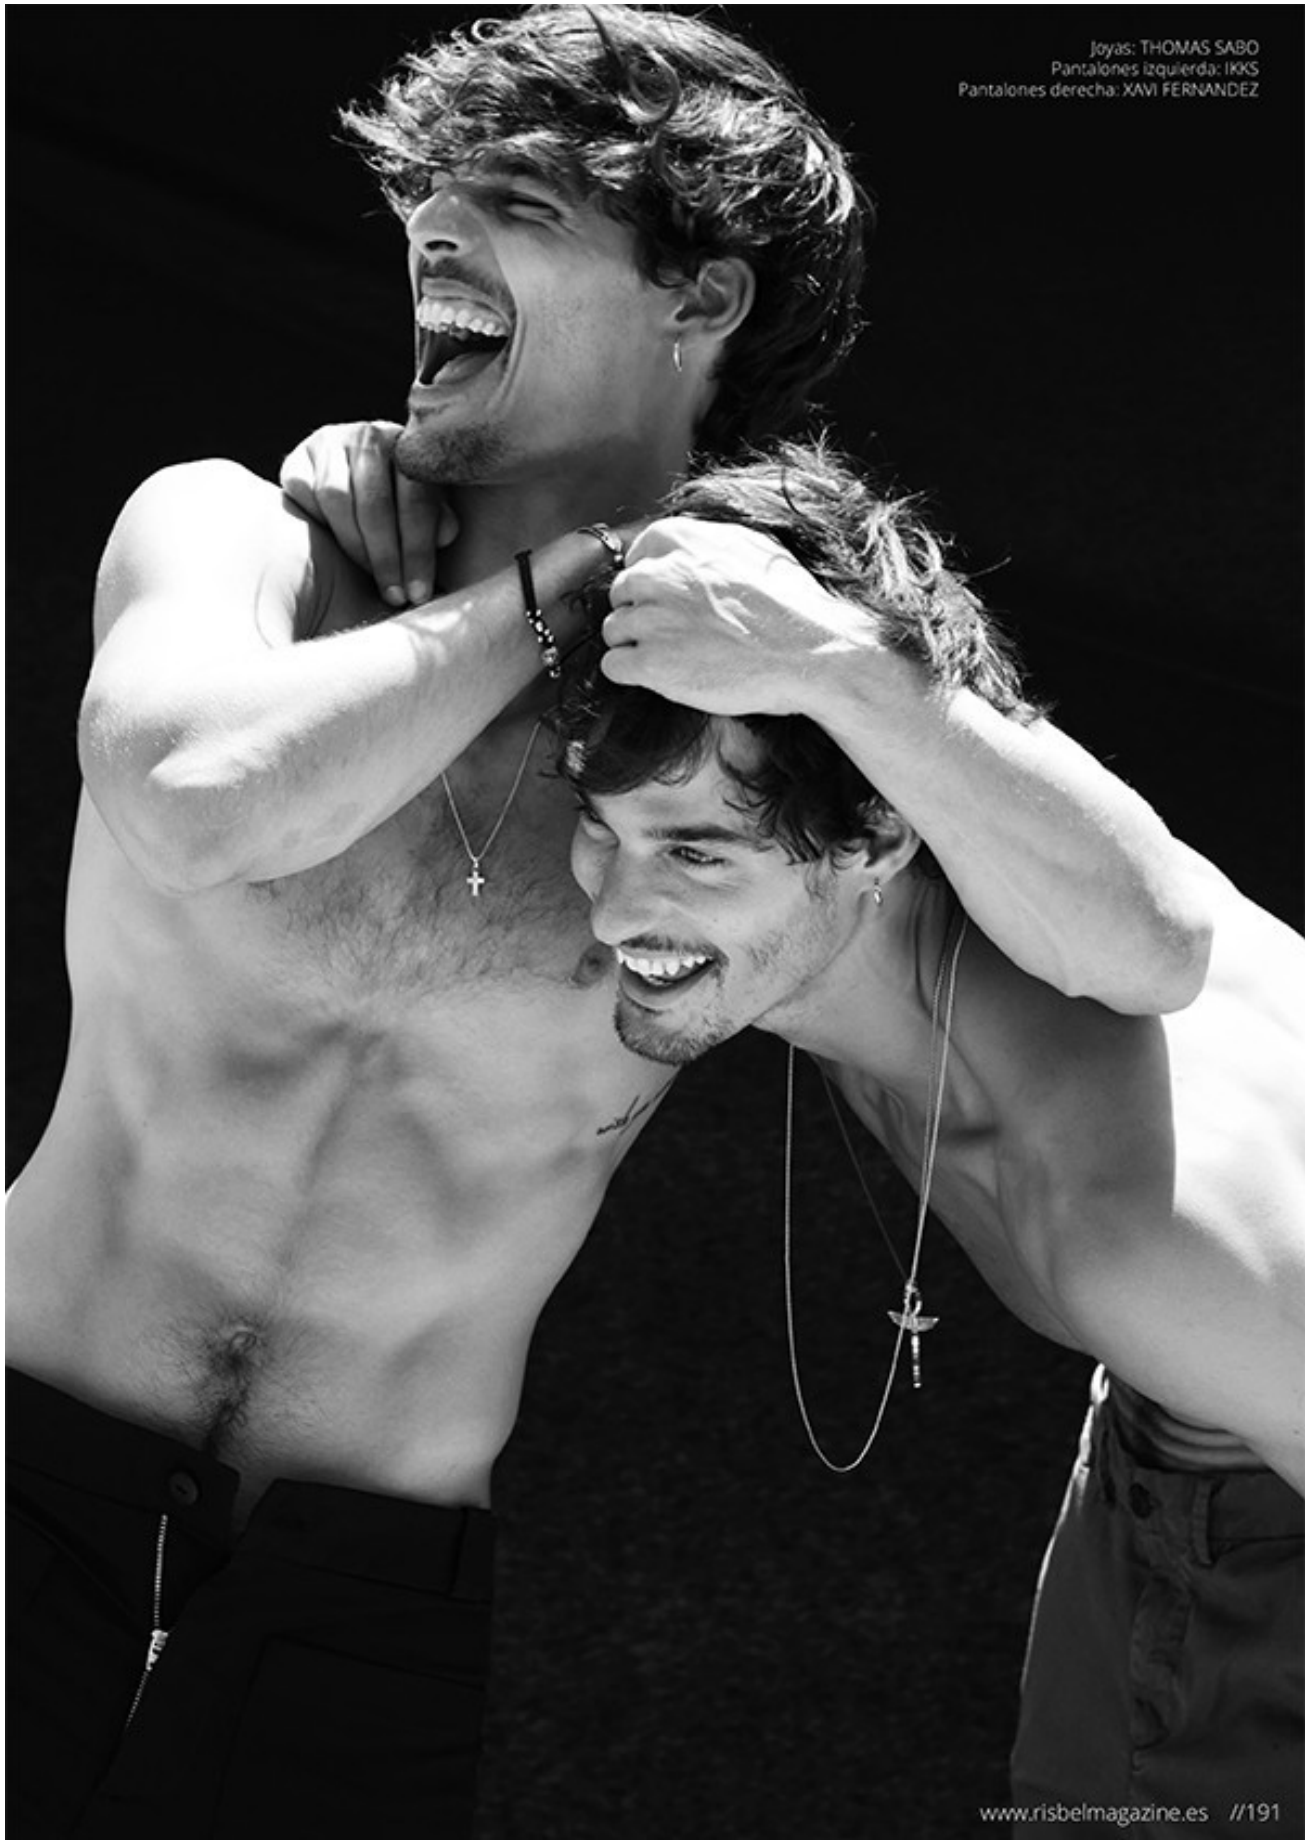

DAMAN

Joyas: THOMAS SABO
Pantalones izquierda: IKKS
Pantalones derecha: XAVI FERNANDEZ

www.risbelmagazine.es //191

EDU ROMAN

HEIGHT: 184 CHEST: 97 WAIST: 77 HAIR: BROWN EYES: BLUE SUIT: 48 SHOES: 43