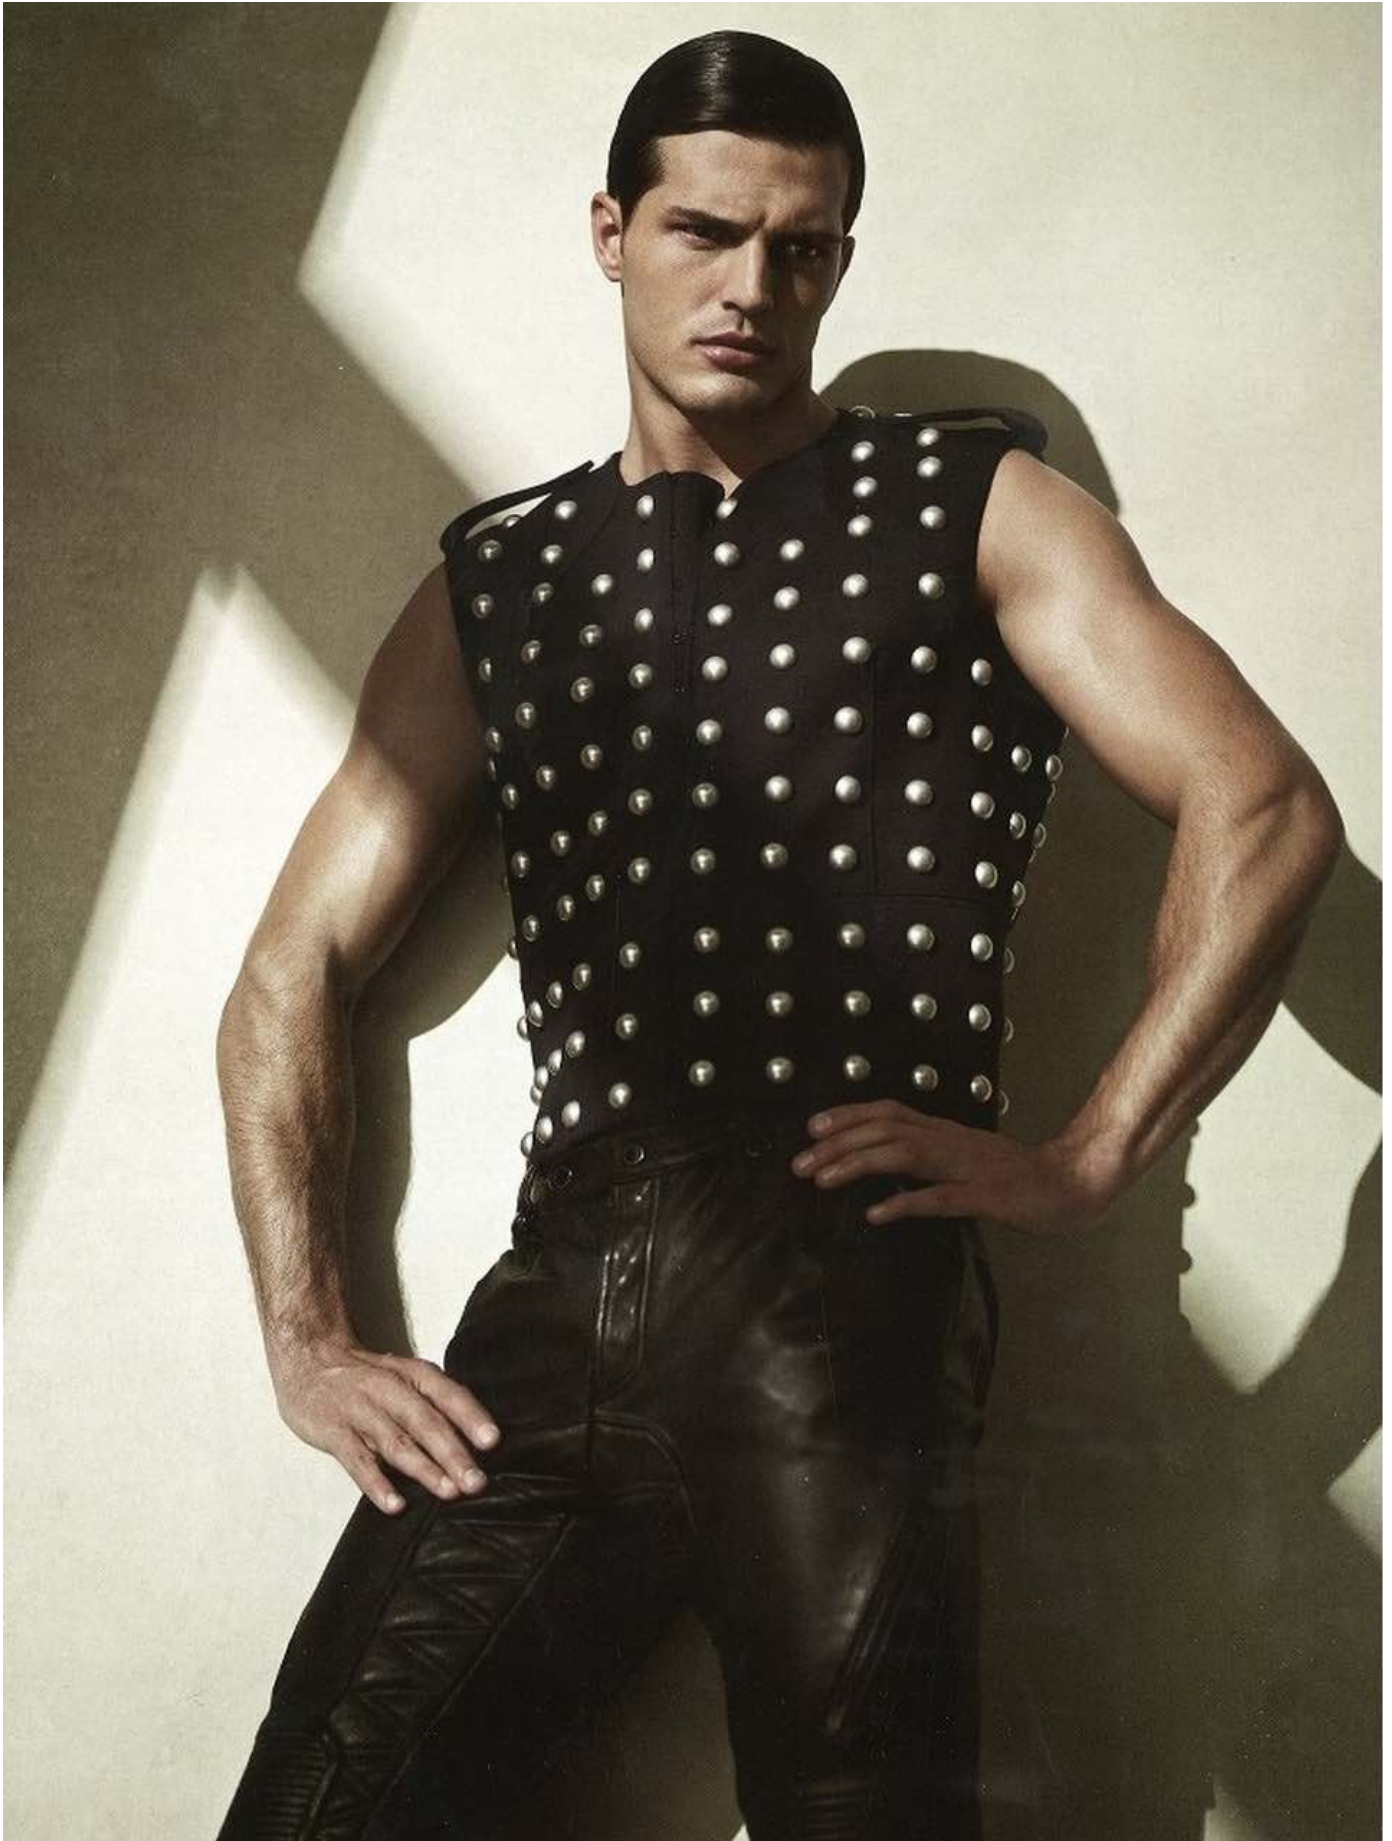

DAMAN

HEIGHT: 184 CHEST: 99 WAIST: 79 HAIR: BROWN EYES: BROWN SUIT: 48 SHOES: 43