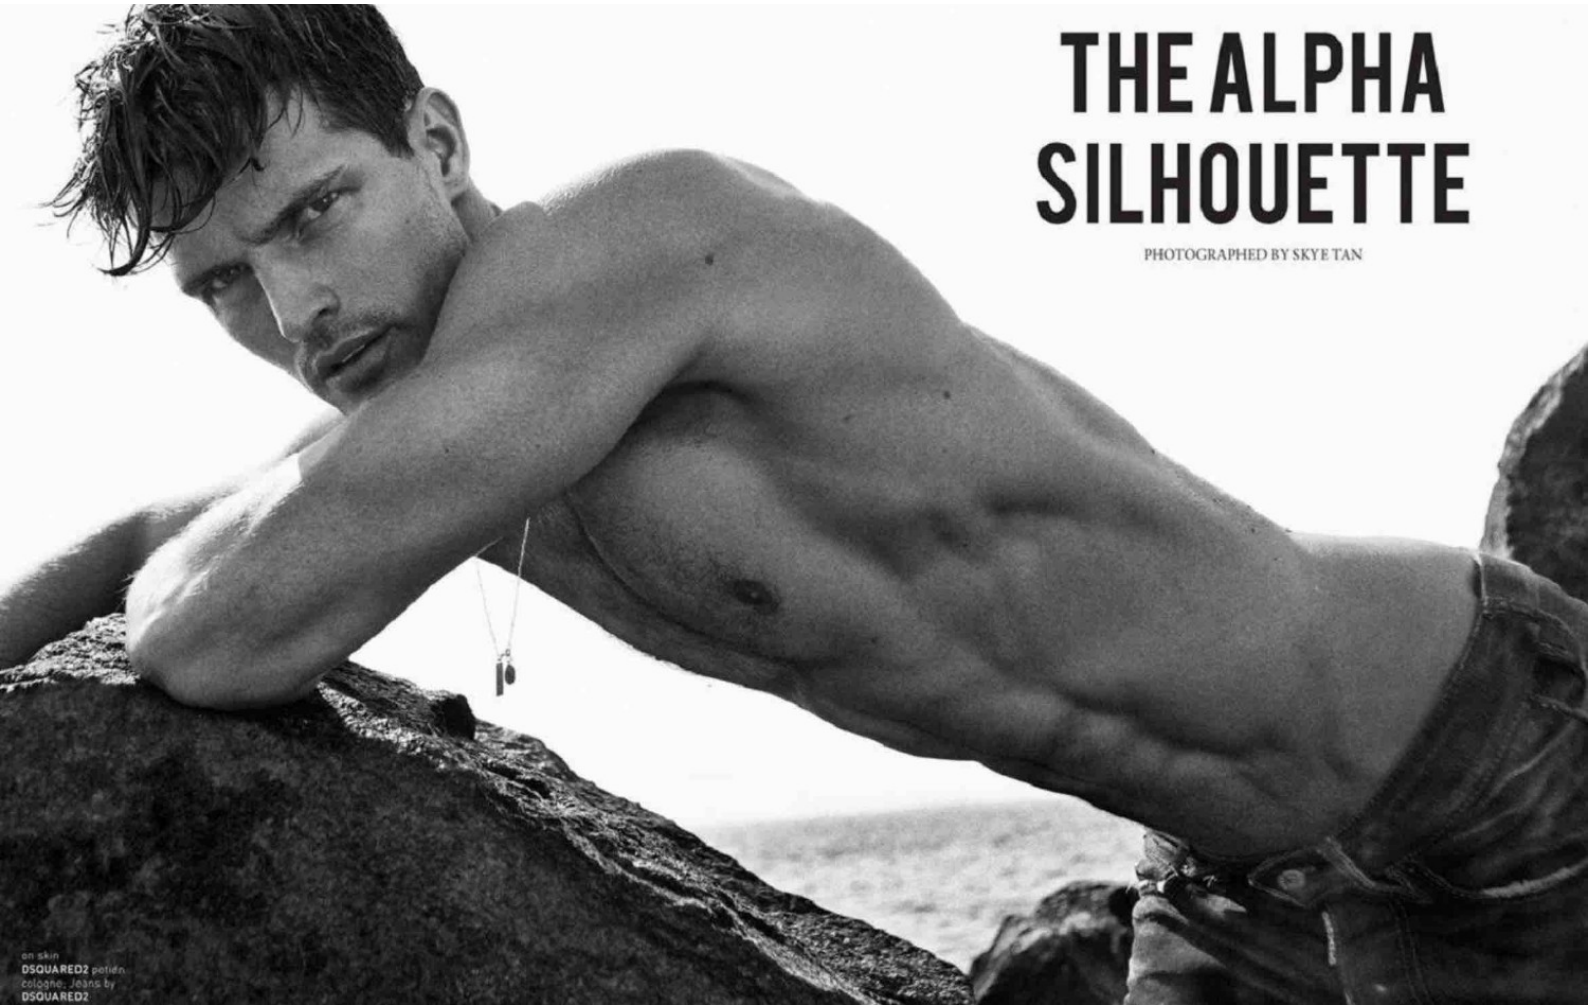

DAMAN

THE ALPHA SILHOUETTE

PHOTOGRAPHED BY SKYE TAN

on skin
DSQUARED2 petén
cologne. Jeans by
DSQUARED2

DIEGO MIGUEL

HEIGHT: 184 CHEST: 99 WAIST: 79 HAIR: BROWN EYES: BROWN SUIT: 48 SHOES: 43