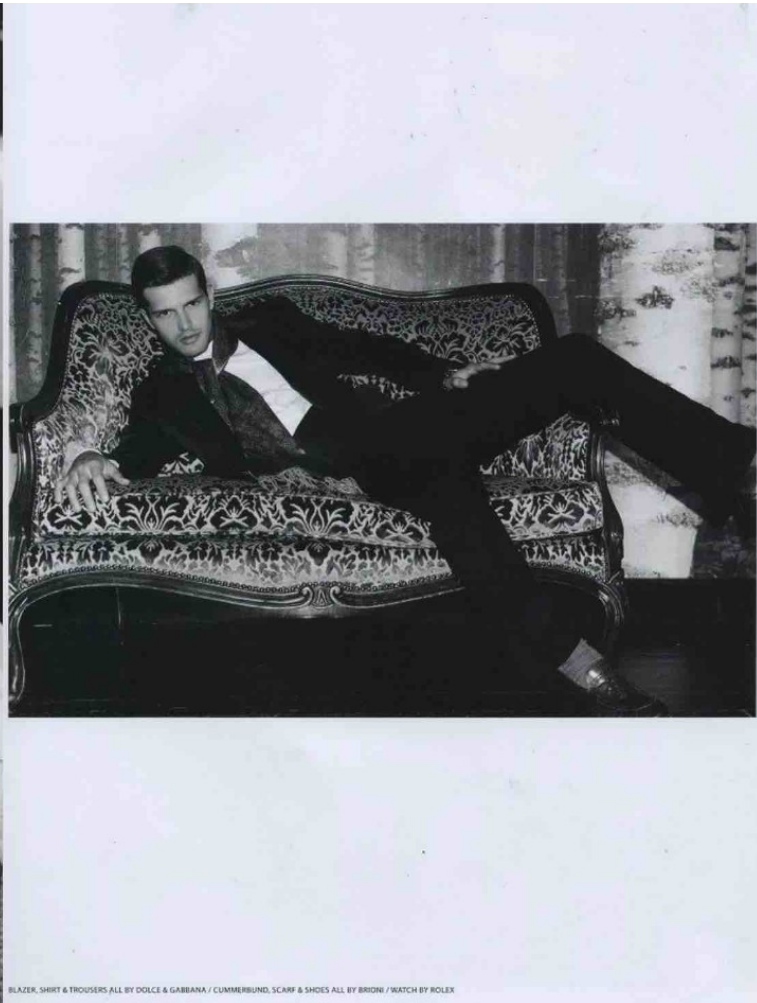

DAMAN

DIEGO MIGUEL

HEIGHT: 184 CHEST: 99 WAIST: 79 HAIR: BROWN EYES: BROWN SUIT: 48 SHOES: 43