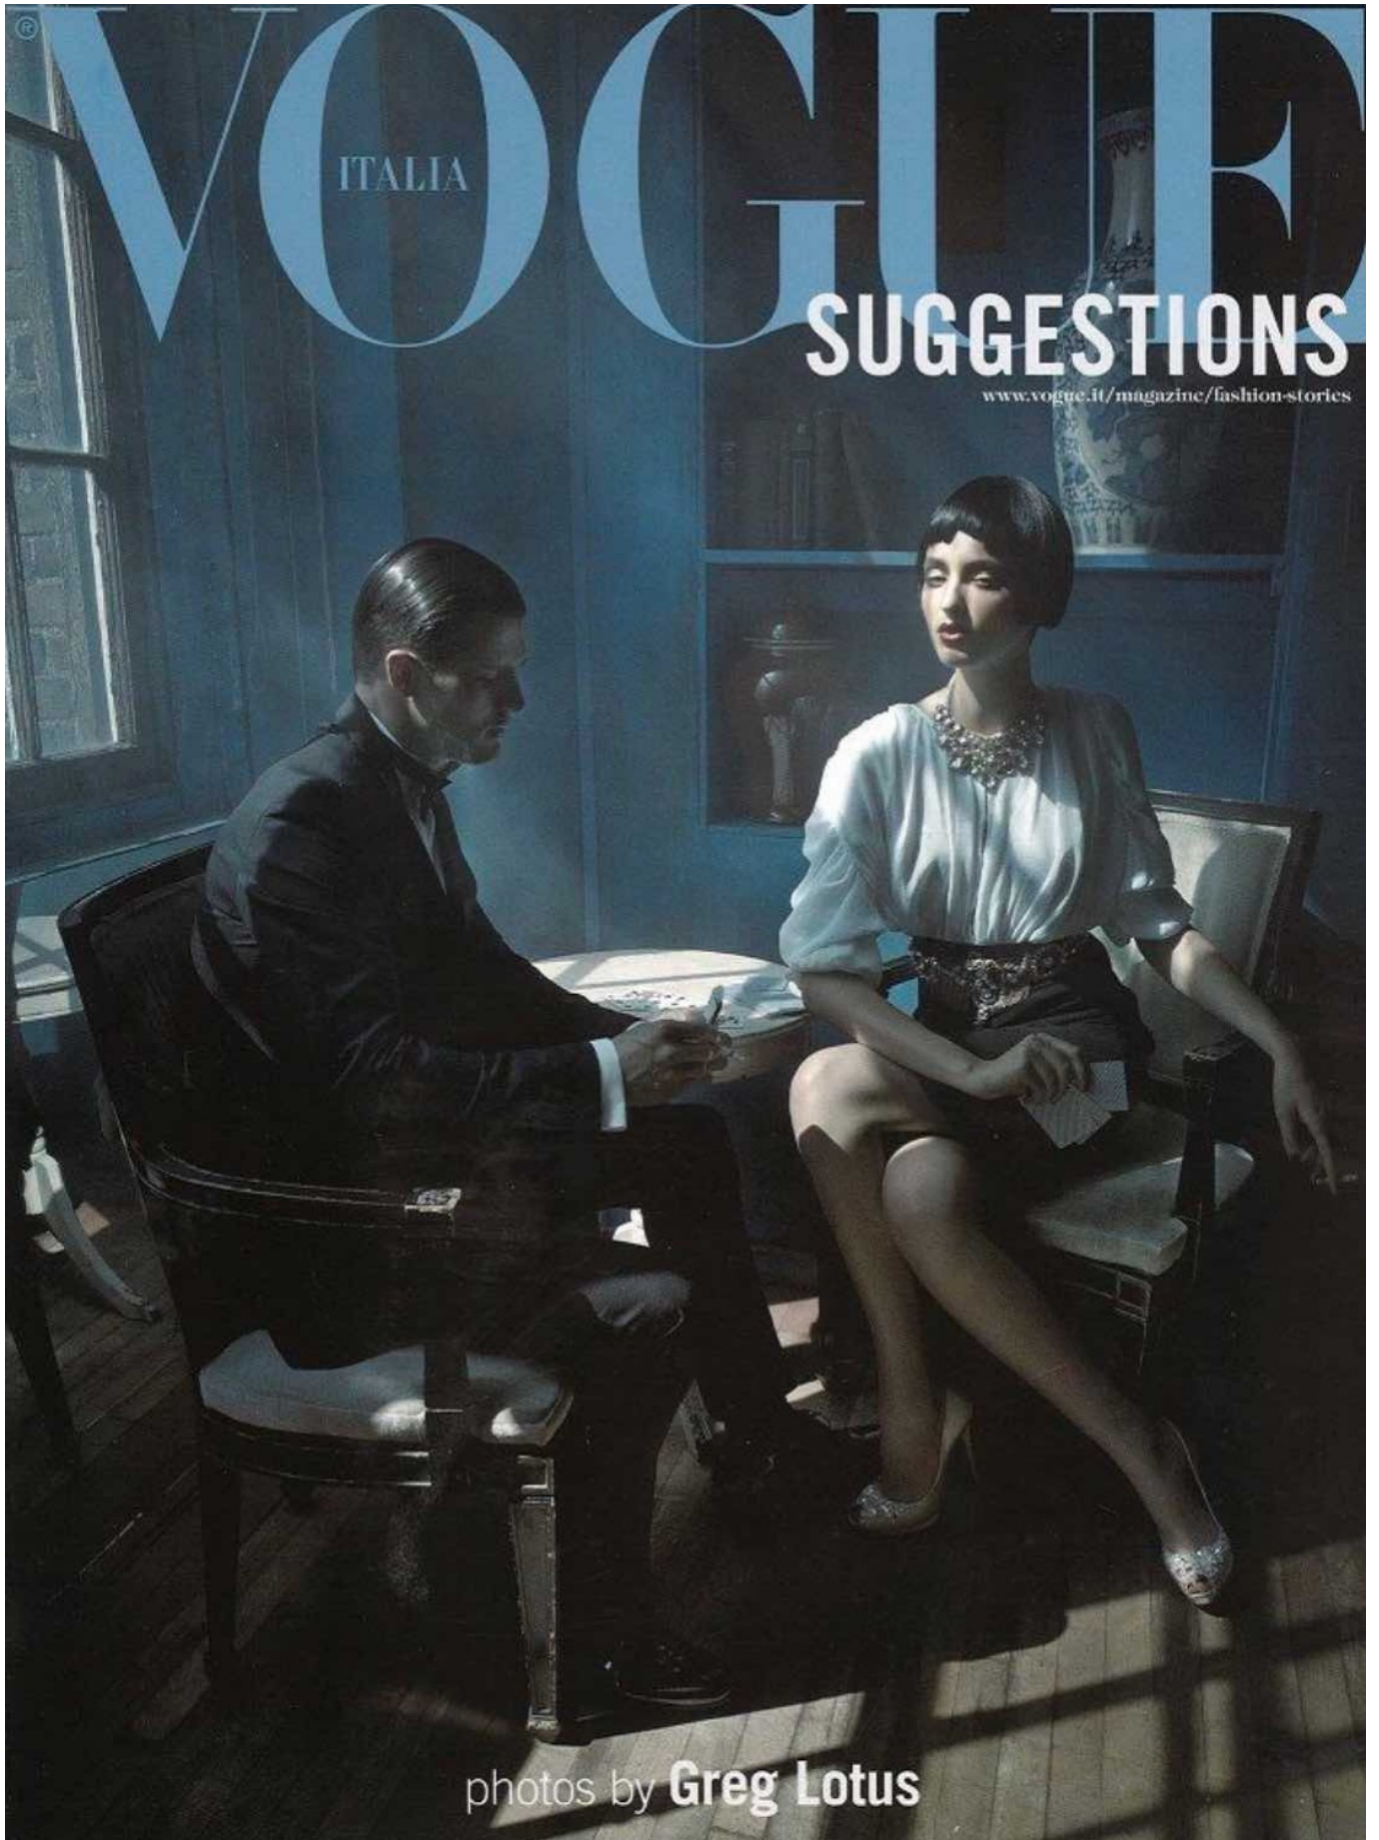

HEIGHT: 184 CHEST: 99 WAIST: 79 HAIR: BROWN EYES: BROWN SUIT: 48 SHOES: 43

DAMAN

DIEGO MIGUEL

HEIGHT: 184 CHEST: 99 WAIST: 79 HAIR: BROWN EYES: BROWN SUIT: 48 SHOES: 43

DAMAN

DIEGO MIGUEL

HEIGHT: 184 CHEST: 99 WAIST: 79 HAIR: BROWN EYES: BROWN SUIT: 48 SHOES: 43