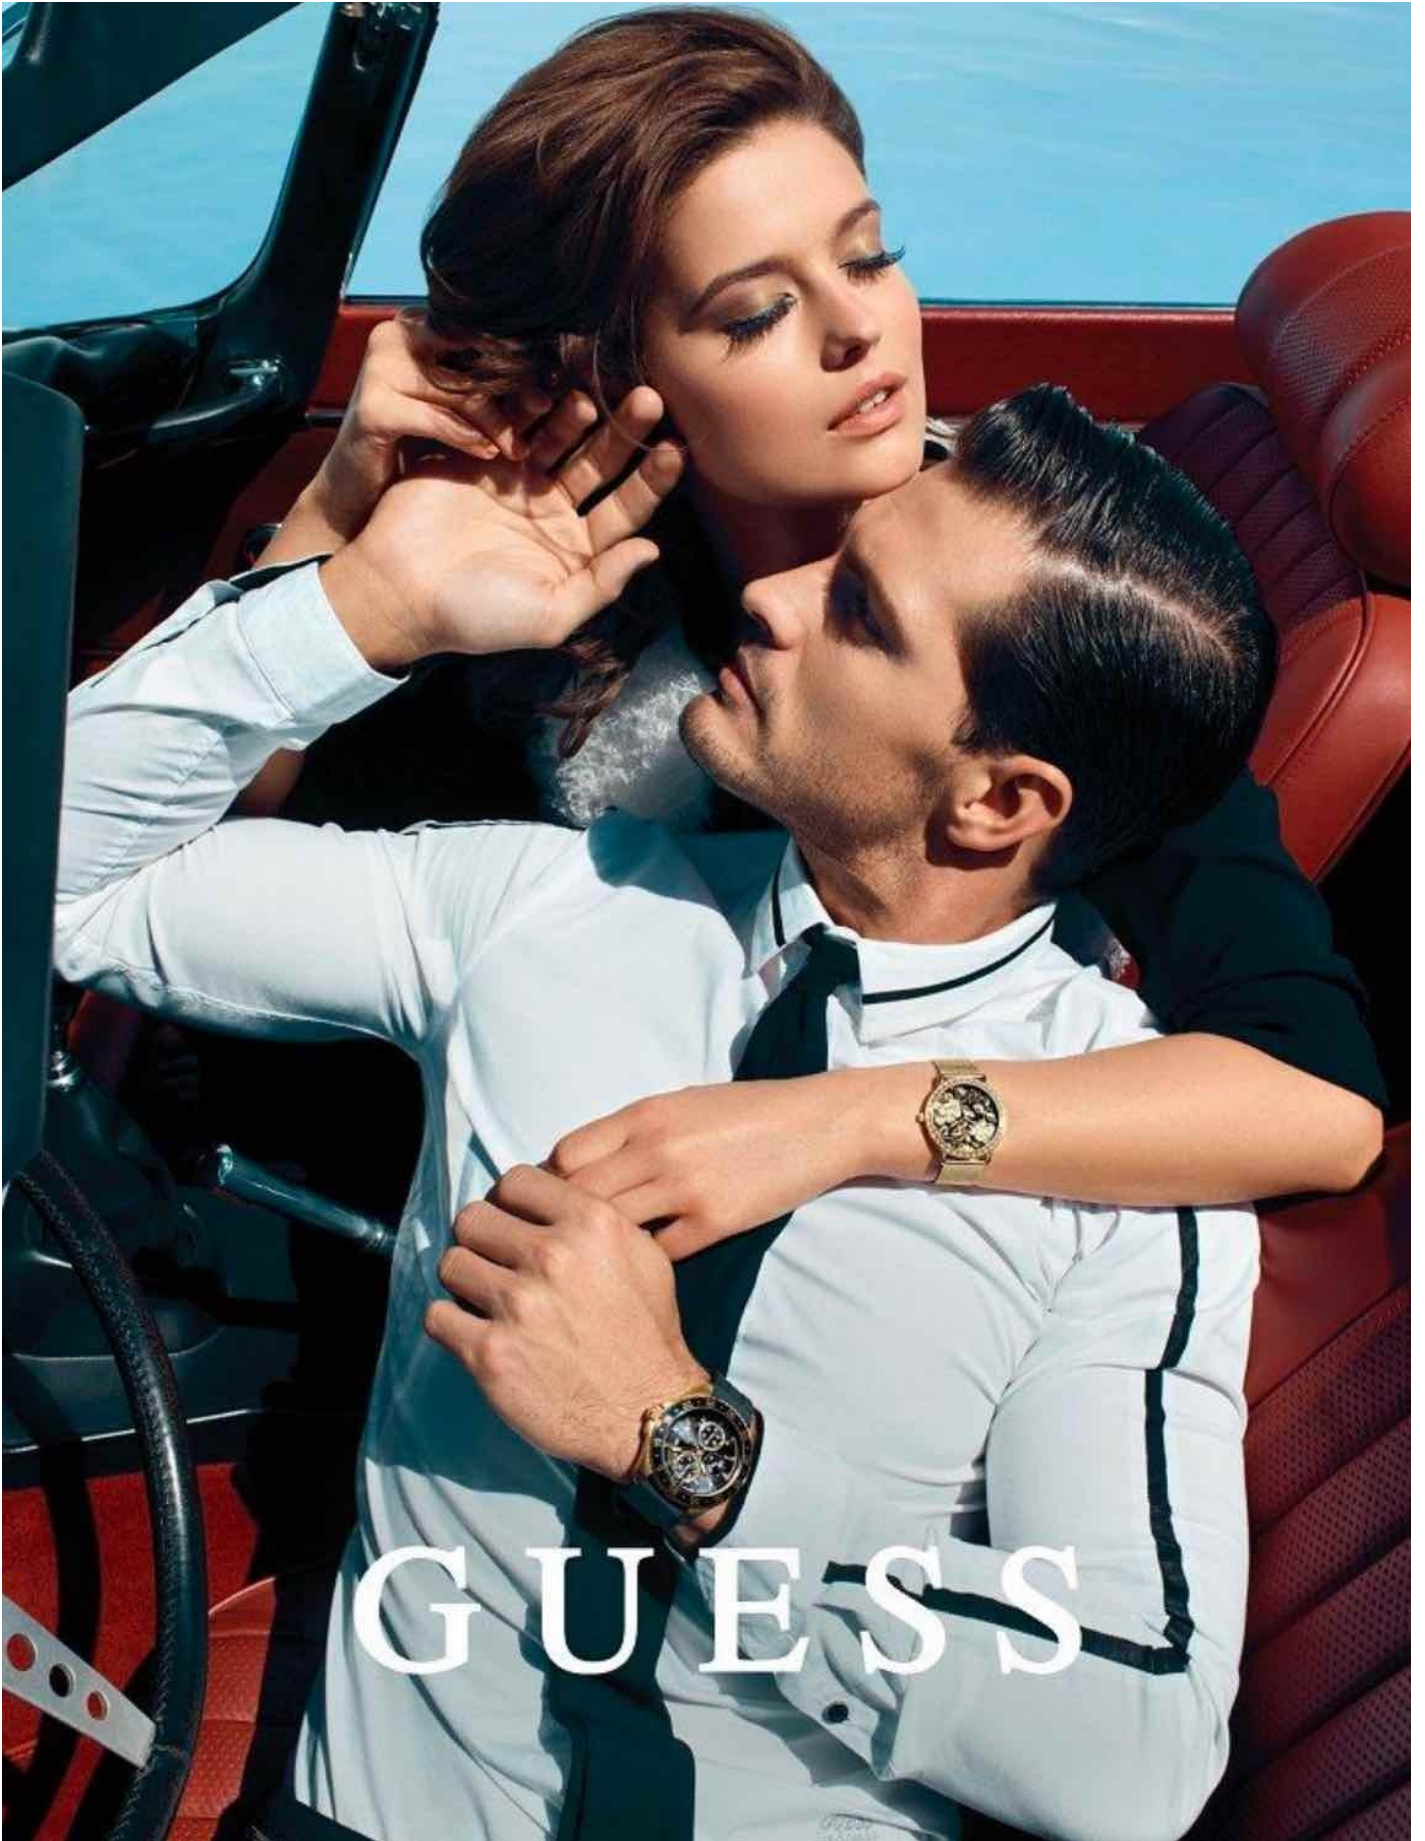

DAMAN

DIEGO MIGUEL

HEIGHT: 184 CHEST: 99 WAIST: 79 HAIR: BROWN EYES: BROWN SUIT: 48 SHOES: 43

DAMAN

G U E S S

DIEGO MIGUEL

HEIGHT: 184 CHEST: 99 WAIST: 79 HAIR: BROWN EYES: BROWN SUIT: 48 SHOES: 43

DAMAN