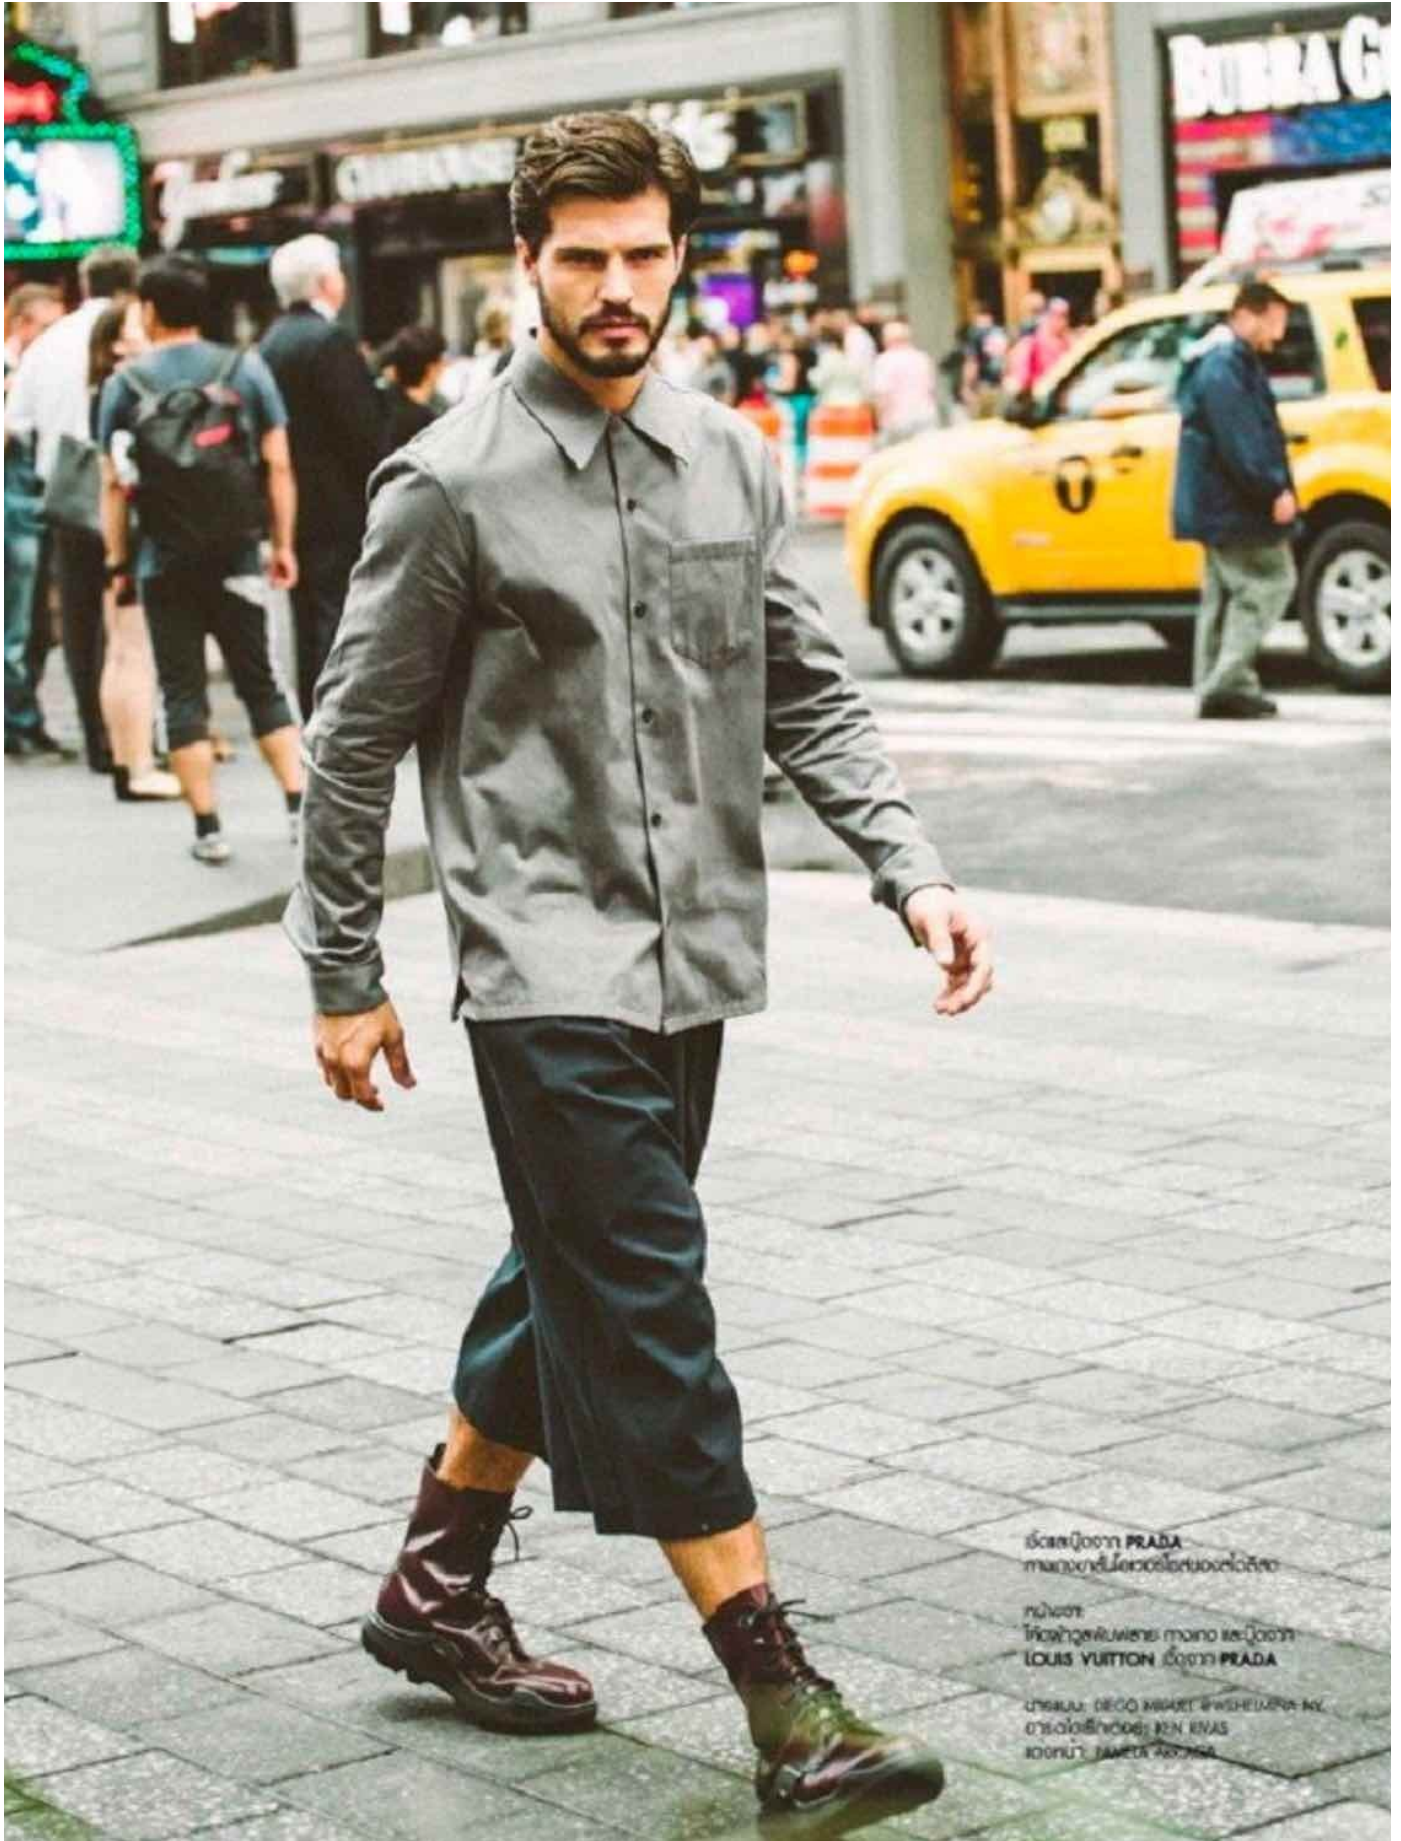

DAMAN

DIEGO MIGUEL

HEIGHT: 184 CHEST: 99 WAIST: 79 HAIR: BROWN EYES: BROWN SUIT: 48 SHOES: 43