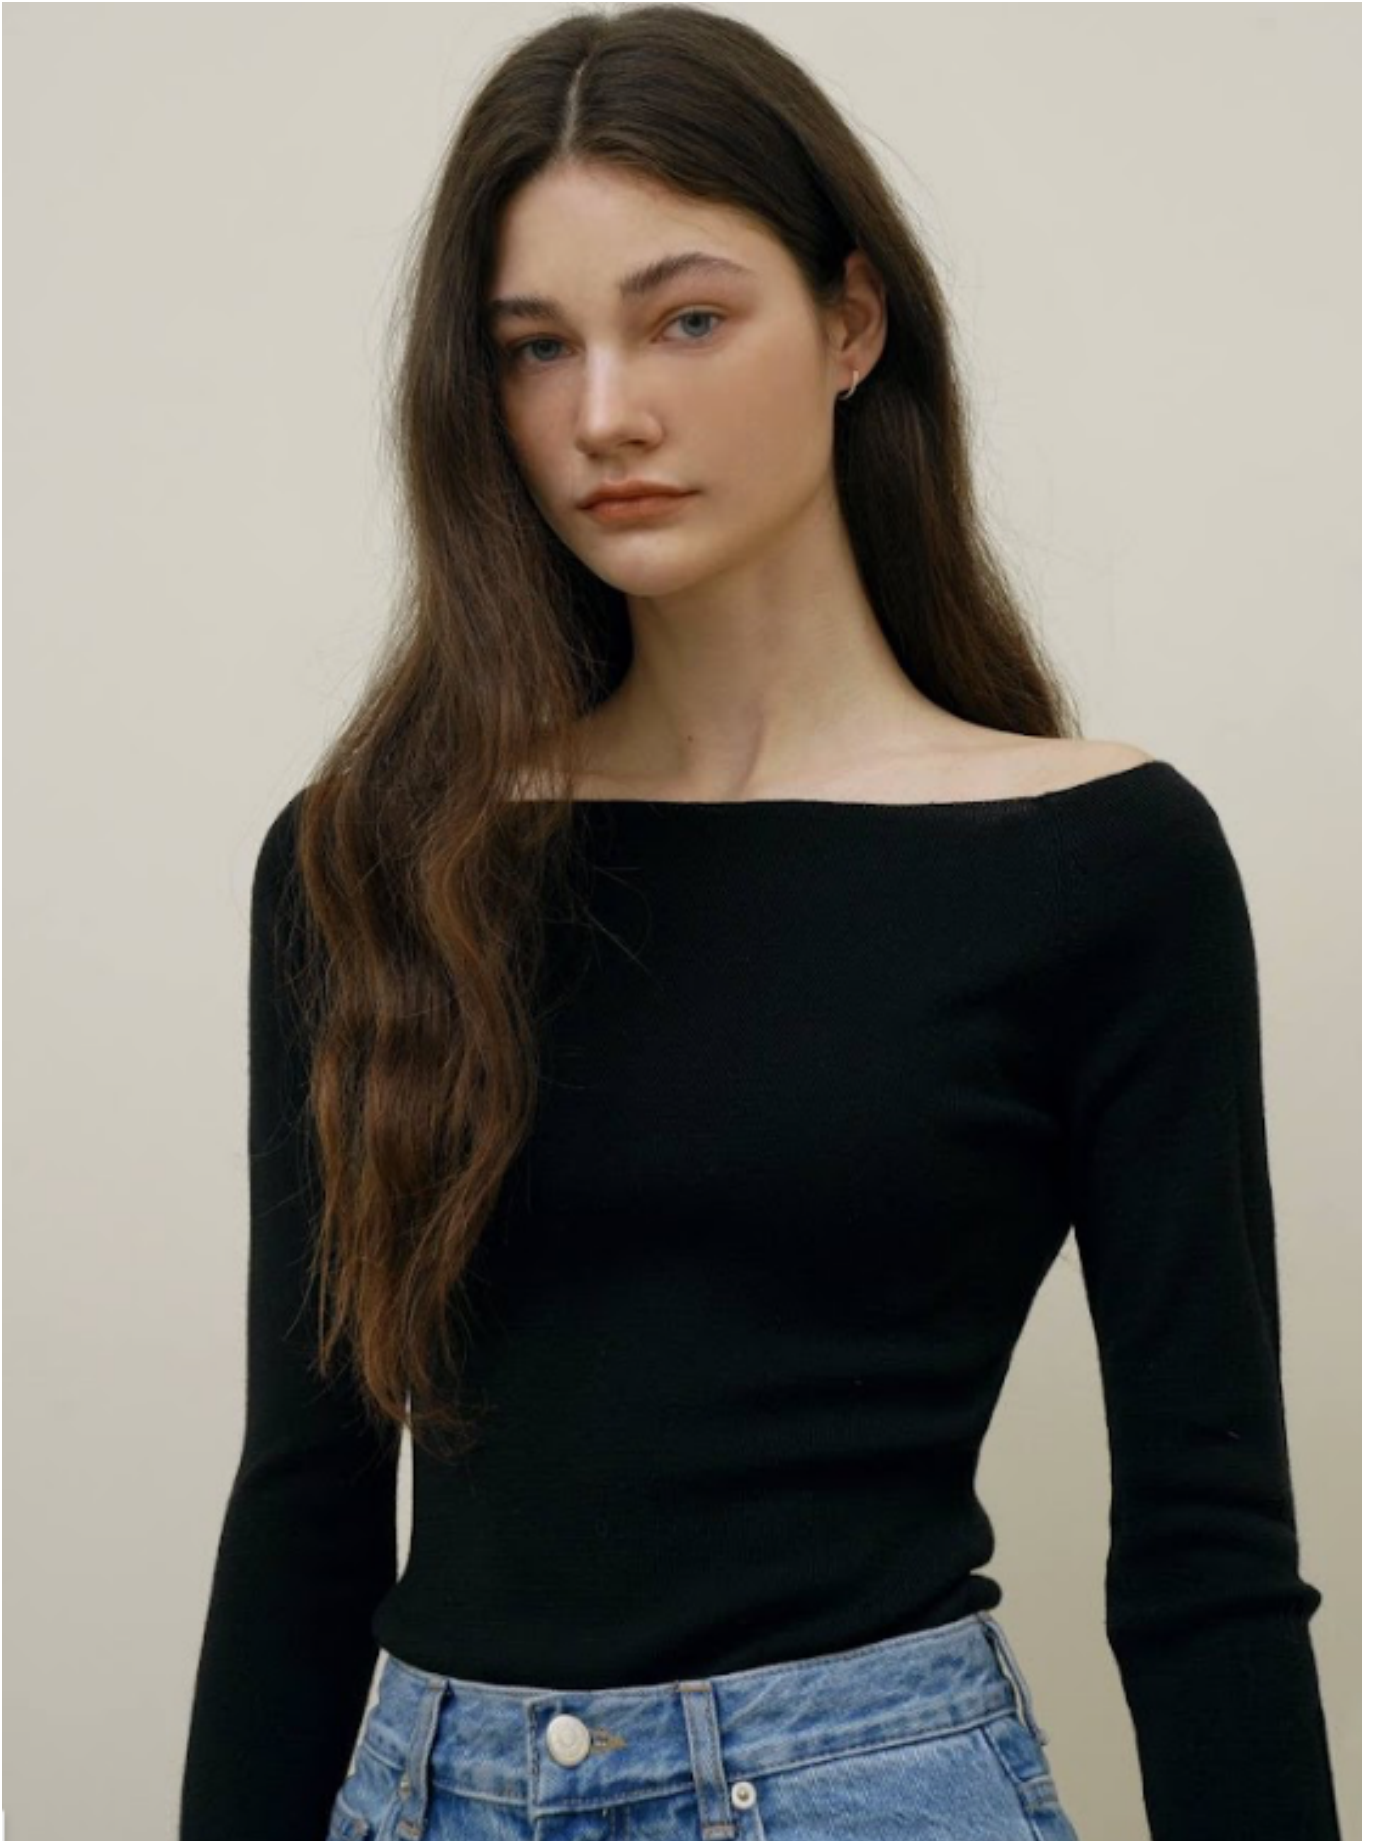

DAMAN

DARIIA

HEIGHT: 177 CHEST: 85 WAIST: 62 HAIR: BROWN EYES: BLUE SUIT: SHOES: 39-40