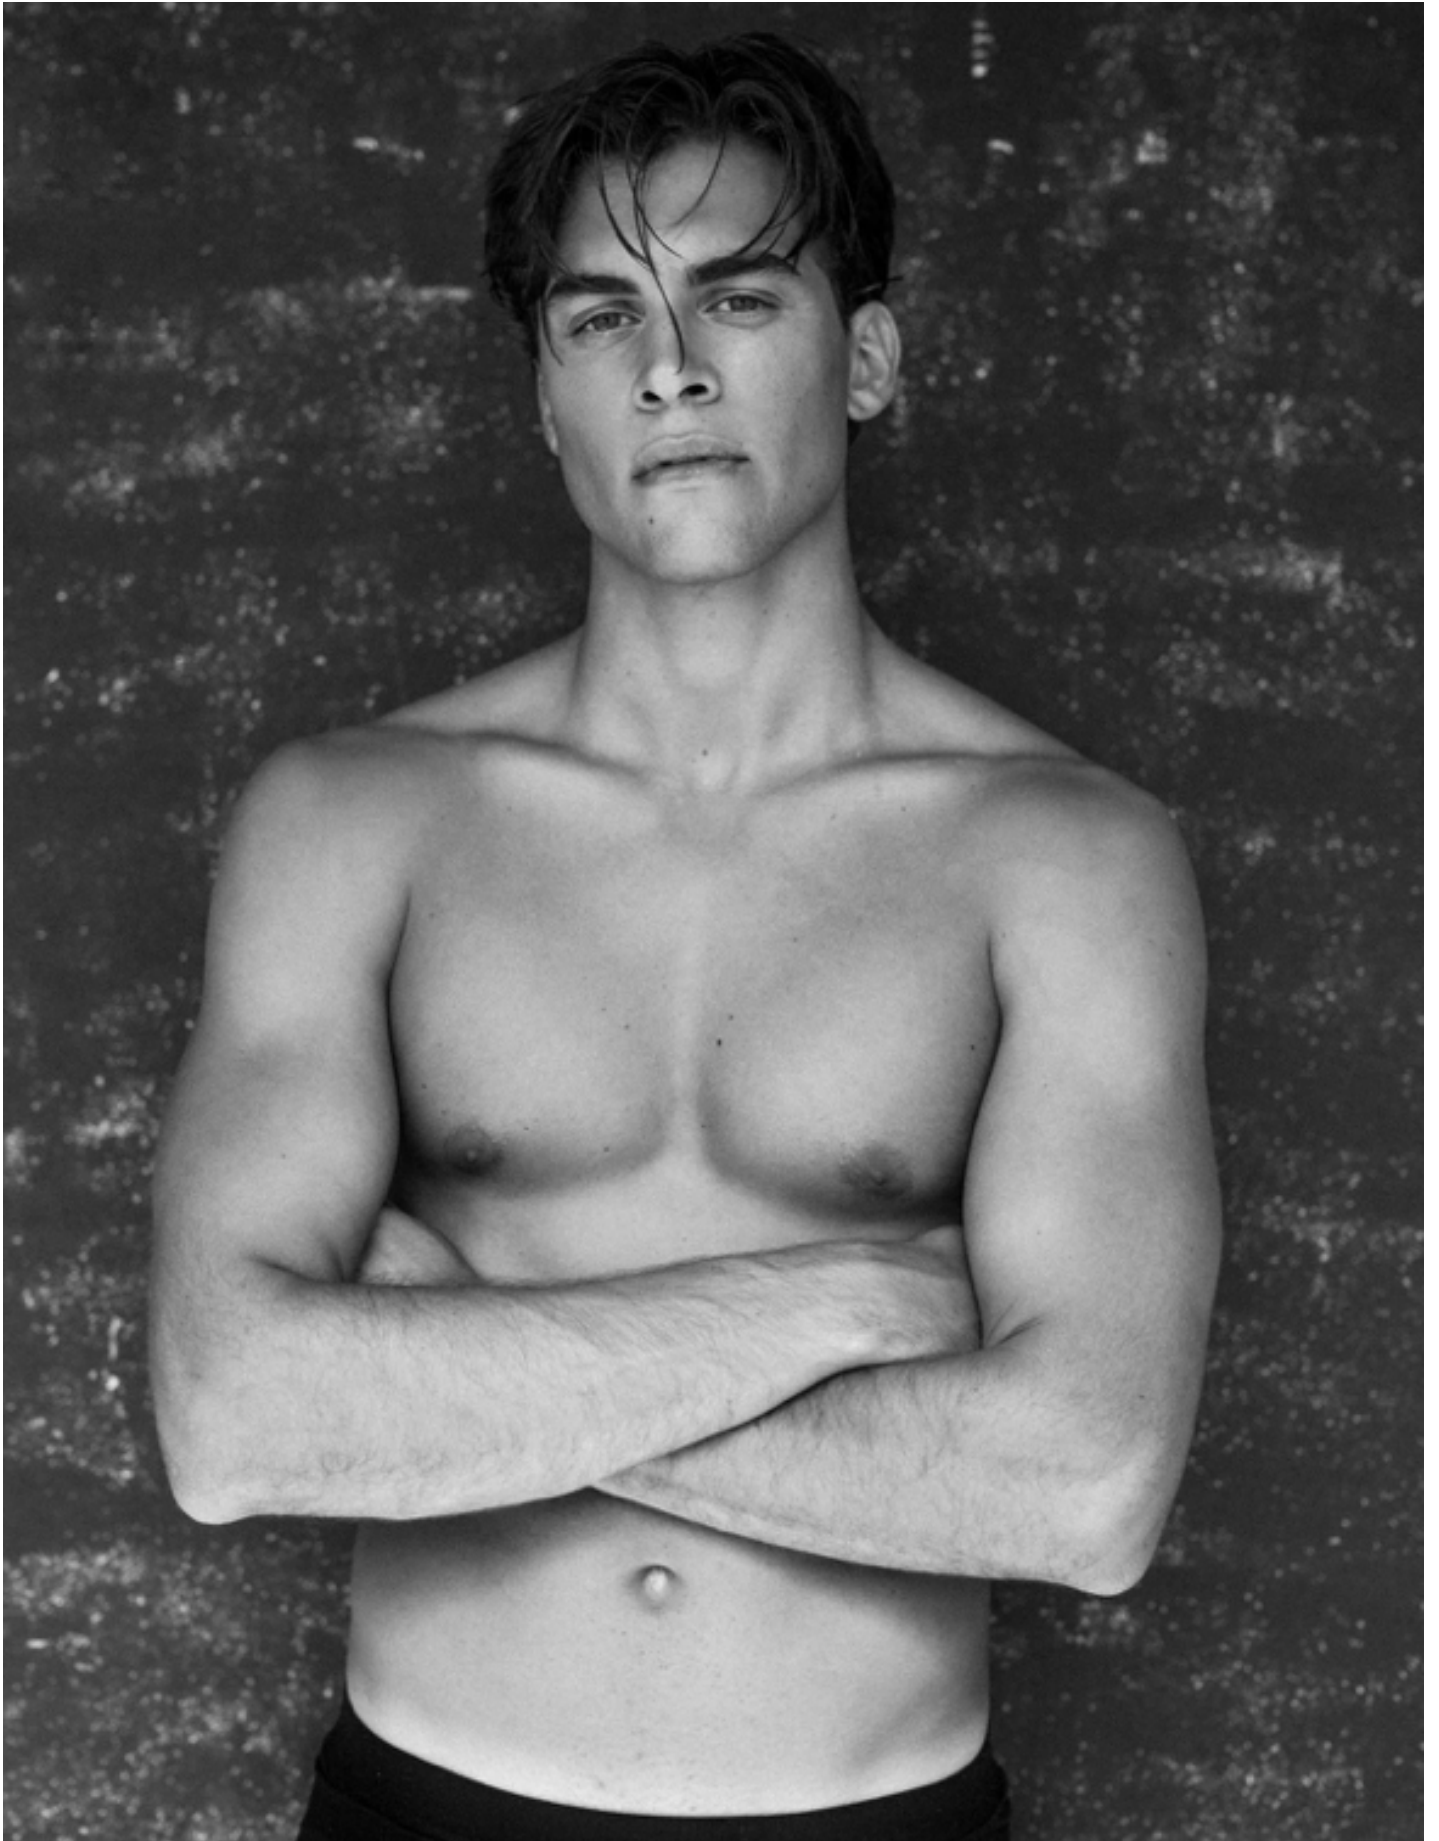

DANIEL JESUS

DAMAN

HEIGHT: 187 CHEST: 97 WAIST: 76 HAIR: BROWN EYES: BLUE SUIT: 48 SHOES: 42