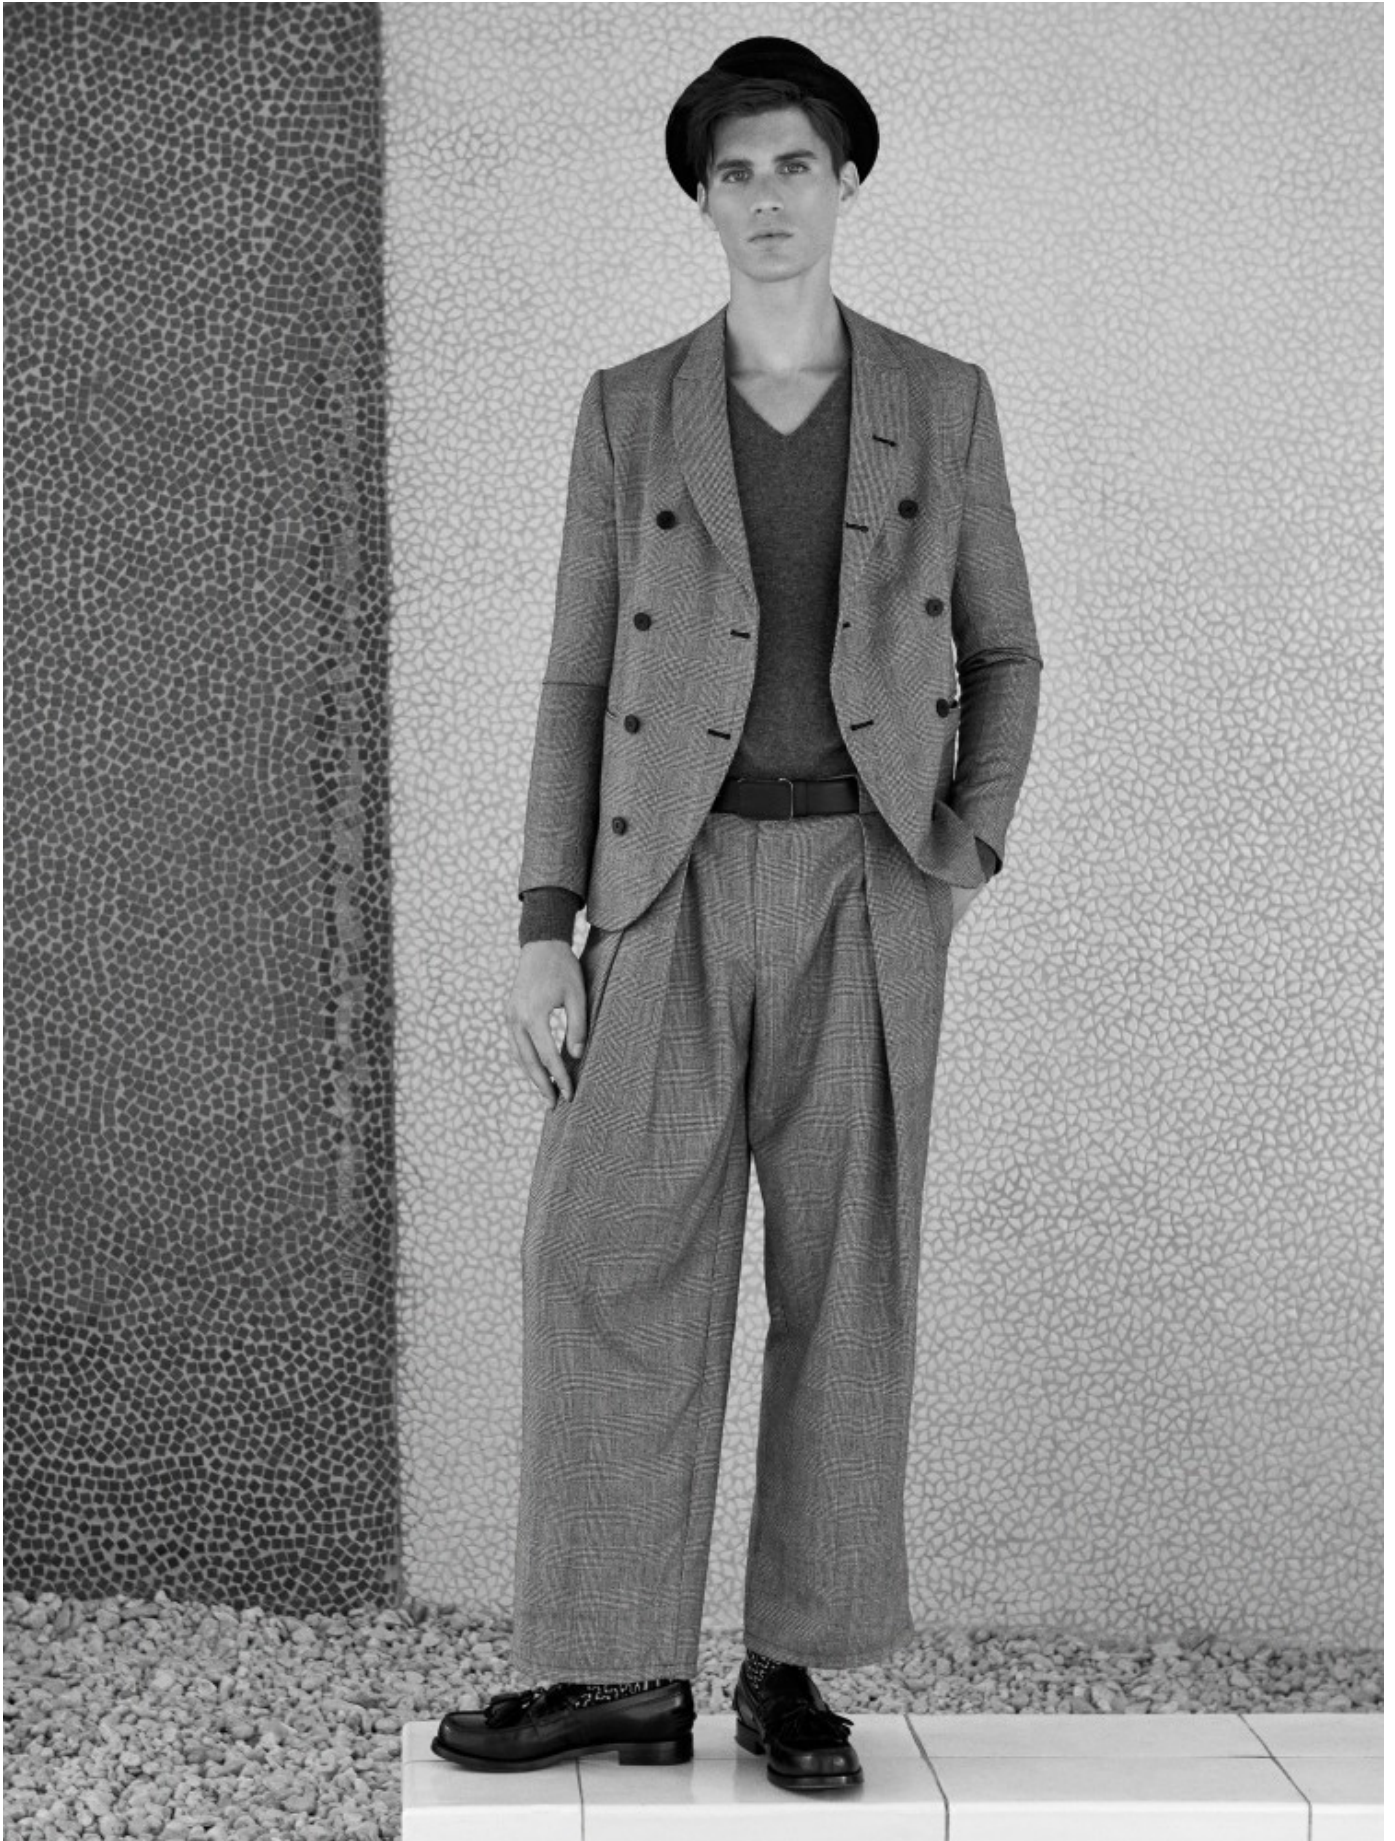

DAMAN

DAN ZSOLT

HEIGHT: 190 CHEST: 98 WAIST: 85 HAIR: BROWN EYES: BLUE SUIT: 50 SHOES: 45