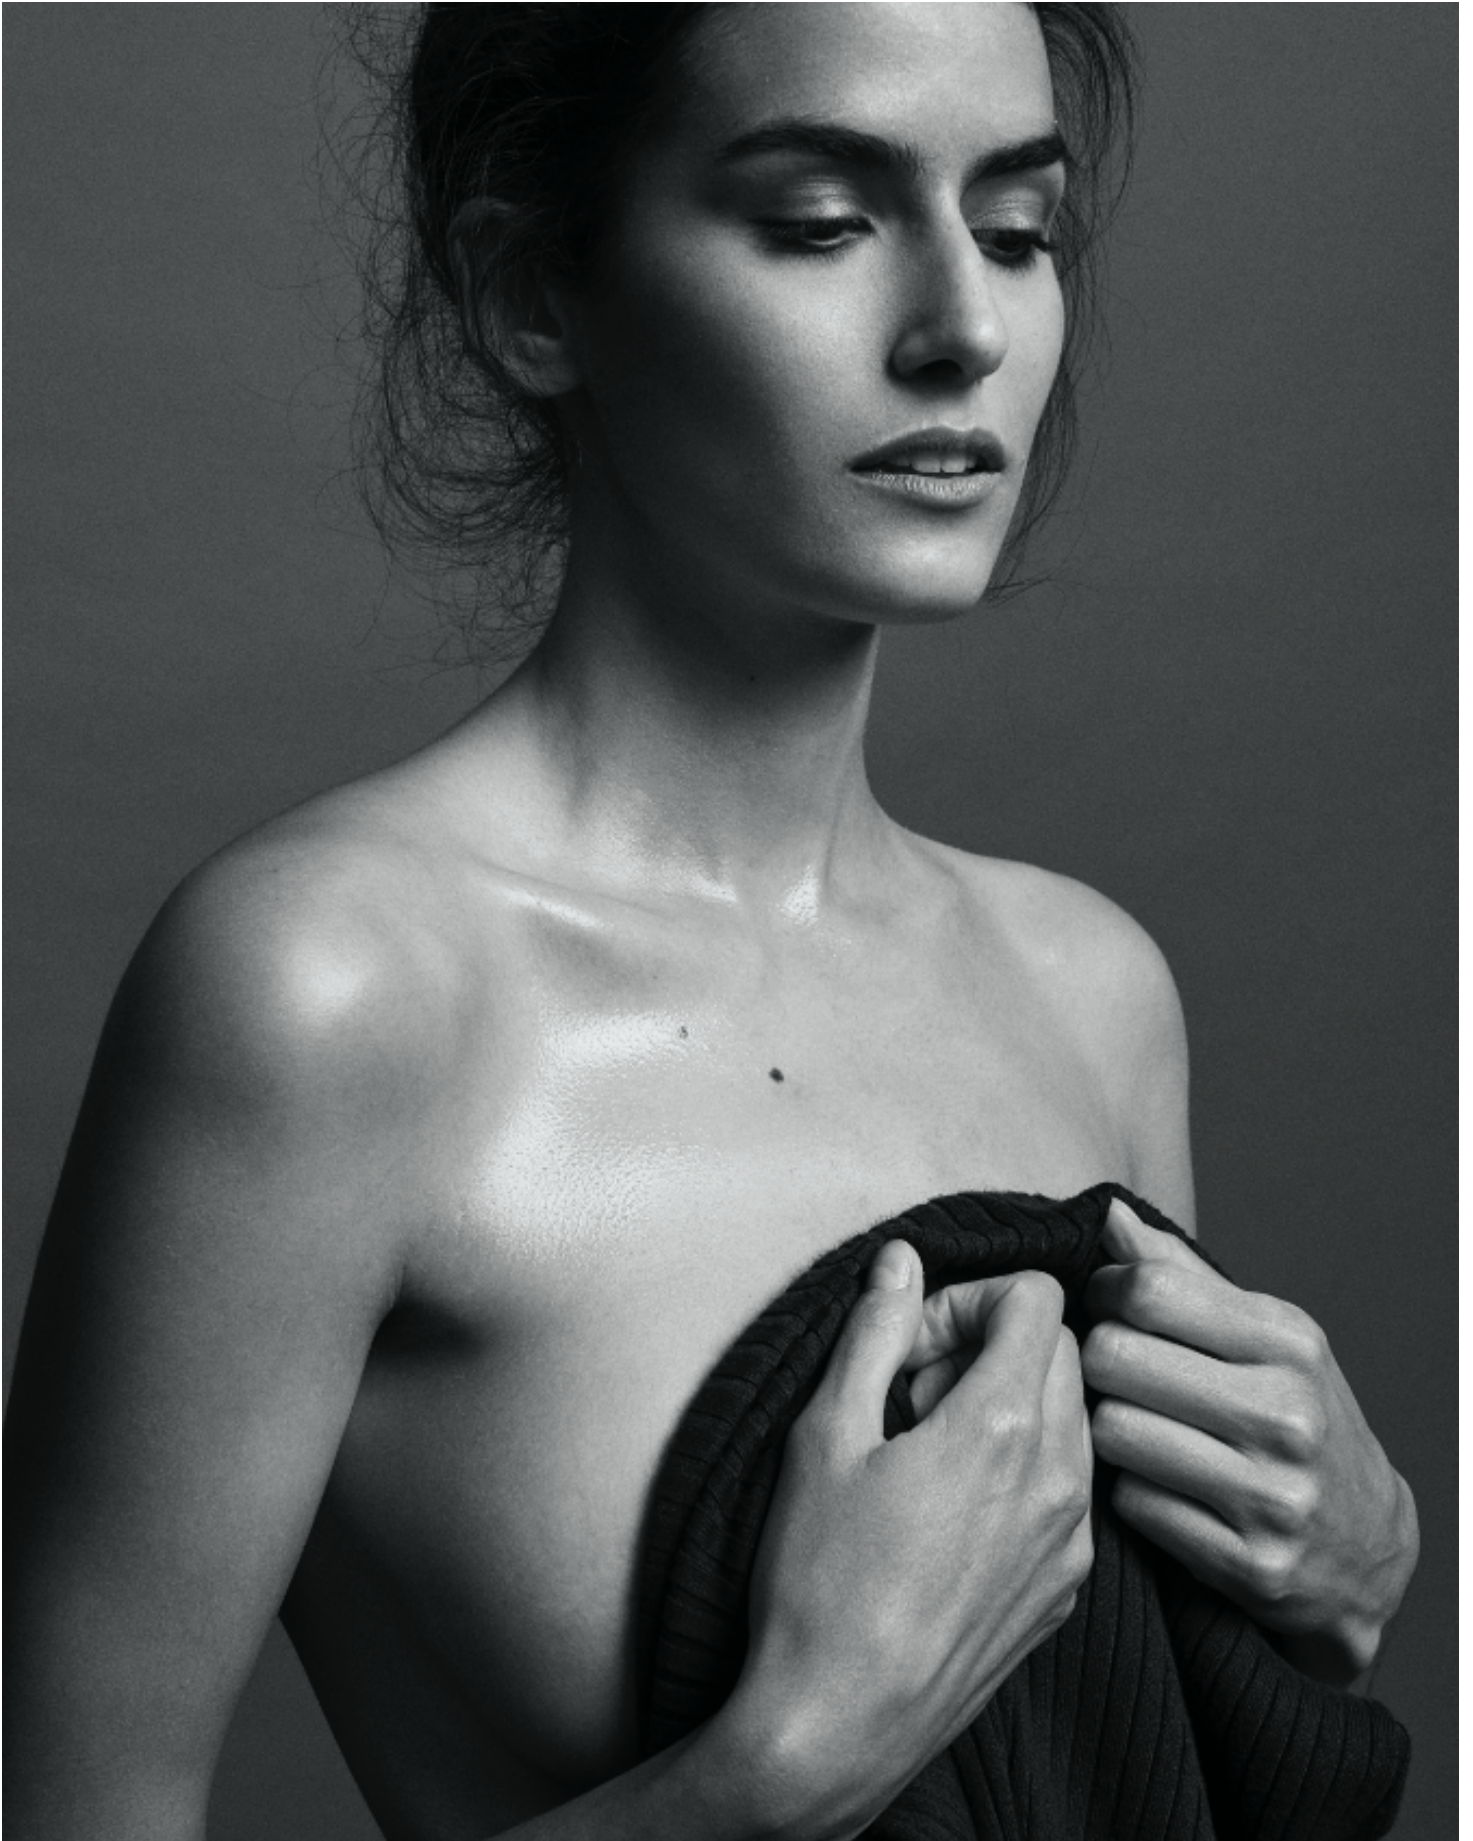

DAMAN

CLAUDIA

HEIGHT: 178 CHEST: 82 WAIST: 60 HAIR: BLACK EYES: BROWN SUIT: SHOES: 39-40

DAMAN

CLAUDIA

HEIGHT: 178 CHEST: 82 WAIST: 60 HAIR: BLACK EYES: BROWN SUIT: SHOES: 39-40

DAMAN

CLAUDIA

HEIGHT: 178 CHEST: 82 WAIST: 60 HAIR: BLACK EYES: BROWN SUIT: SHOES: 39-40

DAMAN

CLAUDIA

HEIGHT: 178 CHEST: 82 WAIST: 60 HAIR: BLACK EYES: BROWN SUIT: SHOES: 39-40

DAMAN

CLAUDIA

HEIGHT: 178 CHEST: 82 WAIST: 60 HAIR: BLACK EYES: BROWN SUIT: SHOES: 39-40