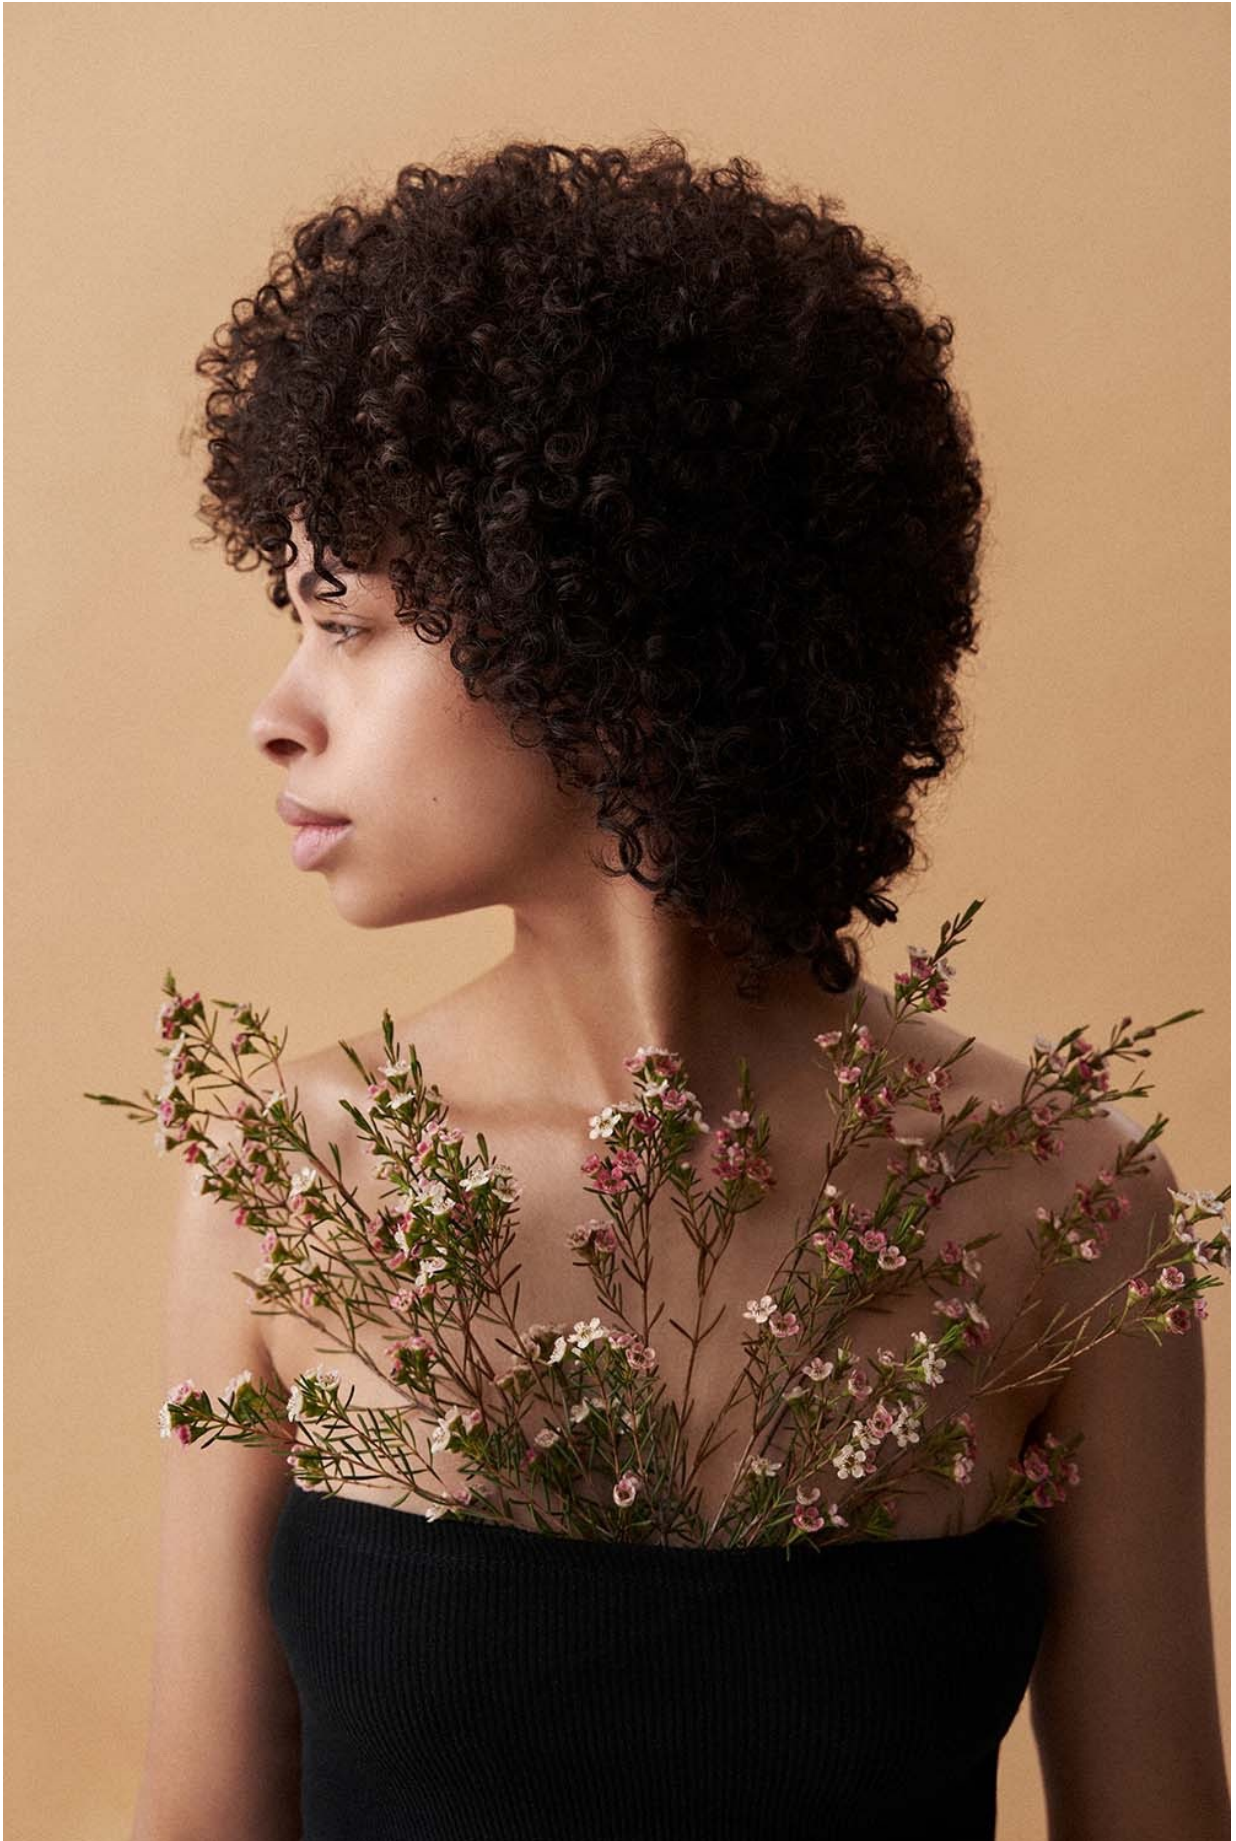

DAMAN

CLARICE ELAINE

HEIGHT: 178 CHEST: 77 WAIST: 58 HAIR: BROWN EYES: GREEN SUIT: SHOES: 38