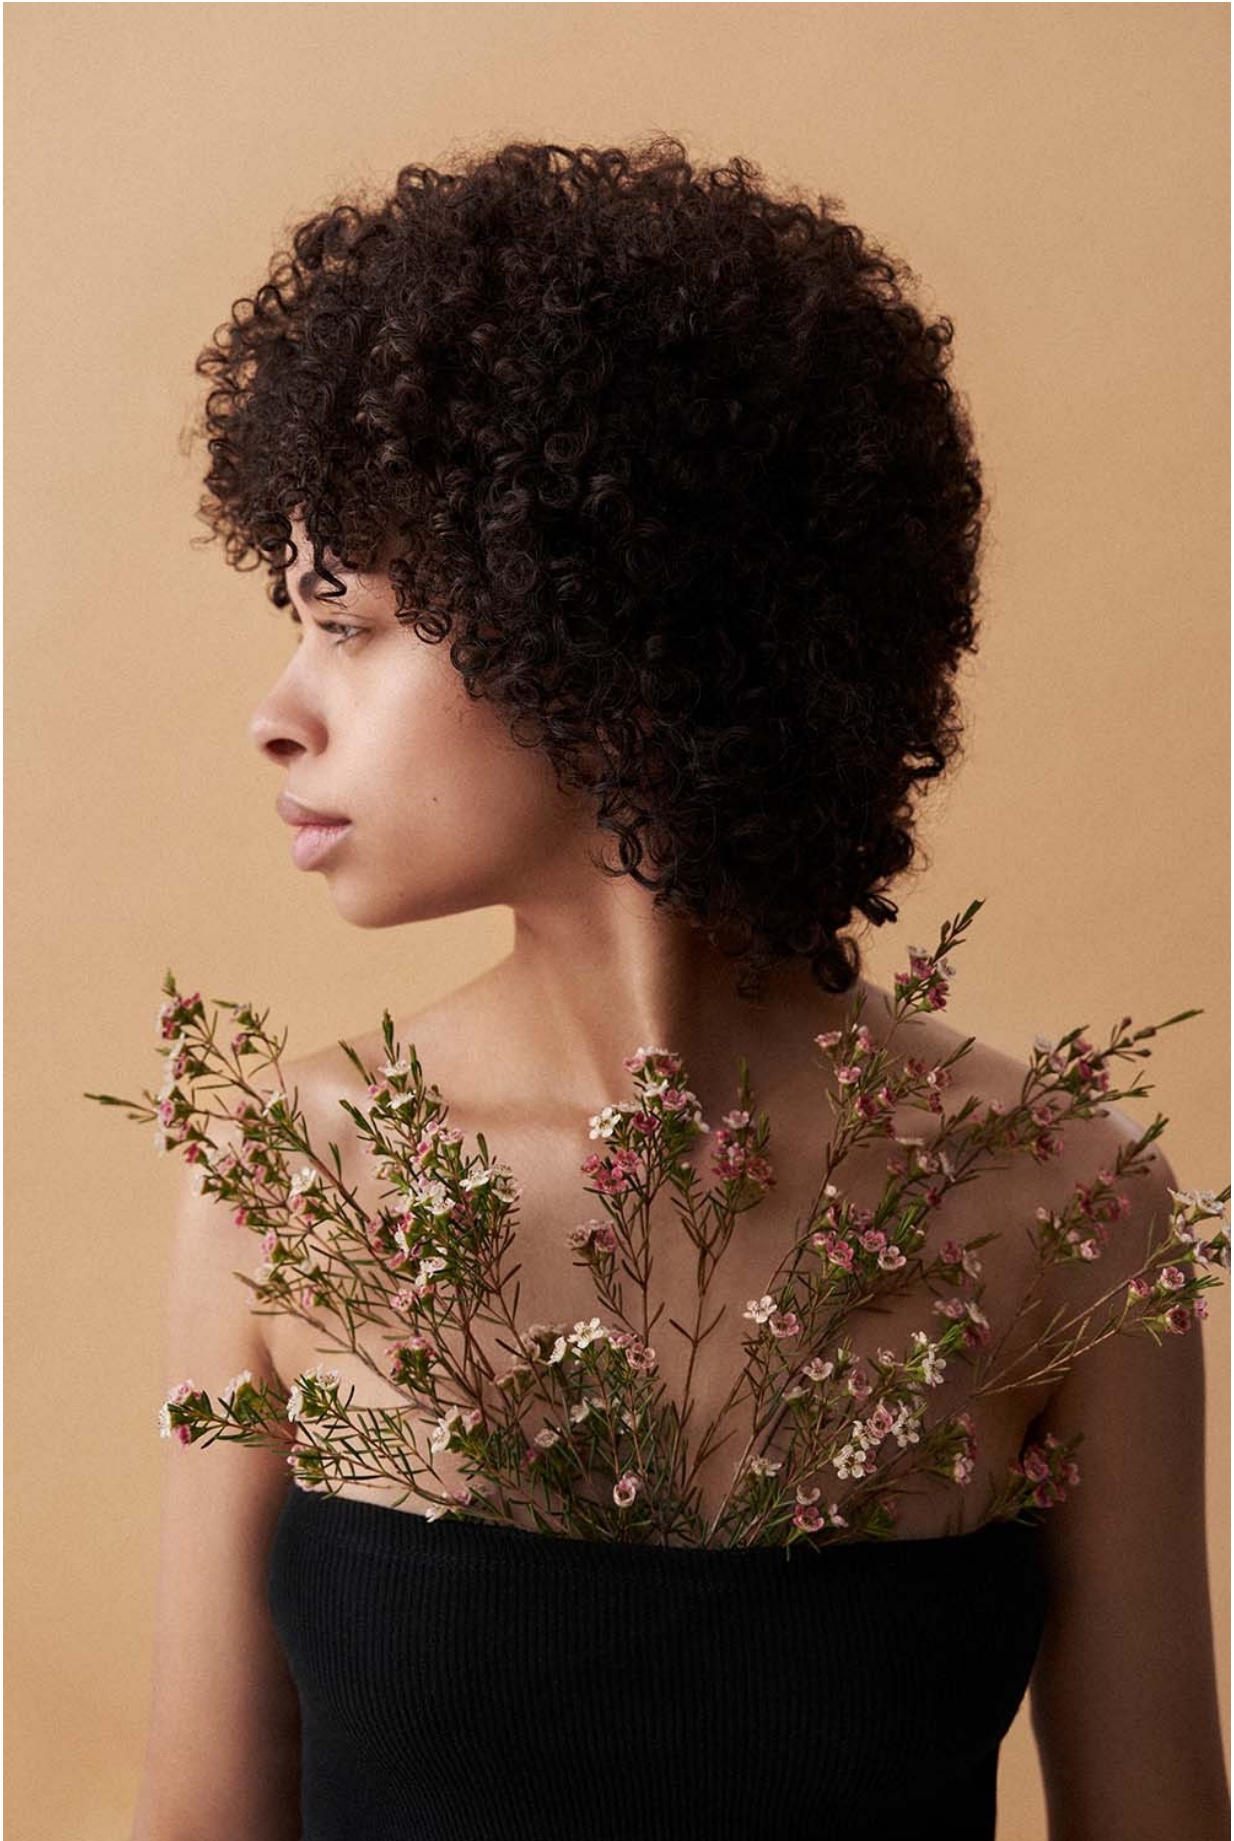

DAMAN

CLARICE ELAINE

HEIGHT: 178 CHEST: 77 WAIST: 58 HAIR: BROWN EYES: GREEN SUIT: SHOES: 38

DAMAN

CLARICE ELAINE

HEIGHT: 178 CHEST: 77 WAIST: 58 HAIR: BROWN EYES: GREEN SUIT: SHOES: 38

DAMAN

CLARICE ELAINE

HEIGHT: 178 CHEST: 77 WAIST: 58 HAIR: BROWN EYES: GREEN SUIT: SHOES: 38

DAMAN

CLARICE ELAINE

HEIGHT: 178 CHEST: 77 WAIST: 58 HAIR: BROWN EYES: GREEN SUIT: SHOES: 38

DAMAN

CLARICE ELAINE

HEIGHT: 178 CHEST: 77 WAIST: 58 HAIR: BROWN EYES: GREEN SUIT: SHOES: 38

DAMAN

marie claire  
ARABIA

CLARICE ELAINE

HEIGHT: 178 CHEST: 77 WAIST: 58 HAIR: BROWN EYES: GREEN SUIT: SHOES: 38

DAMAN

CLARICE ELAINE

HEIGHT: 178 CHEST: 77 WAIST: 58 HAIR: BROWN EYES: GREEN SUIT: SHOES: 38