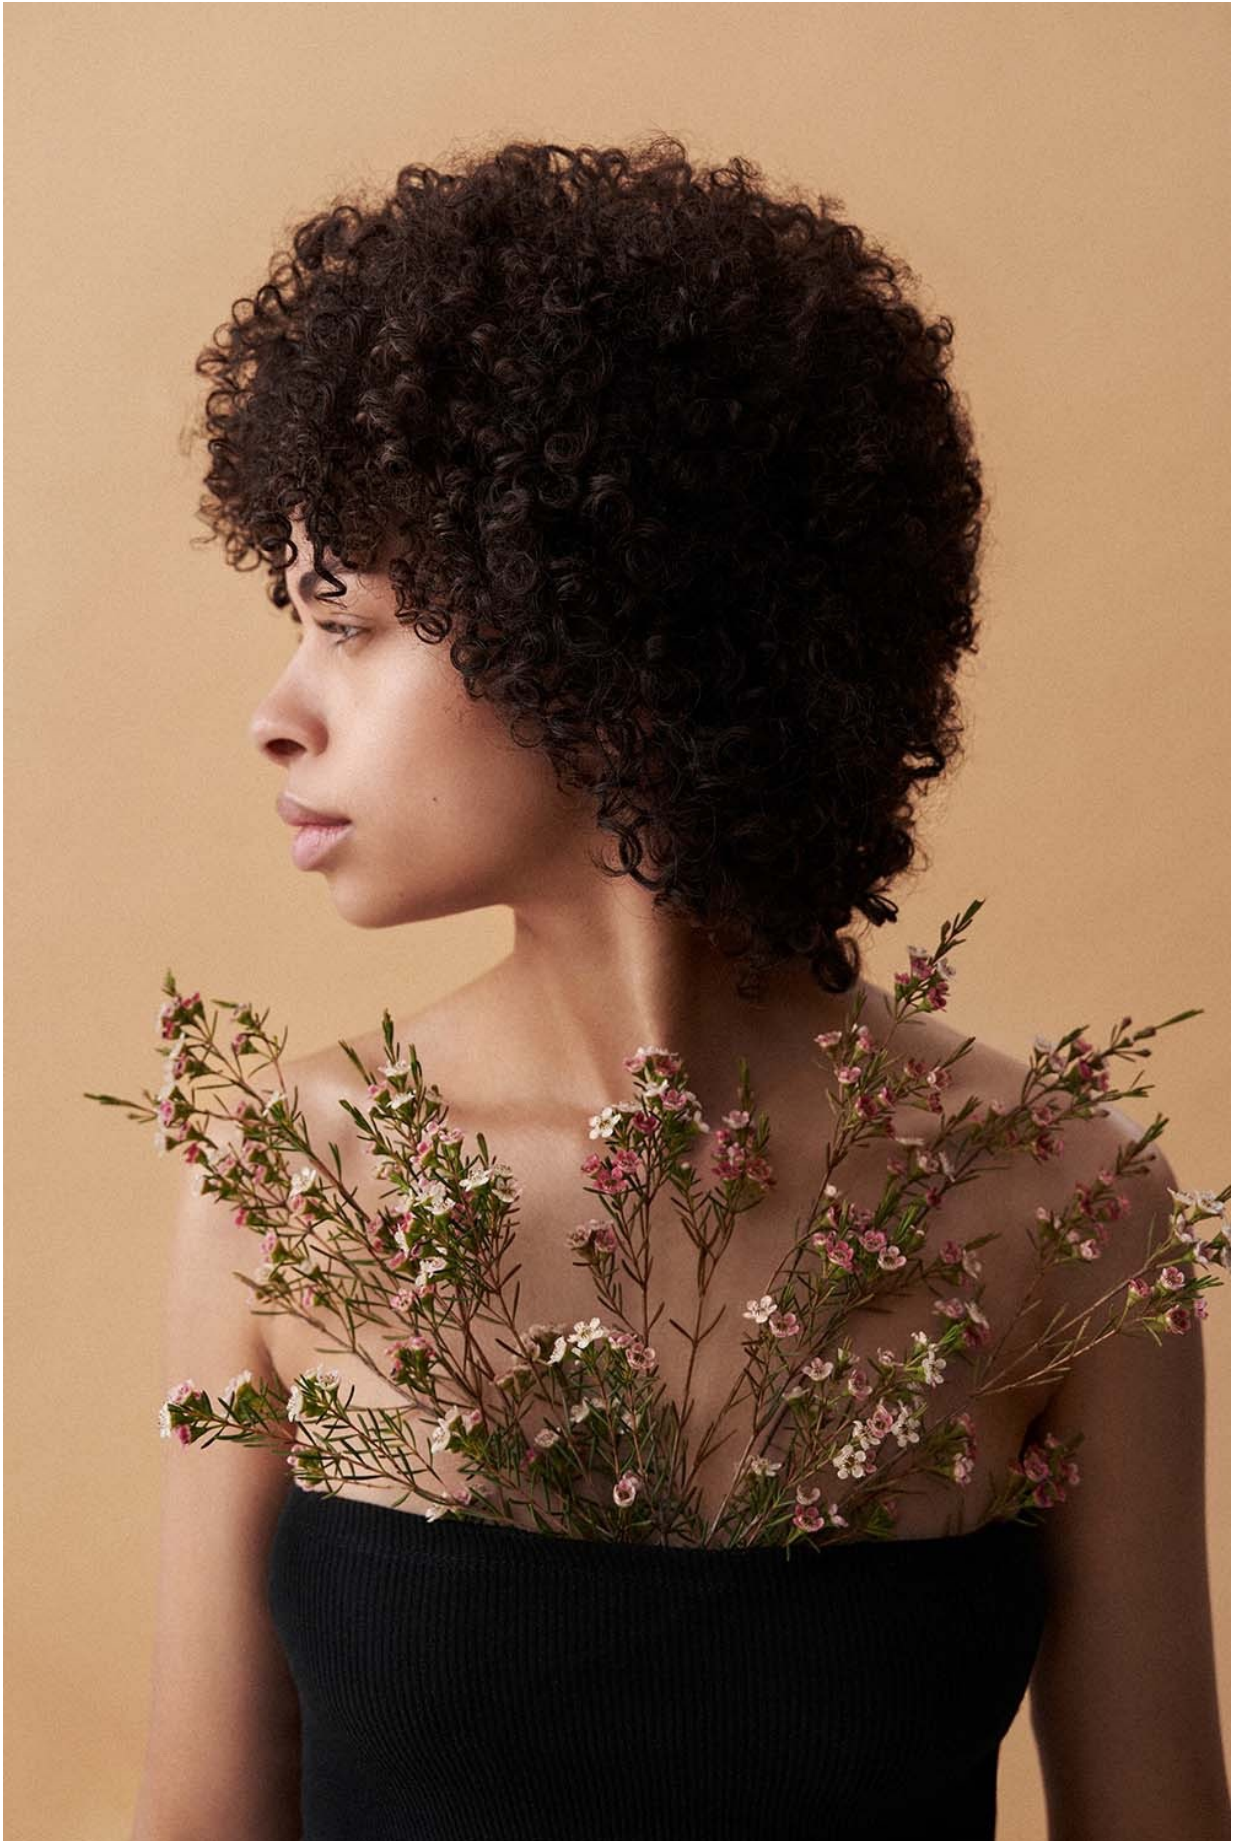

DAMAN

CLARICE ELAINE

HEIGHT: 178 CHEST: 77 WAIST: 58 HAIR: BROWN EYES: GREEN SUIT: SHOES: 38

DAMAN

CLARICE ELAINE

HEIGHT: 178 CHEST: 77 WAIST: 58 HAIR: BROWN EYES: GREEN SUIT: SHOES: 38

DAMAN

CLARICE ELAINE

HEIGHT: 178 CHEST: 77 WAIST: 58 HAIR: BROWN EYES: GREEN SUIT: SHOES: 38

DAMAN

CLARICE ELAINE

HEIGHT: 178 CHEST: 77 WAIST: 58 HAIR: BROWN EYES: GREEN SUIT: SHOES: 38

DAMAN

CLARICE ELAINE

HEIGHT: 178 CHEST: 77 WAIST: 58 HAIR: BROWN EYES: GREEN SUIT: SHOES: 38

DAMAN

marie claire  
ARABIA

CLARICE ELAINE

HEIGHT: 178 CHEST: 77 WAIST: 58 HAIR: BROWN EYES: GREEN SUIT: SHOES: 38

DAMAN

CLARICE ELAINE

HEIGHT: 178 CHEST: 77 WAIST: 58 HAIR: BROWN EYES: GREEN SUIT: SHOES: 38