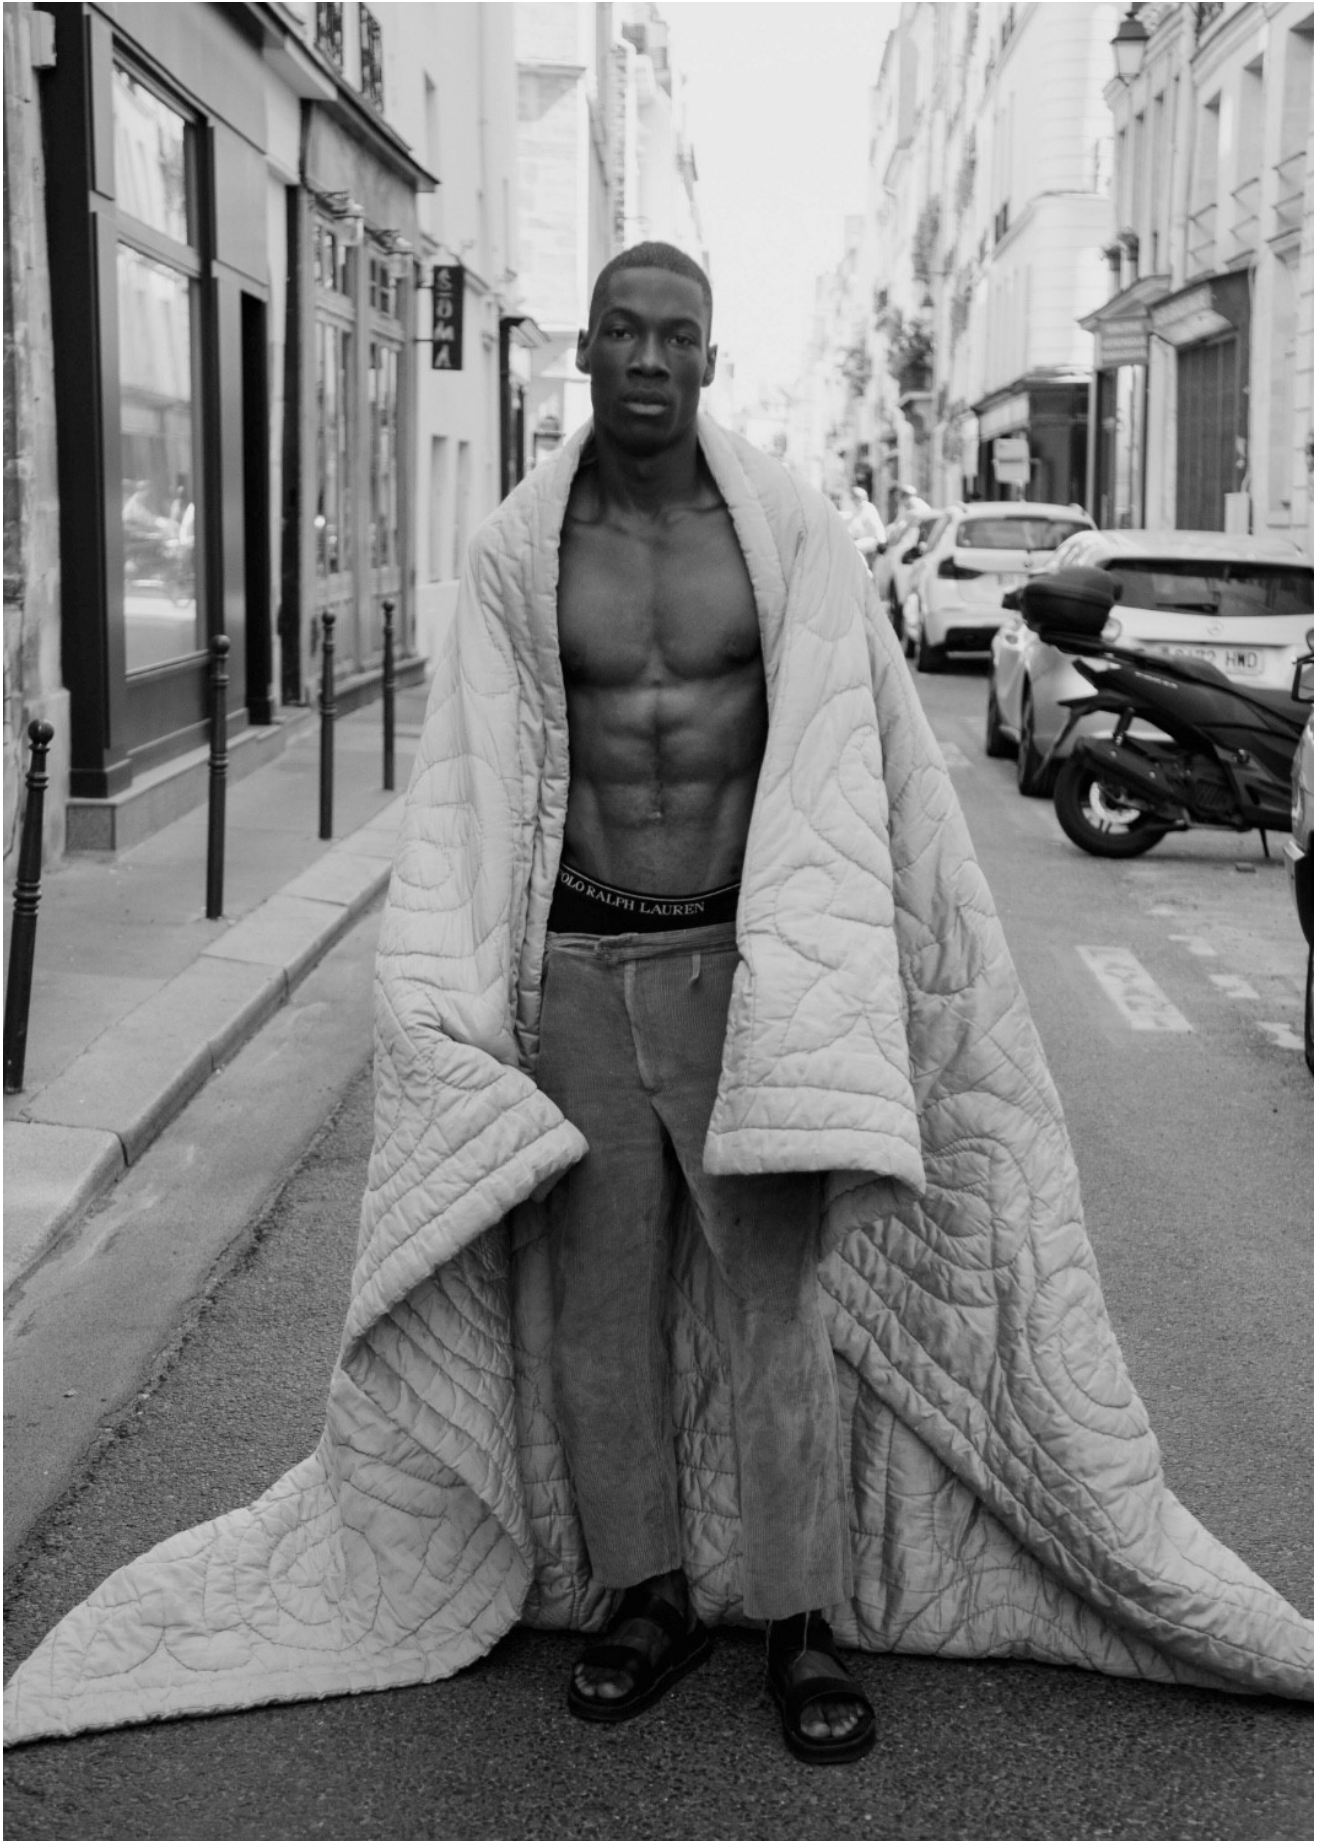

CHRIST METOGHO

DAMAN

CHRIST METOGHO

HEIGHT: 190 CHEST: 95 WAIST: 76 HAIR: BLACK EYES: BROWN SUIT: 48L SHOES: 45