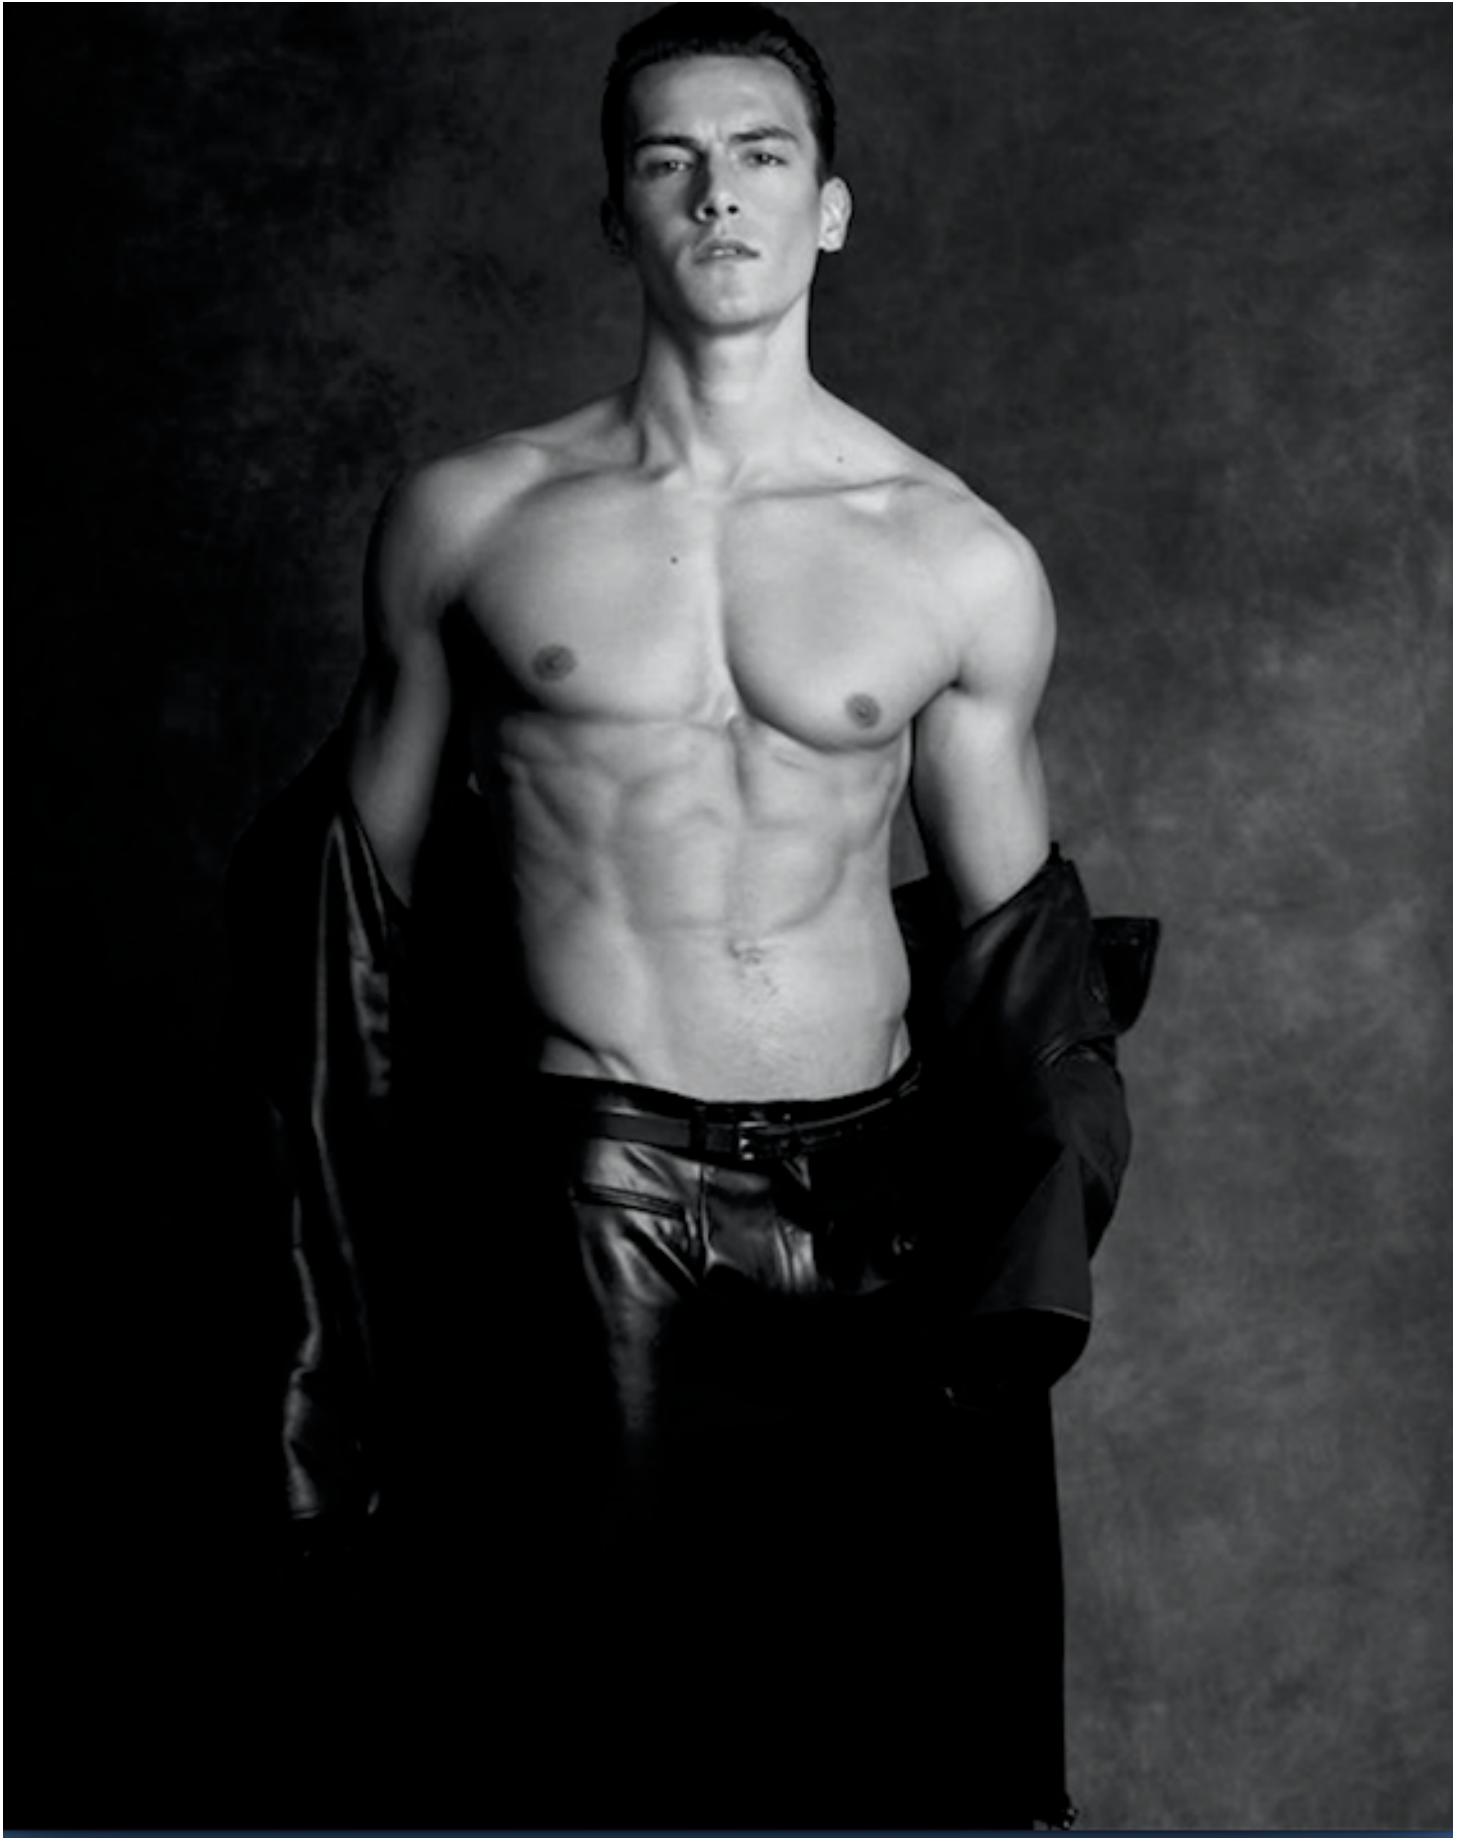

DAMAN

HEIGHT: 185 CHEST: 97 WAIST: 76 HAIR: BROWN EYES: GREEN SUIT: SHOES: 43