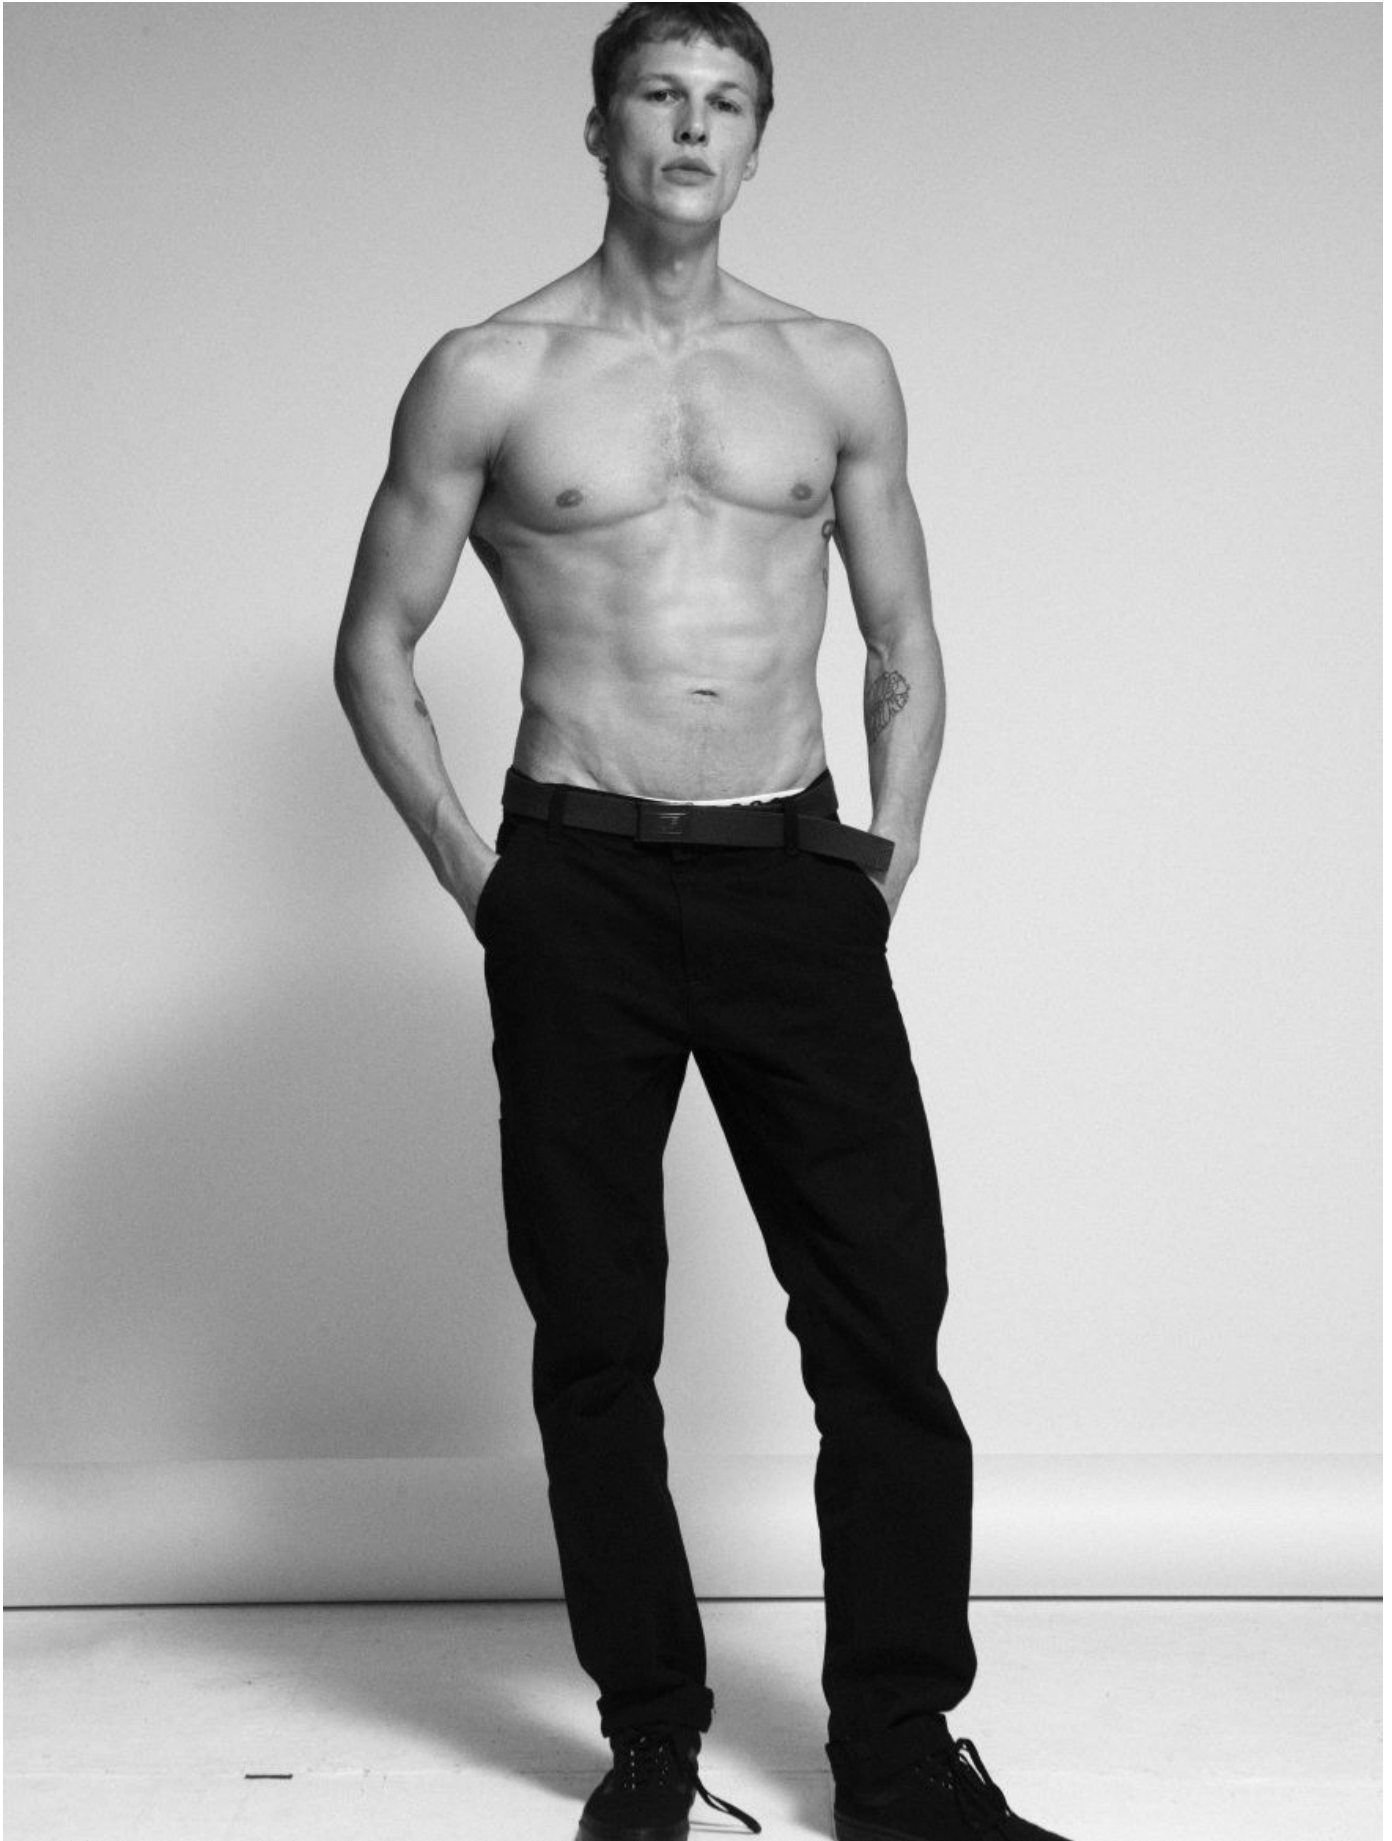

DAMAN

CHARLIE FLORENCE

HEIGHT: 186 CHEST: 98 WAIST: 81 HAIR: BLOND EYES: BLUE SUIT: 48R SHOES: 43.5

DAMAN

CHARLIE FLORENCE

HEIGHT: 186 CHEST: 98 WAIST: 81 HAIR: BLOND EYES: BLUE SUIT: 48R SHOES: 43.5

DAMAN

CHARLIE FLORENCE

HEIGHT: 186 CHEST: 98 WAIST: 81 HAIR: BLOND EYES: BLUE SUIT: 48R SHOES: 43.5

DAMAN

CHARLIE FLORENCE

HEIGHT: 186 CHEST: 98 WAIST: 81 HAIR: BLOND EYES: BLUE SUIT: 48R SHOES: 43.5

DAMAN

CHARLIE FLORENCE

HEIGHT: 186 CHEST: 98 WAIST: 81 HAIR: BLOND EYES: BLUE SUIT: 48R SHOES: 43.5