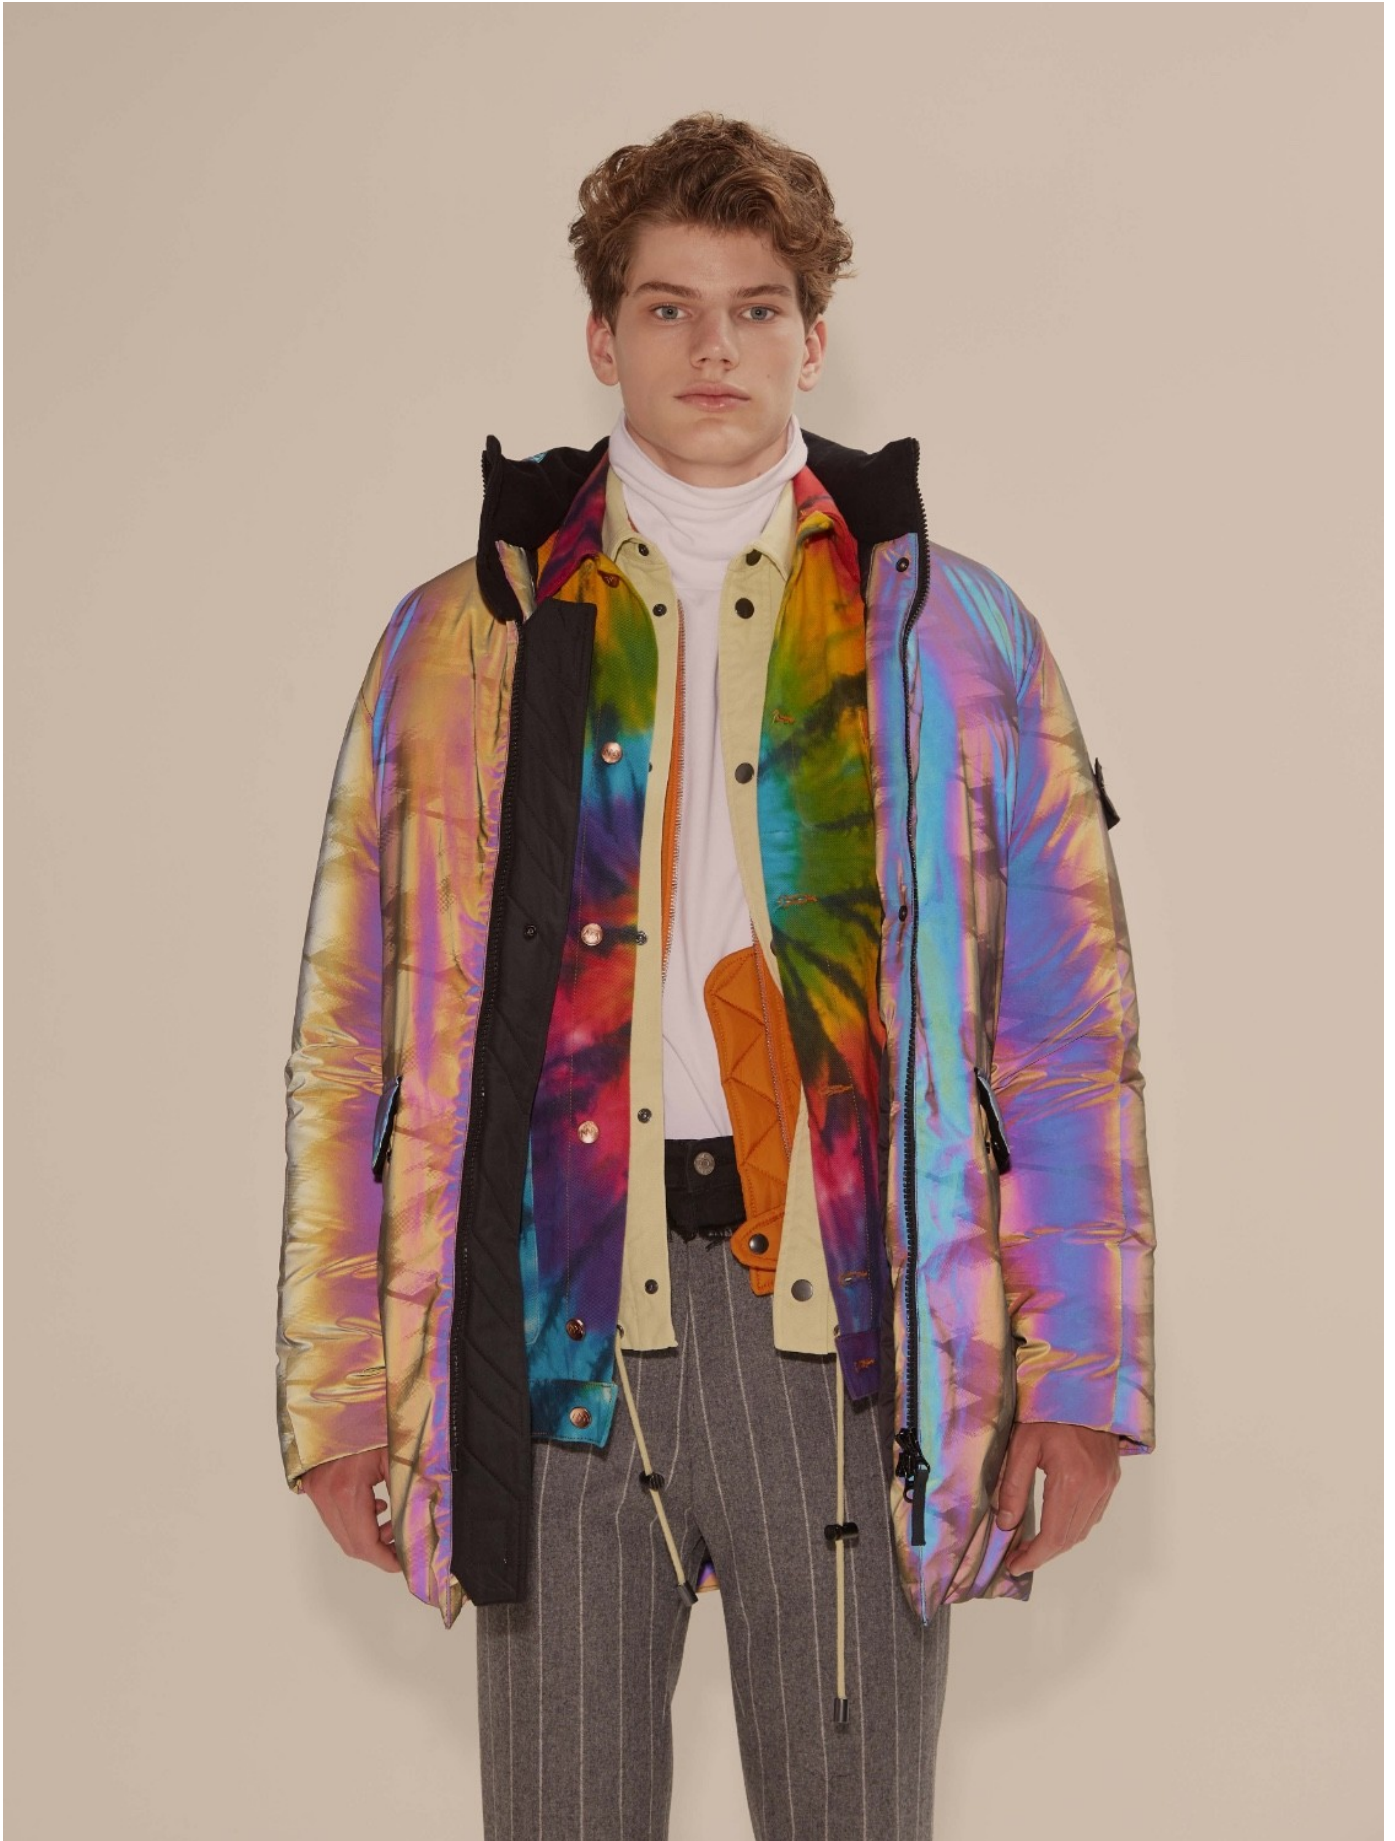

DAMAN

CAMIEL

HEIGHT: 190 CHEST: 98 WAIST: 83 HAIR: L.BROWN EYES: BLUE-GREY SUIT: 50S SHOES: 45-46