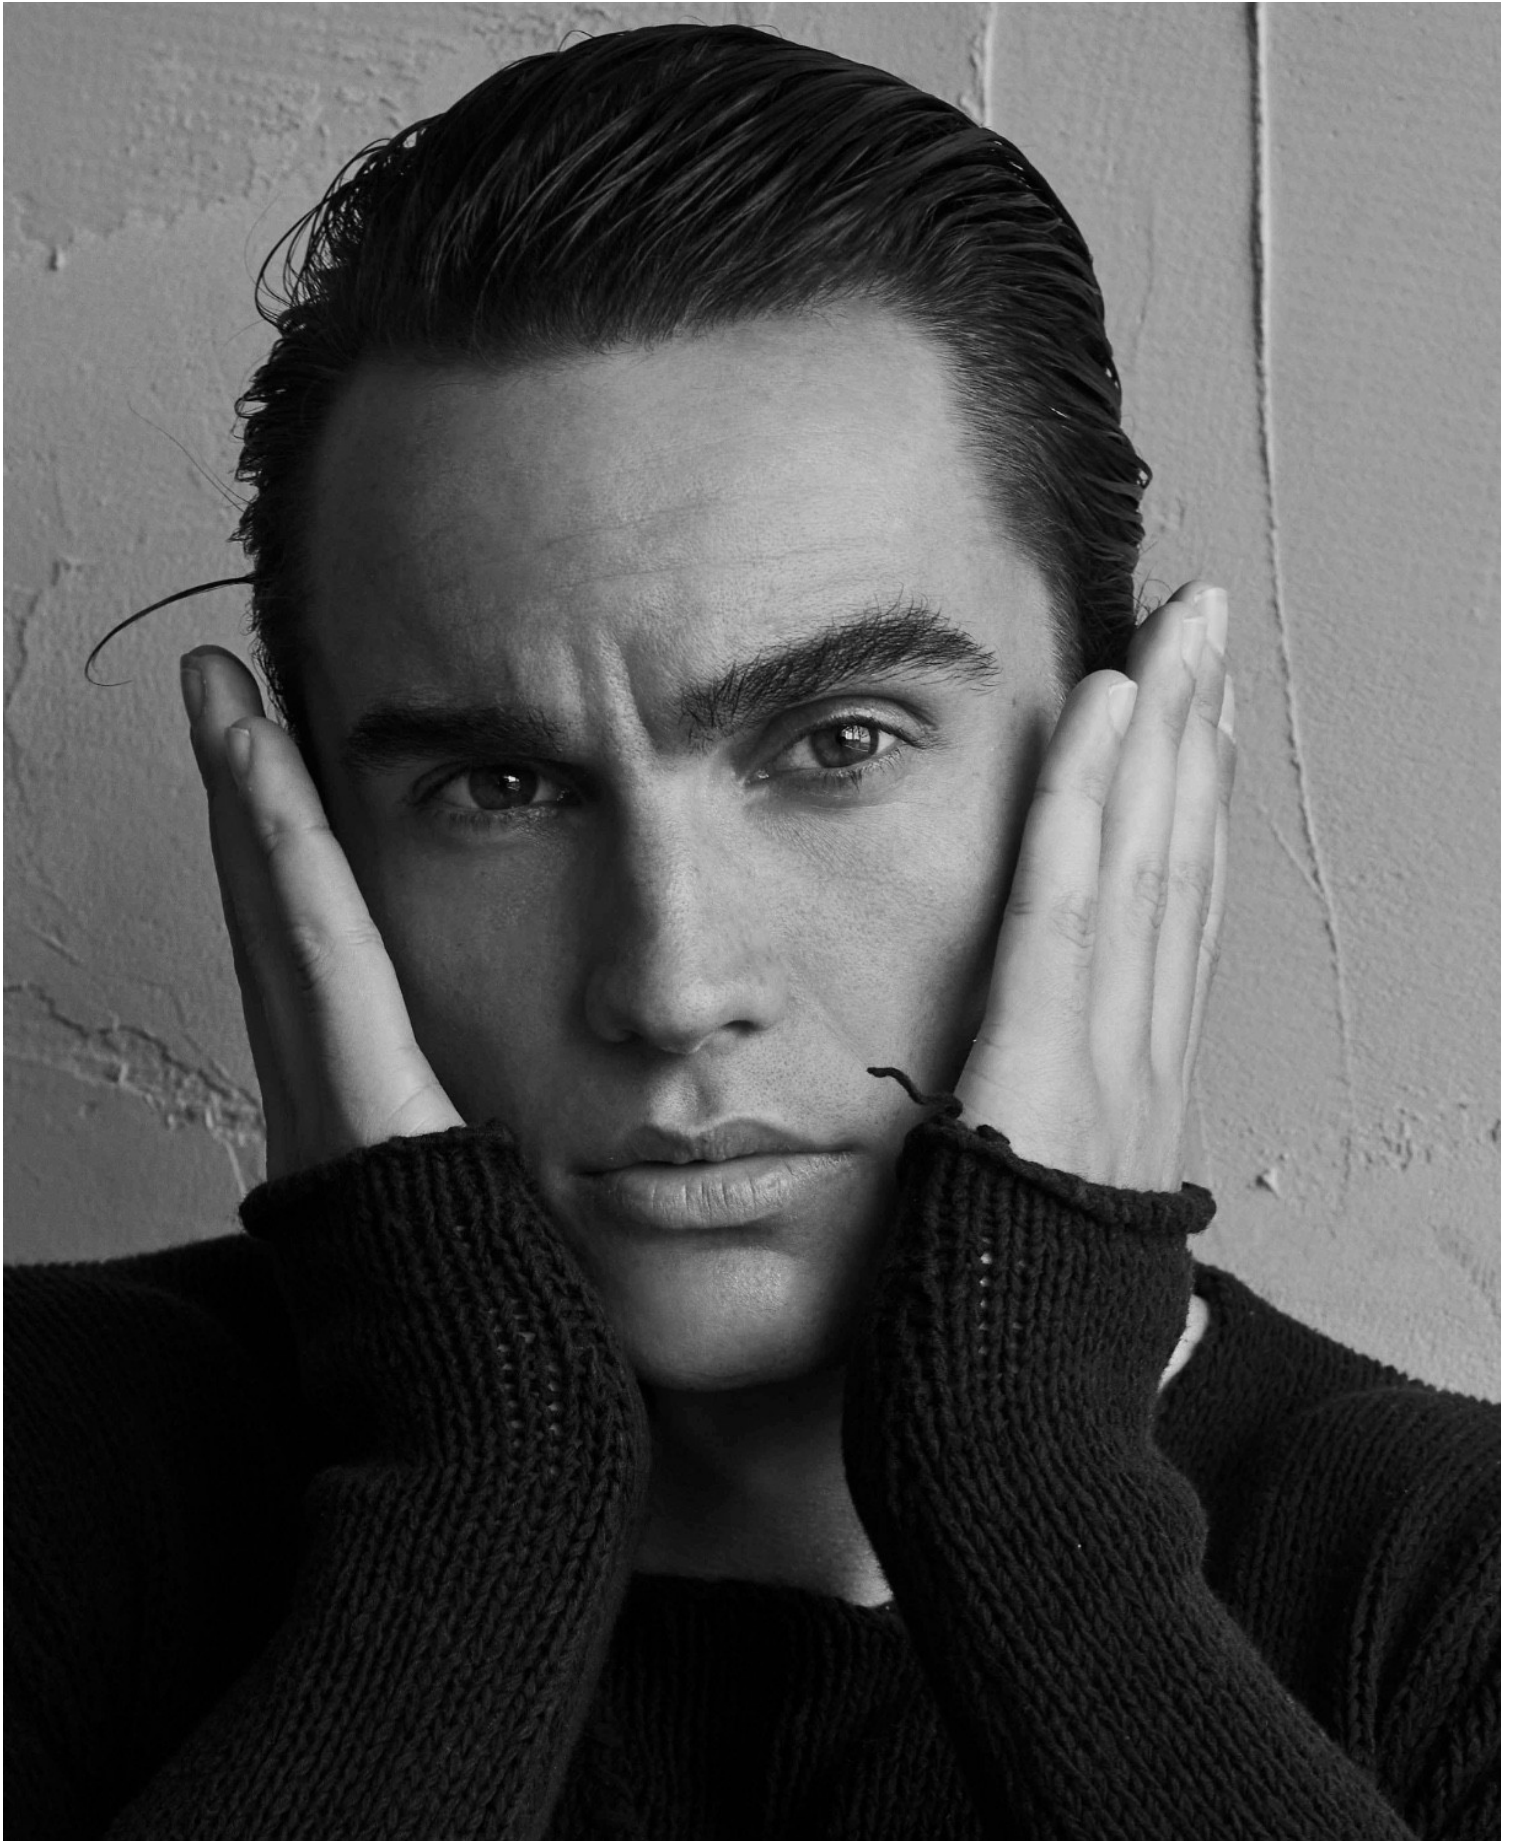

DAMAN

CALE

HEIGHT: 189 CHEST: 96 WAIST: 75 HAIR: BROWN EYES: BROWN SUIT: 48-50 SHOES: 44-45

DAMAN

CALE

HEIGHT: 189 CHEST: 96 WAIST: 75 HAIR: BROWN EYES: BROWN SUIT: 48-50 SHOES: 44-45

DAMAN

CALE

HEIGHT: 189 CHEST: 96 WAIST: 75 HAIR: BROWN EYES: BROWN SUIT: 48-50 SHOES: 44-45

DAMAN

CALE

HEIGHT: 189 CHEST: 96 WAIST: 75 HAIR: BROWN EYES: BROWN SUIT: 48-50 SHOES: 44-45

DAMAN

CALE

HEIGHT: 189 CHEST: 96 WAIST: 75 HAIR: BROWN EYES: BROWN SUIT: 48-50 SHOES: 44-45