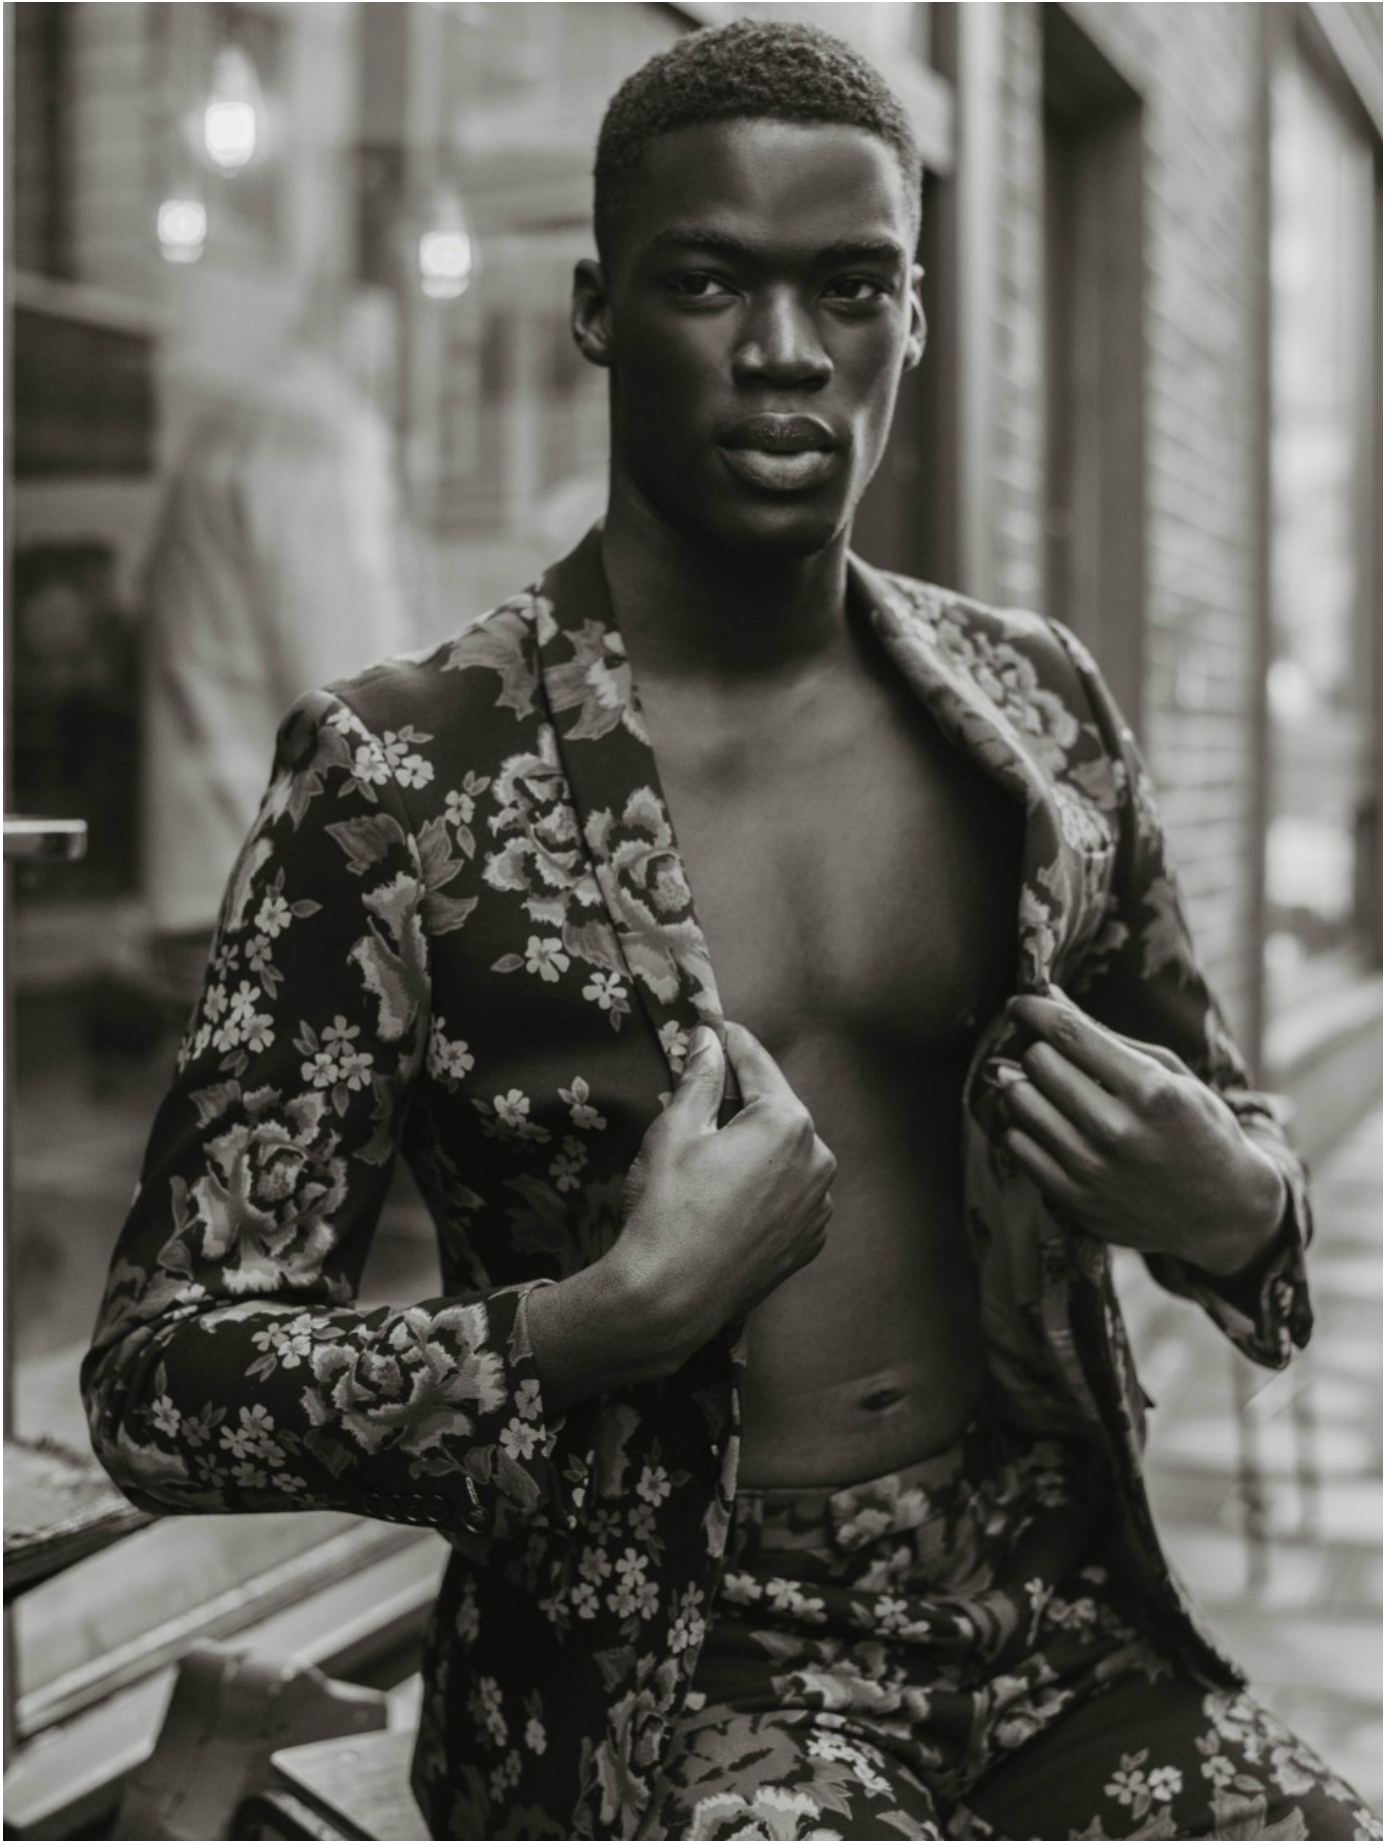

BRADY ASUMANG

DAMAN

HEIGHT: 188 CHEST: 98 WAIST: 76 HAIR: BLACK EYES: BROWN SUIT: SHOES: 44