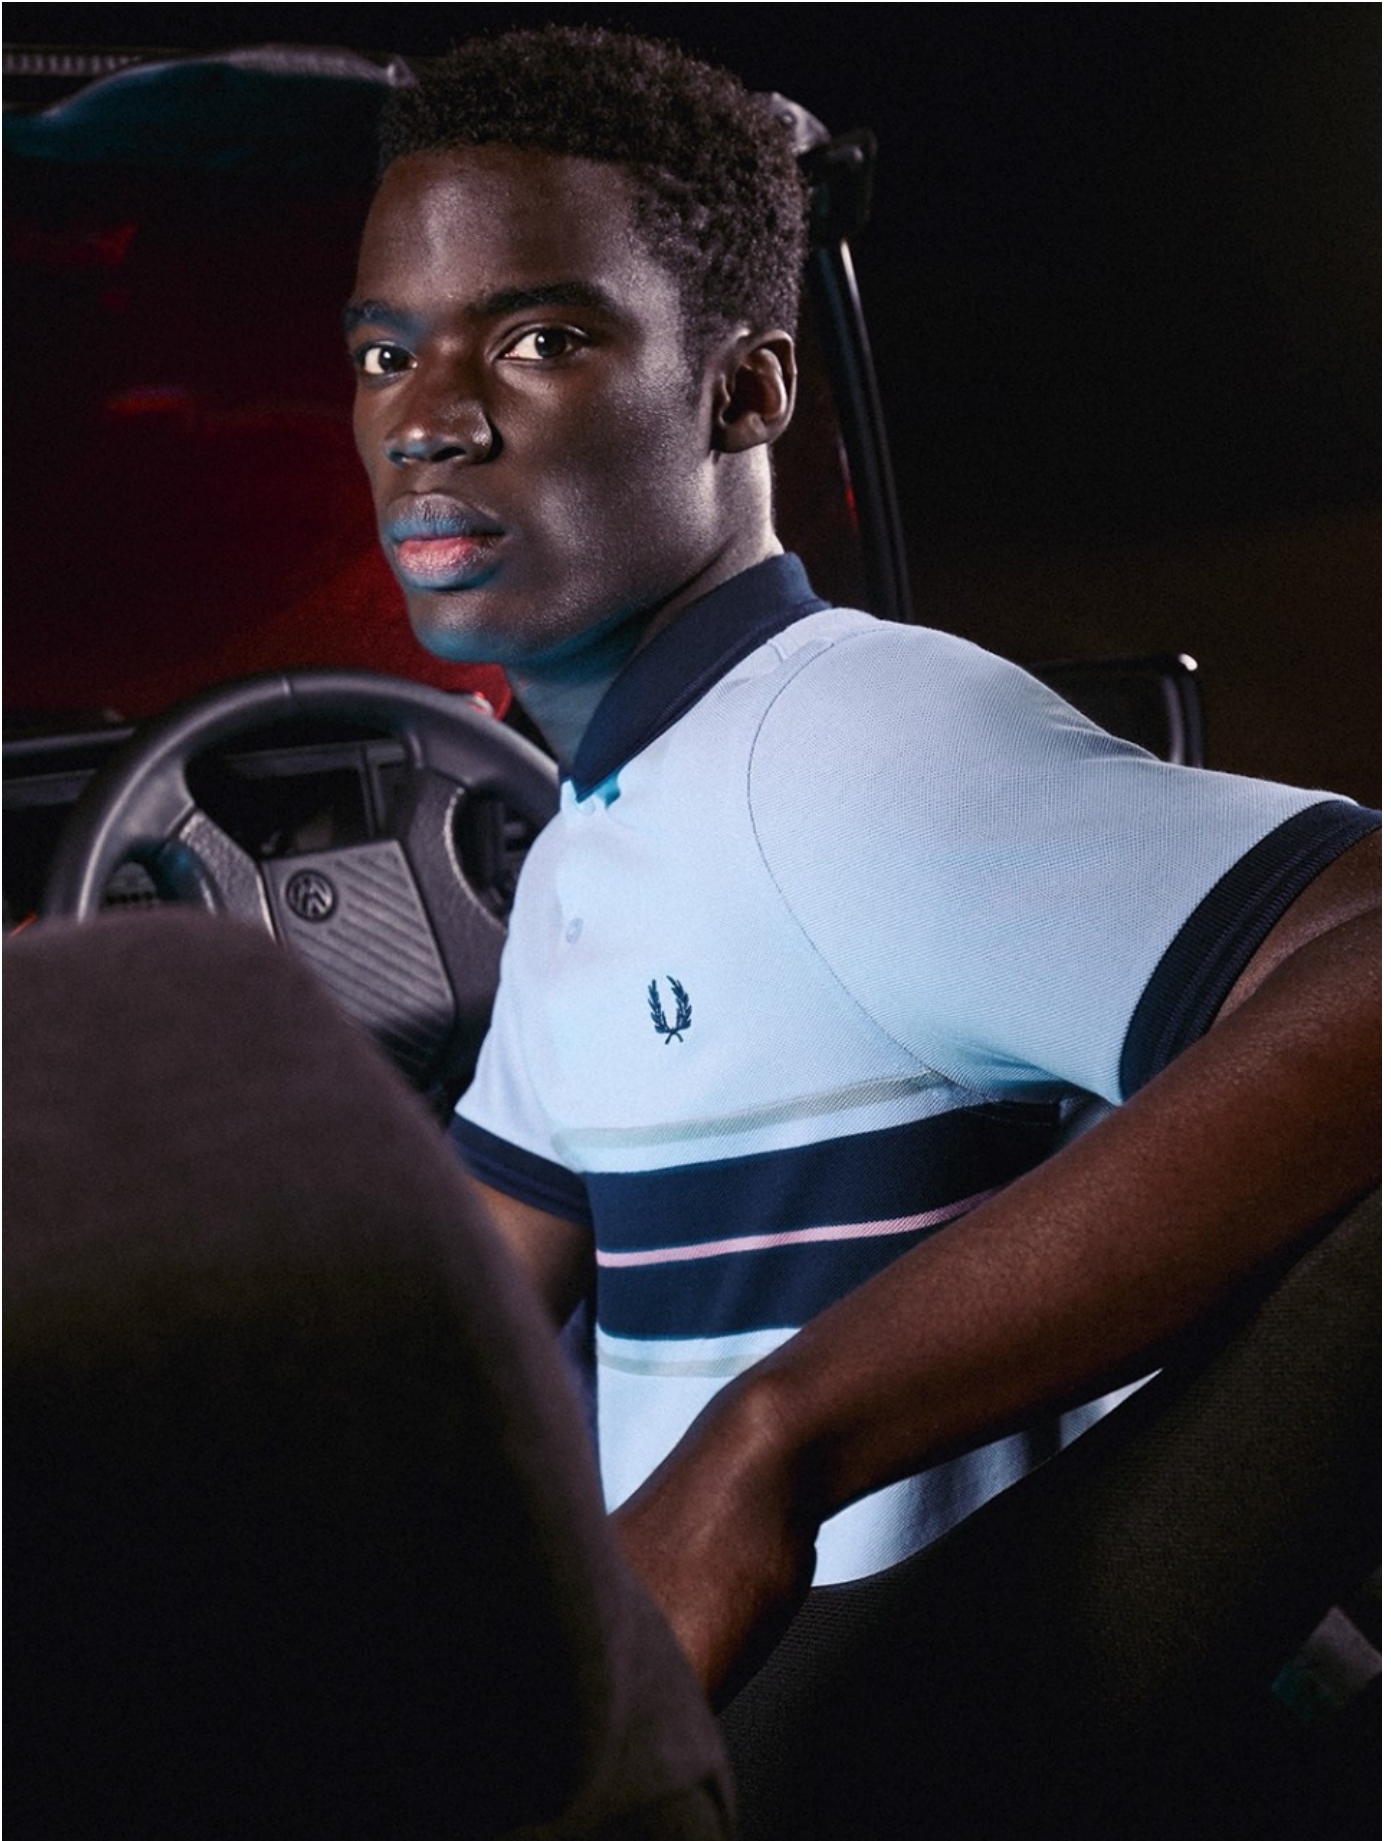

BRADY ASUMANG

DAMAN

BRADY ASUMANG

HEIGHT: 188 CHEST: 98 WAIST: 76 HAIR: BLACK EYES: BROWN SUIT: SHOES: 44