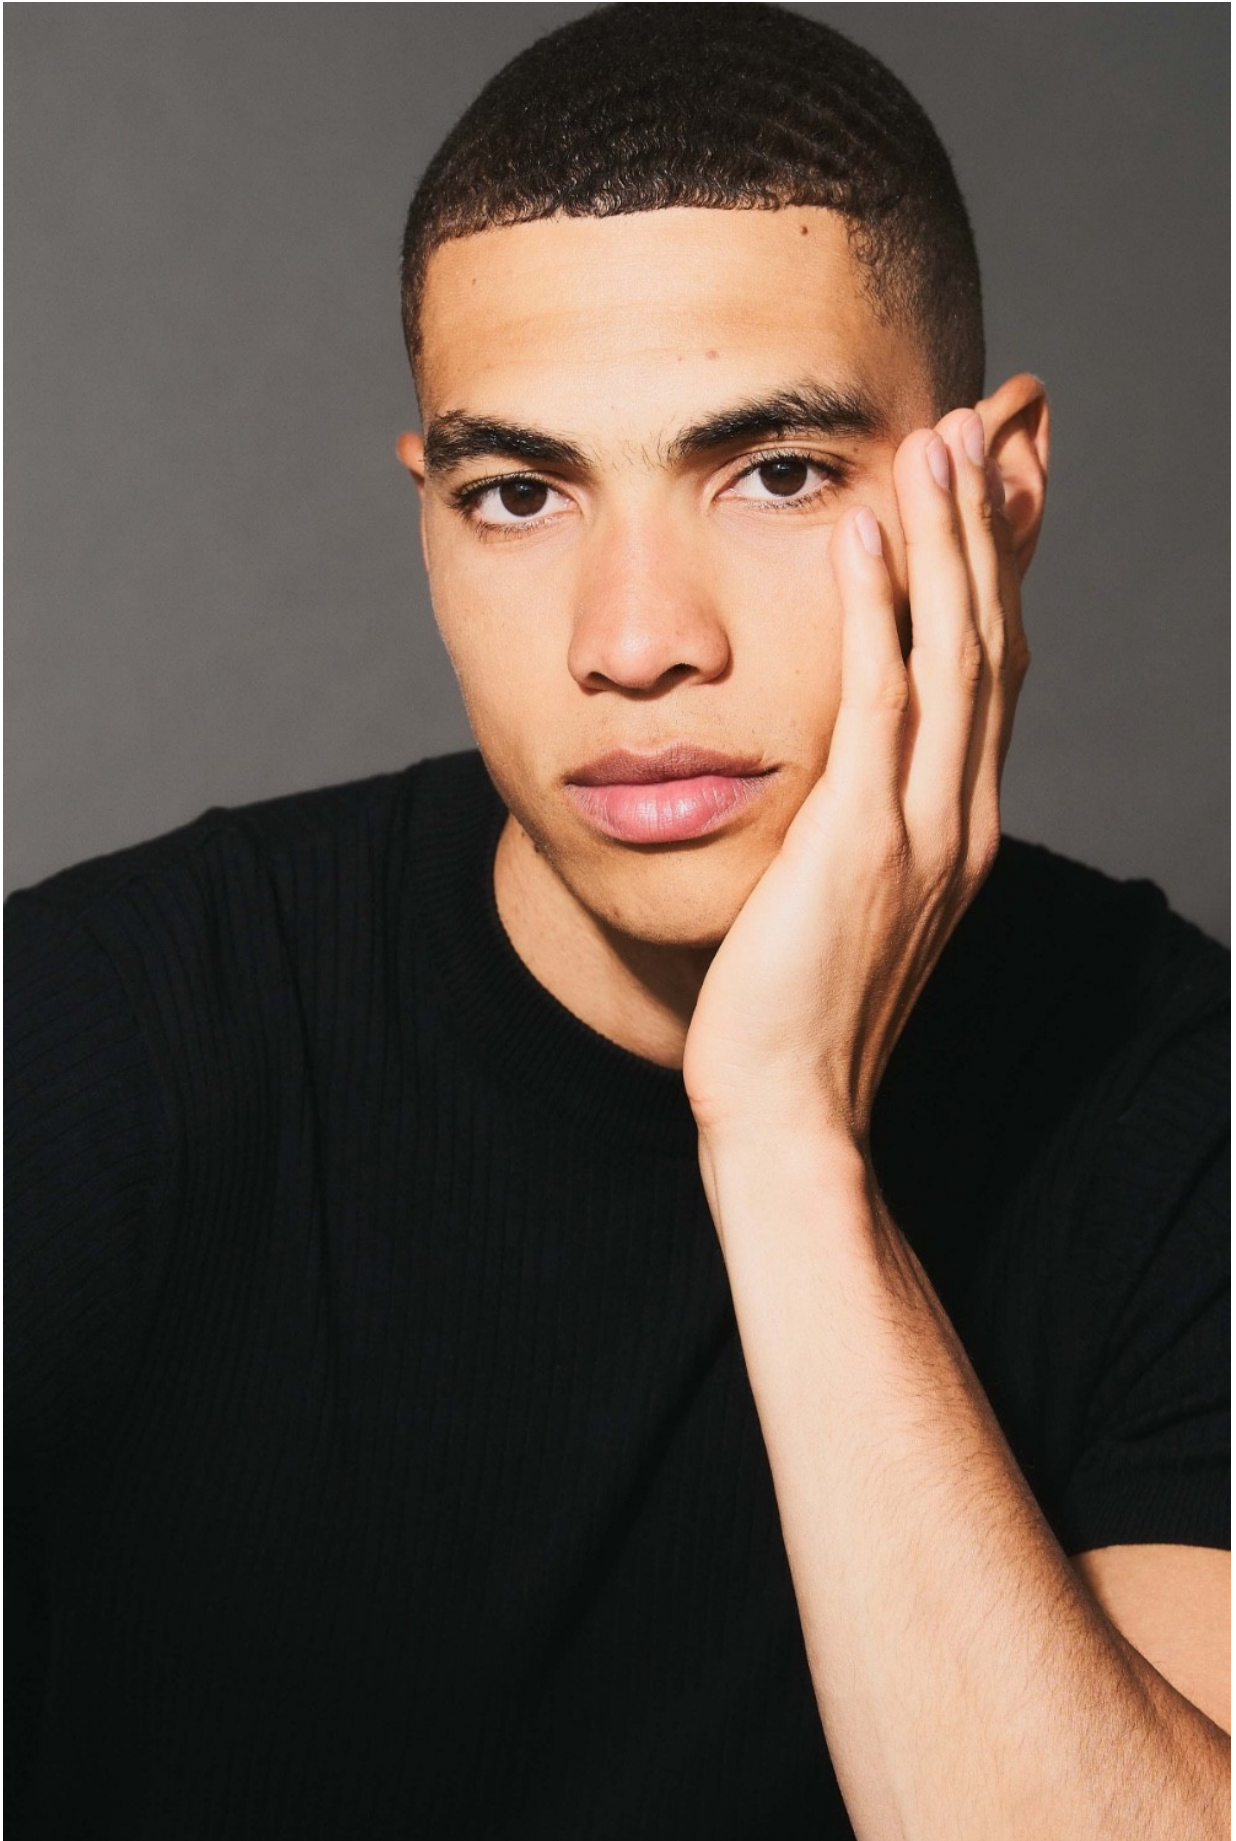

DAMAN

BERTIE

HEIGHT: 189 CHEST: 97 WAIST: 79 HAIR: BLACK EYES: BROWN SUIT: 48 SHOES: 45

DAMAN

BERTIE

HEIGHT: 189 CHEST: 97 WAIST: 79 HAIR: BLACK EYES: BROWN SUIT: 48 SHOES: 45

DAMAN

BERTIE

HEIGHT: 189 CHEST: 97 WAIST: 79 HAIR: BLACK EYES: BROWN SUIT: 48 SHOES: 45

DAMAN

BERTIE

HEIGHT: 189 CHEST: 97 WAIST: 79 HAIR: BLACK EYES: BROWN SUIT: 48 SHOES: 45

DAMAN

BERTIE

HEIGHT: 189 CHEST: 97 WAIST: 79 HAIR: BLACK EYES: BROWN SUIT: 48 SHOES: 45