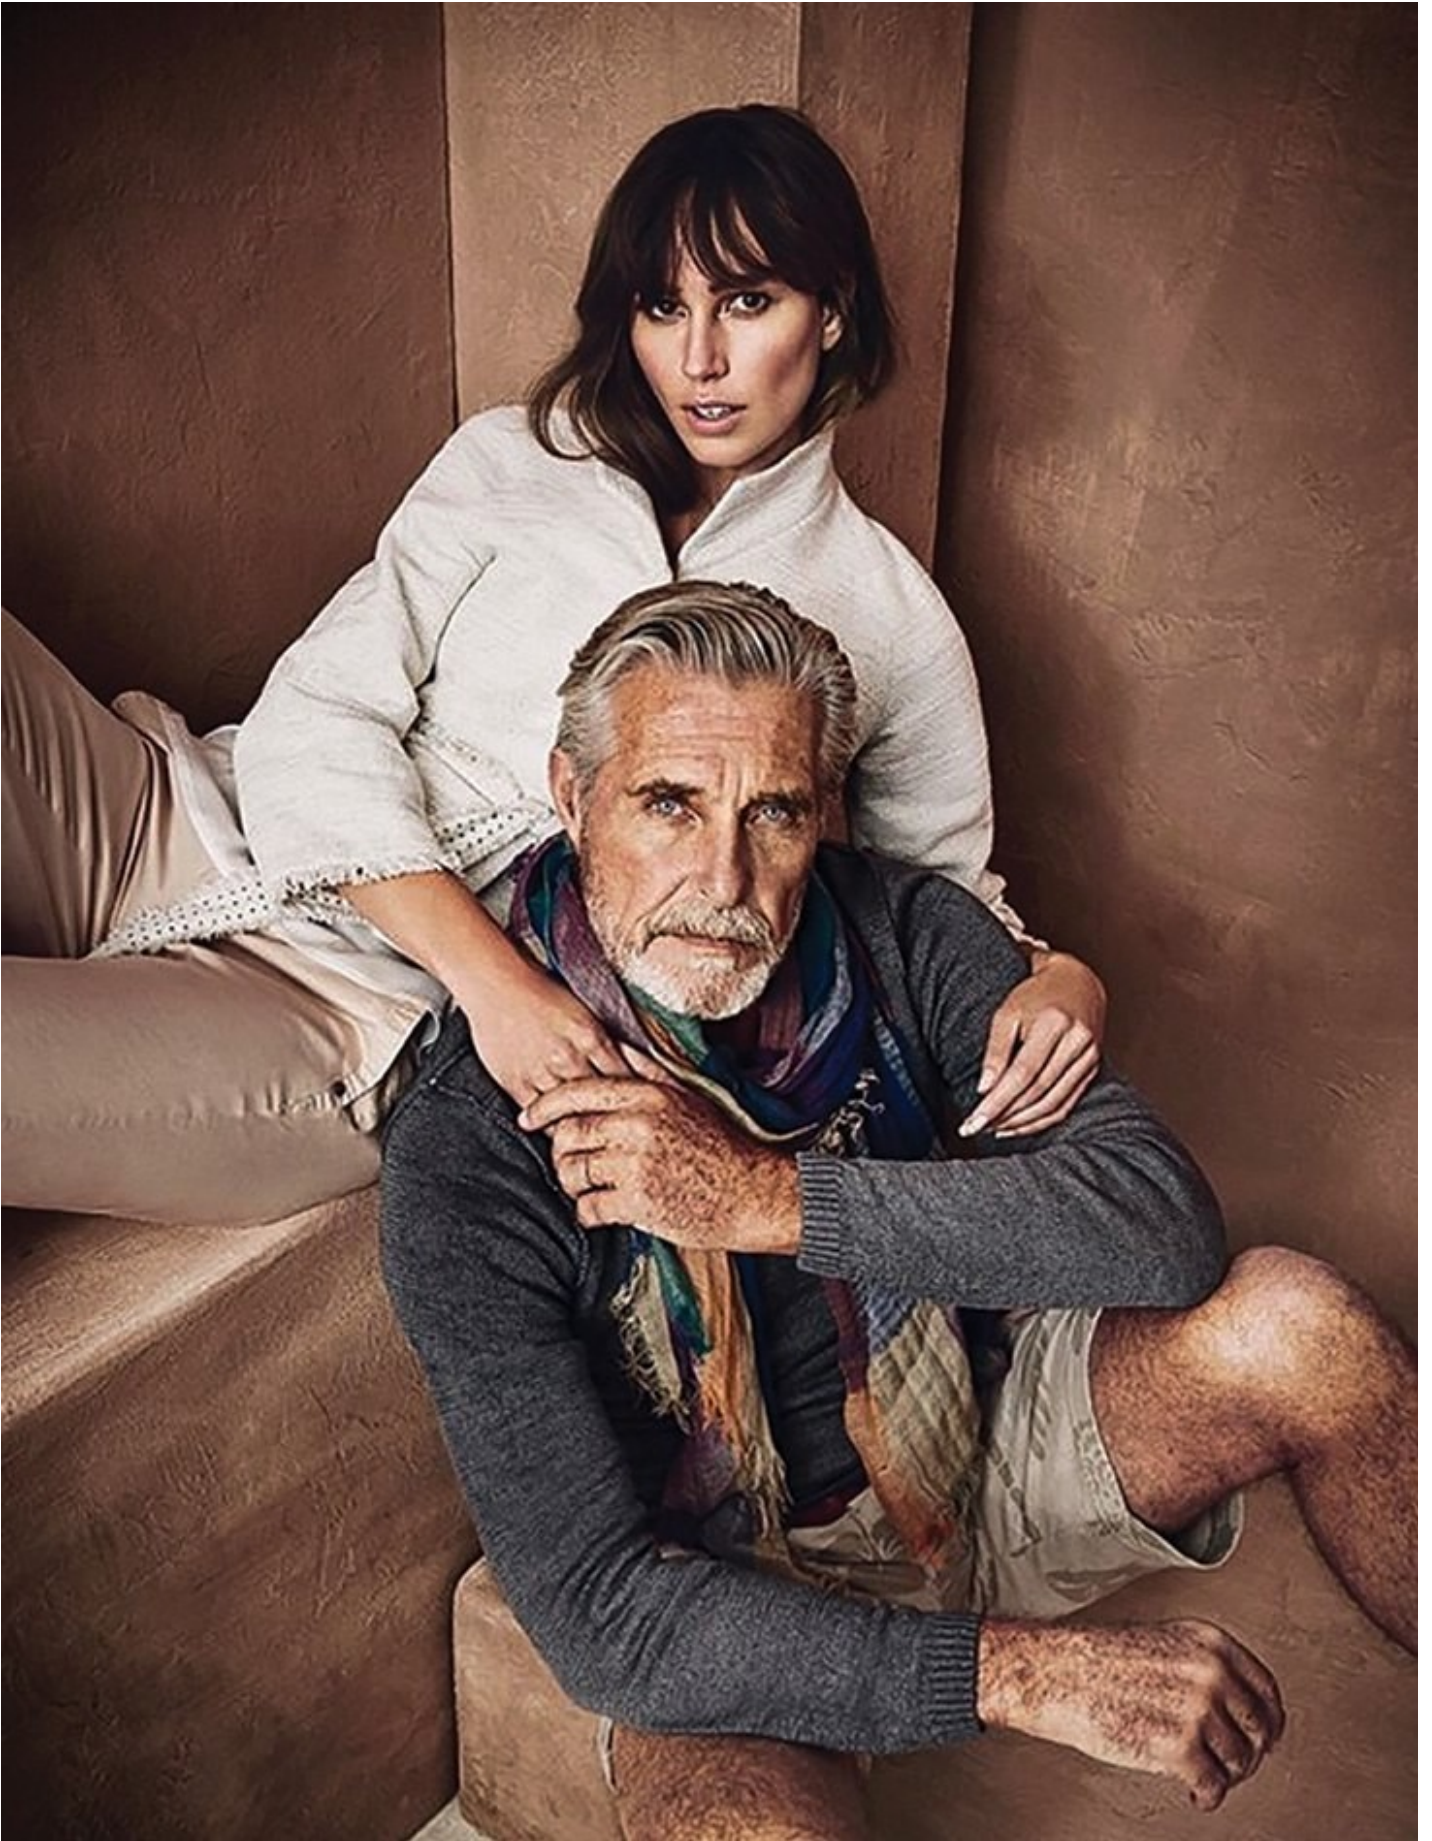

DAMAN

BERNARD FOUQUET

HEIGHT: 186 CHEST: 108 WAIST: 80 HAIR: GREY EYES: GREY-BLUE SUIT: 52 SHOES: 44

DAMAN

SWEATER **RALPH LAUREN**
SHIRT **CALVIN KLEIN**
JEWELRY **ROLEX**

52MMSCENE

BERNARD FOUQUET

HEIGHT: 186 CHEST: 108 WAIST: 80 HAIR: GREY EYES: GREY-BLUE SUIT: 52 SHOES: 44

DAMAN

BERNARD FOUQUET

HEIGHT: 186 CHEST: 108 WAIST: 80 HAIR: GREY EYES: GREY-BLUE SUIT: 52 SHOES: 44

DAMAN

BERNARD FOUQUET

HEIGHT: 186 CHEST: 108 WAIST: 80 HAIR: GREY EYES: GREY-BLUE SUIT: 52 SHOES: 44

DAMAN

BERNARD FOUQUET

HEIGHT: 186 CHEST: 108 WAIST: 80 HAIR: GREY EYES: GREY-BLUE SUIT: 52 SHOES: 44

DAMAN

BERNARD FOUQUET

HEIGHT: 186 CHEST: 108 WAIST: 80 HAIR: GREY EYES: GREY-BLUE SUIT: 52 SHOES: 44

DAMAN

BERNARD FOUQUET