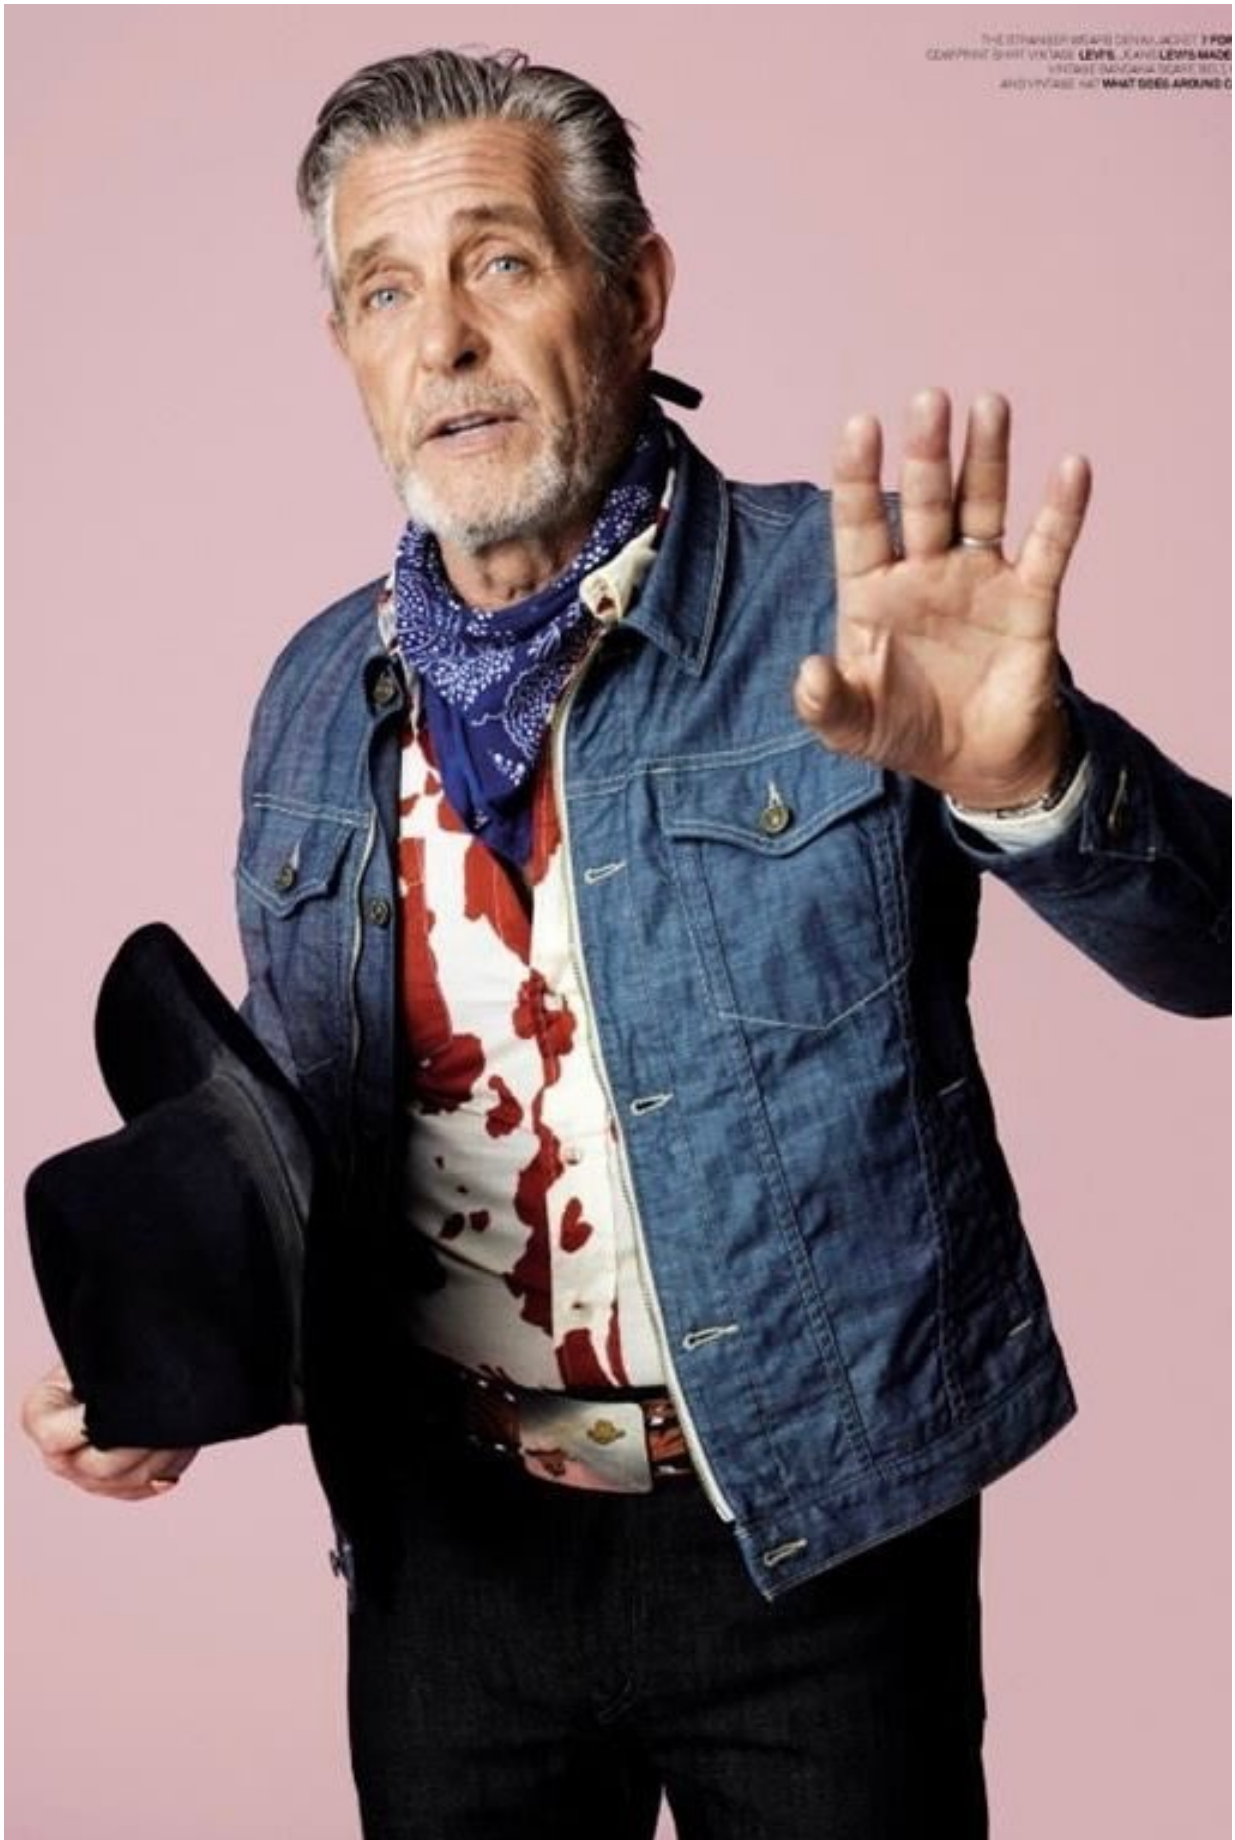

BERNARD FOUQUET

DAMAN

HEIGHT: 186 CHEST: 108 WAIST: 80 HAIR: GREY EYES: GREY-BLUE SUIT: 52 SHOES: 44