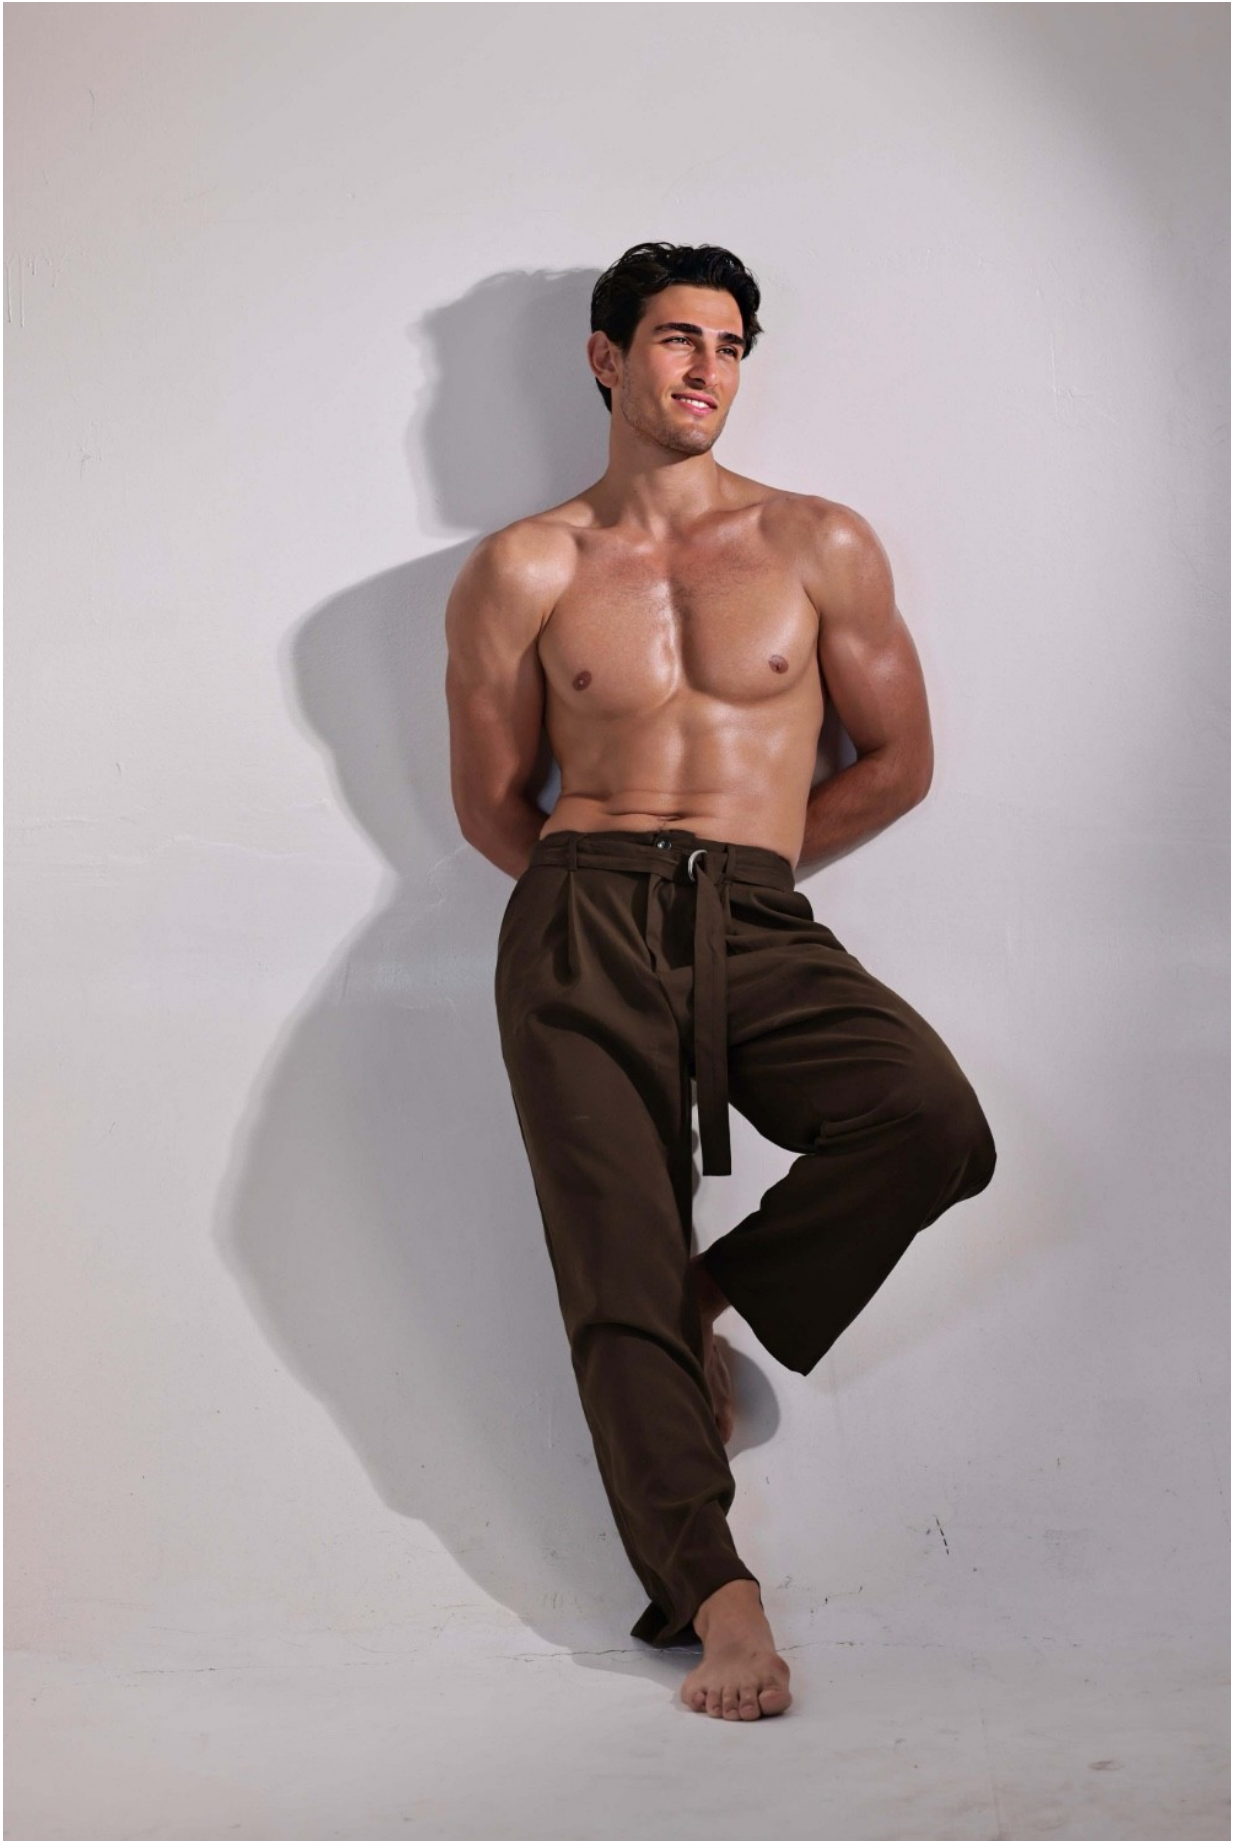

DAMAN

BECK

HEIGHT: 189 CHEST: 100 WAIST: 81 HAIR: D.BROWN EYES: HAZEL SUIT: SHOES: 45