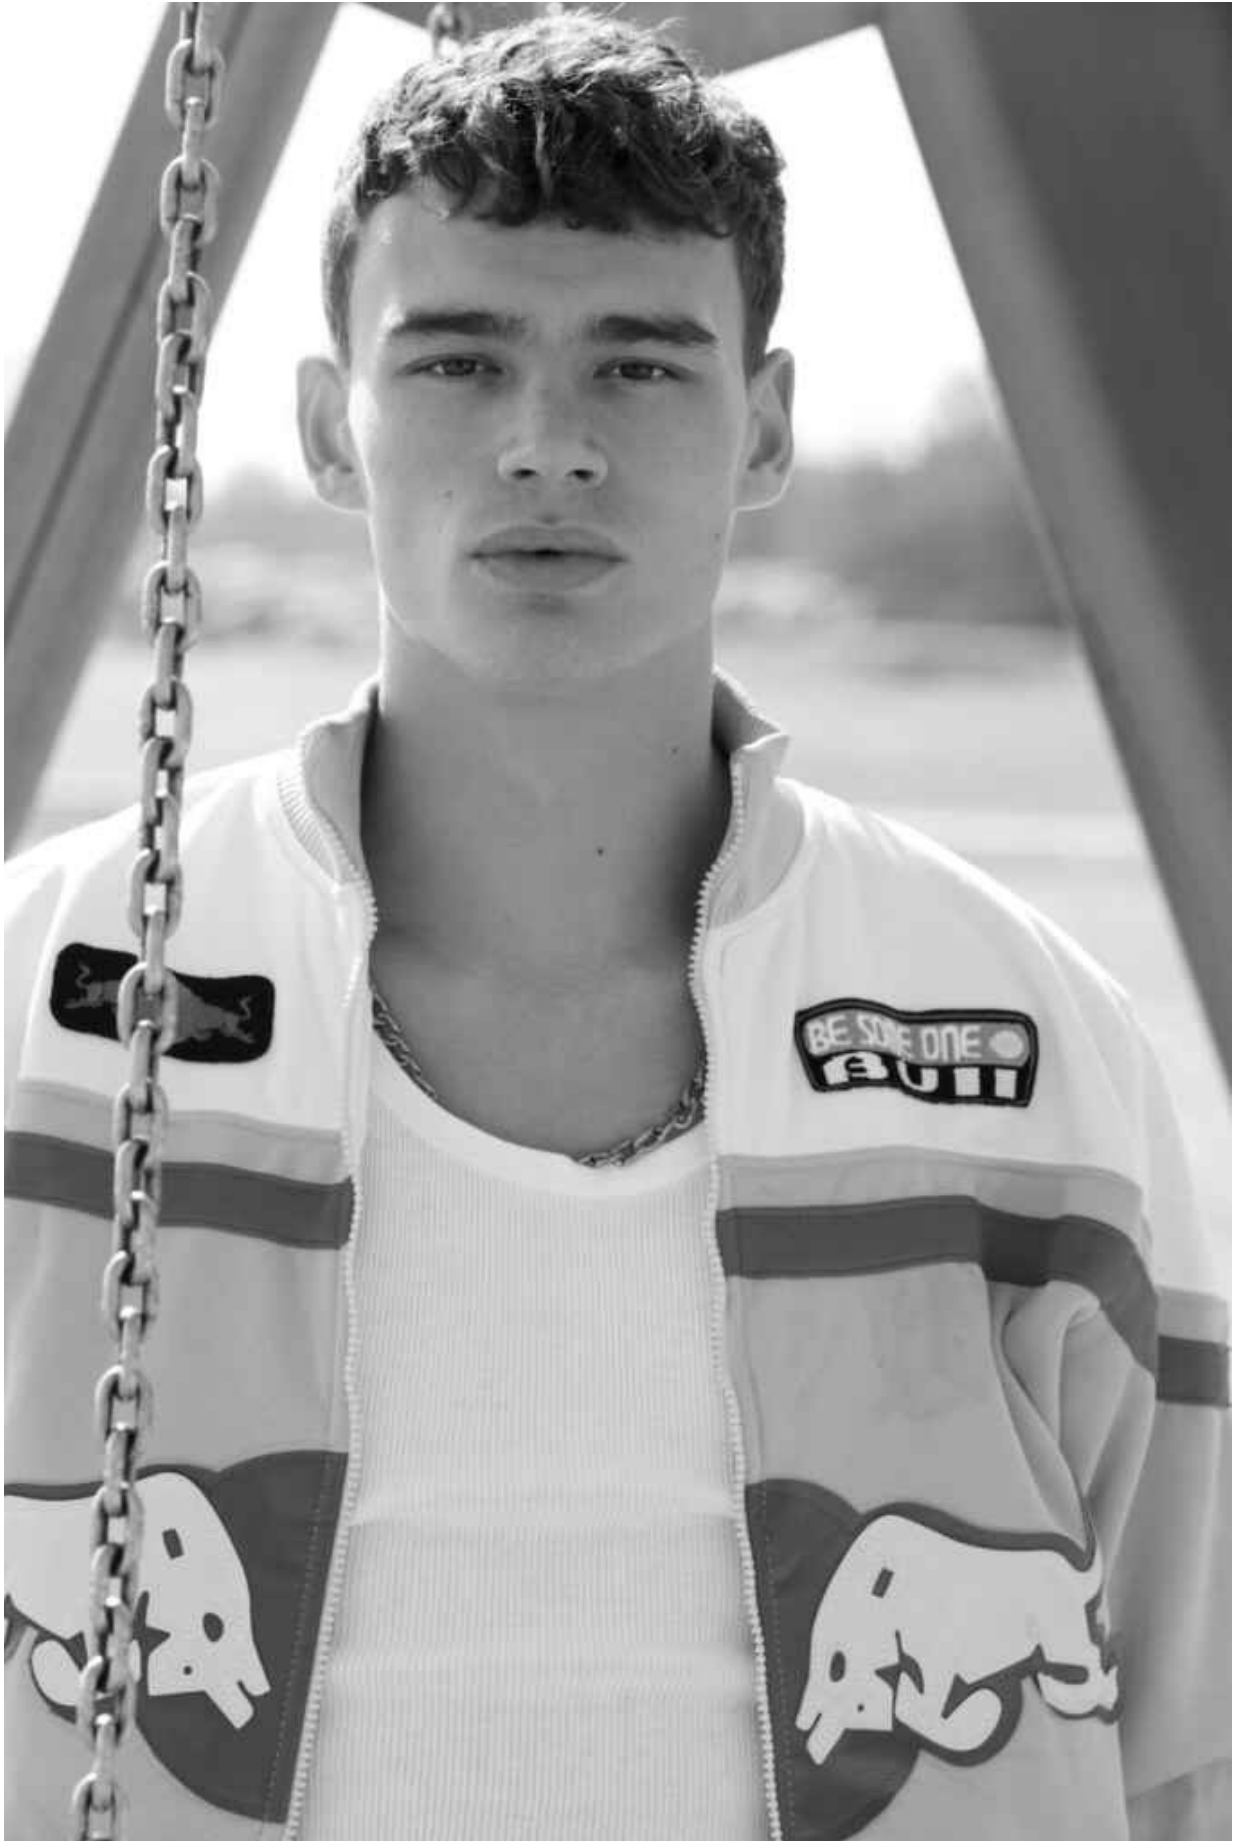

DAMAN

BART

HEIGHT: 188 CHEST: 97 WAIST: 83 HAIR: D.BLONDE EYES: HAZEL SUIT: 48R SHOES: 45