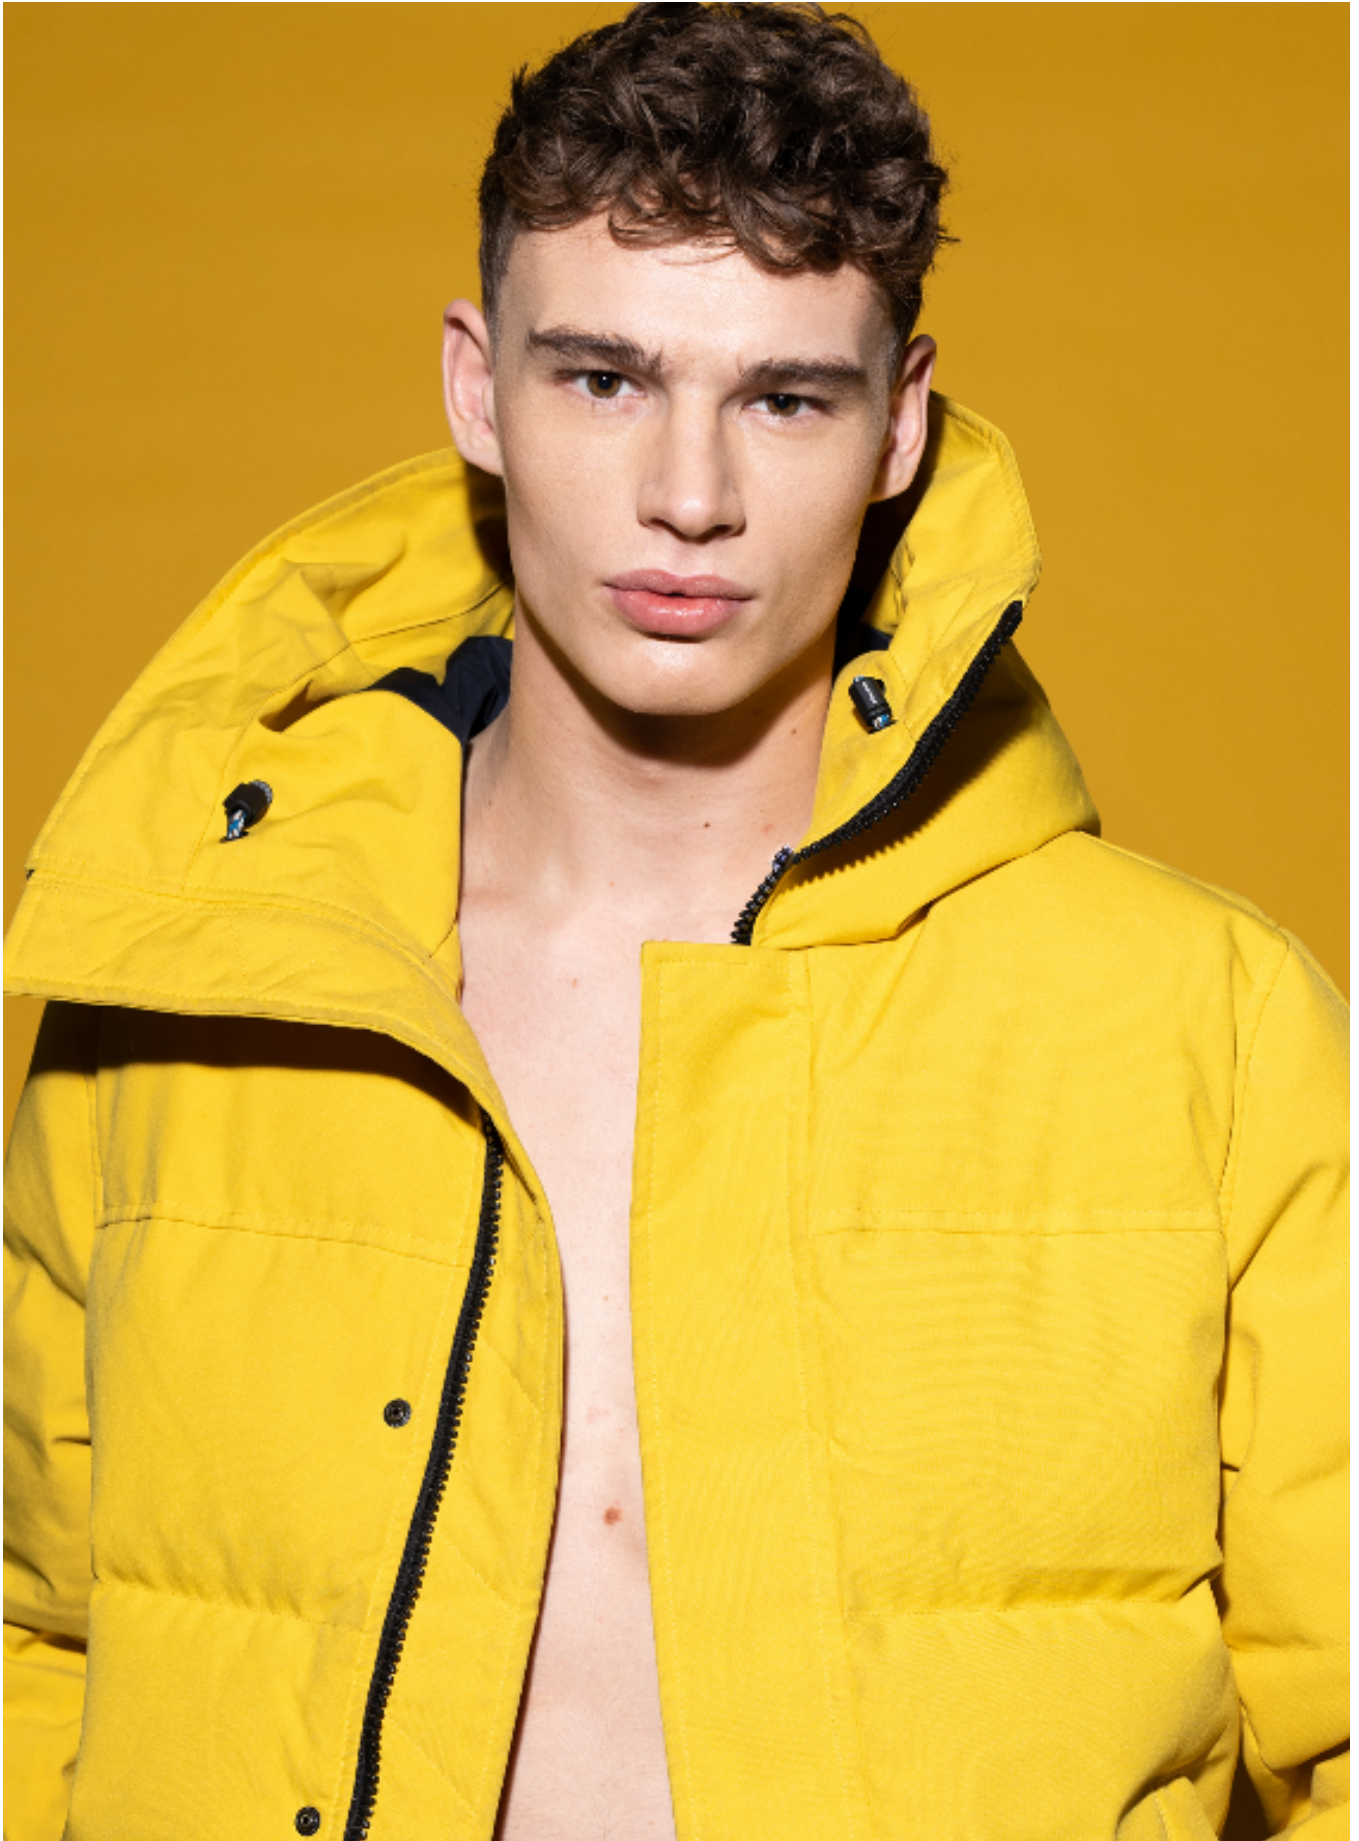

DAMAN

BART

HEIGHT: 188 CHEST: 97 WAIST: 83 HAIR: D.BLONDE EYES: HAZEL SUIT: 48R SHOES: 45