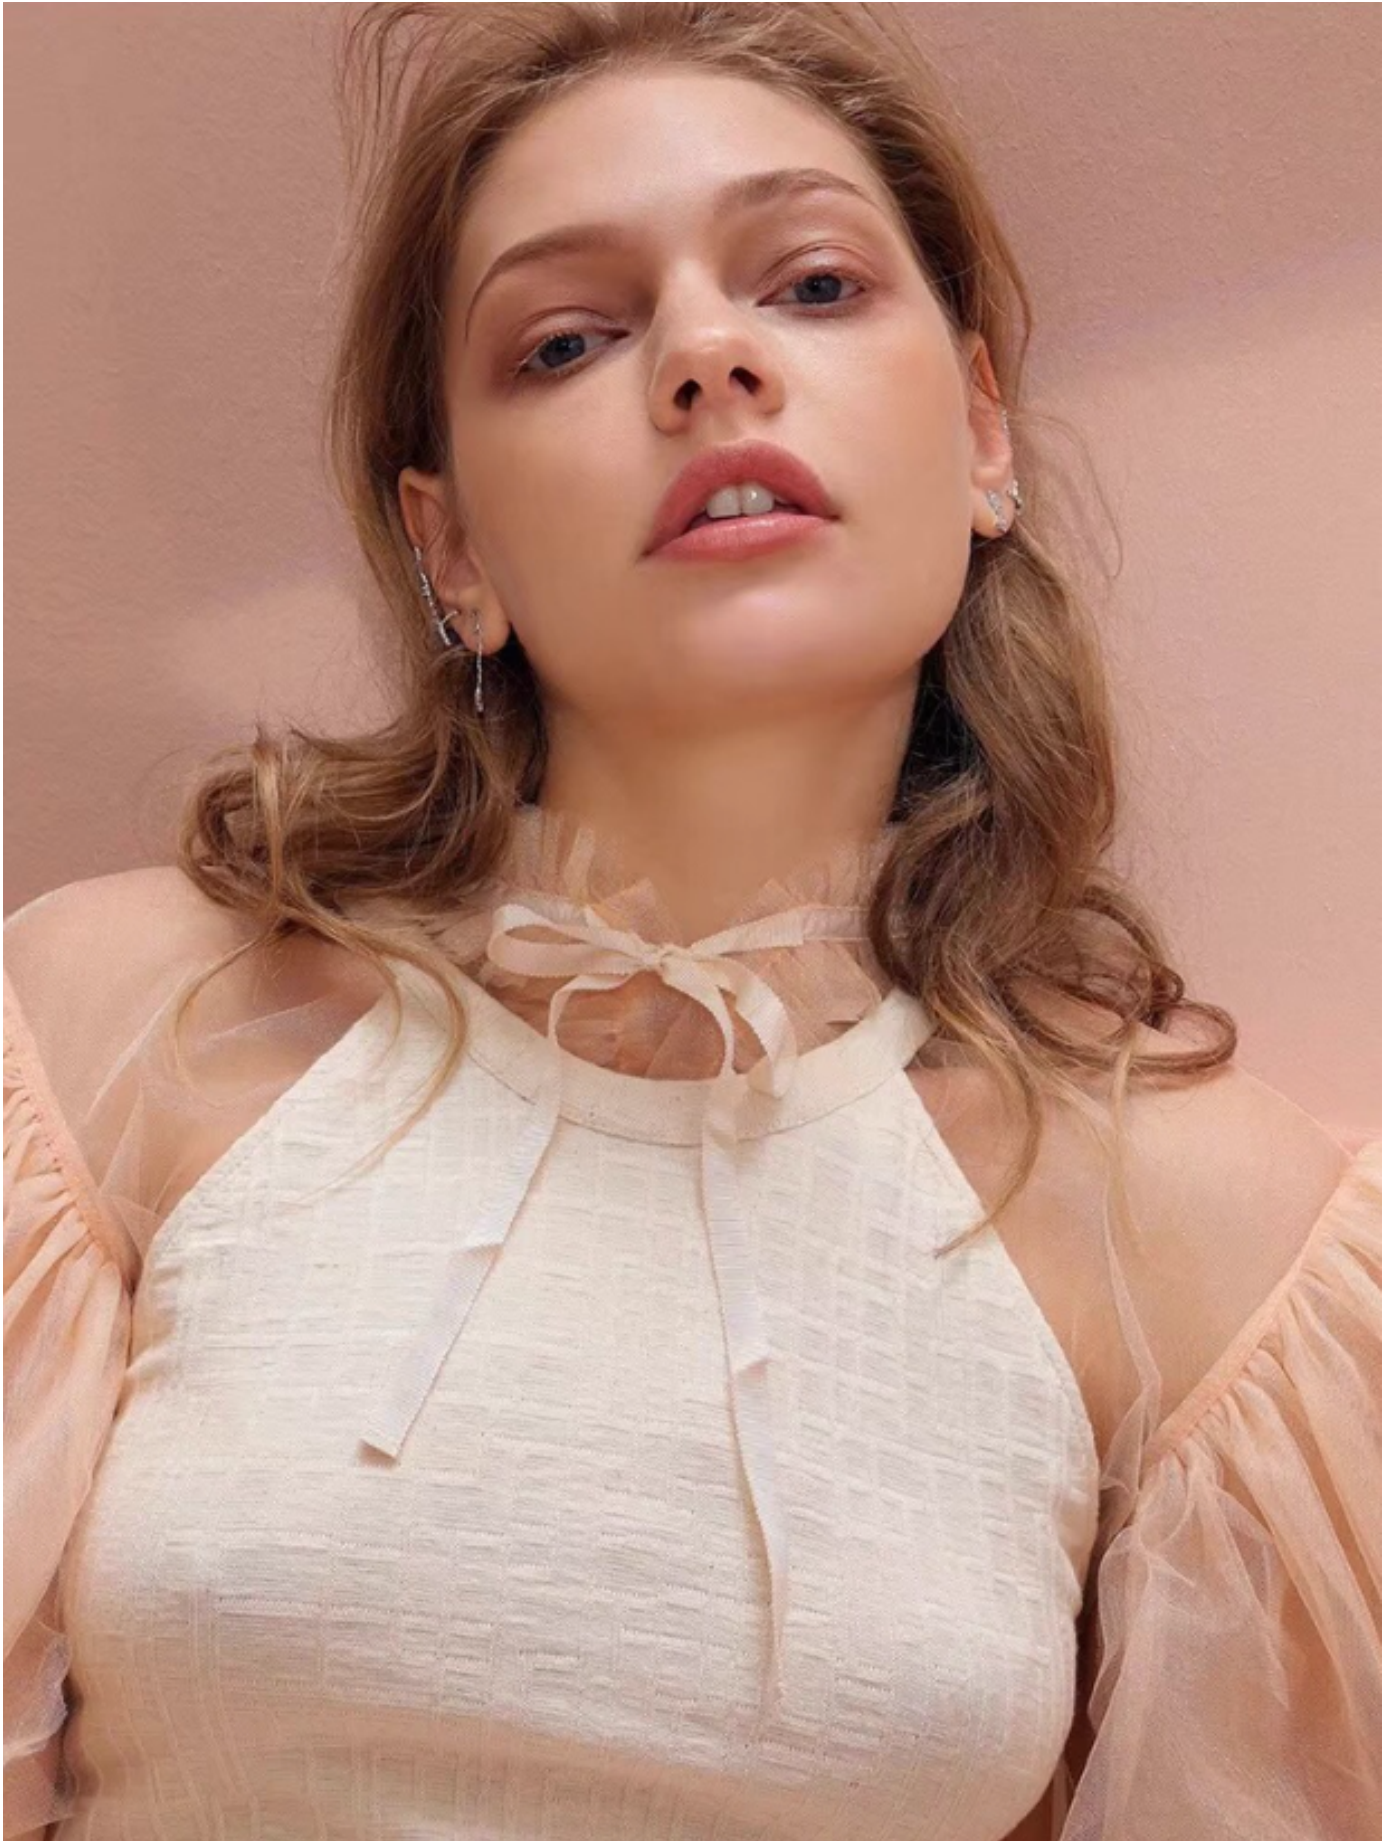

DAMAN

ANASTASIA

HEIGHT: 176 CHEST: 84 WAIST: 62 HAIR: BLOND EYES: BLUE-GREEN SUIT: SHOES: 39

DAMAN

ANASTASIA

HEIGHT: 176 CHEST: 84 WAIST: 62 HAIR: BLOND EYES: BLUE-GREEN SUIT: SHOES: 39

DAMAN

ANASTASIA

HEIGHT: 176 CHEST: 84 WAIST: 62 HAIR: BLOND EYES: BLUE-GREEN SUIT: SHOES: 39

DAMAN

ANASTASIA

HEIGHT: 176 CHEST: 84 WAIST: 62 HAIR: BLOND EYES: BLUE-GREEN SUIT: SHOES: 39

DAMAN

ANASTASIA

HEIGHT: 176 CHEST: 84 WAIST: 62 HAIR: BLOND EYES: BLUE-GREEN SUIT: SHOES: 39