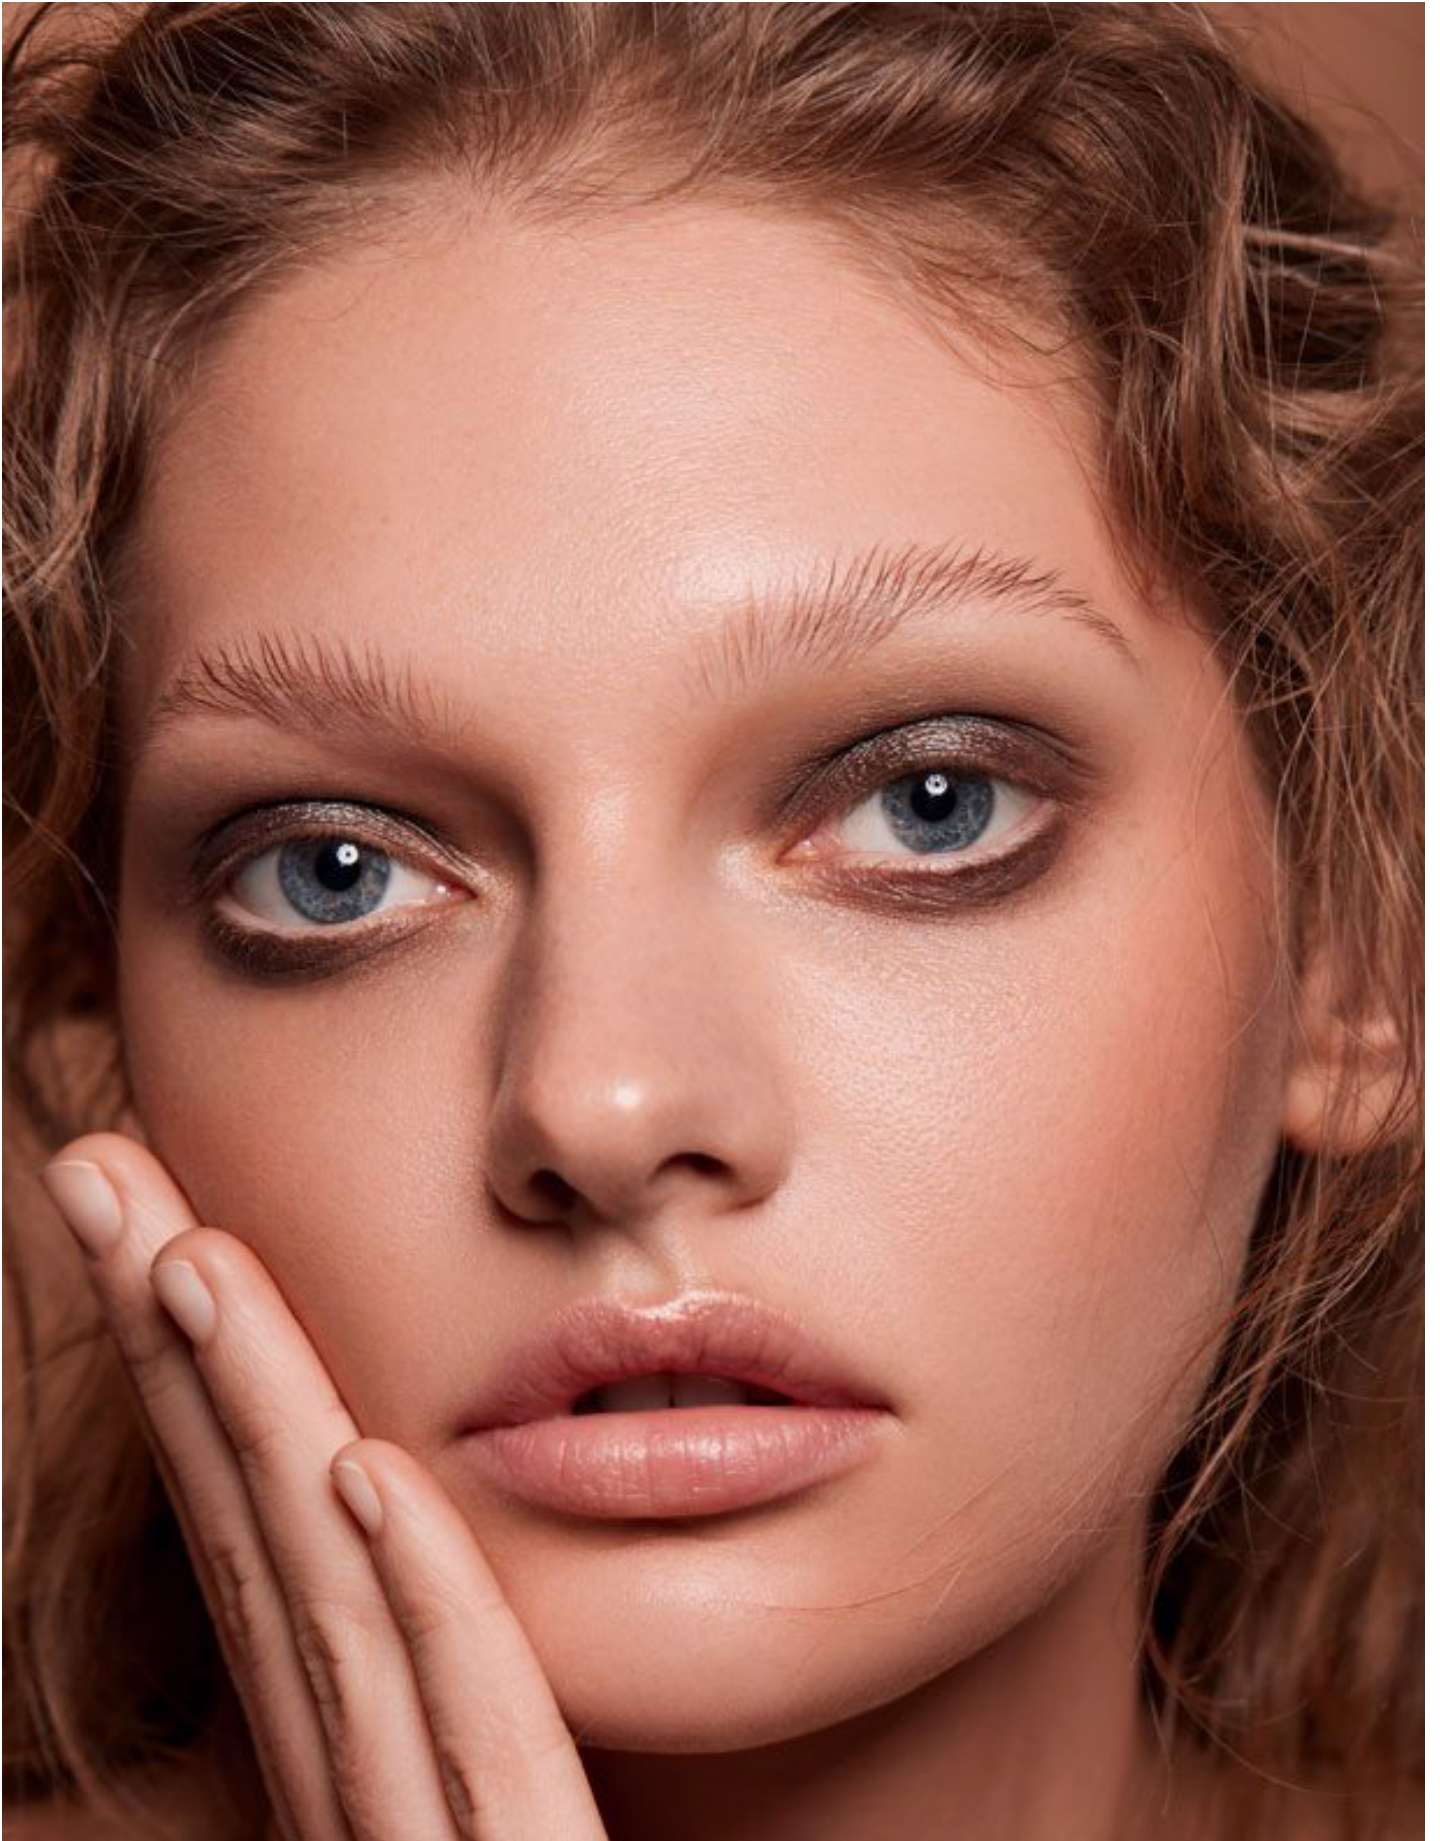

DAMAN

ANASTASIA

HEIGHT: 176 CHEST: 84 WAIST: 62 HAIR: BLOND EYES: BLUE-GREEN SUIT: SHOES: 39

DAMAN

ANASTASIA

HEIGHT: 176 CHEST: 84 WAIST: 62 HAIR: BLOND EYES: BLUE-GREEN SUIT: SHOES: 39

DAMAN

ANASTASIA

HEIGHT: 176 CHEST: 84 WAIST: 62 HAIR: BLOND EYES: BLUE-GREEN SUIT: SHOES: 39

DAMAN

ANASTASIA

HEIGHT: 176 CHEST: 84 WAIST: 62 HAIR: BLOND EYES: BLUE-GREEN SUIT: SHOES: 39

DAMAN

ANASTASIA

HEIGHT: 176 CHEST: 84 WAIST: 62 HAIR: BLOND EYES: BLUE-GREEN SUIT: SHOES: 39