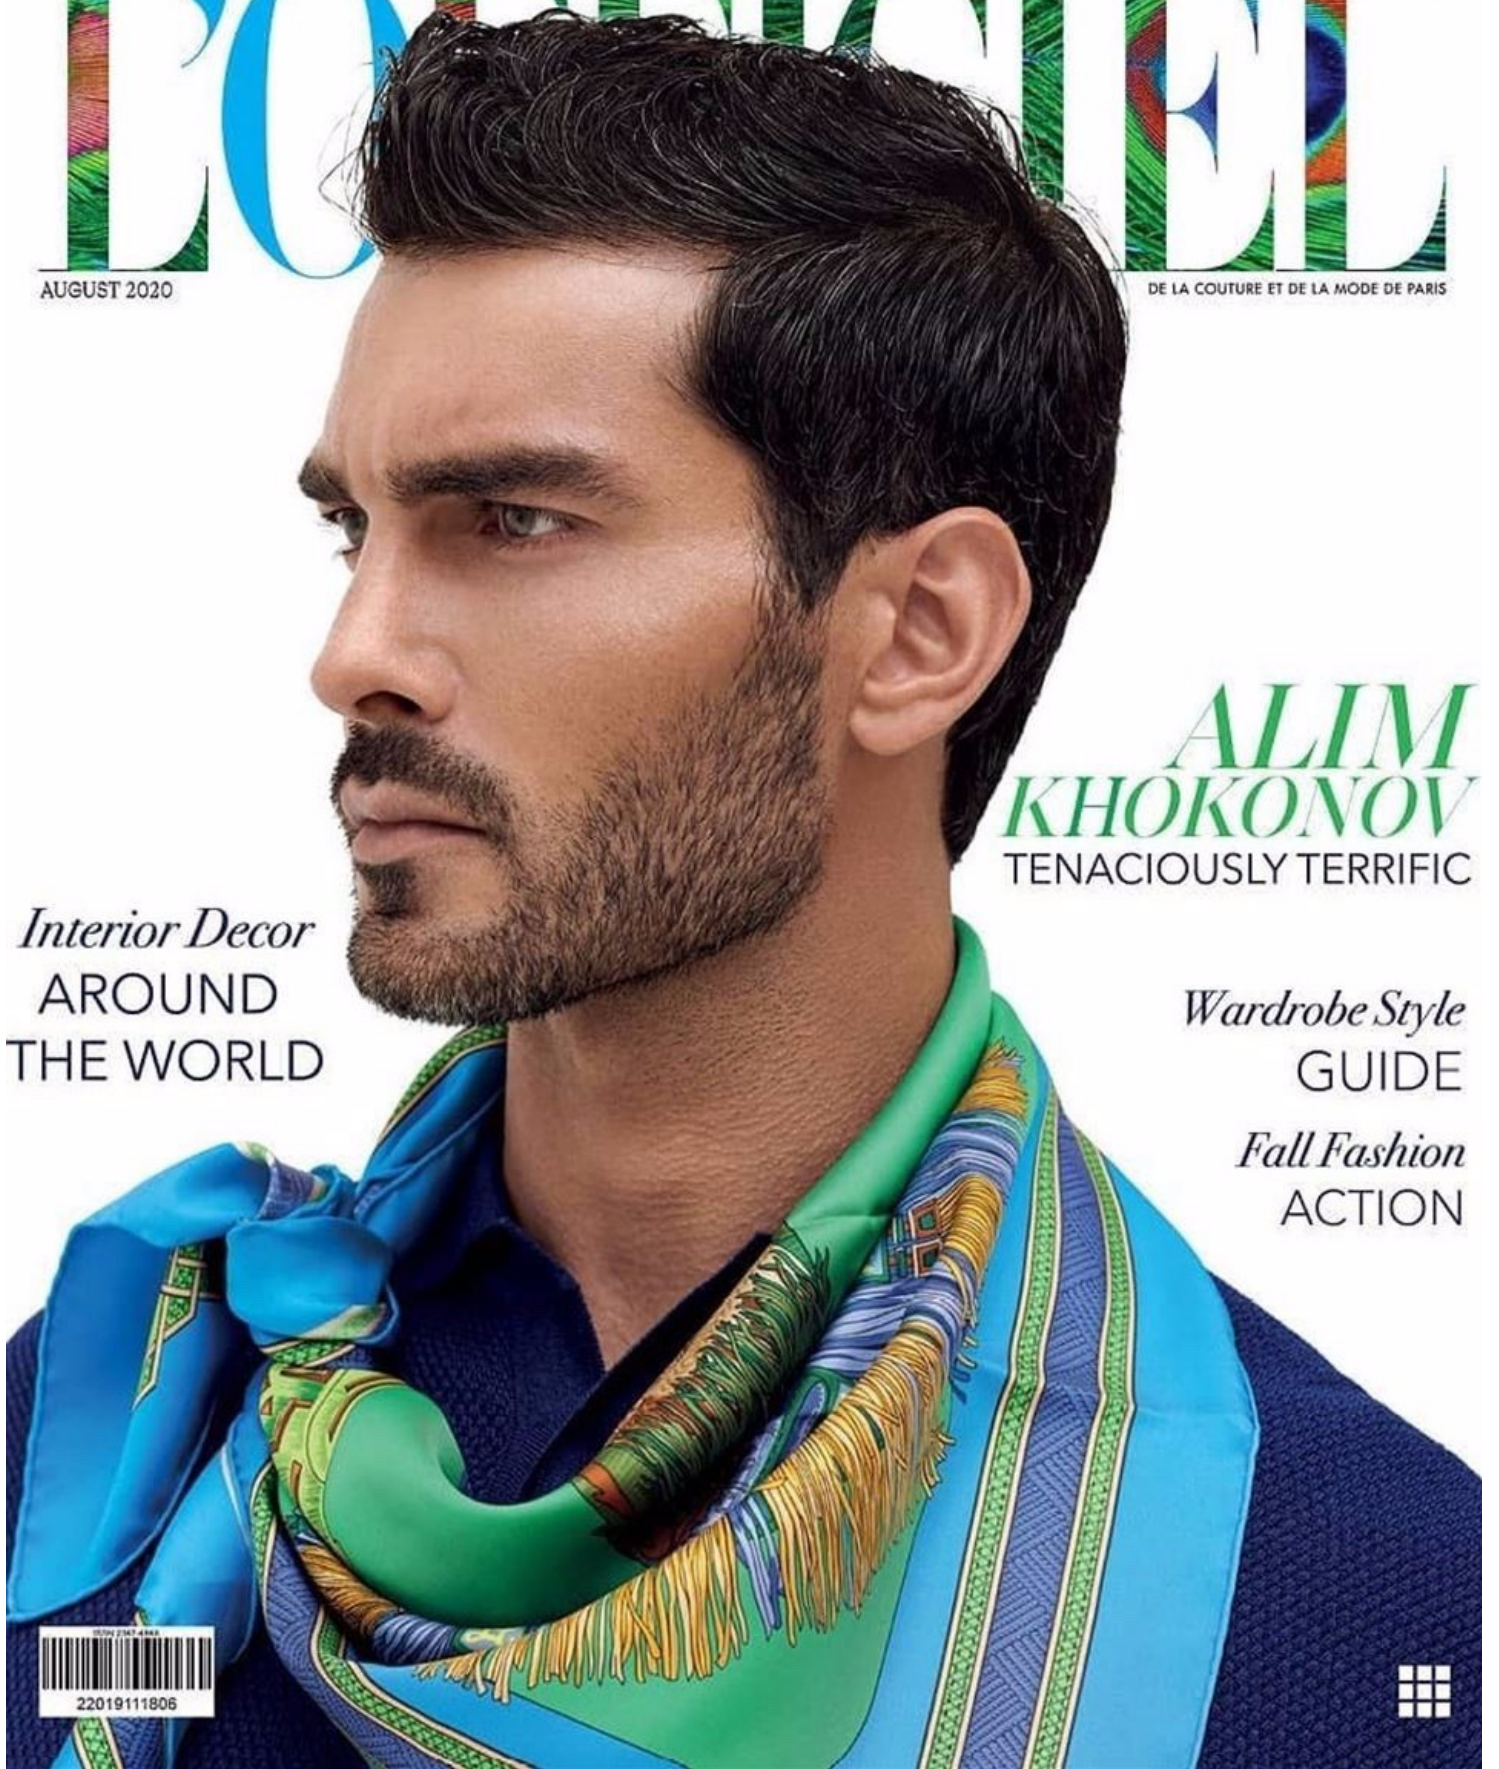

DAMAN

L'OFFICIEL

INDIA

AUGUST 2020

DE LA COUTURE ET DE LA MODE DE PARIS

*ALIM
KHOKONOV*
TENACIOUSLY TERRIFIC

Interior Decor
AROUND
THE WORLD

Wardrobe Style
GUIDE
Fall Fashion
ACTION

ALIM KHOKONOV

HEIGHT: 190 CHEST: 102 WAIST: 86 HAIR: BROWN EYES: GREEN-BLUE SUIT: 52S SHOES: 45