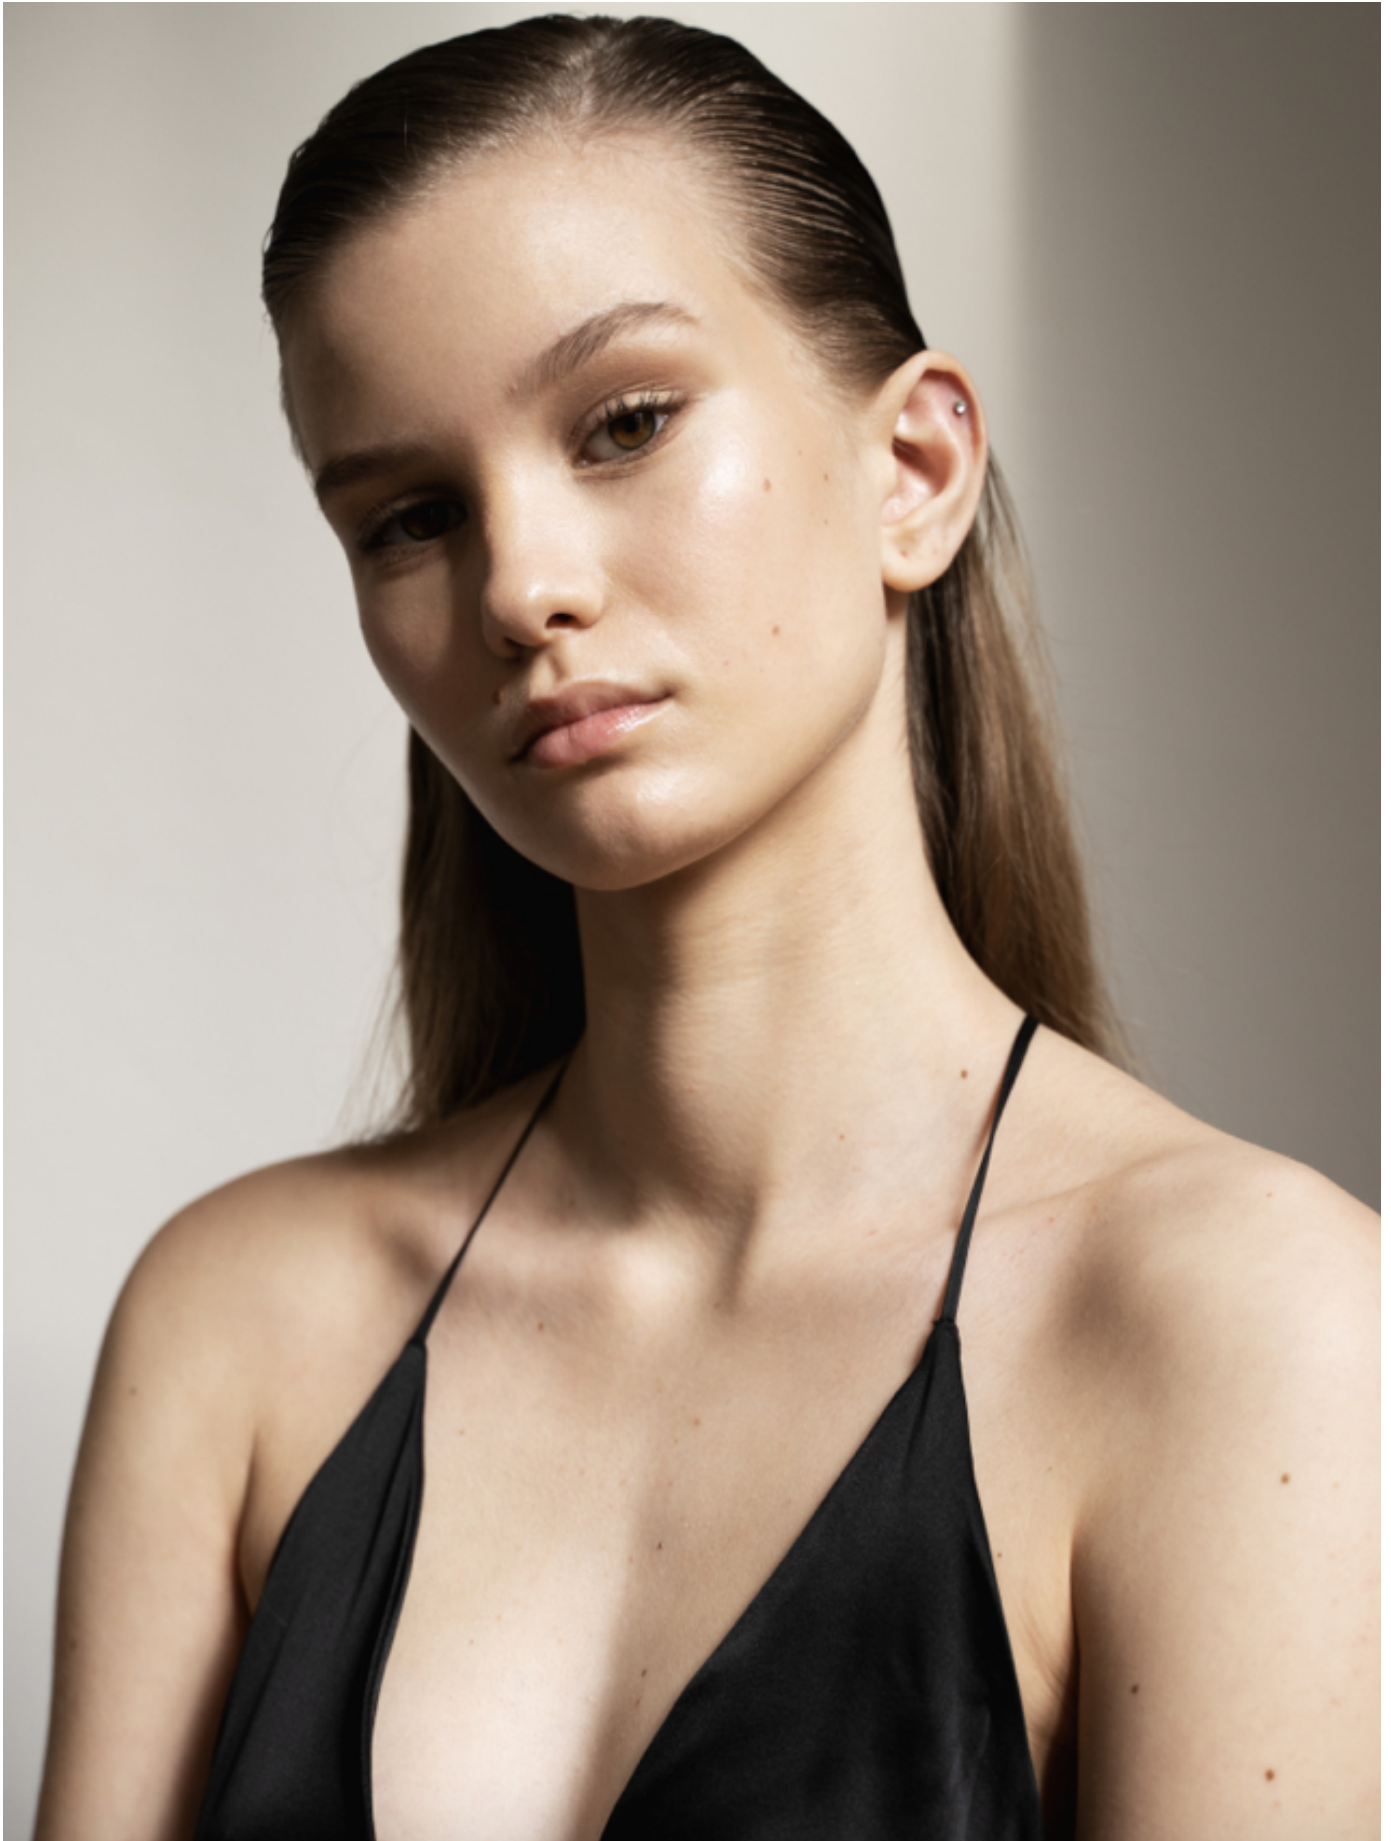

DAMAN

ALICJA

HEIGHT: 177 CHEST: 81 WAIST: 60 HAIR: BROWN EYES: HAZEL SUIT: SHOES: 39