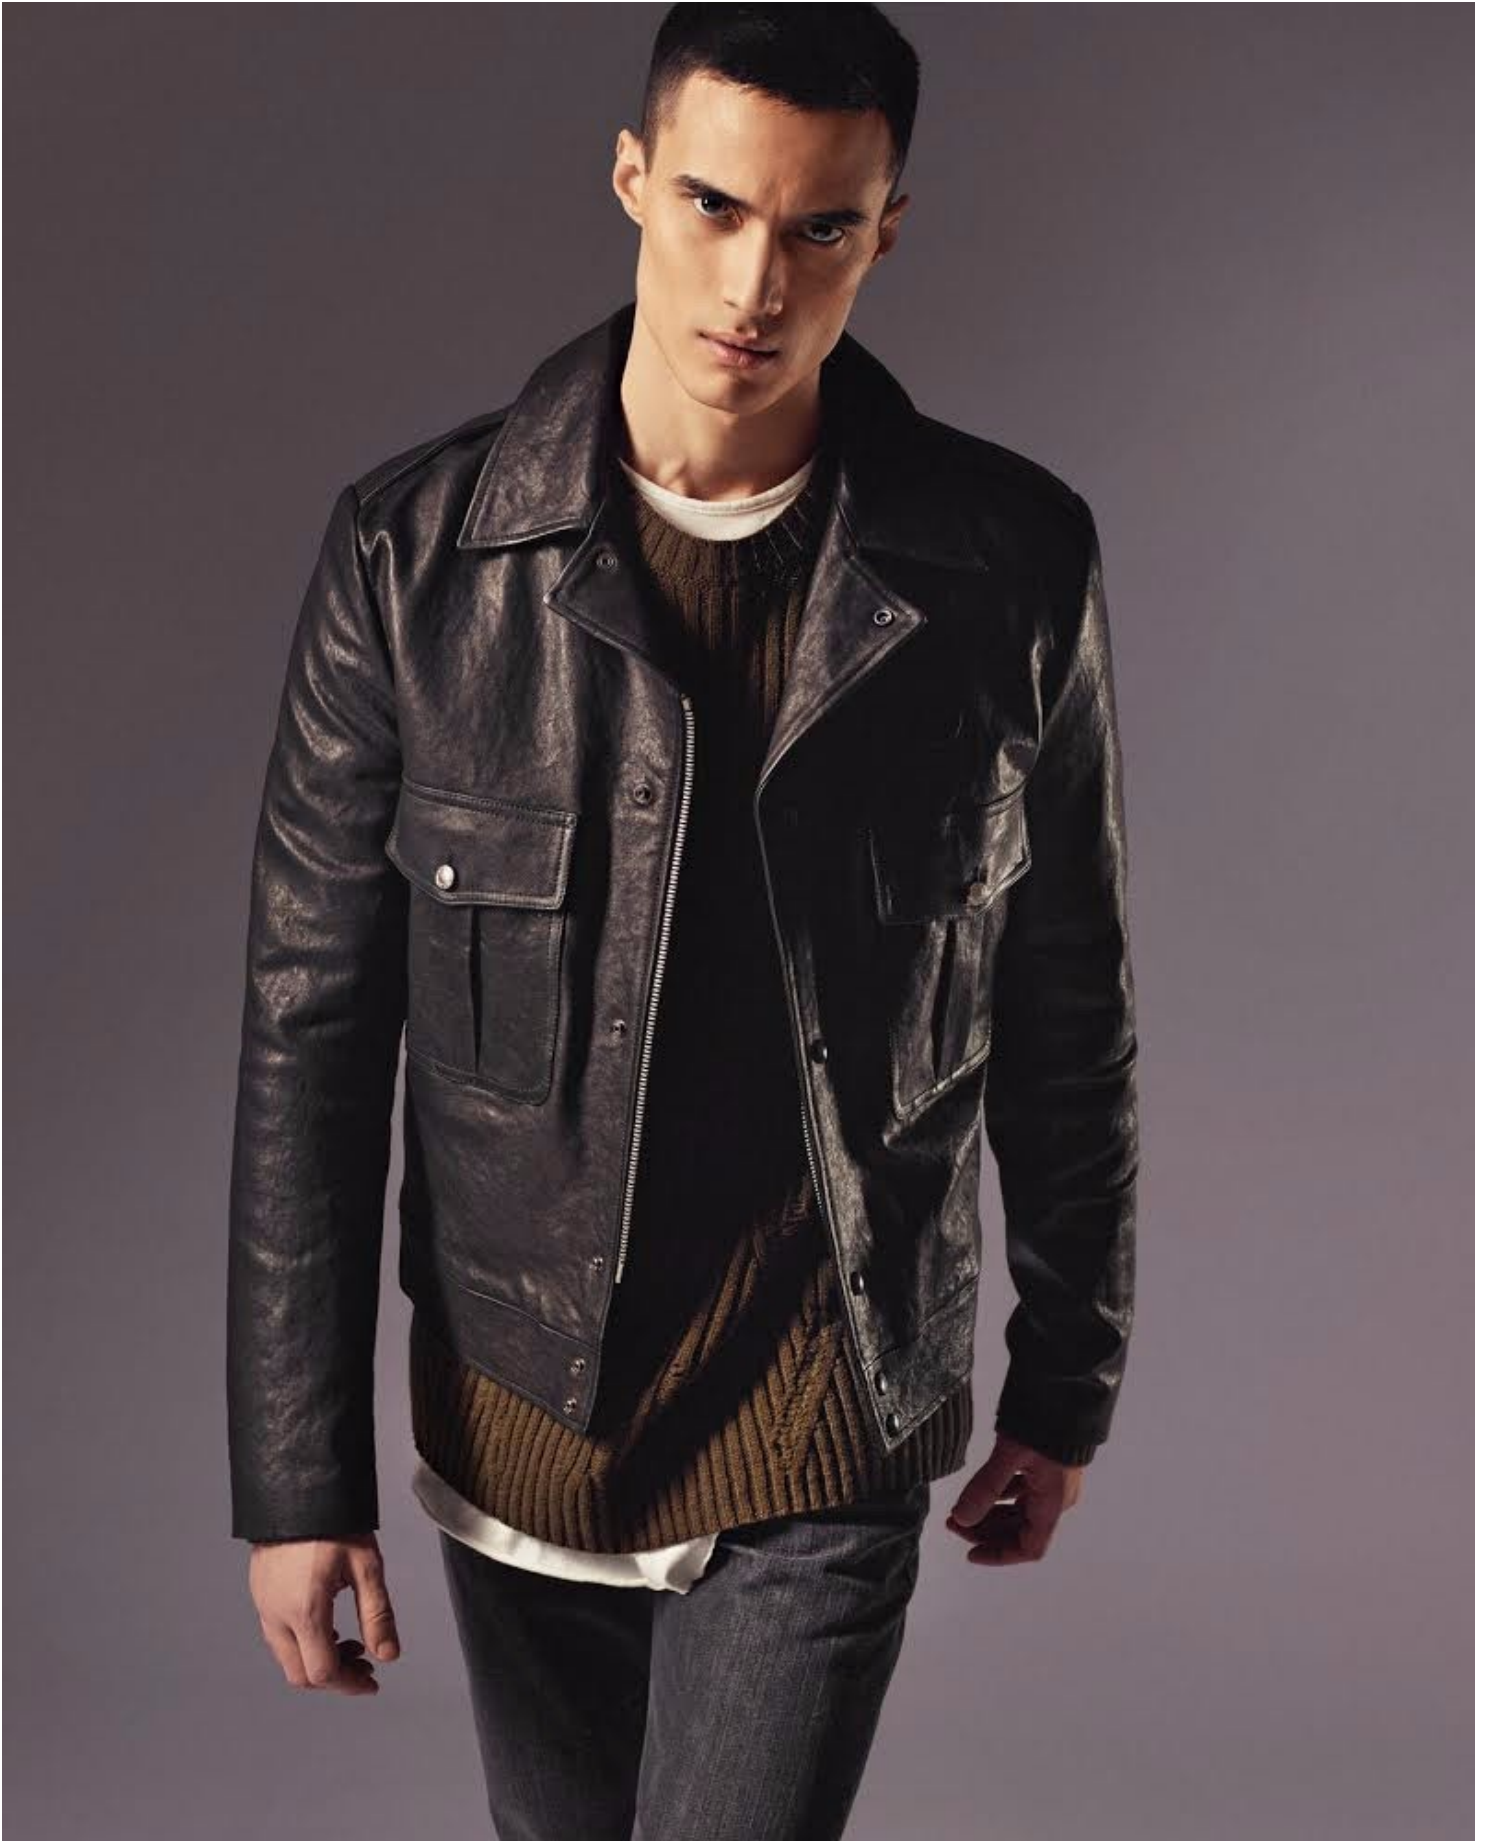

DAMAN

ALEX A.

HEIGHT: 186 CHEST: 95 WAIST: 74 HAIR: BLACK EYES: BROWN SUIT: 48 SHOES: 41-42