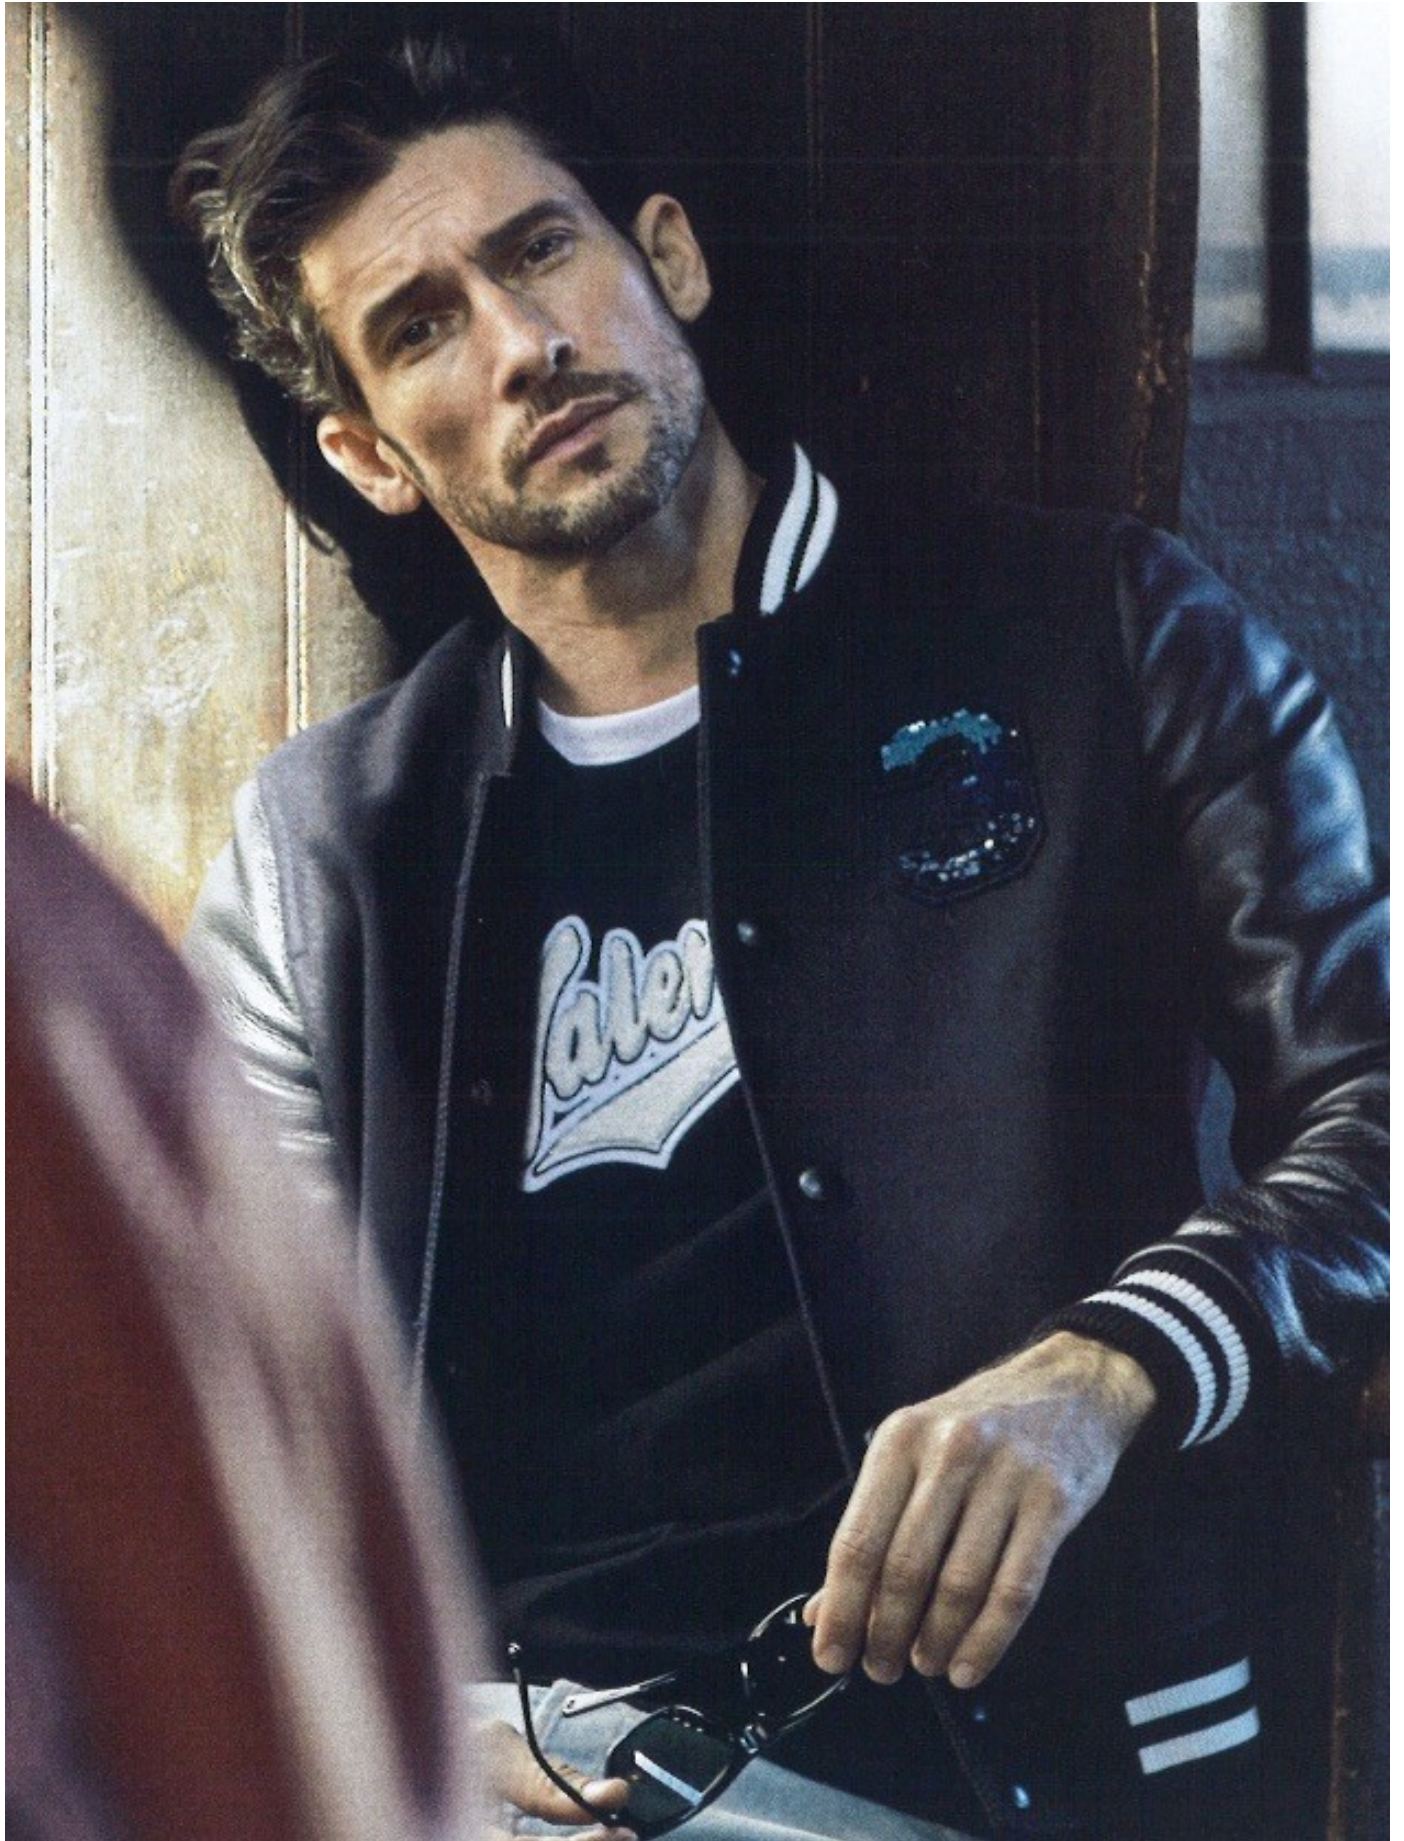

DAMAN

ALBAN RASSIER

HEIGHT: 185 CHEST: 99 WAIST: 83 HAIR: BLACK EYES: HAZEL SUIT: 50 SHOES: 43