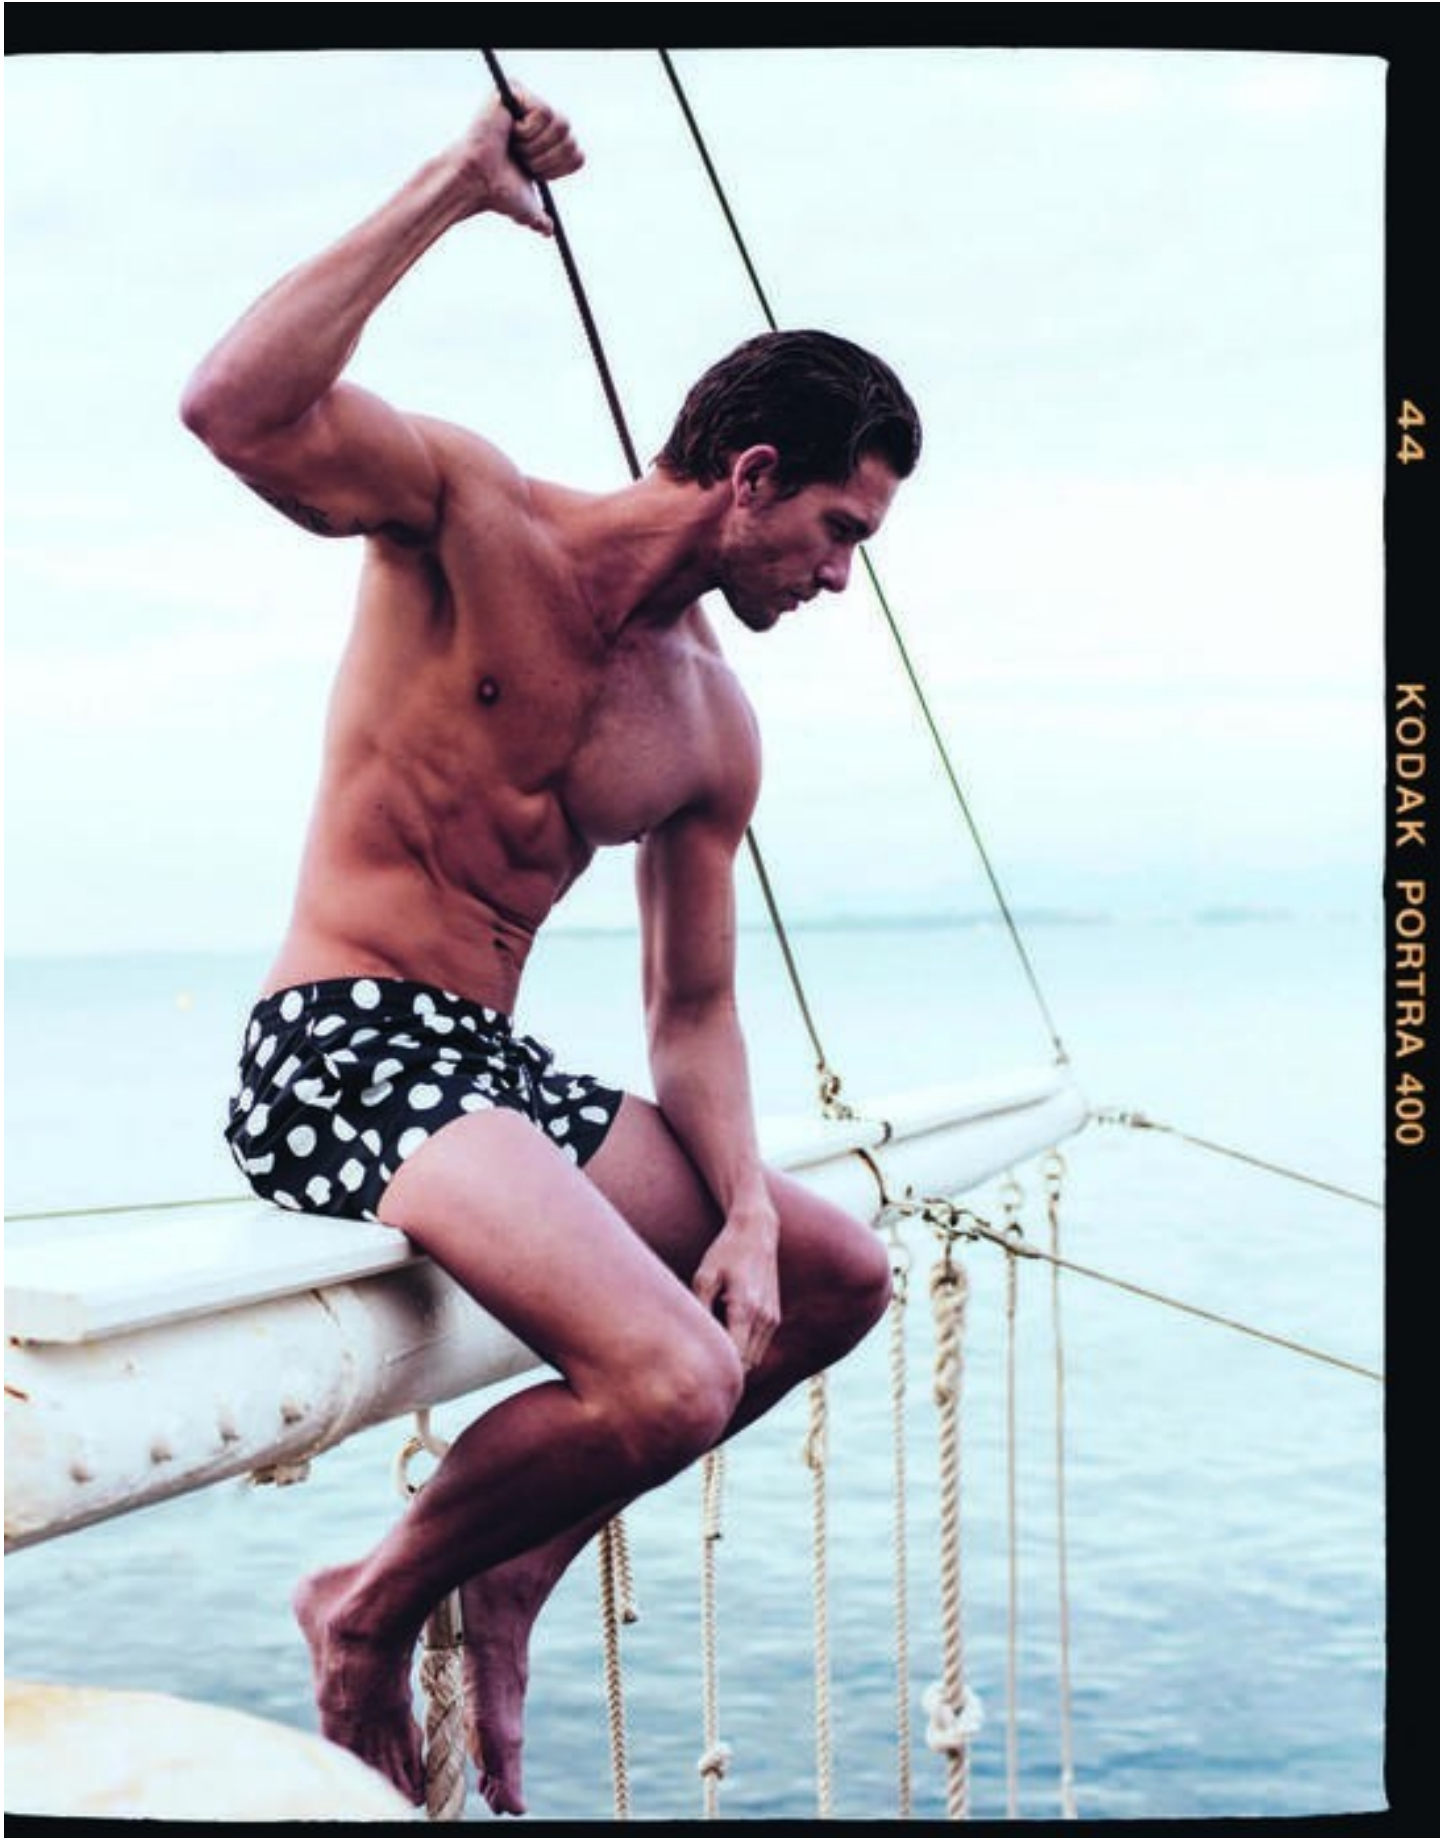

DAMAN

ADAM SENN

HEIGHT: 184 CHEST: 92 WAIST: 79 HAIR: BLOND EYES: BLUE- GREY SUIT: 48 SHOES: 44