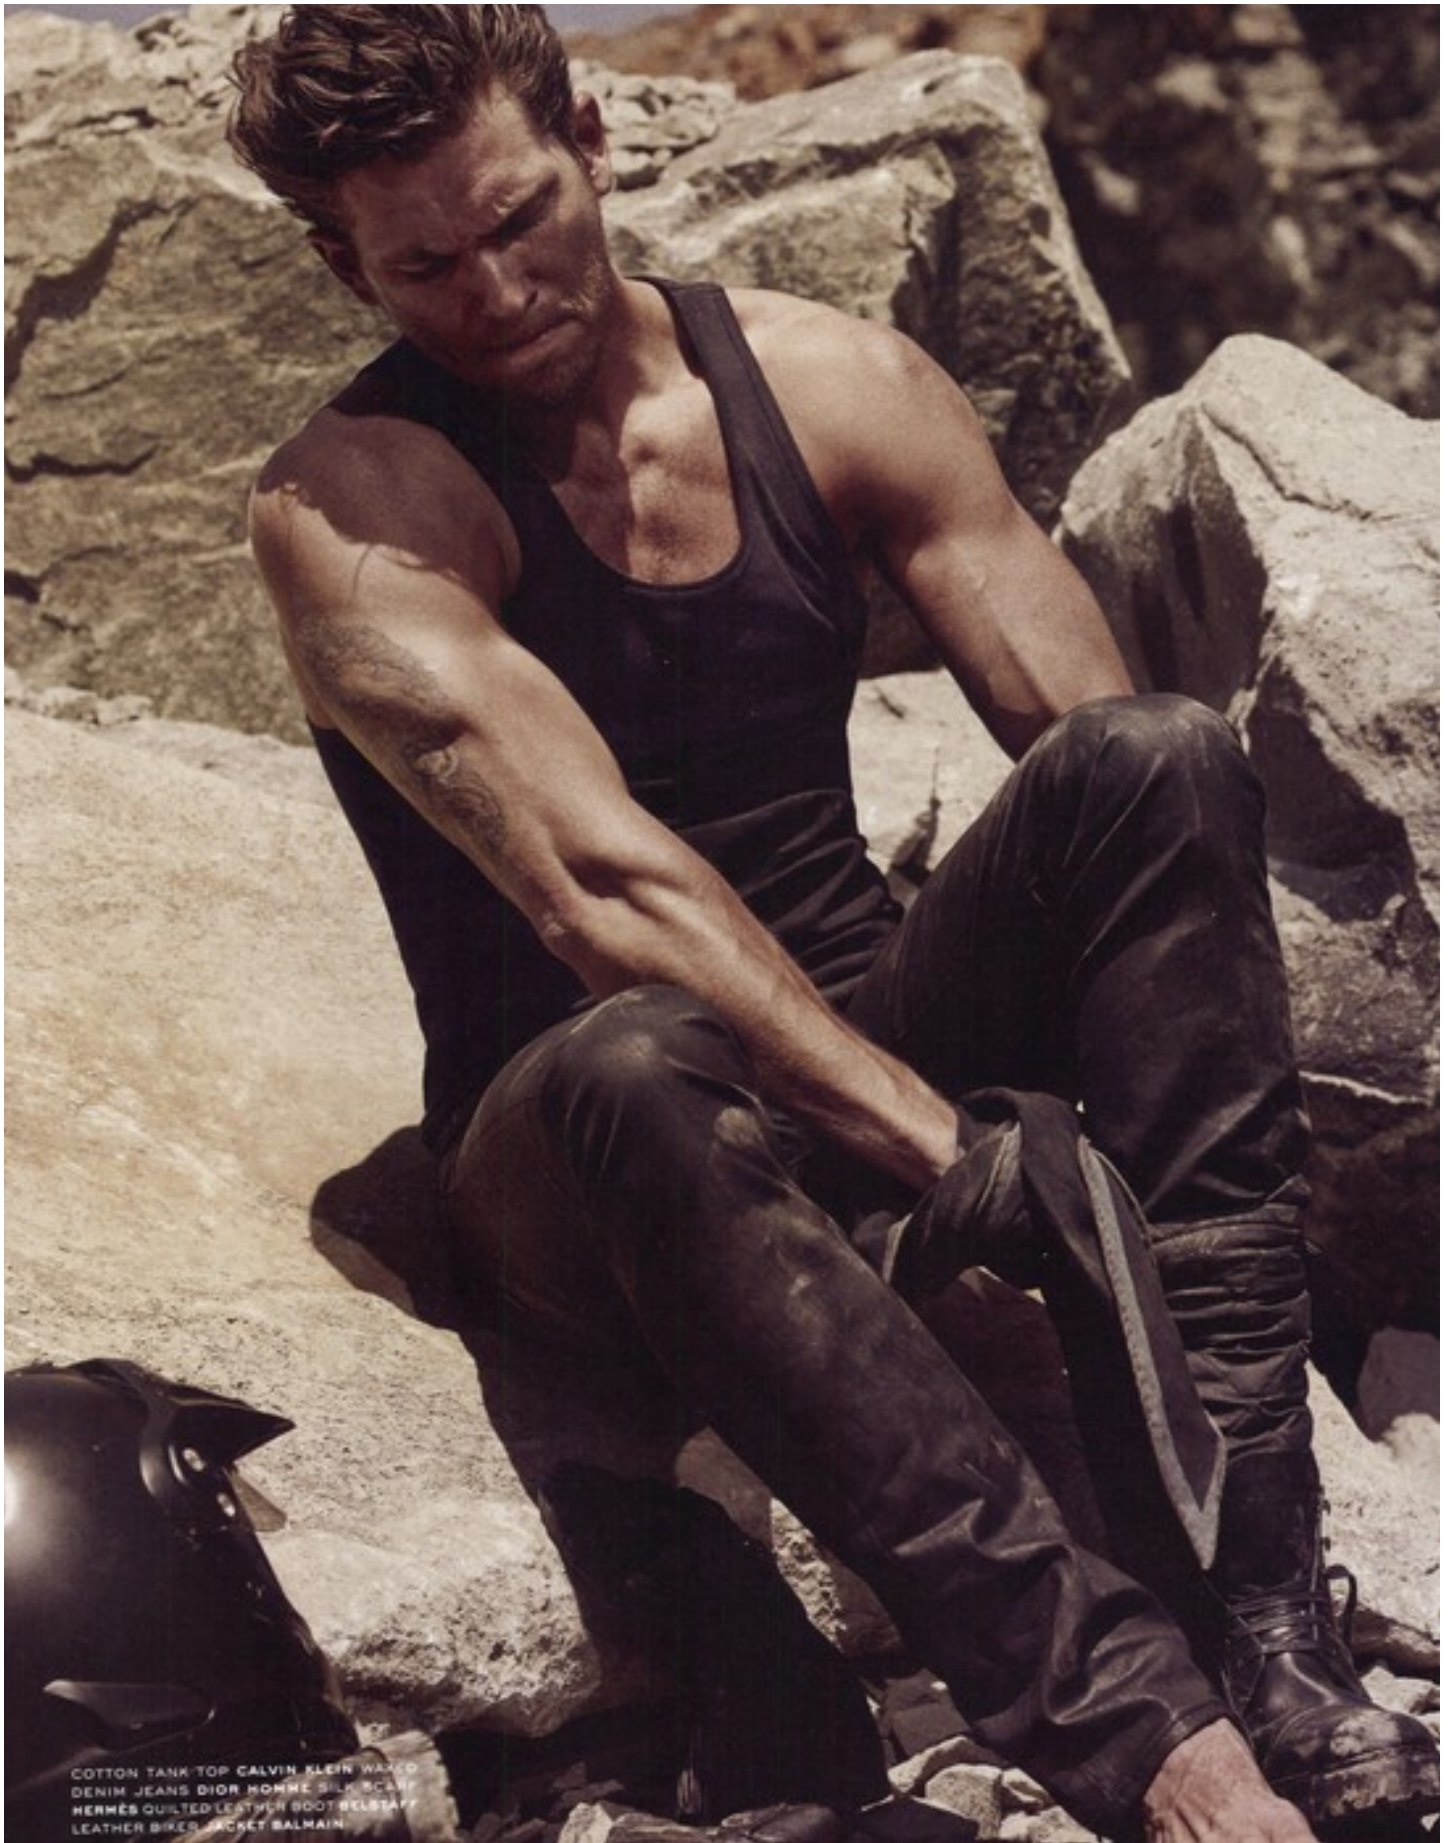

DAMAN

COTTON TANK TOP CALVIN KLEIN WALKER
DENIM JEANS DIOR HOMME SILK SCARF
HERMÈS QUILTED LEATHER BOOT BELTSTAFF
LEATHER BIKER JACKET BALMAIN

ADAM SENN

HEIGHT: 184 CHEST: 92 WAIST: 79 HAIR: BLOND EYES: BLUE- GREY SUIT: 48 SHOES: 44