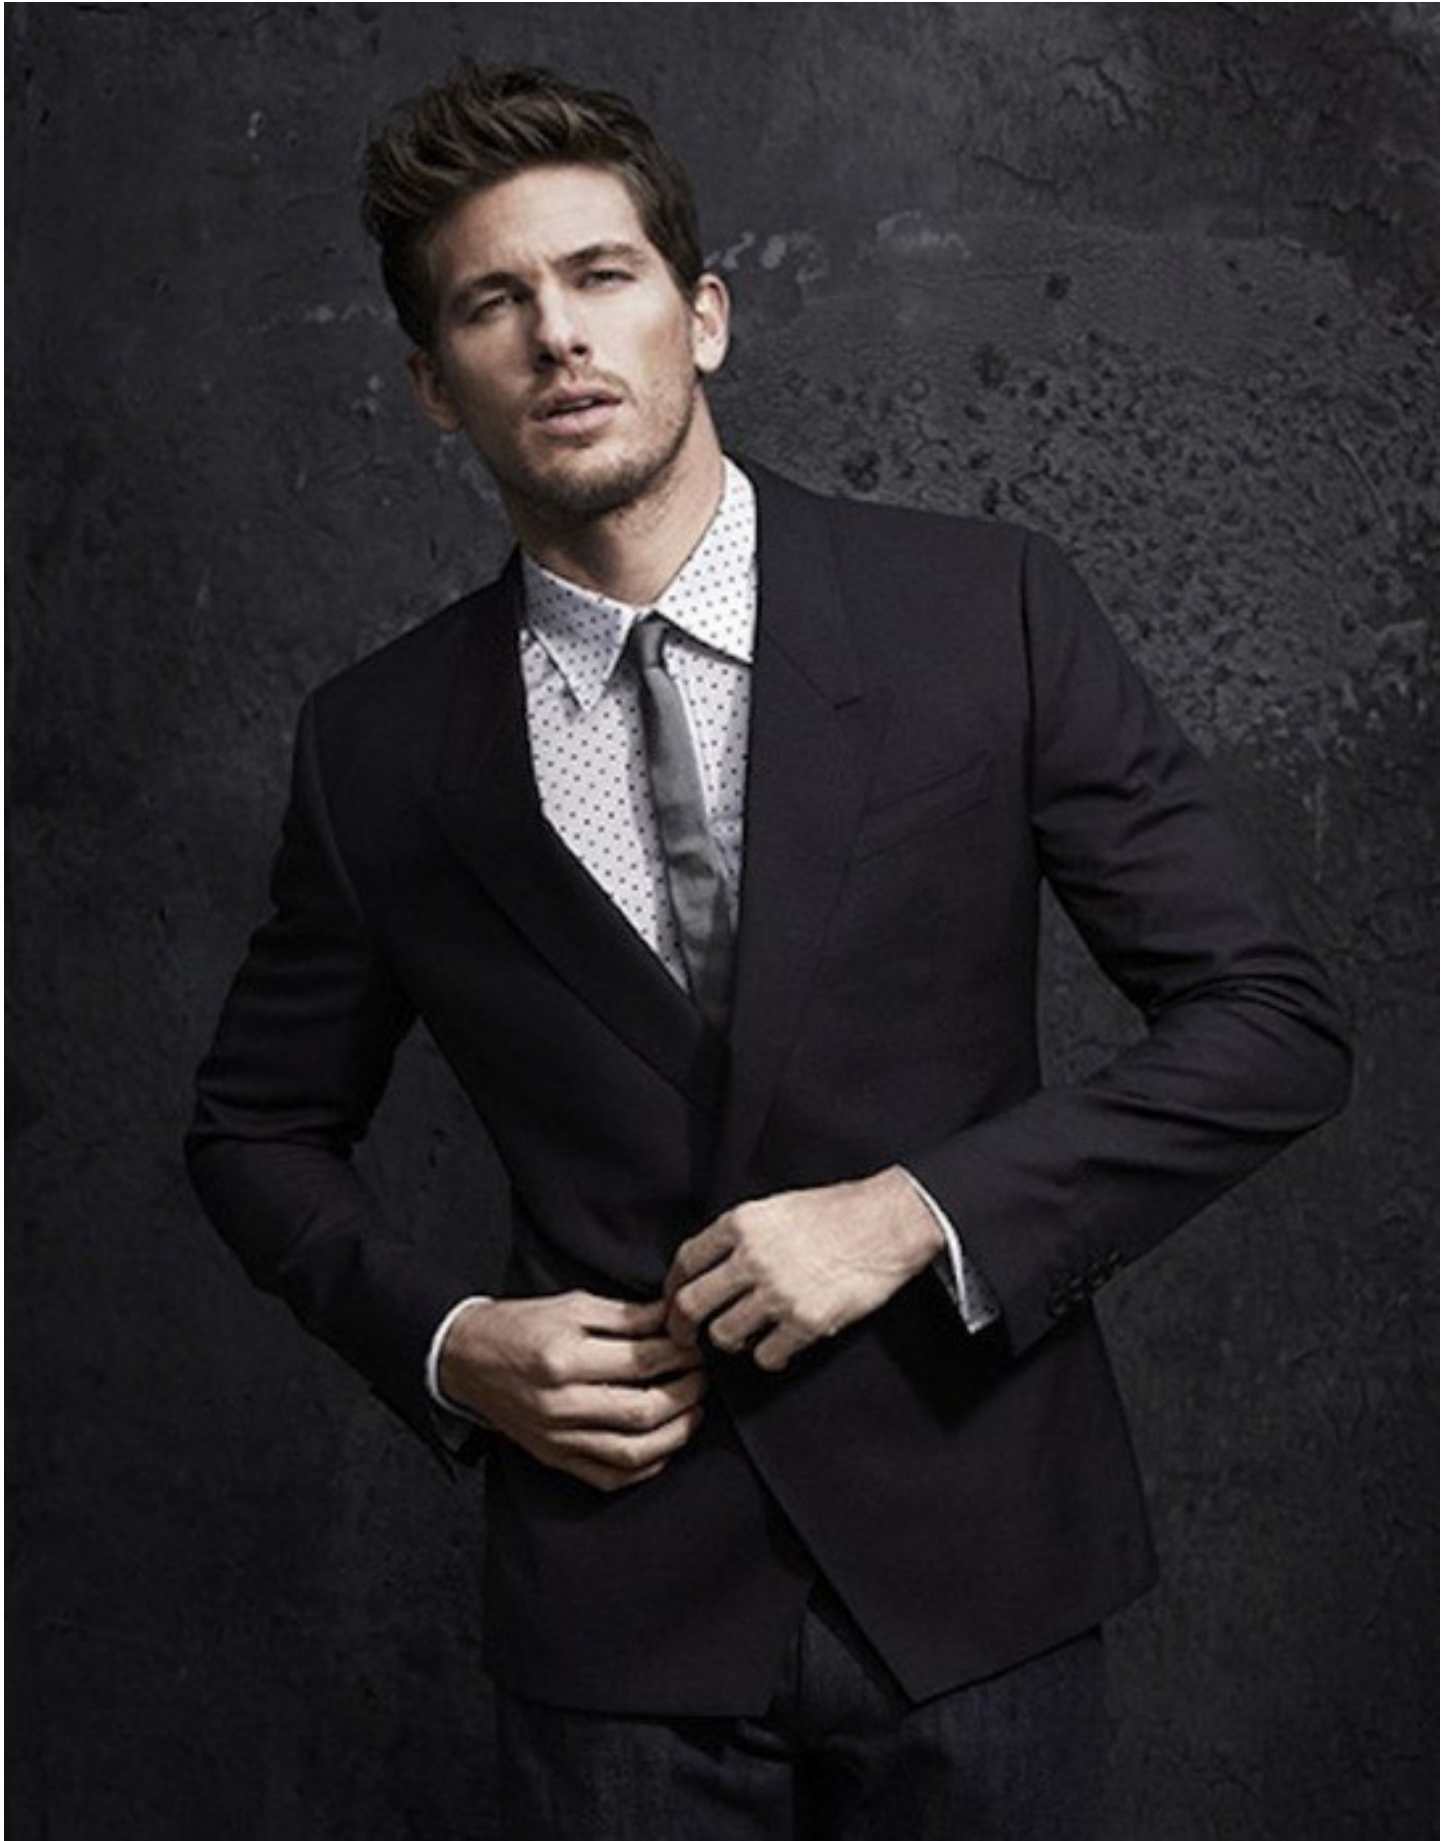

DAMAN

ADAM SENN

HEIGHT: 184 CHEST: 92 WAIST: 79 HAIR: BLOND EYES: BLUE- GREY SUIT: 48 SHOES: 44

DAMAN

ADAM SENN

HEIGHT: 184 CHEST: 92 WAIST: 79 HAIR: BLOND EYES: BLUE- GREY SUIT: 48 SHOES: 44

DAMAN

ADAM SENN

HEIGHT: 184 CHEST: 92 WAIST: 79 HAIR: BLOND EYES: BLUE- GREY SUIT: 48 SHOES: 44

DAMAN

WHICH CAME FIRST,  
THE MODEL OR THE  
ACTOR? JOIN US AS  
WE DELVE INTO THE  
FASCINATING LIFE  
OF ACTOR-MODEL  
ADAM SENN